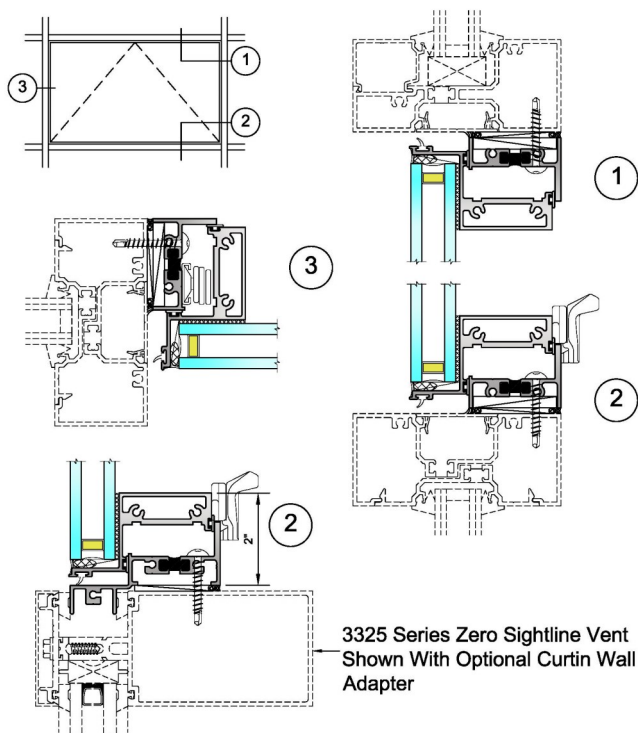

Energy Savings

Green Commitment

Historic Replication

Blast Shield

Noise Control

3325 Features

- 3-1/4" frame depth 1/8" main Frame wall thickness .
- Azon "Azo-Braided" thermally broken frame backed by a 10 year warranty against thermal break shrinkage
- Fully mitered overlap sash configuration has 1/8" wall thickness with fully sealed corners and dual weather-stripping
- Can be used in storefront or curtain wall
- Industry leading performance
- Glazed with 1" glass
- Wide variety of locking and operating hardware available
- Vertical or horizontal rail allowing two vents in one opening
- Optional aluminum extruded screens