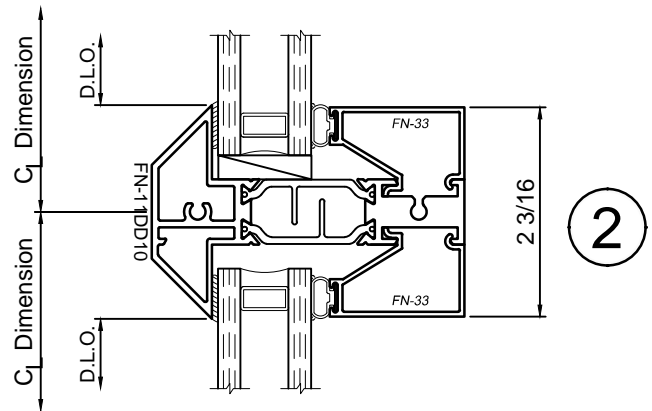

8325 Series 3-1/4" Thermal Fixed, Casement & Projected Windows

Product Details - Fixed - Picture Window

Note: Multiple configurations of this window system are available. Refer to the WINCO website for additional options or contact your local WINCO Sales Representative for information.

WINCO RESERVES THE RIGHT TO MODIFY OR CHANGE INFORMATION WITHIN THIS BOOK WHEN DEEMED NECESSARY FOR PRODUCT IMPROVEMENT

© WINCO WINDOW COMPANY, INC. 2016

SCALE 6"=1'-0"