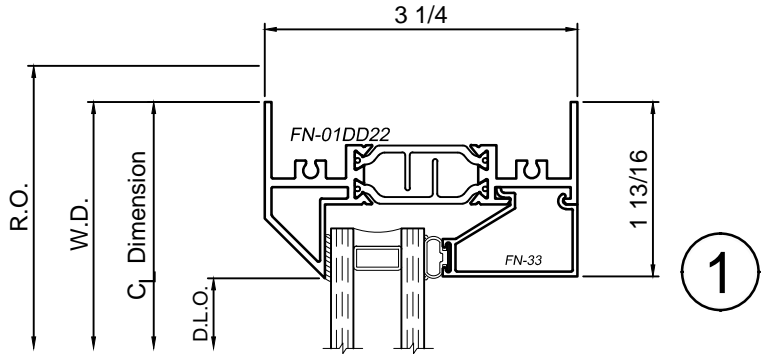

8325 Series 3-1/4" Thermal Fixed, Casement & Projected Windows

Product Details - Fixed - Picture Window

Note: Multiple configurations of this window system are available. Refer to the WINCO website for additional options or contact your local WINCO Sales Representative for information.

WINCO RESERVES THE RIGHT TO MODIFY OR CHANGE INFORMATION WITHIN THIS BOOK WHEN DEEMED NECESSARY FOR PRODUCT IMPROVEMENT

© WINCO WINDOW COMPANY, INC. 2016

SCALE 6"=1'-0"