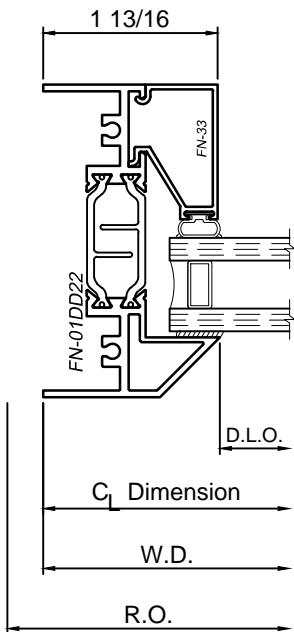

8325 Series 3-1/4" Thermal Fixed, Casement & Projected Windows

Product Details - Fixed - Picture Window

Note: Multiple configurations of this window system are available. Refer to the WINCO website for additional options or contact your local WINCO Sales Representative for information.

WINCO RESERVES THE RIGHT TO MODIFY OR CHANGE INFORMATION WITHIN THIS BOOK WHEN DEEMED NECESSARY FOR PRODUCT IMPROVEMENT

© WINCO WINDOW COMPANY, INC. 2016

SCALE 6"=1'-0"