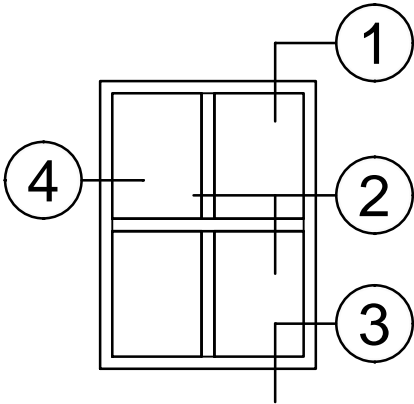

8325 Series 3-1/4" Thermal Fixed, Casement & Projected Windows

Product Details - Fixed - Picture Window

Note: Multiple configurations of this window system are available. Refer to the WINCO website for additional options or contact your local WINCO Sales Representative for information.

WINCO RESERVES THE RIGHT TO MODIFY OR CHANGE INFORMATION WITHIN THIS BOOK WHEN DEEMED NECESSARY FOR PRODUCT IMPROVEMENT

© WINCO WINDOW COMPANY, INC. 2016

SCALE 6"=1'-0"