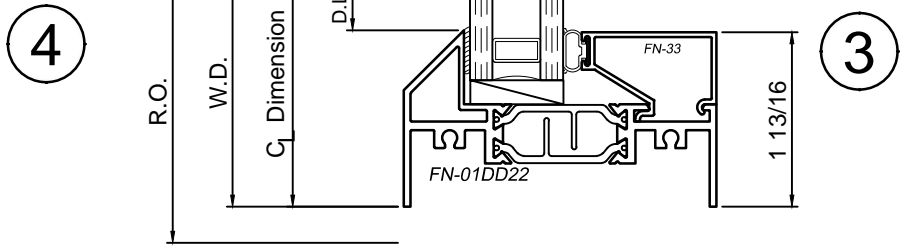

8325 Series 3-1/4" Thermal Fixed, Casement & Projected Windows

Product Details - Fixed - Picture Window

Note: Multiple configurations of this window system are available. Refer to the WINCO website for additional options or contact your local WINCO Sales Representative for information.

WINCO RESERVES THE RIGHT TO MODIFY OR CHANGE INFORMATION WITHIN THIS BOOK WHEN DEEMED NECESSARY FOR PRODUCT IMPROVEMENT

© WINCO WINDOW COMPANY, INC. 2016

SCALE 6"=1'-0"