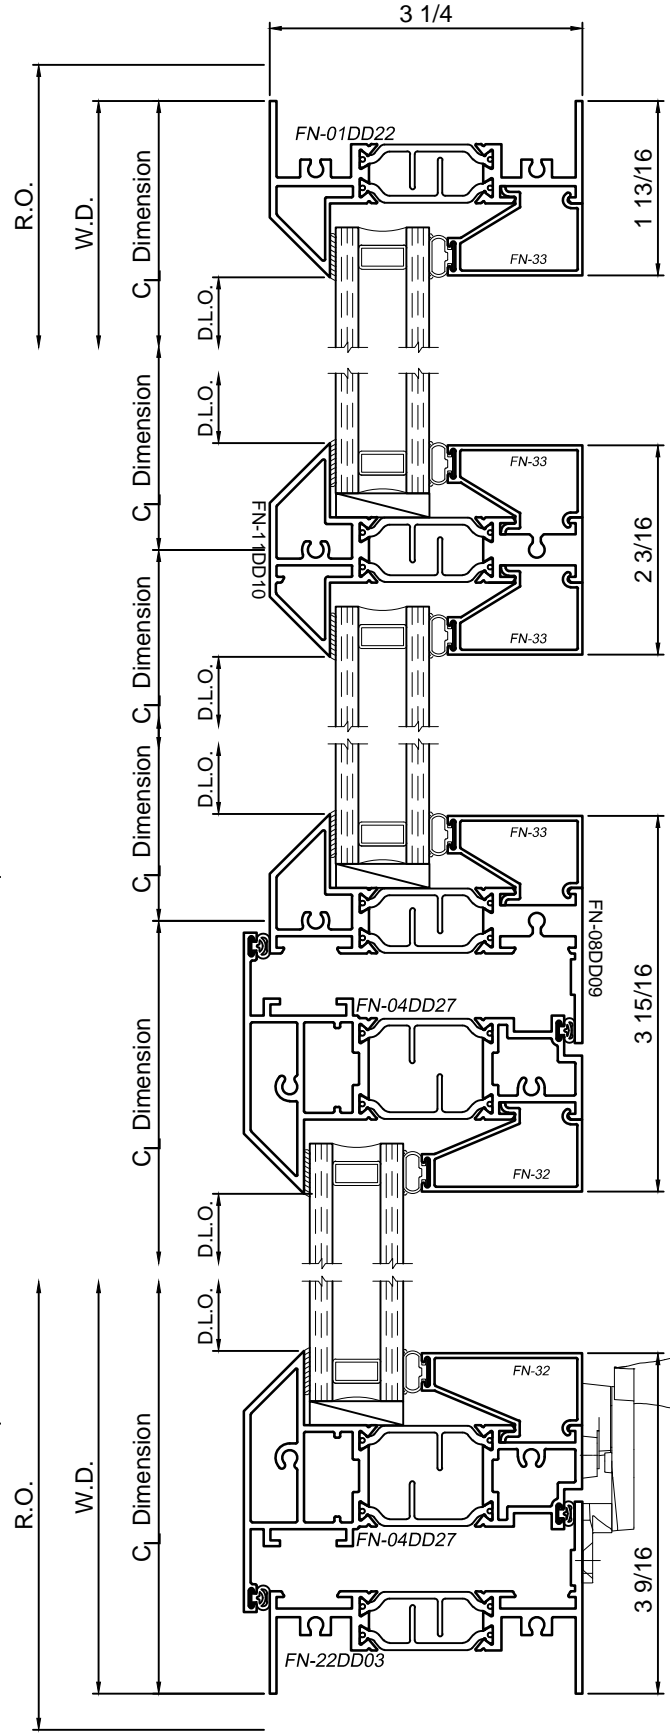

# 8325 Series 3-1/4" Thermal Fixed, Casement & Projected Windows

1

2

3

4

WINCO RESERVES THE RIGHT TO MODIFY OR CHANGE INFORMATION WITHIN THIS BOOK WHEN DEEMED NECESSARY FOR PRODUCT IMPROVEMENT

© WINCO WINDOW COMPANY, INC. 2016

SCALE 6"=1'-0"