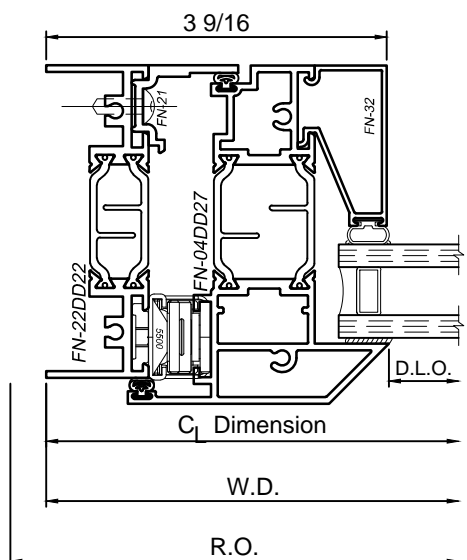

# 8325 Series 3-1/4" Thermal Fixed, Casement & Projected Windows

1

2

3

4

WINCO RESERVES THE RIGHT TO MODIFY OR CHANGE INFORMATION WITHIN THIS BOOK WHEN DEEMED NECESSARY FOR PRODUCT IMPROVEMENT

© WINCO WINDOW COMPANY, INC. 2016

SCALE 6"=1'-0"