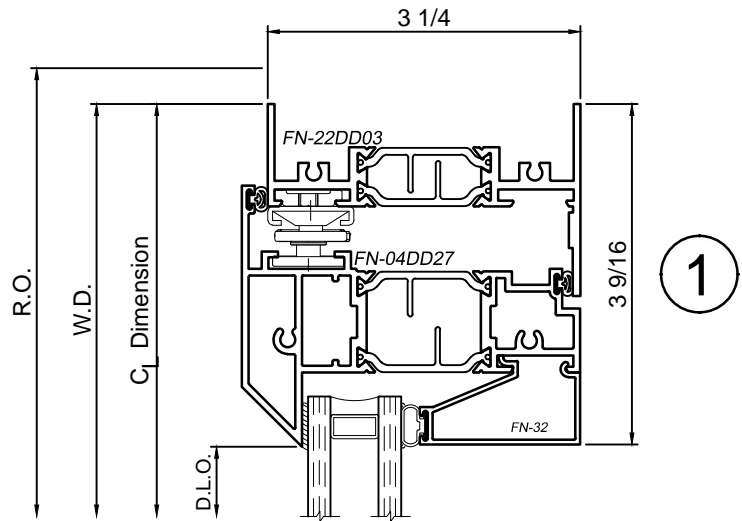

8325 Series 3-1/4" Thermal Fixed, Casement & Projected Windows

Product Details - Butterfly Casement - Outswing

Note: Multiple configurations of this window system are available. Refer to the WINCO website for additional options or contact your local WINCO Sales Representative for information.

WINCO RESERVES THE RIGHT TO MODIFY OR CHANGE INFORMATION WITHIN THIS BOOK WHEN DEEMED NECESSARY FOR PRODUCT IMPROVEMENT

SCALE 6"=1'-0"