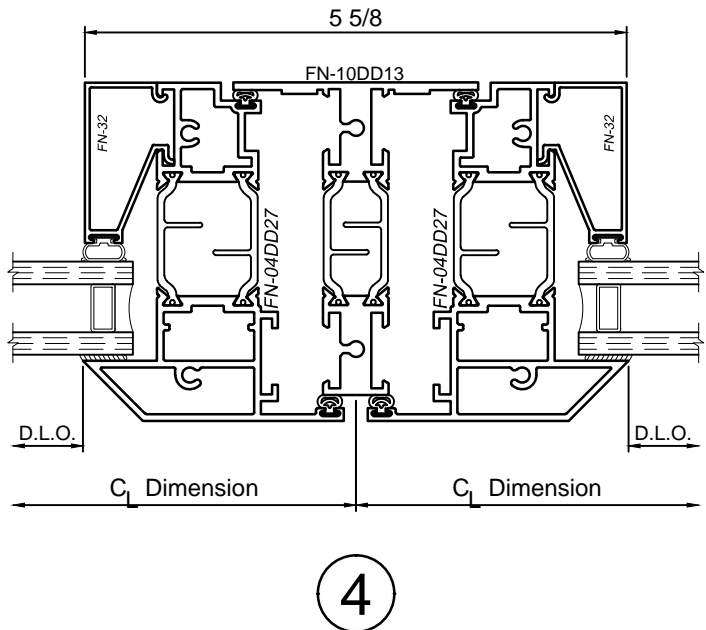

8325 Series 3-1/4" Thermal Fixed, Casement & Projected Windows

Product Details - Butterfly Casement - Outswing

Note: Multiple configurations of this window system are available. Refer to the WINCO website for additional options or contact your local WINCO Sales Representative for information.

WINCO RESERVES THE RIGHT TO MODIFY OR CHANGE INFORMATION WITHIN THIS BOOK WHEN DEEMED NECESSARY FOR PRODUCT IMPROVEMENT

SCALE 6"=1'-0"