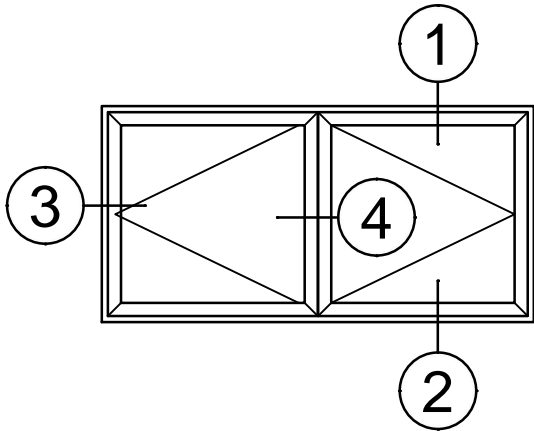

8325 Series 3-1/4" Thermal Fixed, Casement & Projected Windows

Product Details - Butterfly Casement - Outswing

Note: Multiple configurations of this window system are available. Refer to the WINCO website for additional options or contact your local WINCO Sales Representative for information.

WINCO RESERVES THE RIGHT TO MODIFY OR CHANGE INFORMATION WITHIN THIS BOOK WHEN DEEMED NECESSARY FOR PRODUCT IMPROVEMENT

SCALE 6"=1'-0"