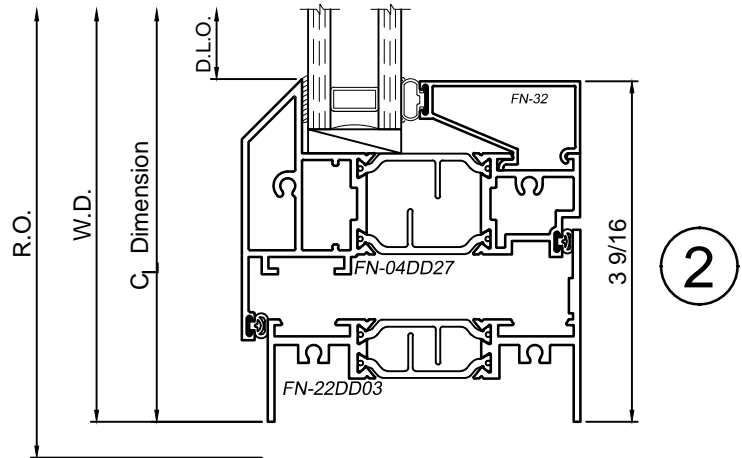

8325 Series 3-1/4" Thermal Fixed, Casement & Projected Windows

Product Details - Butterfly Casement - Outswing

Note: Multiple configurations of this window system are available. Refer to the WINCO website for additional options or contact your local WINCO Sales Representative for information.

WINCO RESERVES THE RIGHT TO MODIFY OR CHANGE INFORMATION WITHIN THIS BOOK WHEN DEEMED NECESSARY FOR PRODUCT IMPROVEMENT

SCALE 6"=1'-0"