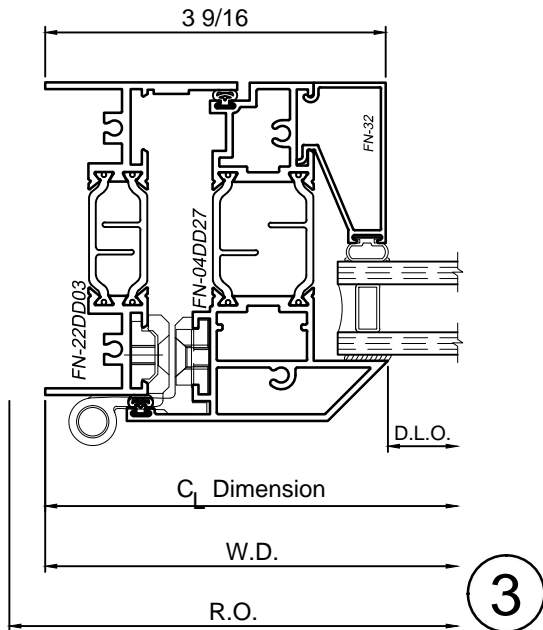

8325 Series 3-1/4" Thermal Fixed, Casement & Projected Windows

Product Details - Butterfly Casement - Outswing

Note: Multiple configurations of this window system are available. Refer to the WINCO website for additional options or contact your local WINCO Sales Representative for information.

WINCO RESERVES THE RIGHT TO MODIFY OR CHANGE INFORMATION WITHIN THIS BOOK WHEN DEEMED NECESSARY FOR PRODUCT IMPROVEMENT

SCALE 6"=1'-0"