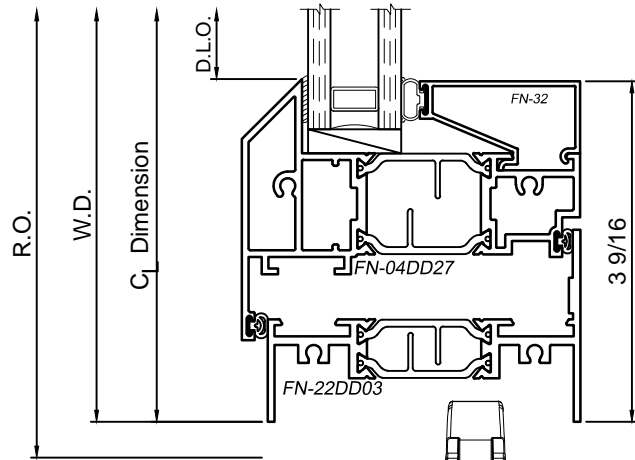

8325 Series 3-1/4" Thermal Fixed, Casement & Projected Windows

Product Details - Outswing Casement

Note: Multiple configurations of this window system are available. Refer to the WINCO website for additional options or contact your local WINCO Sales Representative for information.

1

2

3

4

WINCO RESERVES THE RIGHT TO MODIFY OR CHANGE INFORMATION WITHIN THIS BOOK WHEN DEEMED NECESSARY FOR PRODUCT IMPROVEMENT

© WINCO WINDOW COMPANY, INC. 2016

SCALE 6"=1'-0"