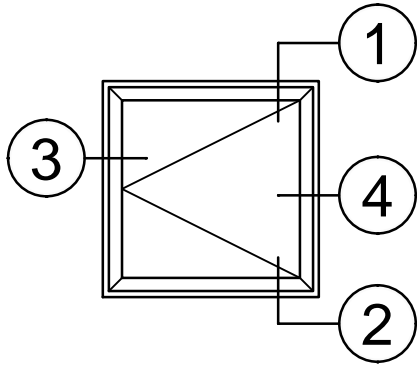

8325 Series 3-1/4" Thermal Fixed, Casement & Projected Windows

Product Details - Outswing Casement

Note: Multiple configurations of this window system are available. Refer to the WINCO website for additional options or contact your local WINCO Sales Representative for information.

1

2

3

4

WINCO RESERVES THE RIGHT TO MODIFY OR CHANGE INFORMATION WITHIN THIS BOOK WHEN DEEMED NECESSARY FOR PRODUCT IMPROVEMENT

© WINCO WINDOW COMPANY, INC. 2016

SCALE 6"=1'-0"