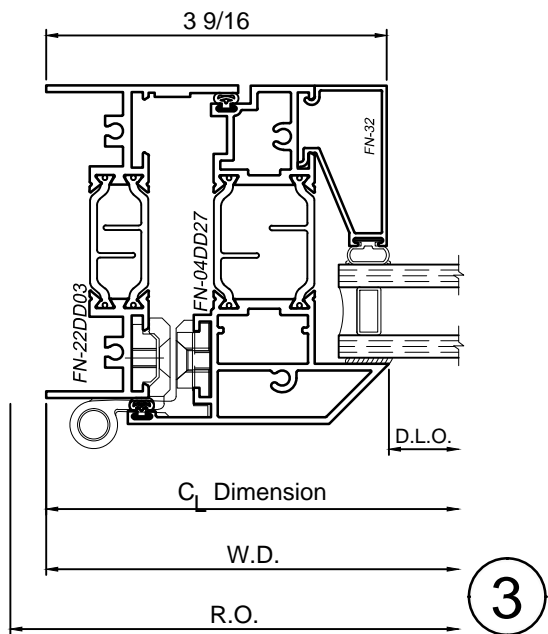

8325 Series 3-1/4" Thermal Fixed, Casement & Projected Windows

Product Details - Outswing Casement

Note: Multiple configurations of this window system are available. Refer to the WINCO website for additional options or contact your local WINCO Sales Representative for information.

1

2

3

4

WINCO RESERVES THE RIGHT TO MODIFY OR CHANGE INFORMATION WITHIN THIS BOOK WHEN DEEMED NECESSARY FOR PRODUCT IMPROVEMENT

© WINCO WINDOW COMPANY, INC. 2016

SCALE 6"=1'-0"