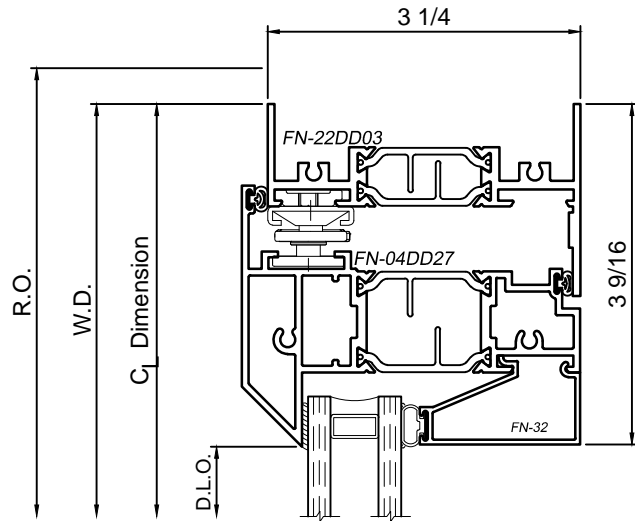

8325 Series 3-1/4" Thermal Fixed, Casement & Projected Windows

Product Details - Outswing Casement

Note: Multiple configurations of this window system are available. Refer to the WINCO website for additional options or contact your local WINCO Sales Representative for information.

1

2

3

4

WINCO RESERVES THE RIGHT TO MODIFY OR CHANGE INFORMATION WITHIN THIS BOOK WHEN DEEMED NECESSARY FOR PRODUCT IMPROVEMENT

© WINCO WINDOW COMPANY, INC. 2016

SCALE 6"=1'-0"