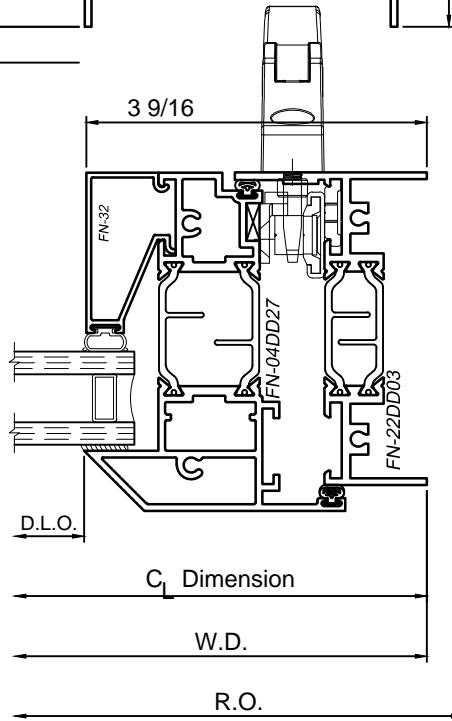

8325 Series 3-1/4" Thermal Fixed, Casement & Projected Windows

Product Details - Outswing Casement

Note: Multiple configurations of this window system are available. Refer to the WINCO website for additional options or contact your local WINCO Sales Representative for information.

1

2

3

4

WINCO RESERVES THE RIGHT TO MODIFY OR CHANGE INFORMATION WITHIN THIS BOOK WHEN DEEMED NECESSARY FOR PRODUCT IMPROVEMENT

© WINCO WINDOW COMPANY, INC. 2016

SCALE 6"=1'-0"