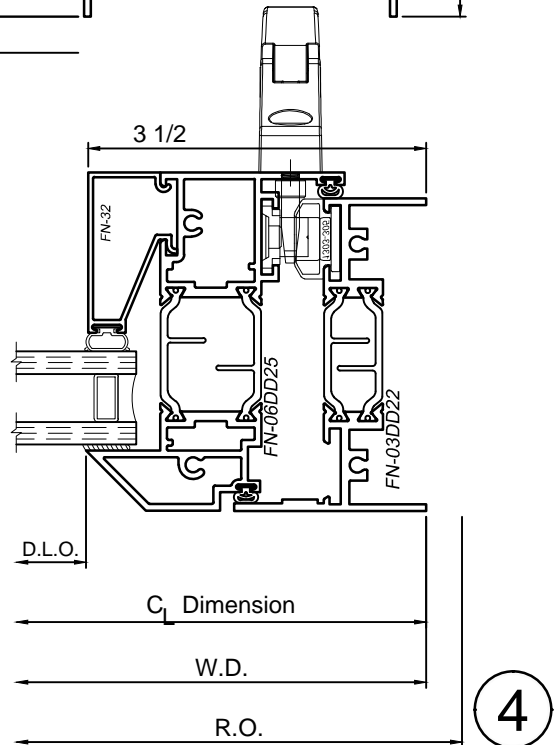

# 8325 Series 3-1/4" Thermal Fixed, Casement & Projected Windows

WINCO RESERVES THE RIGHT TO MODIFY OR CHANGE INFORMATION WITHIN THIS BOOK WHEN DEEMED NECESSARY FOR PRODUCT IMPROVEMENT

SCALE 6"=1'-0"

© WINCO WINDOW COMPANY, INC. 2016