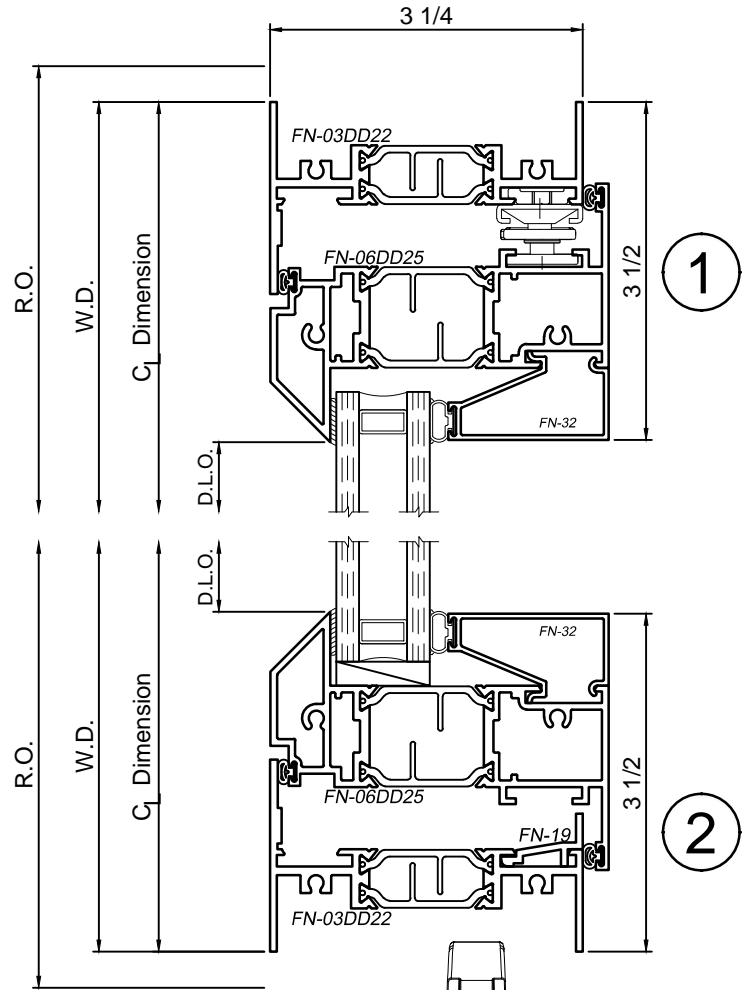

# 8325 Series 3-1/4" Thermal Fixed, Casement & Projected Windows

WINCO RESERVES THE RIGHT TO MODIFY OR CHANGE INFORMATION WITHIN THIS BOOK WHEN DEEMED NECESSARY FOR PRODUCT IMPROVEMENT

SCALE 6"=1'-0"

© WINCO WINDOW COMPANY, INC. 2016