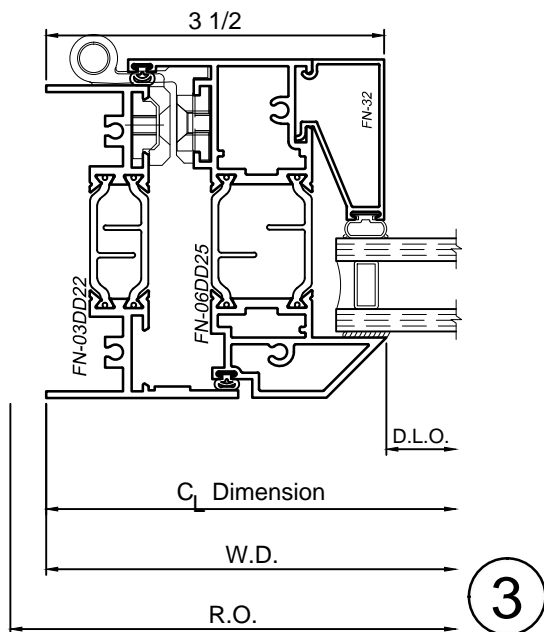

# 8325 Series 3-1/4" Thermal Fixed, Casement & Projected Windows

WINCO RESERVES THE RIGHT TO MODIFY OR CHANGE INFORMATION WITHIN THIS BOOK WHEN DEEMED NECESSARY FOR PRODUCT IMPROVEMENT

SCALE 6"=1'-0"

© WINCO WINDOW COMPANY, INC. 2016