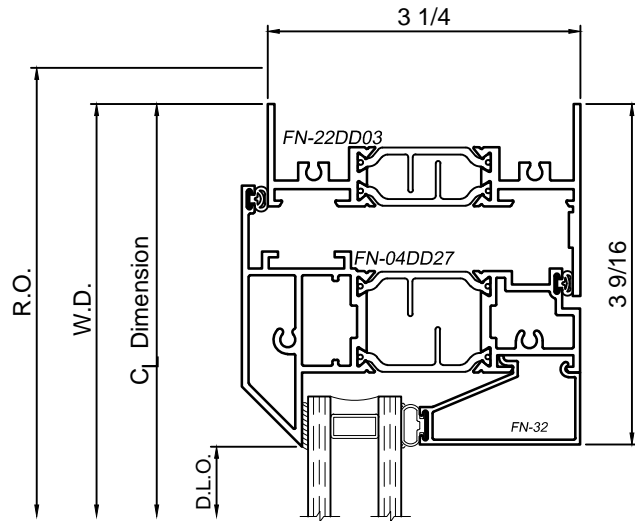

# 8325 Series 3-1/4" Thermal Fixed, Casement & Projected Windows

1

2

3

4

WINCO RESERVES THE RIGHT TO MODIFY OR CHANGE INFORMATION WITHIN THIS BOOK WHEN DEEMED NECESSARY FOR PRODUCT IMPROVEMENT

© WINCO WINDOW COMPANY, INC. 2016

SCALE 6"=1'-0"