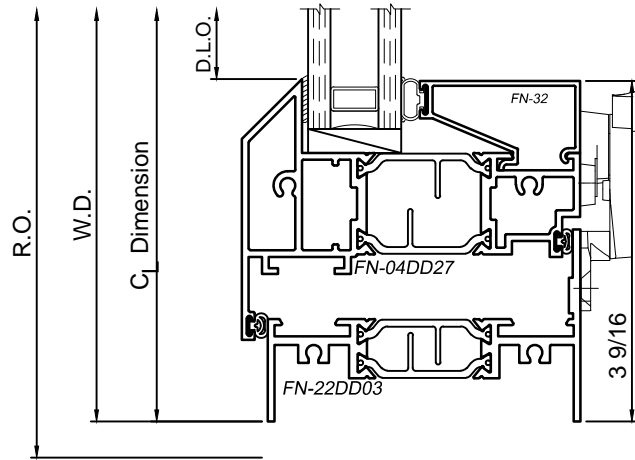

# 8325 Series 3-1/4" Thermal Fixed, Casement & Projected Windows

1

2

3

4

WINCO RESERVES THE RIGHT TO MODIFY OR CHANGE INFORMATION WITHIN THIS BOOK WHEN DEEMED NECESSARY FOR PRODUCT IMPROVEMENT

© WINCO WINDOW COMPANY, INC. 2016

SCALE 6"=1'-0"