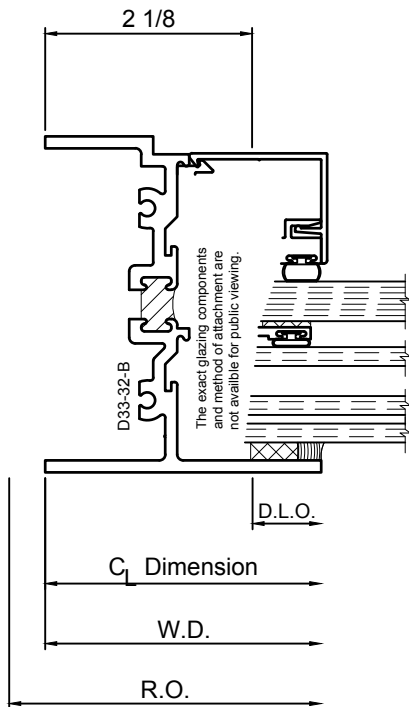

3-1/2" Thermal Fixed Windows for FEMA 361 / ICC 500 application

Product Details - Fixed - Picture Window

Note: Multiple configurations of this window system are available. Refer to the WINCO website for additional options or contact your local WINCO Sales Representative for information.

WINCO RESERVES THE RIGHT TO MODIFY OR CHANGE INFORMATION WITHIN THIS BOOK WHEN DEEMED NECESSARY FOR PRODUCT IMPROVEMENT

1

2

4

3

SCALE 6"=1'-0"