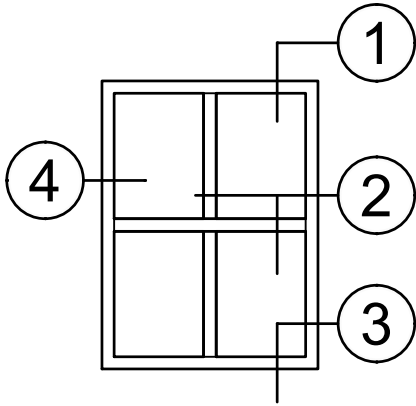

3-1/2" Thermal Fixed Windows for FEMA 361 / ICC 500 application

Product Details - Fixed - Picture Window

Note: Multiple configurations of this window system are available. Refer to the WINCO website for additional options or contact your local WINCO Sales Representative for information.

WINCO RESERVES THE RIGHT TO MODIFY OR CHANGE INFORMATION WITHIN THIS BOOK WHEN DEEMED NECESSARY FOR PRODUCT IMPROVEMENT

1

2

4

3

SCALE 6"=1'-0"