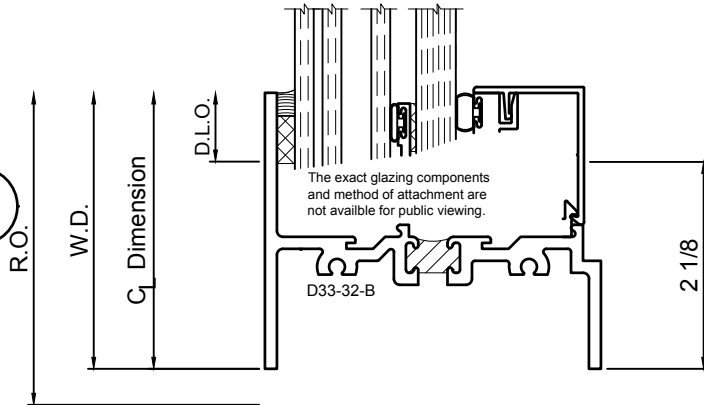

3-1/2" Thermal Fixed Windows for FEMA 361 / ICC 500 application

Product Details - Fixed - Picture Window

Note: Multiple configurations of this window system are available. Refer to the WINCO website for additional options or contact your local WINCO Sales Representative for information.

WINCO RESERVES THE RIGHT TO MODIFY OR CHANGE INFORMATION WITHIN THIS BOOK WHEN DEEMED NECESSARY FOR PRODUCT IMPROVEMENT

1

2

4

3

SCALE 6"=1'-0"