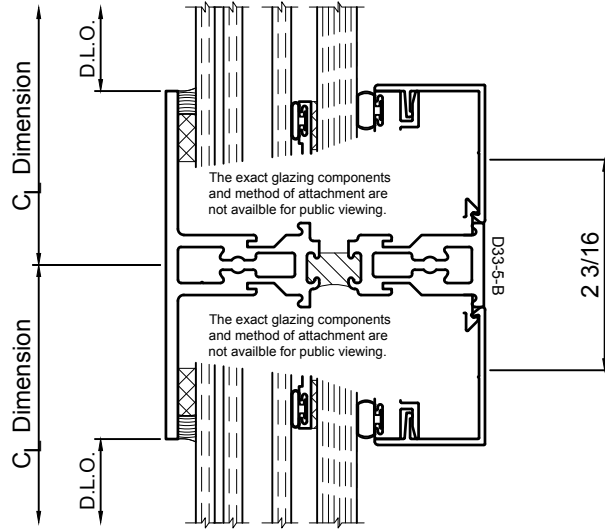

3-1/2" Thermal Fixed Windows for FEMA 361 / ICC 500 application

Product Details - Fixed - Picture Window

Note: Multiple configurations of this window system are available. Refer to the WINCO website for additional options or contact your local WINCO Sales Representative for information.

WINCO RESERVES THE RIGHT TO MODIFY OR CHANGE INFORMATION WITHIN THIS BOOK WHEN DEEMED NECESSARY FOR PRODUCT IMPROVEMENT

1

2

4

3

SCALE 6"=1'-0"