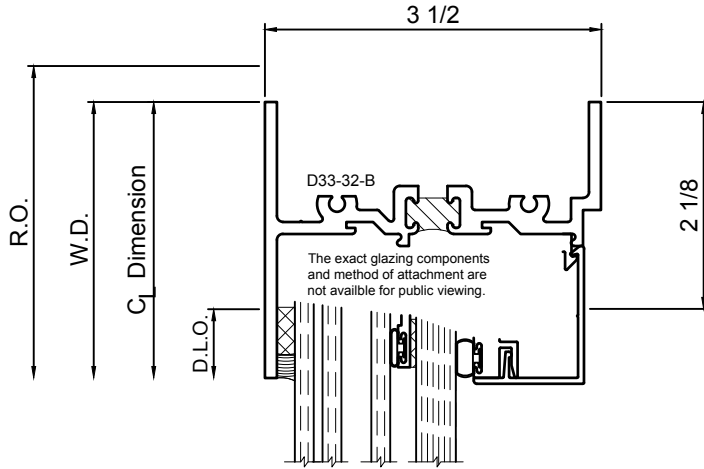

3-1/2" Thermal Fixed Windows for FEMA 361 / ICC 500 application

Product Details - Fixed - Picture Window

Note: Multiple configurations of this window system are available. Refer to the WINCO website for additional options or contact your local WINCO Sales Representative for information.

WINCO RESERVES THE RIGHT TO MODIFY OR CHANGE INFORMATION WITHIN THIS BOOK WHEN DEEMED NECESSARY FOR PRODUCT IMPROVEMENT

1

2

4

3

SCALE 6"=1'-0"