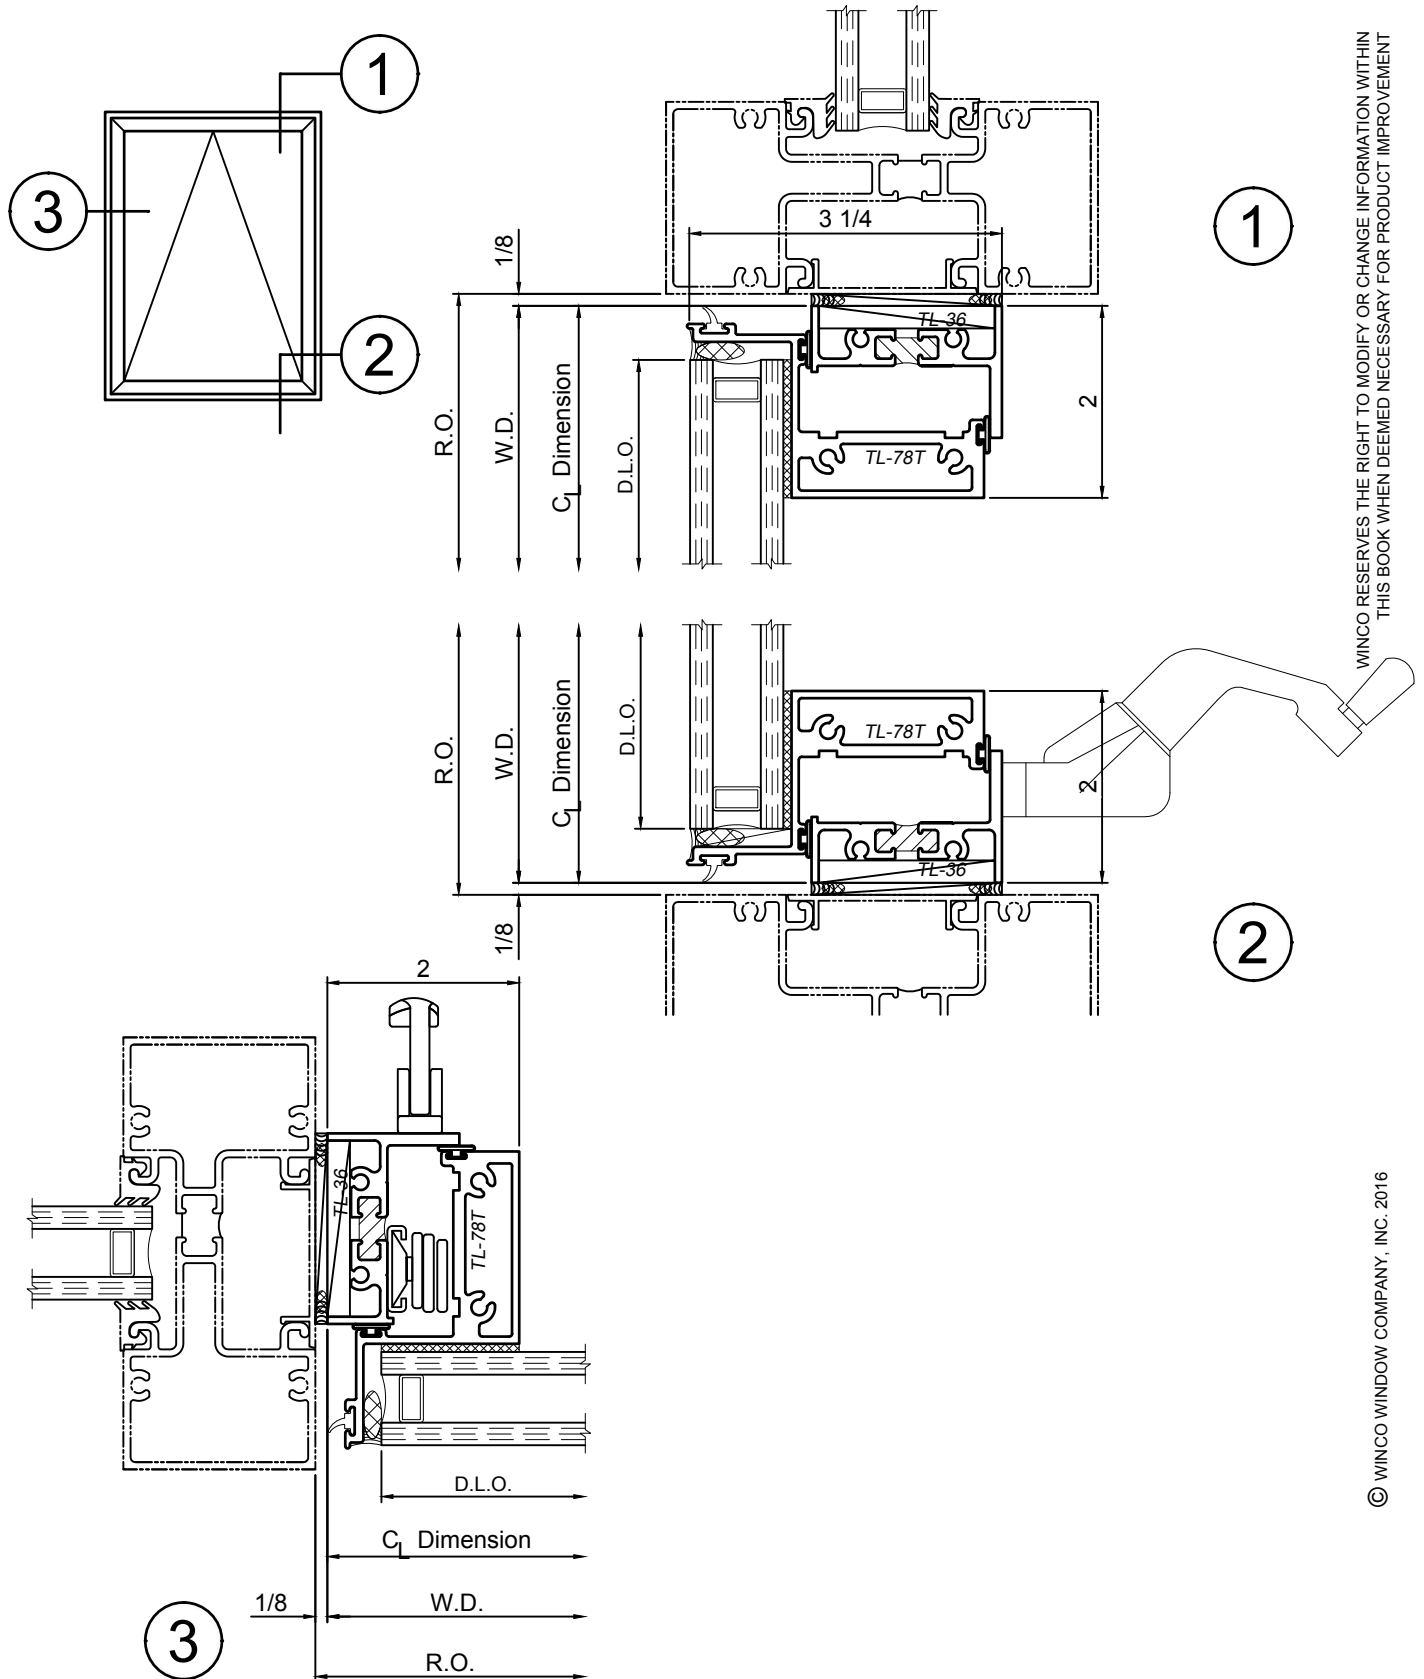

# 3325 Series 3-1/4" Thermal Casement & Projected Windows Product Details - Storefront - PO Awning w/ Roto Operator

Note: Multiple configurations of this window system are available. Refer to the WINCO website for additional options or contact your local WINCO Sales Representative for information.

WINCO RESERVES THE RIGHT TO MODIFY OR CHANGE INFORMATION WITHIN THIS BOOK WHEN DEEMED NECESSARY FOR PRODUCT IMPROVEMENT

© WINCO WINDOW COMPANY, INC. 2016

SCALE 6"=1'-0"