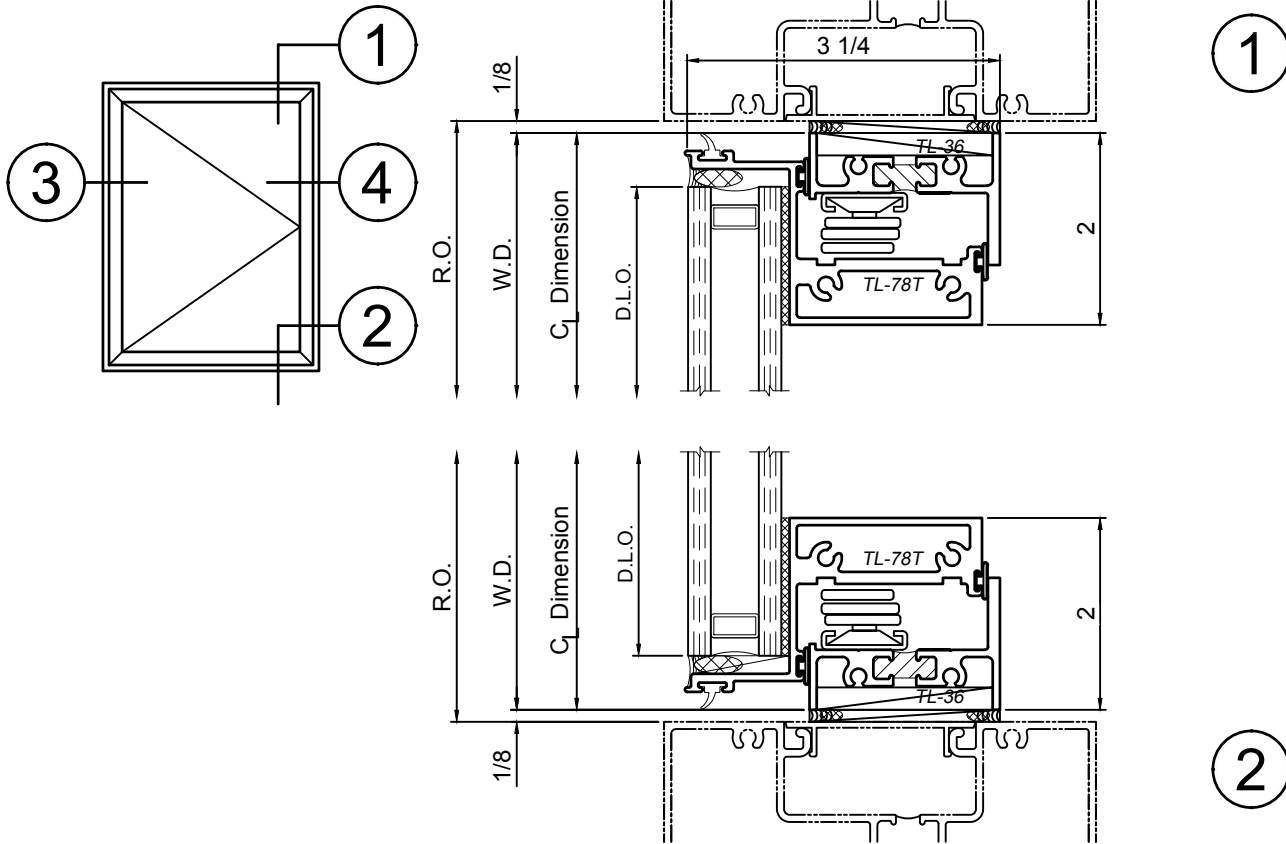

3325 Series 3-1/4" Thermal Casement & Projected Windows

Product Details - Storefront - Outswing Casement

Note: Multiple configurations of this window system are available. Refer to the WINCO website for additional options or contact your local WINCO Sales Representative for information.

WINCO RESERVES THE RIGHT TO MODIFY OR CHANGE INFORMATION WITHIN THIS BOOK WHEN DEEMED NECESSARY FOR PRODUCT IMPROVEMENT

© WINCO WINDOW COMPANY, INC. 2016

SCALE 6"=1'-0"