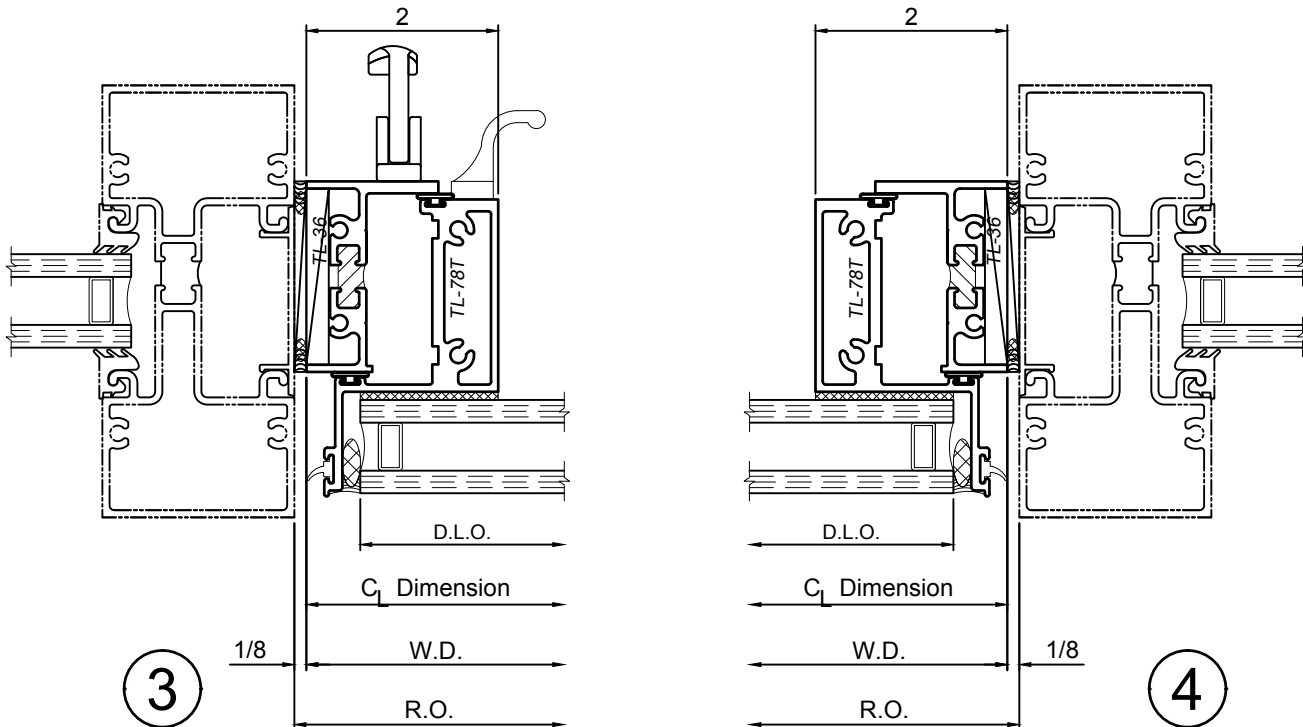

3325 Series 3-1/4" Thermal Casement & Projected Windows

Product Details - Storefront - Outswing Casement

Note: Multiple configurations of this window system are available. Refer to the WINCO website for additional options or contact your local WINCO Sales Representative for information.

WINCO RESERVES THE RIGHT TO MODIFY OR CHANGE INFORMATION WITHIN THIS BOOK WHEN DEEMED NECESSARY FOR PRODUCT IMPROVEMENT

© WINCO WINDOW COMPANY, INC. 2016

SCALE 6"=1'-0"