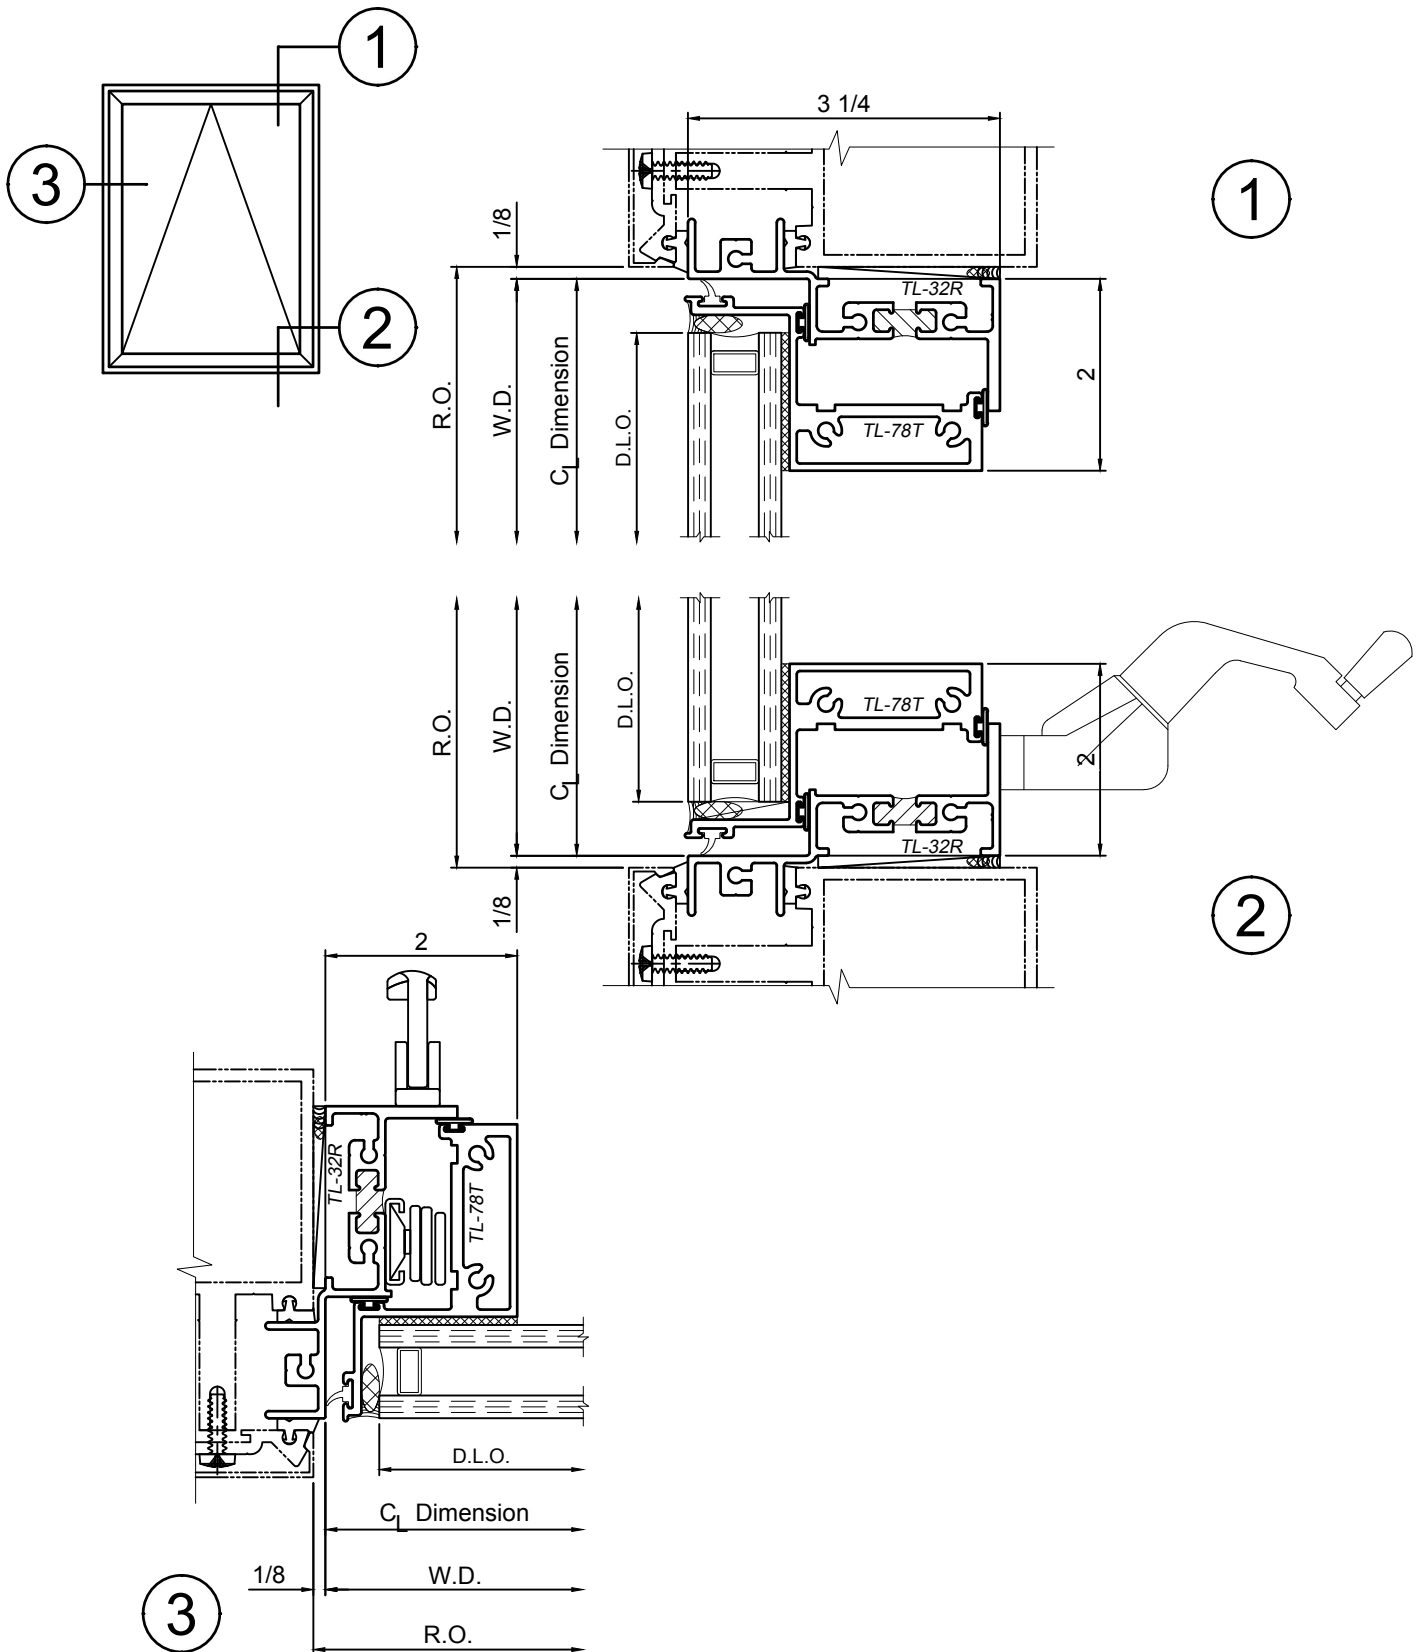

3325 Series 3-1/4" Thermal Casement & Projected Windows Product Details - Curtain Wall - PO Awning w/ Roto Operator

Note: Multiple configurations of this window system are available. Refer to the WINCO website for additional options or contact your local WINCO Sales Representative for information.

WINCO RESERVES THE RIGHT TO MODIFY OR CHANGE INFORMATION WITHIN THIS BOOK WHEN DEEMED NECESSARY FOR PRODUCT IMPROVEMENT

SCALE 6"=1'-0"