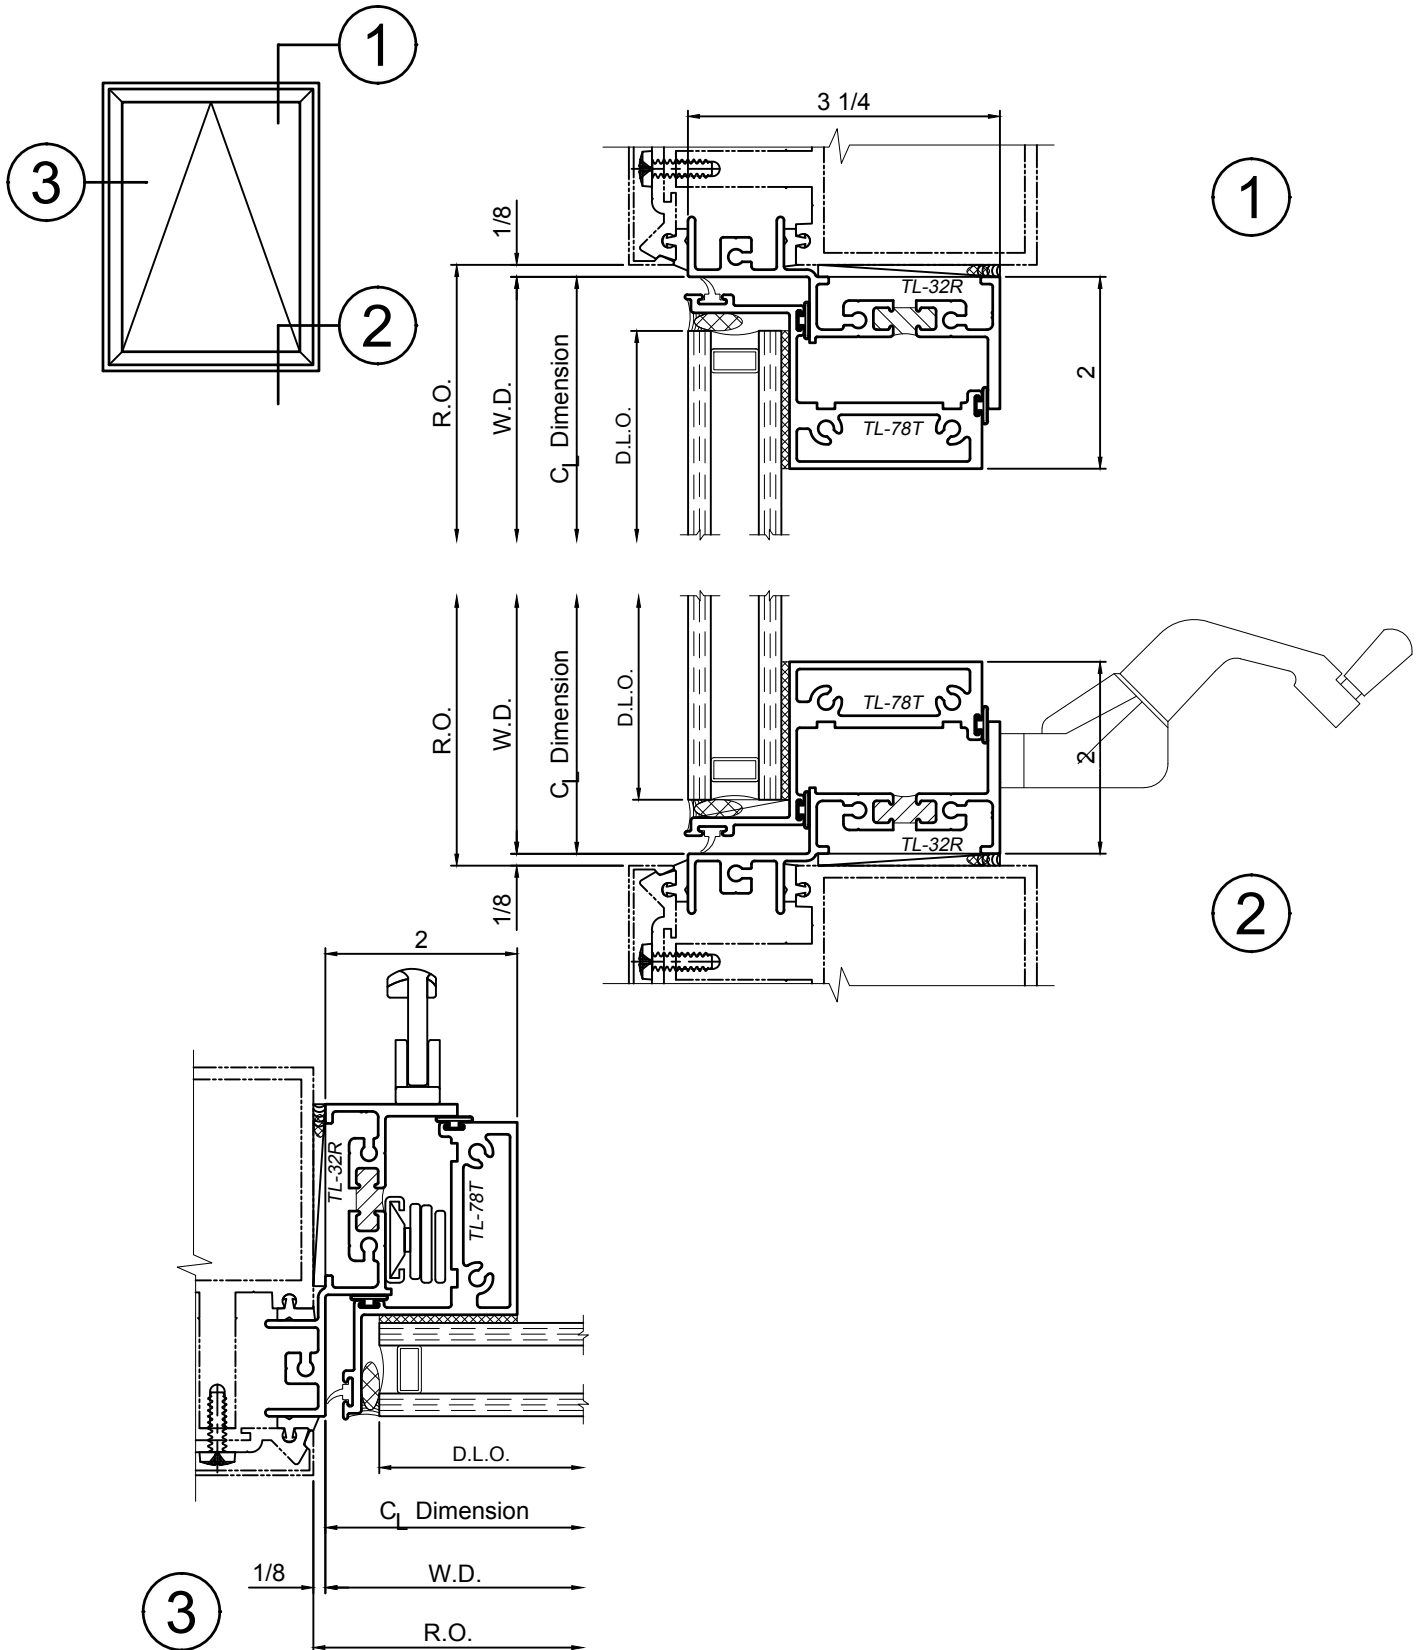

3325 Series 3-1/4" Thermal Casement & Projected Windows Product Details - Curtain Wall - PO Awning w/ Roto Operator

Note: Multiple configurations of this window system are available. Refer to the WINCO website for additional options or contact your local WINCO Sales Representative for information.

WINCO RESERVES THE RIGHT TO MODIFY OR CHANGE INFORMATION WITHIN THIS BOOK WHEN DEEMED NECESSARY FOR PRODUCT IMPROVEMENT

SCALE 6"=1'-0"