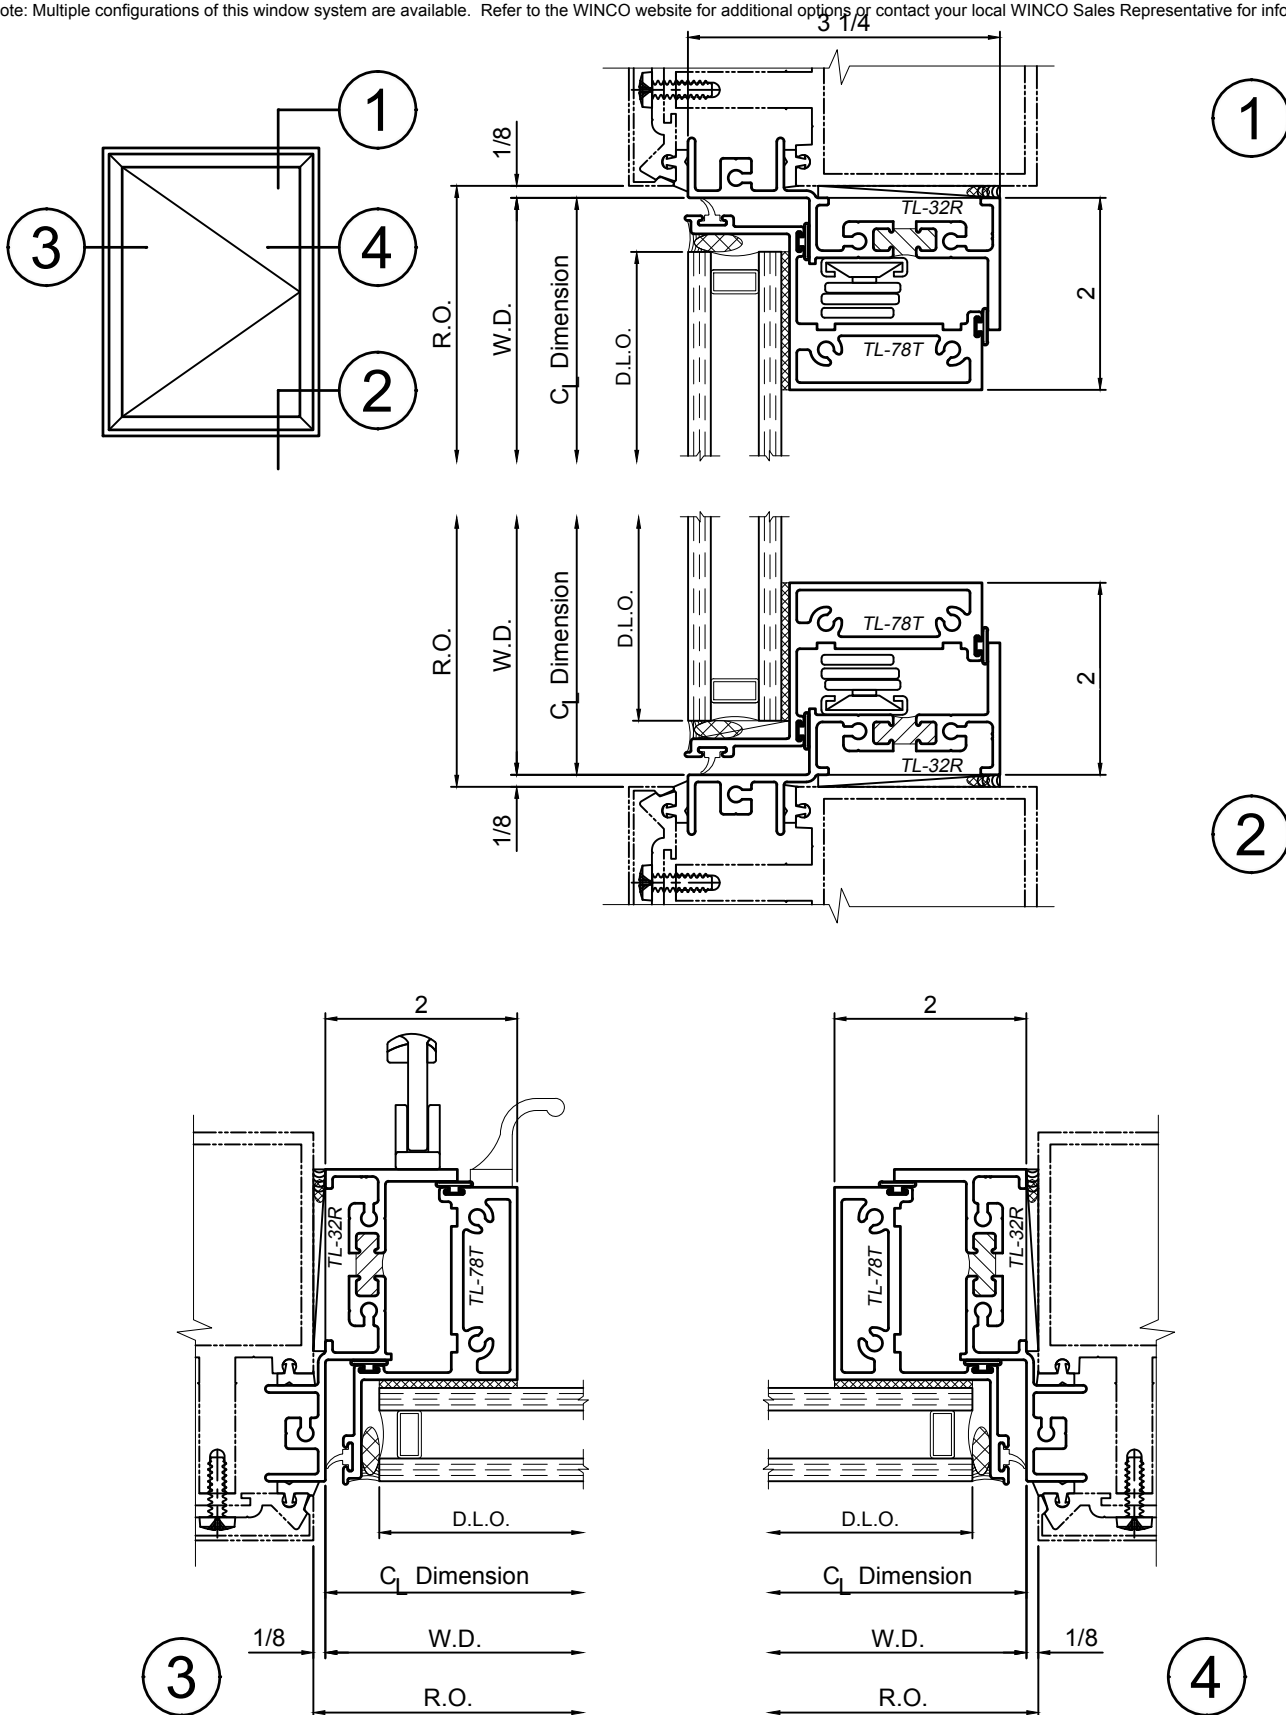

3325 Series 3-1/4" Thermal Casement & Projected Windows

Product Details - Curtain Wall - Outswing Casement

Note: Multiple configurations of this window system are available. Refer to the WINCO website for additional options or contact your local WINCO Sales Representative for information.

WINCO RESERVES THE RIGHT TO MODIFY OR CHANGE INFORMATION WITHIN THIS BOOK WHEN DEEMED NECESSARY FOR PRODUCT IMPROVEMENT

© WINCO WINDOW COMPANY, INC. 2016

SCALE 6"=1'-0"