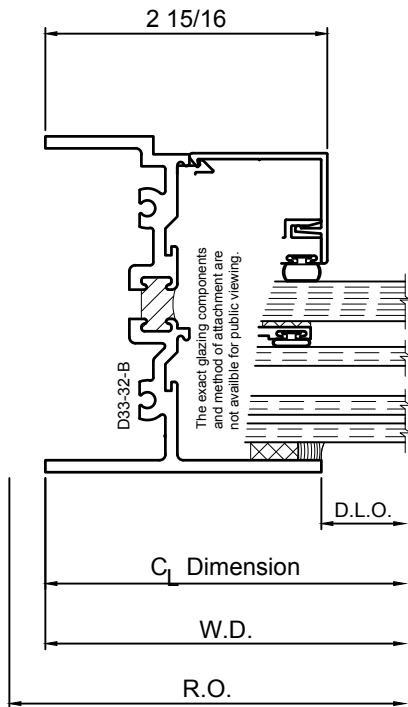

3-1/2" Thermal Fixed Windows for FEMA 361 / ICC 500 application

Product Details - Fixed - Picture Window

Note: Multiple configurations of this window system are available. Refer to the WINCO website for additional options or contact your local WINCO Sales Representative for information.

WINCO RESERVES THE RIGHT TO MODIFY OR CHANGE INFORMATION WITHIN THIS BOOK WHEN DEEMED NECESSARY FOR PRODUCT IMPROVEMENT

1

2

4

3

SCALE 6"=1'-0"