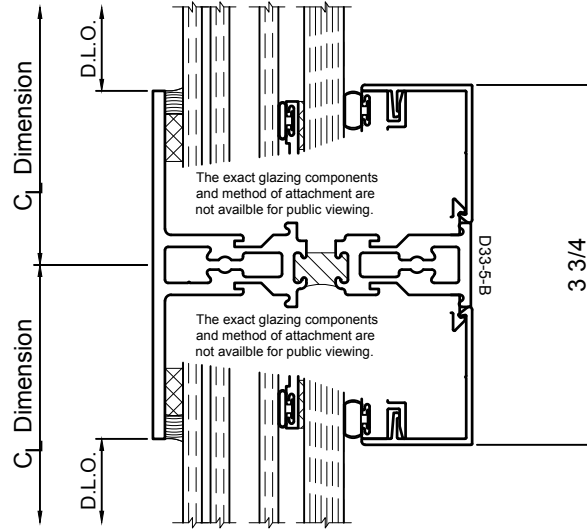

3-1/2" Thermal Fixed Windows for FEMA 361 / ICC 500 application

Product Details - Fixed - Picture Window

Note: Multiple configurations of this window system are available. Refer to the WINCO website for additional options or contact your local WINCO Sales Representative for information.

WINCO RESERVES THE RIGHT TO MODIFY OR CHANGE INFORMATION WITHIN THIS BOOK WHEN DEEMED NECESSARY FOR PRODUCT IMPROVEMENT

1

2

4

3

SCALE 6"=1'-0"