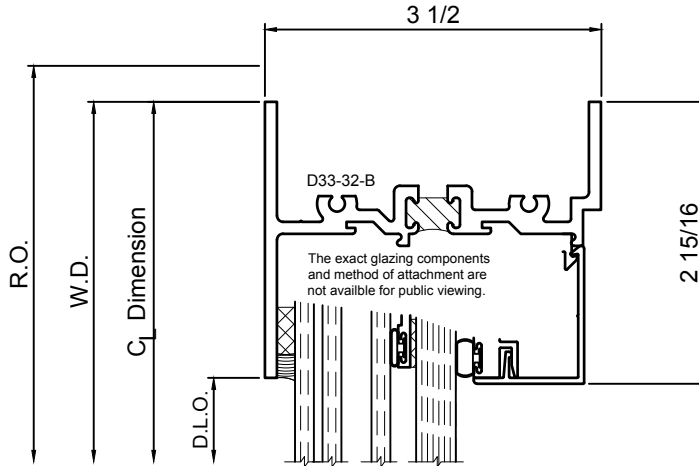

3-1/2" Thermal Fixed Windows for FEMA 361 / ICC 500 application

Product Details - Fixed - Picture Window

Note: Multiple configurations of this window system are available. Refer to the WINCO website for additional options or contact your local WINCO Sales Representative for information.

WINCO RESERVES THE RIGHT TO MODIFY OR CHANGE INFORMATION WITHIN THIS BOOK WHEN DEEMED NECESSARY FOR PRODUCT IMPROVEMENT

1

2

4

3

SCALE 6"=1'-0"