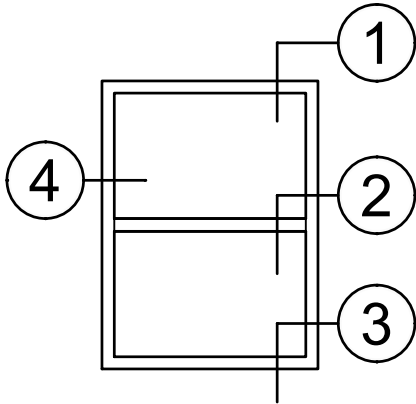

3-1/2" Thermal Fixed Windows for FEMA 361 / ICC 500 application

Product Details - Fixed - Picture Window

Note: Multiple configurations of this window system are available. Refer to the WINCO website for additional options or contact your local WINCO Sales Representative for information.

WINCO RESERVES THE RIGHT TO MODIFY OR CHANGE INFORMATION WITHIN THIS BOOK WHEN DEEMED NECESSARY FOR PRODUCT IMPROVEMENT

1

2

4

3

SCALE 6"=1'-0"