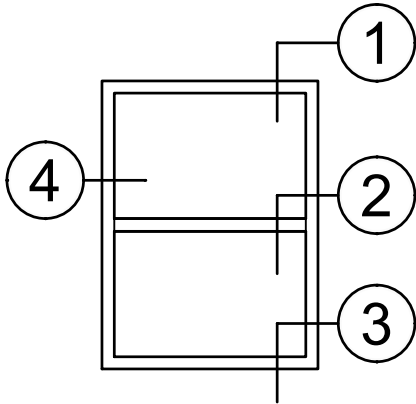

3-1/2" Thermal Fixed Windows for FEMA 361 / ICC 500 application

Product Details - Fixed - Picture Window

Note: Multiple configurations of this window system are available. Refer to the WINCO website for additional options or contact your local WINCO Sales Representative for information.

WINCO RESERVES THE RIGHT TO MODIFY OR CHANGE INFORMATION WITHIN THIS BOOK WHEN DEEMED NECESSARY FOR PRODUCT IMPROVEMENT

1