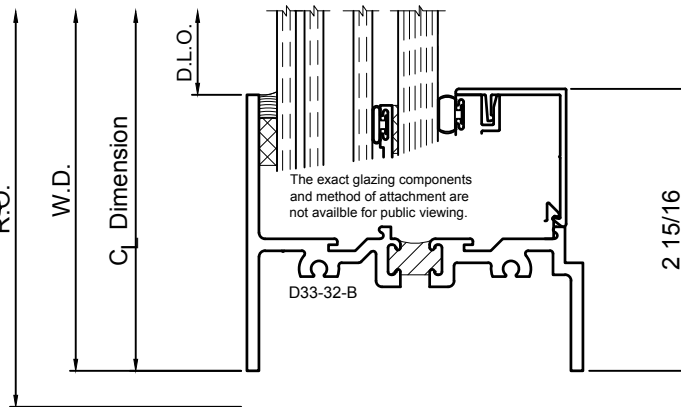

3-1/2" Thermal Fixed Windows for FEMA 361 / ICC 500 application

Product Details - Fixed - Picture Window

Note: Multiple configurations of this window system are available. Refer to the WINCO website for additional options or contact your local WINCO Sales Representative for information.

WINCO RESERVES THE RIGHT TO MODIFY OR CHANGE INFORMATION WITHIN THIS BOOK WHEN DEEMED NECESSARY FOR PRODUCT IMPROVEMENT

1

2

4

3

SCALE 6"=1'-0"