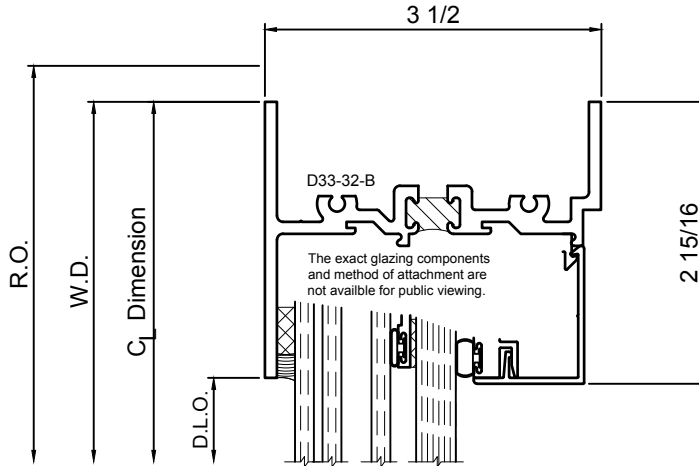

3-1/2" Thermal Fixed Windows for FEMA 361 / ICC 500 application

Product Details - Fixed - Picture Window

Note: Multiple configurations of this window system are available. Refer to the WINCO website for additional options or contact your local WINCO Sales Representative for information.

WINCO RESERVES THE RIGHT TO MODIFY OR CHANGE INFORMATION WITHIN THIS BOOK WHEN DEEMED NECESSARY FOR PRODUCT IMPROVEMENT

1