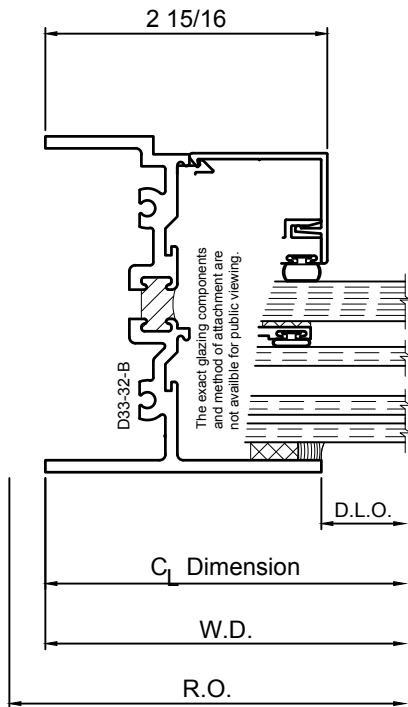

# 3-1/2" Thermal Fixed Windows for FEMA 361 / ICC 500 application

## Product Details - Fixed - Picture Window

Note: Multiple configurations of this window system are available. Refer to the WINCO website for additional options or contact your local WINCO Sales Representative for information.

WINCO RESERVES THE RIGHT TO MODIFY OR CHANGE INFORMATION WITHIN THIS BOOK WHEN DEEMED NECESSARY FOR PRODUCT IMPROVEMENT

1

2

4

3

SCALE 6"=1'-0"