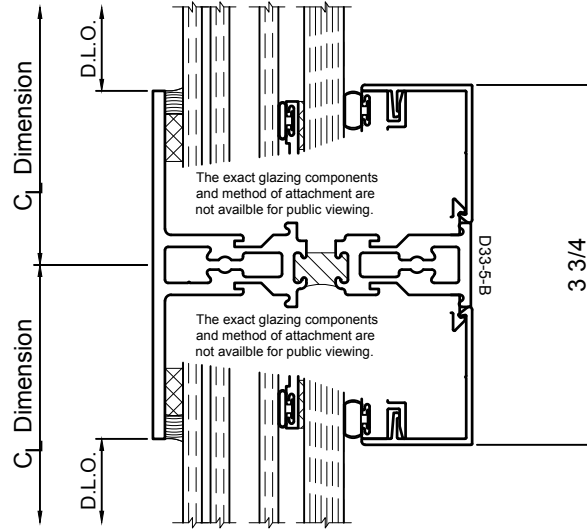

# 3-1/2" Thermal Fixed Windows for FEMA 361 / ICC 500 application

## Product Details - Fixed - Picture Window

Note: Multiple configurations of this window system are available. Refer to the WINCO website for additional options or contact your local WINCO Sales Representative for information.

WINCO RESERVES THE RIGHT TO MODIFY OR CHANGE INFORMATION WITHIN THIS BOOK WHEN DEEMED NECESSARY FOR PRODUCT IMPROVEMENT

1

2

4

3

SCALE 6"=1'-0"