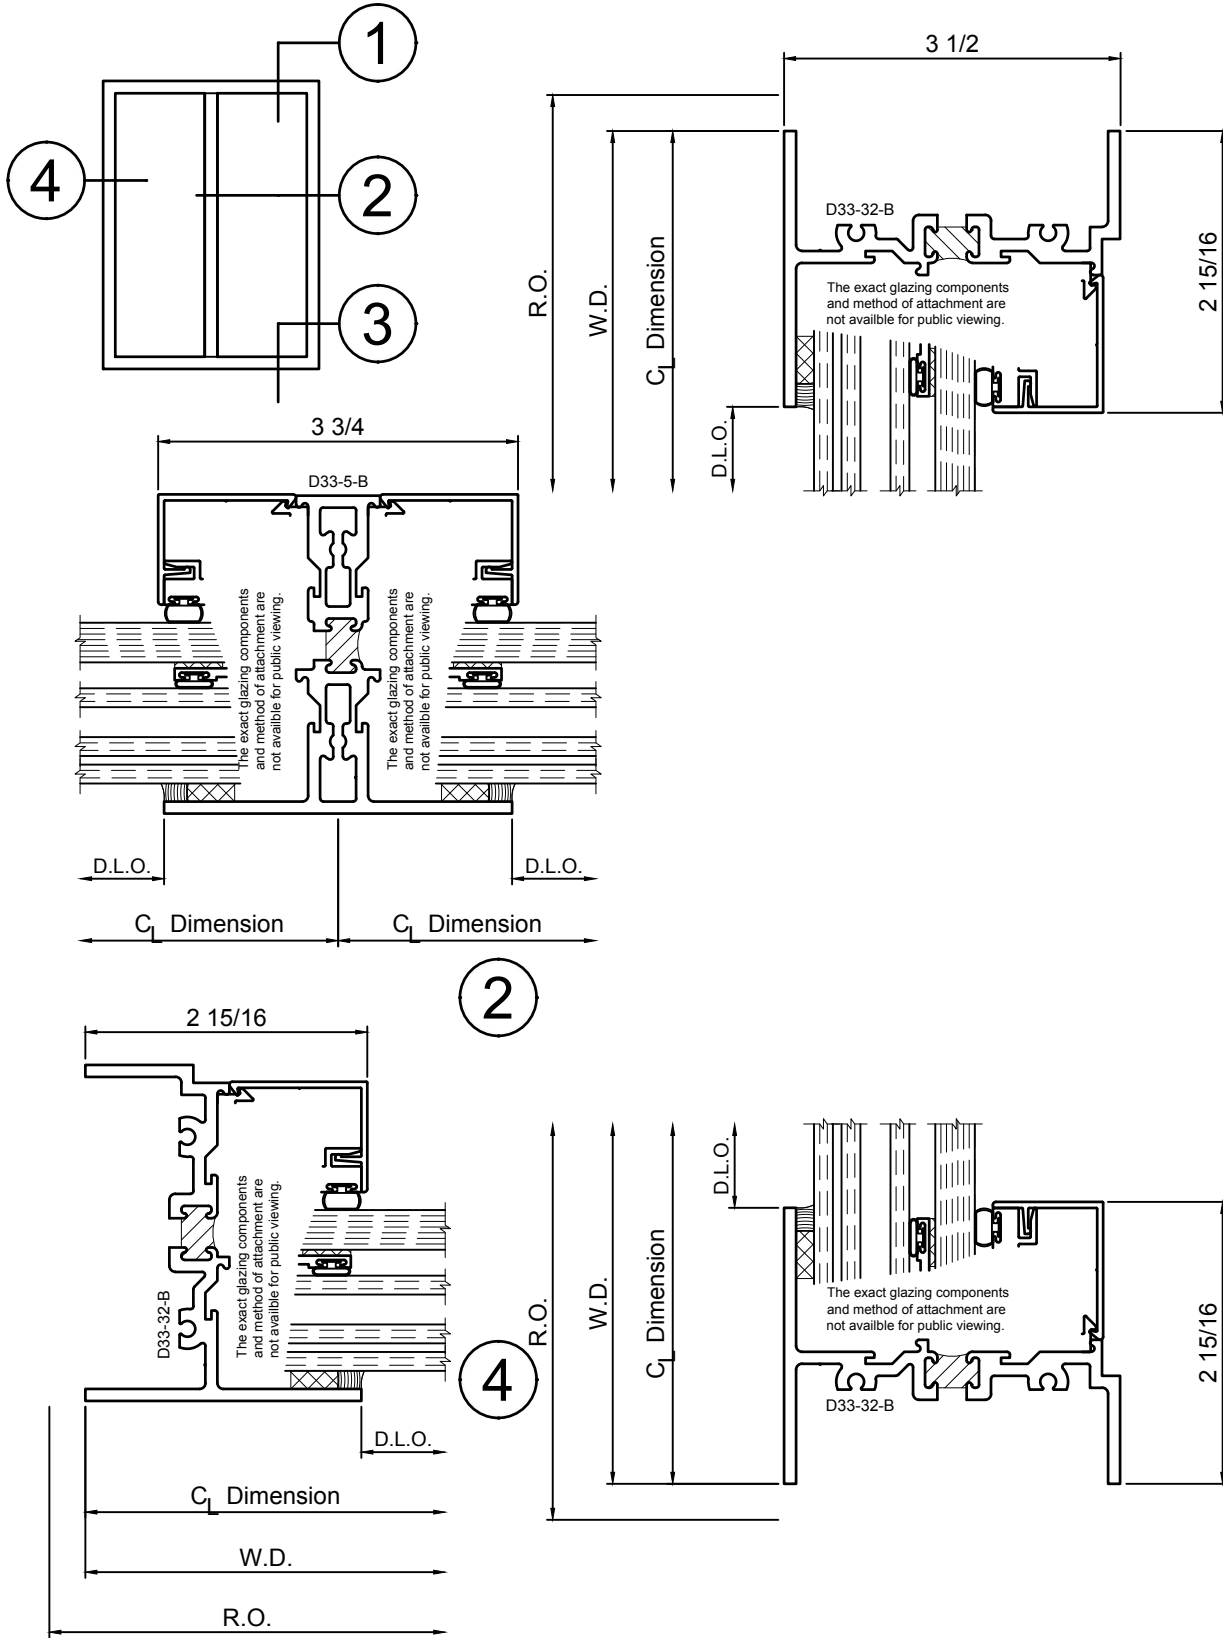

# 3-1/2" Thermal Fixed Windows for FEMA 361 / ICC 500 application

## Product Details - Fixed - Picture Window

Note: Multiple configurations of this window system are available. Refer to the WINCO website for additional options or contact your local WINCO Sales Representative for information.

1

2

4

3

WINCO RESERVES THE RIGHT TO MODIFY OR CHANGE INFORMATION WITHIN THIS BOOK WHEN DEEMED NECESSARY FOR PRODUCT IMPROVEMENT

© WINCO WINDOW COMPANY, INC. 2016

SCALE 6"=1'-0"