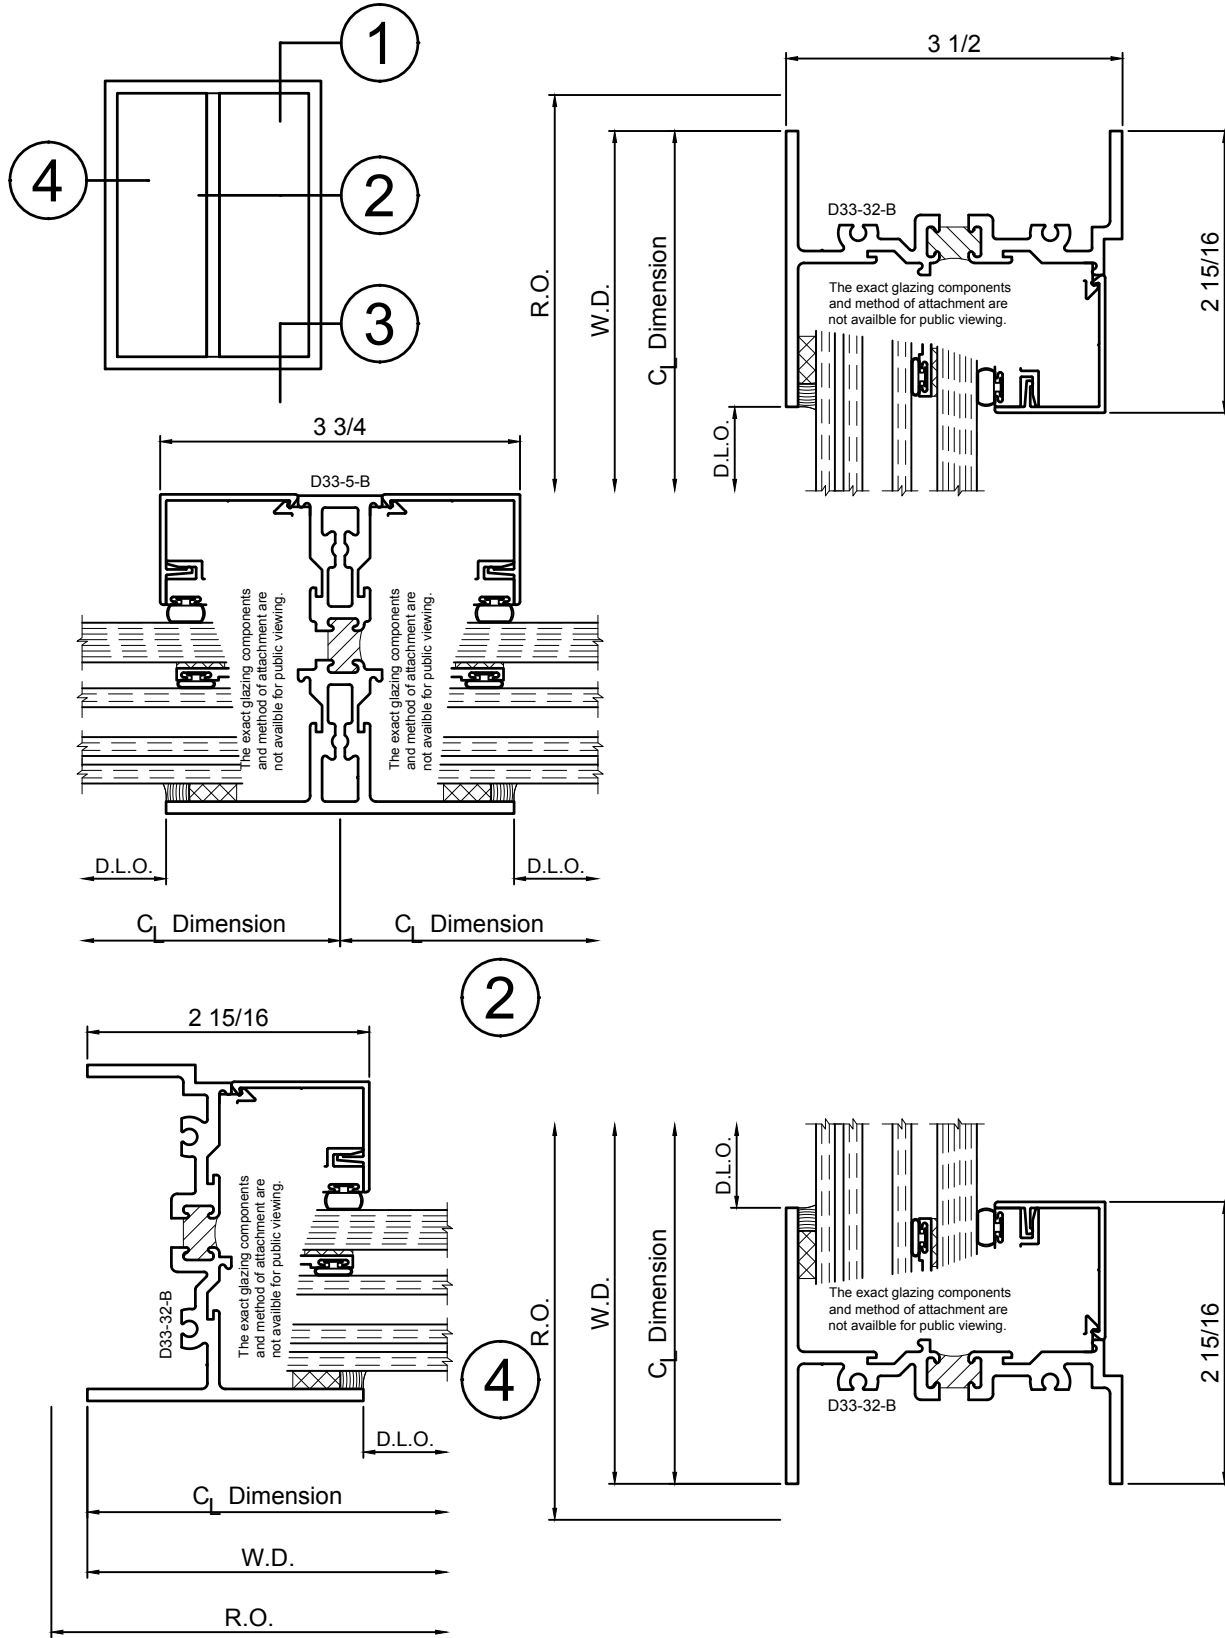

3-1/2" Thermal Fixed Windows for FEMA 361 / ICC 500 application

Product Details - Fixed - Picture Window

Note: Multiple configurations of this window system are available. Refer to the WINCO website for additional options or contact your local WINCO Sales Representative for information.

1

2

4

3

WINCO RESERVES THE RIGHT TO MODIFY OR CHANGE INFORMATION WITHIN THIS BOOK WHEN DEEMED NECESSARY FOR PRODUCT IMPROVEMENT

© WINCO WINDOW COMPANY, INC. 2016

SCALE 6"=1'-0"