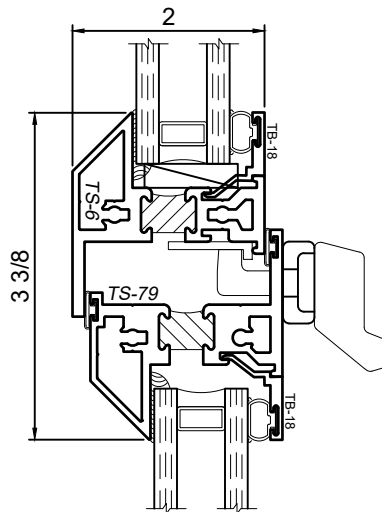

1450S Series 4" Thermal Fixed, Casement & Projected Windows

Product Details - 2 Inch Rail Options

Note: Multiple configurations of this window system are available. Refer to the WINCO website for additional options or contact your local WINCO Sales Representative for information.

Standard T - Rail

Standard Z - Rail

Standard Z - Rail

WINCO RESERVES THE RIGHT TO MODIFY OR CHANGE INFORMATION WITHIN THIS BOOK WHEN DEEMED NECESSARY FOR PRODUCT IMPROVEMENT

© WINCO WINDOW COMPANY, INC. 2020

SCALE 6"=1'-0"