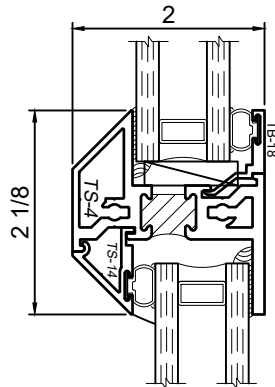

1450S Series 4" Thermal Fixed, Casement & Projected Windows

Product Details - 2 Inch Rail Options

Note: Multiple configurations of this window system are available. Refer to the WINCO website for additional options or contact your local WINCO Sales Representative for information.

Standard T - Rail

Standard Z - Rail

Standard Z - Rail

WINCO RESERVES THE RIGHT TO MODIFY OR CHANGE INFORMATION WITHIN THIS BOOK WHEN DEEMED NECESSARY FOR PRODUCT IMPROVEMENT

© WINCO WINDOW COMPANY, INC. 2020

SCALE 6"=1'-0"