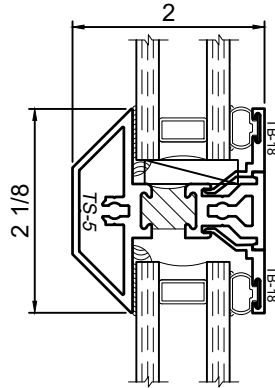

1450S Series 4" Thermal Fixed, Casement & Projected Windows

Product Details - 2 Inch Rail Options

Note: Multiple configurations of this window system are available. Refer to the WINCO website for additional options or contact your local WINCO Sales Representative for information.

Standard T - Rail

Standard Z - Rail

Standard Z - Rail

WINCO RESERVES THE RIGHT TO MODIFY OR CHANGE INFORMATION WITHIN THIS BOOK WHEN DEEMED NECESSARY FOR PRODUCT IMPROVEMENT

© WINCO WINDOW COMPANY, INC. 2020

SCALE 6"=1'-0"