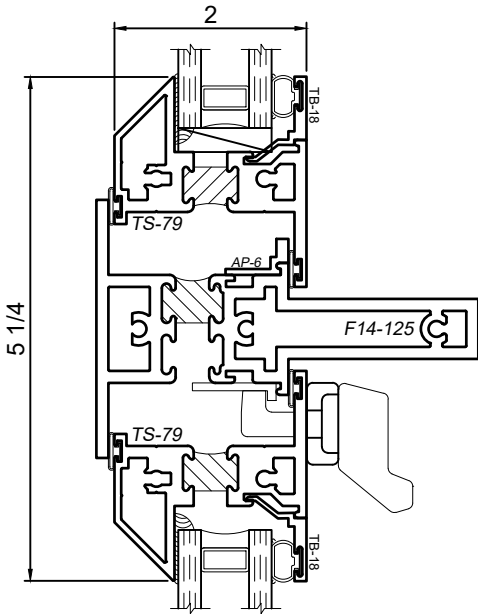

## Product Details - 4 Inch Rail Options

Note: Multiple configurations of this window system are available. Refer to the WINCO website for additional options or contact your local WINCO Sales Representative for information.

WINCO RESERVES THE RIGHT TO MODIFY OR CHANGE INFORMATION WITHIN THIS BOOK WHEN DEEMED NECESSARY FOR PRODUCT IMPROVEMENT

4" deep T - Rail  
available only for exterior glazed fixed unit

4" deep T - Rail  
available only for PO over PO unit

4" deep T - Rail  
available only for PI over PI unit

4" deep Z - Rail  
available only for PO over PI unit

SCALE 6"=1'-0"