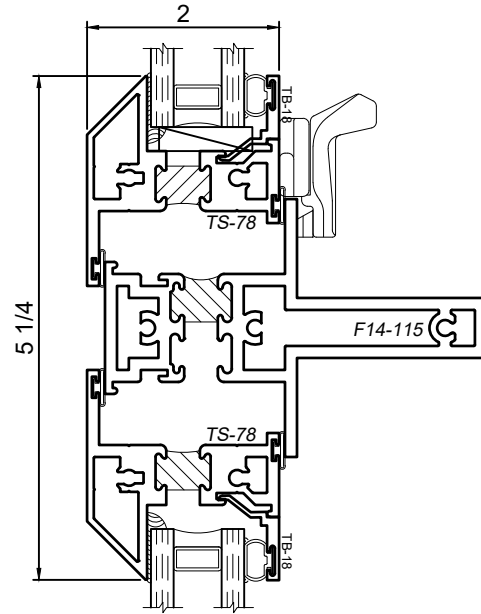

## Product Details - 4 Inch Rail Options

Note: Multiple configurations of this window system are available. Refer to the WINCO website for additional options or contact your local WINCO Sales Representative for information.

WINCO RESERVES THE RIGHT TO MODIFY OR CHANGE INFORMATION WITHIN THIS BOOK WHEN DEEMED NECESSARY FOR PRODUCT IMPROVEMENT

4" deep T - Rail  
available only for exterior glazed fixed unit

4" deep T - Rail  
available only for PO over PO unit

4" deep T - Rail  
available only for PI over PI unit

4" deep Z - Rail  
available only for PO over PI unit

SCALE 6"=1'-0"