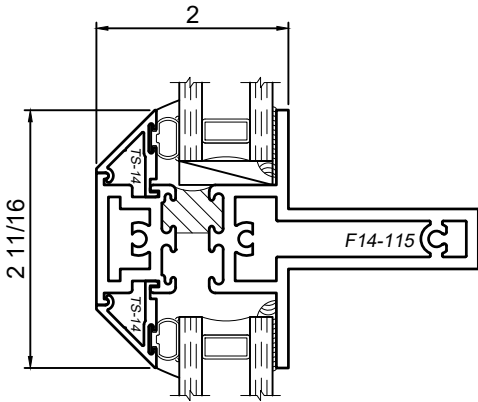

## Product Details - 4 Inch Rail Options

Note: Multiple configurations of this window system are available. Refer to the WINCO website for additional options or contact your local WINCO Sales Representative for information.

WINCO RESERVES THE RIGHT TO MODIFY OR CHANGE INFORMATION WITHIN THIS BOOK WHEN DEEMED NECESSARY FOR PRODUCT IMPROVEMENT

4" deep T - Rail  
available only for exterior glazed fixed unit

4" deep T - Rail  
available only for PO over PO unit

4" deep T - Rail  
available only for PI over PI unit

4" deep Z - Rail  
available only for PO over PI unit

SCALE 6"=1'-0"