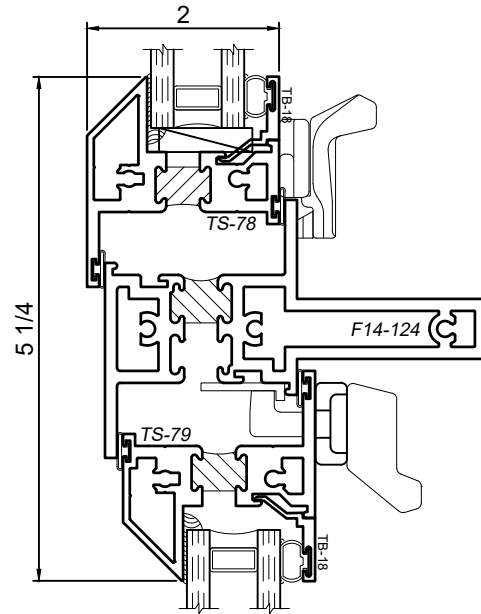

## Product Details - 4 Inch Rail Options

Note: Multiple configurations of this window system are available. Refer to the WINCO website for additional options or contact your local WINCO Sales Representative for information.

WINCO RESERVES THE RIGHT TO MODIFY OR CHANGE INFORMATION WITHIN THIS BOOK WHEN DEEMED NECESSARY FOR PRODUCT IMPROVEMENT

4" deep T - Rail  
available only for exterior glazed fixed unit

4" deep T - Rail  
available only for PO over PO unit

4" deep T - Rail  
available only for PI over PI unit

4" deep Z - Rail  
available only for PO over PI unit

SCALE 6"=1'-0"