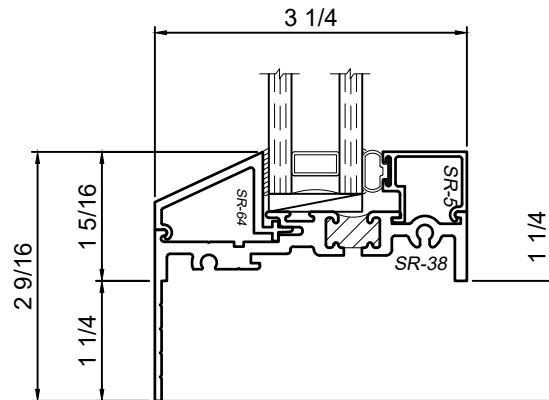

3250 Series 3-1/4" Thermal Fixed, Casement & Projected Windows

Product Details - Frame Options

Note: Multiple configurations of this window system are available. Refer to the WINCO website for additional options or contact your local WINCO Sales Representative for information.

Available at head, jamb and sill

Available at head, jamb and sill

Available at head, jamb and sill

Available at head, jamb and sill

WINCO RESERVES THE RIGHT TO MODIFY OR CHANGE INFORMATION WITHIN THIS BOOK WHEN DEEMED NECESSARY FOR PRODUCT IMPROVEMENT

© WINCO WINDOW COMPANY, INC. 2021

SCALE 6"=1'-0"