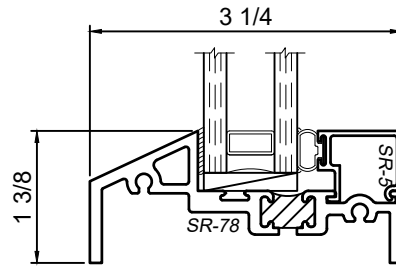

3250 Series 3-1/4" Thermal Fixed, Casement & Projected Windows

Product Details - Frame Options

Note: Multiple configurations of this window system are available. Refer to the WINCO website for additional options or contact your local WINCO Sales Representative for information.

Available at head, jamb and sill

Available at head, jamb and sill

Available at head, jamb and sill

Available at head, jamb and sill

WINCO RESERVES THE RIGHT TO MODIFY OR CHANGE INFORMATION WITHIN THIS BOOK WHEN DEEMED NECESSARY FOR PRODUCT IMPROVEMENT

© WINCO WINDOW COMPANY, INC. 2021

SCALE 6"=1'-0"