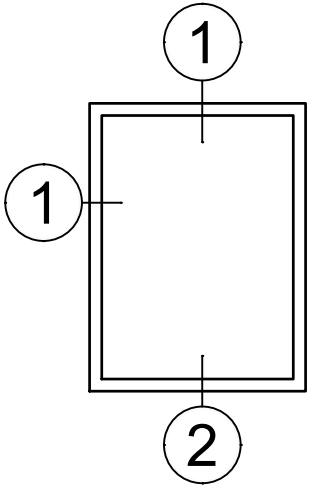

Pan Sections - All Windows

Product Details - Pre Set Pan (Beveled)

Note: Panning shown is a sampling of WINCO's offering. Not all shapes are held in stock and minimum quantity order may be required. Consult your local WINCO sales representative for other panning shapes available. It is WINCO's recommendation to install all trim and materials per WINCO's installation instructions.

WINCO RESERVES THE RIGHT TO MODIFY OR CHANGE INFORMATION WITHIN THIS BOOK WHEN DEEMED NECESSARY FOR PRODUCT IMPROVEMENT

Beveled Pre Set Pan	
Head / Jamb	Sill
D8-360	use w/ D8-361