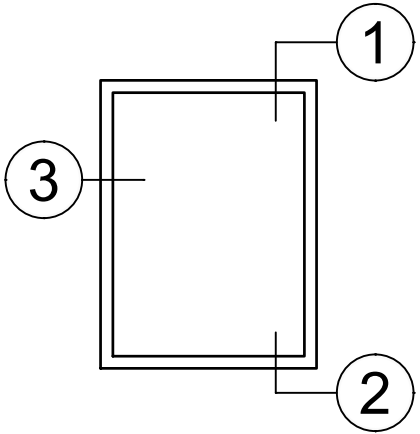

Pan Sections - All Windows

Product Details - Pan Receptor - 4 Inch Frames

Note: Panning shown is a sampling of WINCO's offering. Not all shapes are held in stock and minimum quantity order may be required. Consult your local WINCO sales representative for other panning shapes available. It is WINCO's recommendation to install all trim and materials per WINCO's installation instructions.

WINCO RESERVES THE RIGHT TO MODIFY OR CHANGE INFORMATION WITHIN THIS BOOK WHEN DEEMED NECESSARY FOR PRODUCT IMPROVEMENT

© WINCO WINDOW COMPANY, INC. 2021

1

See 1450 / 3410 / 4410 / 4500 Window Section(s) for possible window frame configurations.