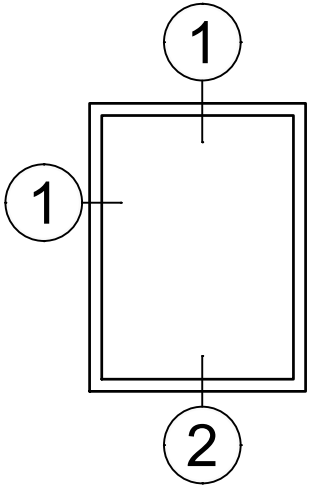

Pan Sections - All Windows

Product Details - Post Set Pan (Contoured)

Note: Panning shown is a sampling of WINCO's offering. Not all shapes are held in stock and minimum quantity order may be required. Consult your local WINCO sales representative for other panning shapes available. It is WINCO's recommendation to install all trim and materials per WINCO's installation instructions.

WINCO RESERVES THE RIGHT TO MODIFY OR CHANGE INFORMATION WITHIN THIS BOOK WHEN DEEMED NECESSARY FOR PRODUCT IMPROVEMENT