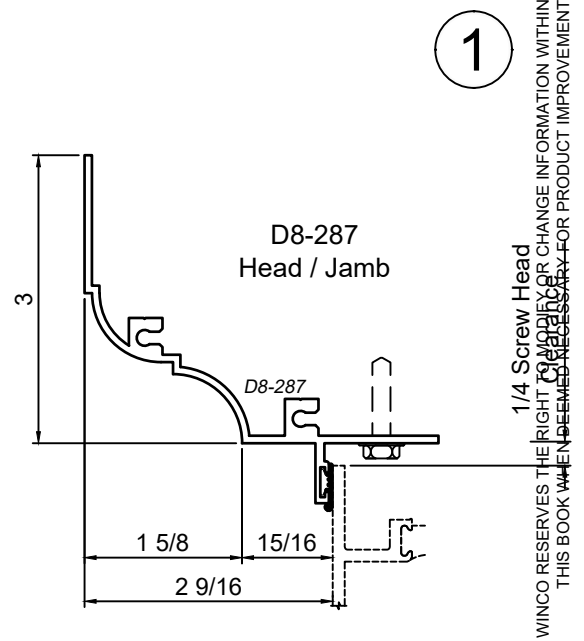

© WINCO WINDOW COMPANY, INC. 2021

SCALE 6"=1'-0"