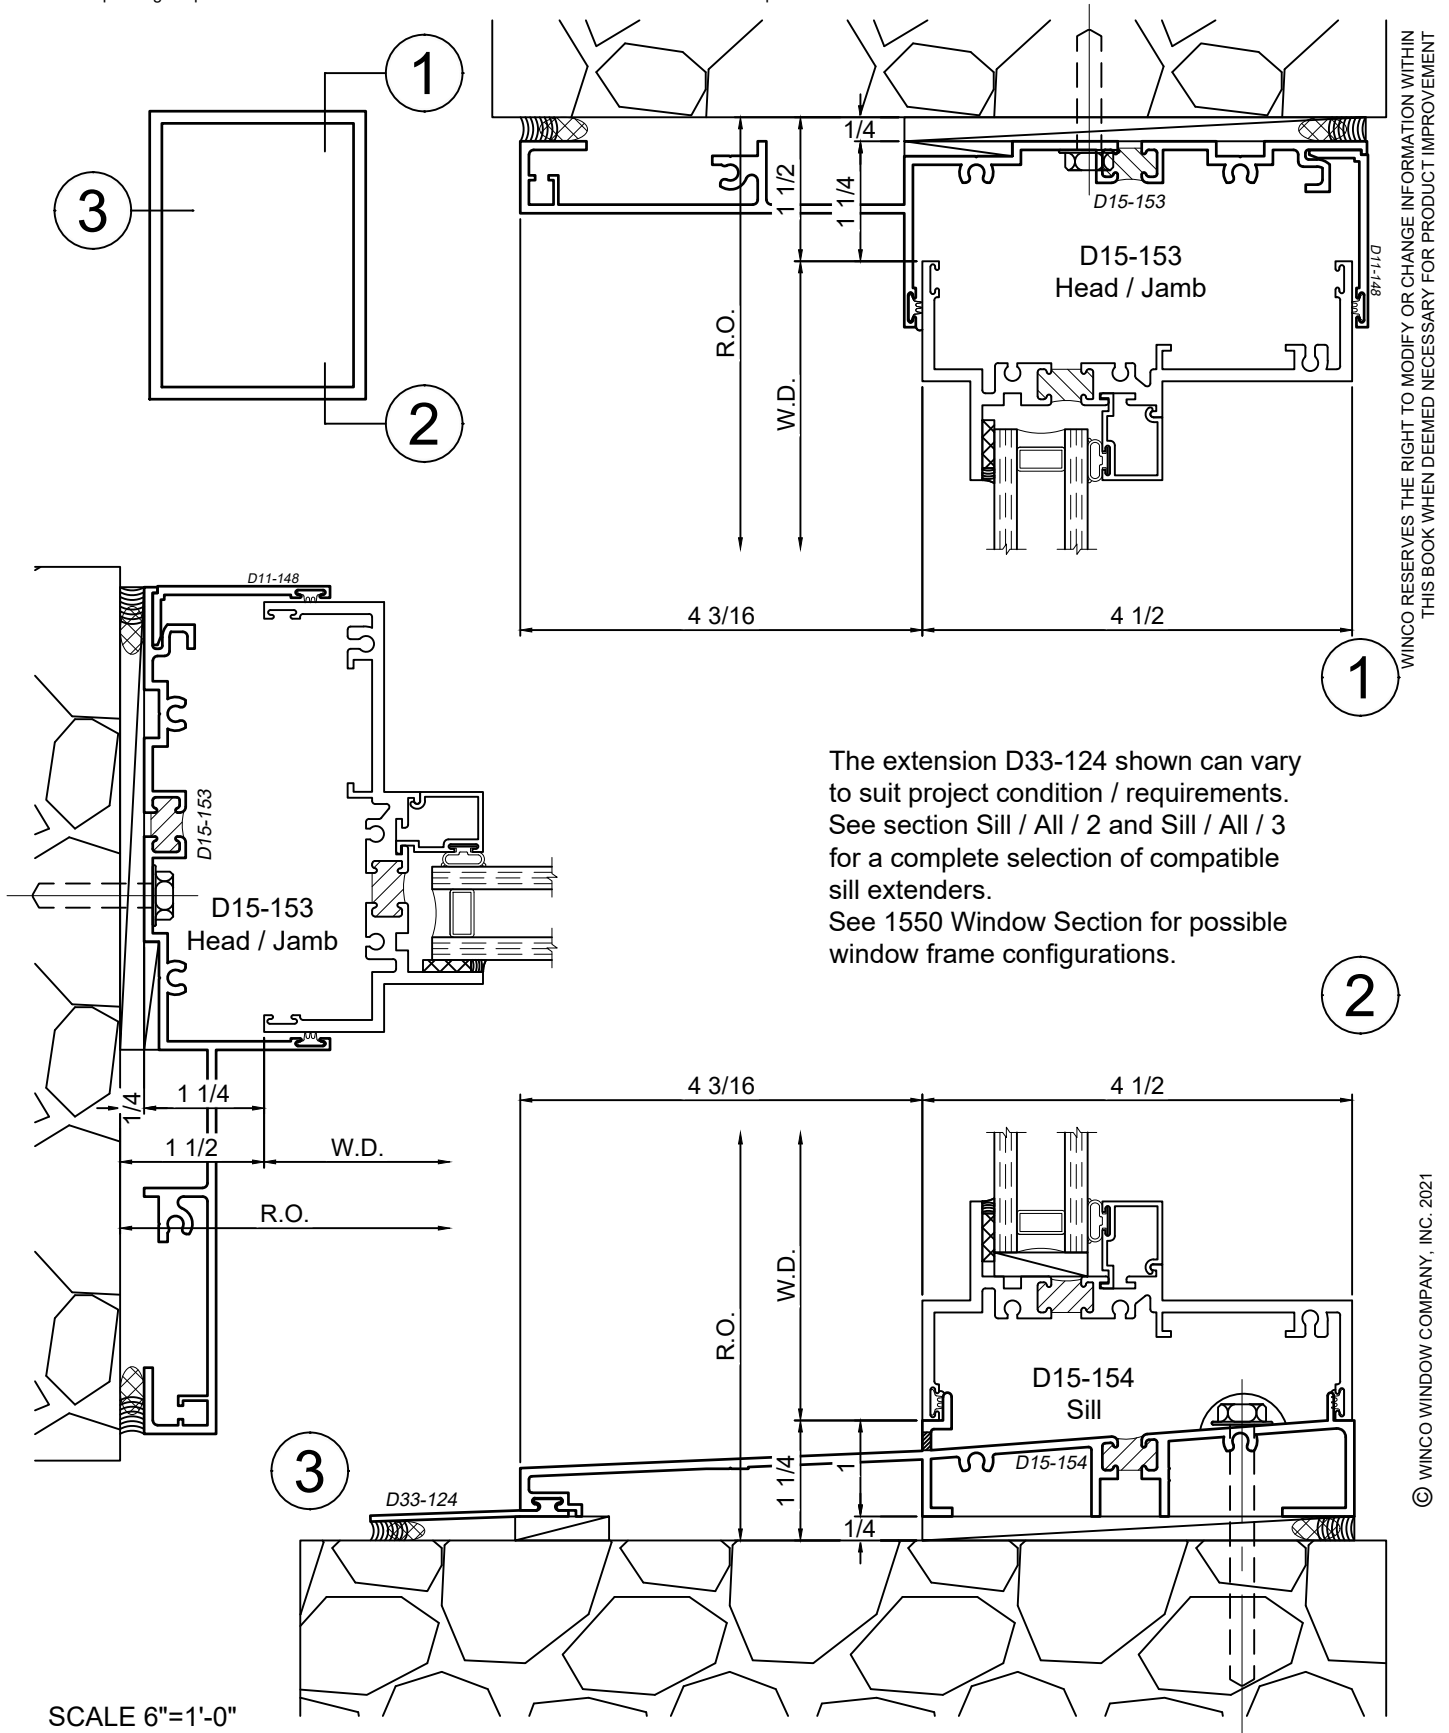

2

3

SCALE 6"=1'-0"

Pan Sections - All Windows

Product Details - Pan Receptor - 4-1/2 Inch Frames

Note: Panning shown is a sampling of WINCO's offering. Not all shapes are held in stock and minimum quantity order may be required. Consult your local WINCO sales representative for other panning shapes available. It is WINCO's recommendation to install all trim and materials per WINCO's installation instructions.