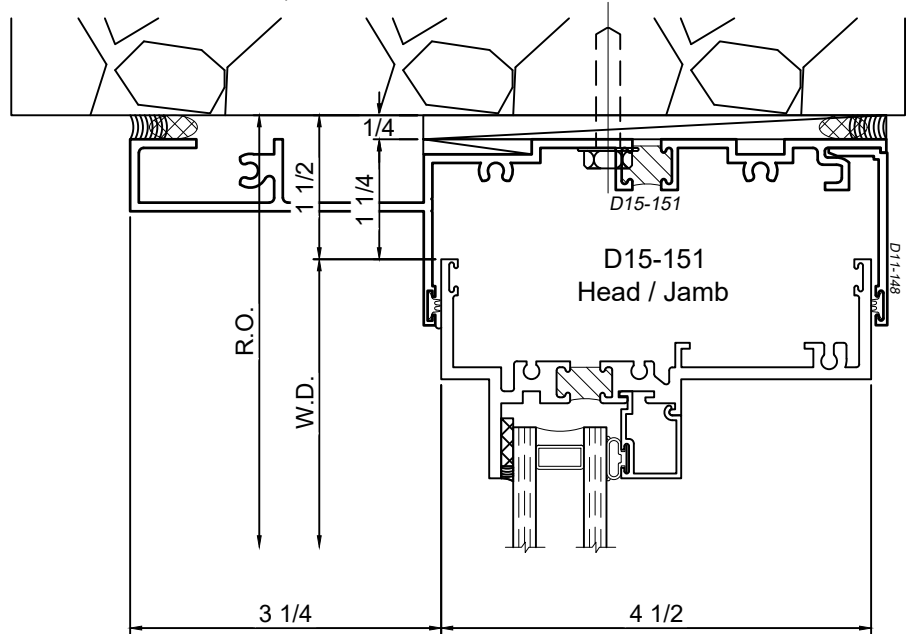

Pan Sections - All Windows

Product Details - Pan Receptor - 4-1/2 Inch Frames

Note: Panning shown is a sampling of WINCO's offering. Not all shapes are held in stock and minimum quantity order may be required. Consult your local WINCO sales representative for other panning shapes available. It is WINCO's recommendation to install all trim and materials per WINCO's installation instructions.

WINCO RESERVES THE RIGHT TO MODIFY OR CHANGE INFORMATION WITHIN THIS BOOK WHEN DEEMED NECESSARY FOR PRODUCT IMPROVEMENT

© WINCO WINDOW COMPANY, INC. 2021

1

See 1550 Window Section for possible window frame configurations.