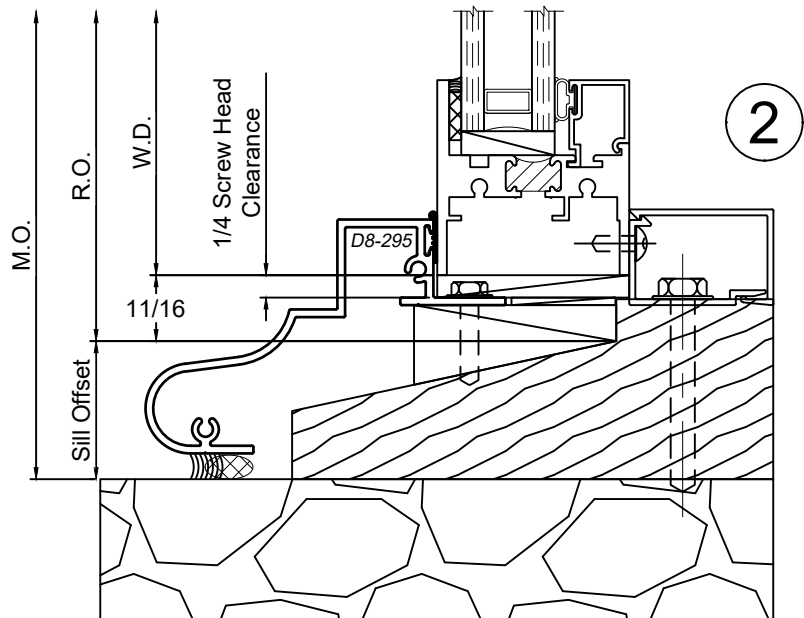

SCALE 6"=1'-0"