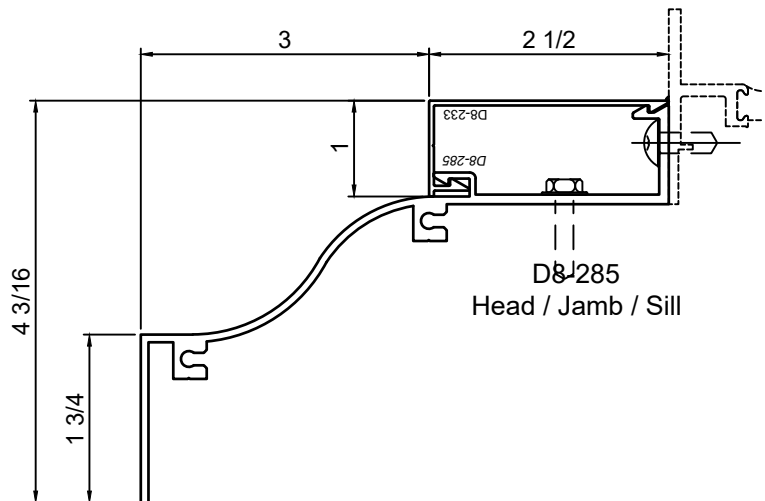

Pan Sections - All Windows

Product Details - Post Set Box Pan - D8-285 w/ D8-233 Cover

Note: Panning shown is a sampling of WINCO's offering. Not all shapes are held in stock and minimum quantity order may be required. Consult your local WINCO sales representative for other panning shapes available. It is WINCO's recommendation to install all trim and materials per WINCO's installation instructions.

WINCO RESERVES THE RIGHT TO MODIFY OR CHANGE INFORMATION WITHIN THIS BOOK WHEN DEEMED NECESSARY FOR PRODUCT IMPROVEMENT

© WINCO WINDOW COMPANY, INC. 2021

Contoured Box Pan (Post-Set)	
Head / Jamb	Sill
D8-285 w/ D8-233	use w/ D8-285 w/ D8-233

SCALE 6"=1'-0"