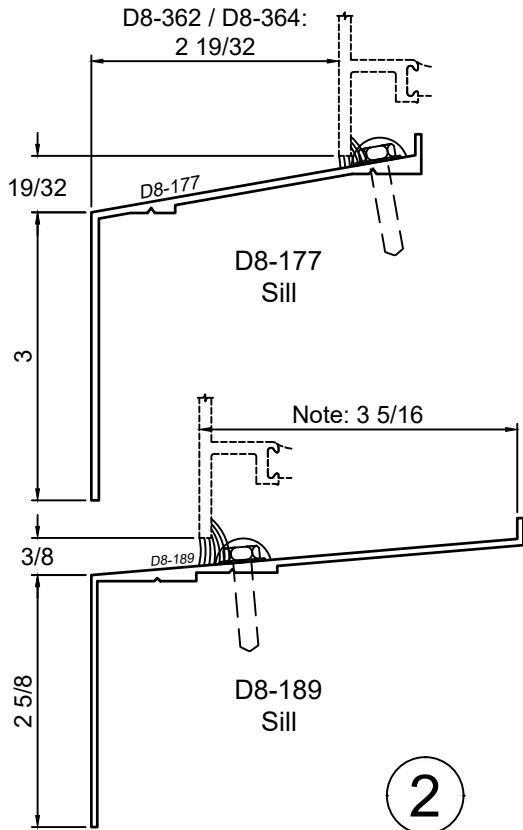

Pan Sections - All Windows

Product Details - Pre Set Pan (Flat / Stepped)

Note: Panning shown is a sampling of WINCO's offering. Not all shapes are held in stock and minimum quantity order may be required. Consult your local WINCO sales representative for other panning shapes available. It is WINCO's recommendation to install all trim and materials per WINCO's installation instructions.

WINCO RESERVES THE RIGHT TO MODIFY OR CHANGE INFORMATION WITHIN THIS BOOK WHEN DEEMED NECESSARY FOR PRODUCT IMPROVEMENT

Flat / Stepped Pre Set Pan		
Head / Jamb		Sill
D8-157	use w/	D8-158
D8-178	use w/	D8-177
D8-188	use w/	D8-189*
D8-378	use w/	D8-177

* D8-188 may also be furnished w/ D8-188 Sill Pan - See Pan / All / 7

© WINCO WINDOW COMPANY, INC. 2021

SCALE 6"=1'-0"