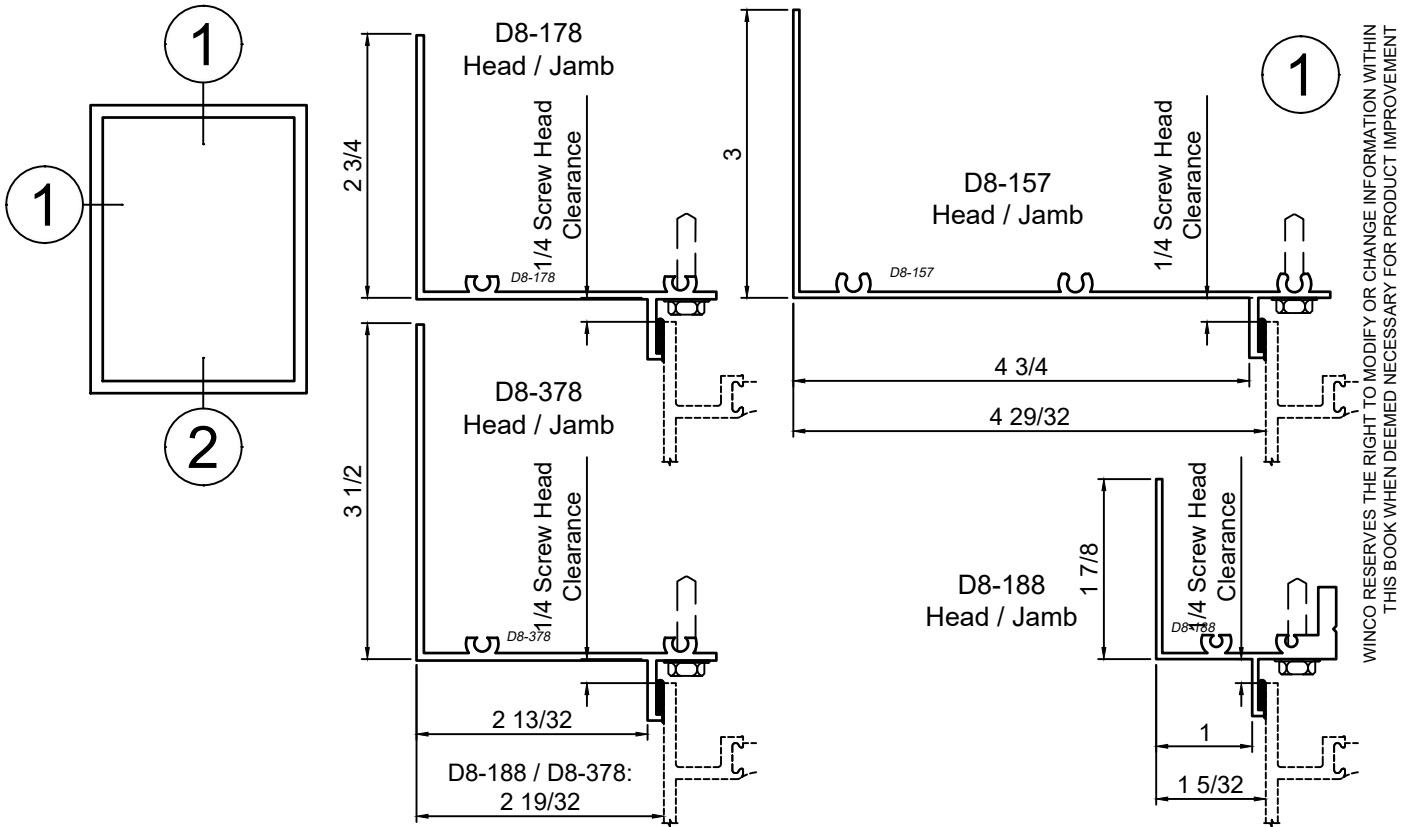

SCALE 6"=1'-0"

Pan Sections - All Windows

Product Details - Pre Set Pan (Flat / Stepped)

Note: Panning shown is a sampling of WINCO's offering. Not all shapes are held in stock and minimum quantity order may be required. Consult your local WINCO sales representative for other panning shapes available. It is WINCO's recommendation to install all trim and materials per WINCO's installation instructions.