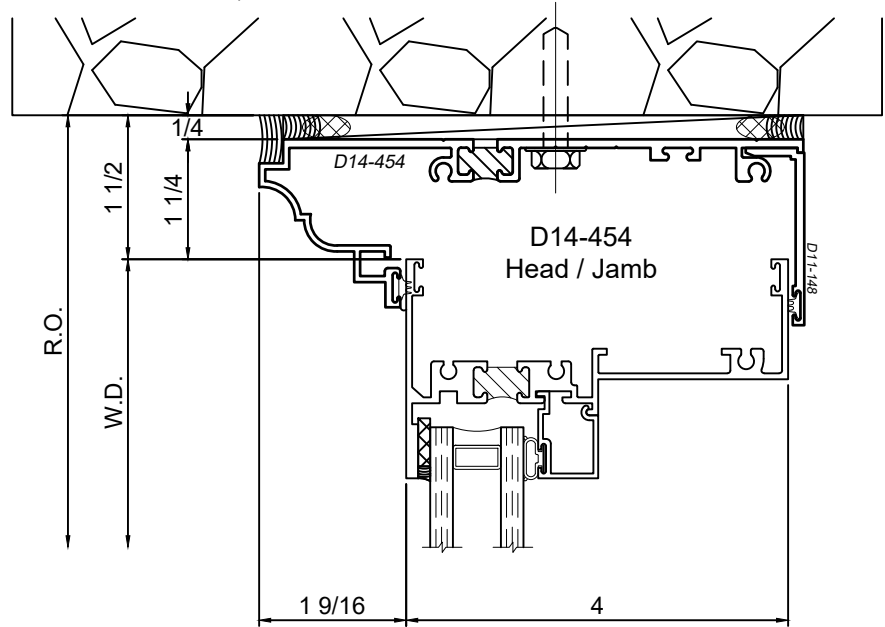

Pan Sections - All Windows

Product Details - Pan Receptor - 4 Inch Frames

Note: Panning shown is a sampling of WINCO's offering. Not all shapes are held in stock and minimum quantity order may be required. Consult your local WINCO sales representative for other panning shapes available. It is WINCO's recommendation to install all trim and materials per WINCO's installation instructions.

WINCO RESERVES THE RIGHT TO MODIFY OR CHANGE INFORMATION WITHIN THIS BOOK WHEN DEEMED NECESSARY FOR PRODUCT IMPROVEMENT

© WINCO WINDOW COMPANY, INC. 2021

1

See 1450 / 3410 / 4410 / 4500 Window Section(s) for possible window frame configurations.