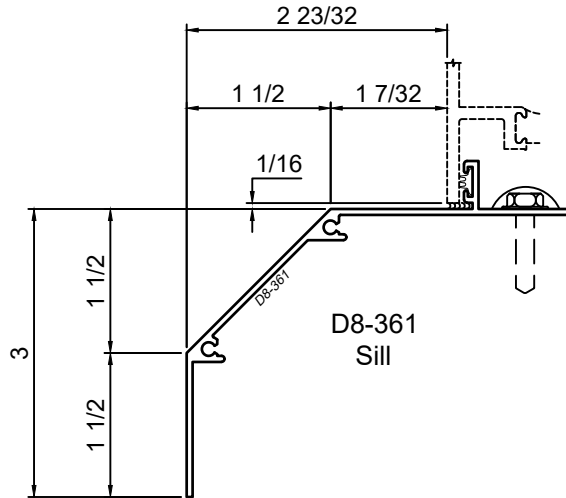

© WINCO WINDOW COMPANY, INC. 2021

SCALE 6"=1'-0"