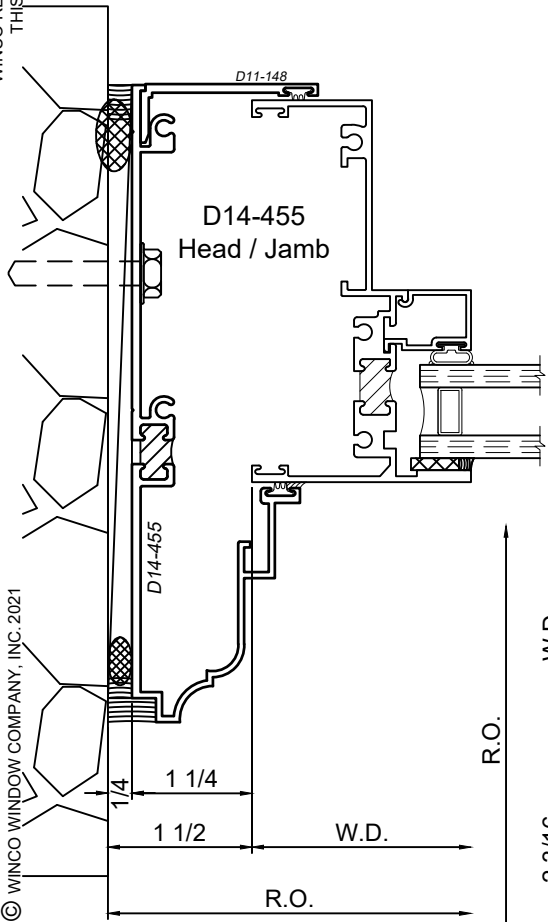

Pan Sections - All Windows

Product Details - Pan Receptor - 4 Inch Frames

Note: Panning shown is a sampling of WINCO's offering. Not all shapes are held in stock and minimum quantity order may be required. Consult your local WINCO sales representative for other panning shapes available. It is WINCO's recommendation to install all trim and materials per WINCO's installation instructions.

WINCO RESERVES THE RIGHT TO MODIFY OR CHANGE INFORMATION WITHIN THIS BOOK WHEN DEEMED NECESSARY FOR PRODUCT IMPROVEMENT

© WINCO WINDOW COMPANY, INC. 2021

1

See 1450 / 3410 / 4410 / 4500 Window Section(s) for possible window frame configurations.

2

3

SCALE 6"=1'-0"