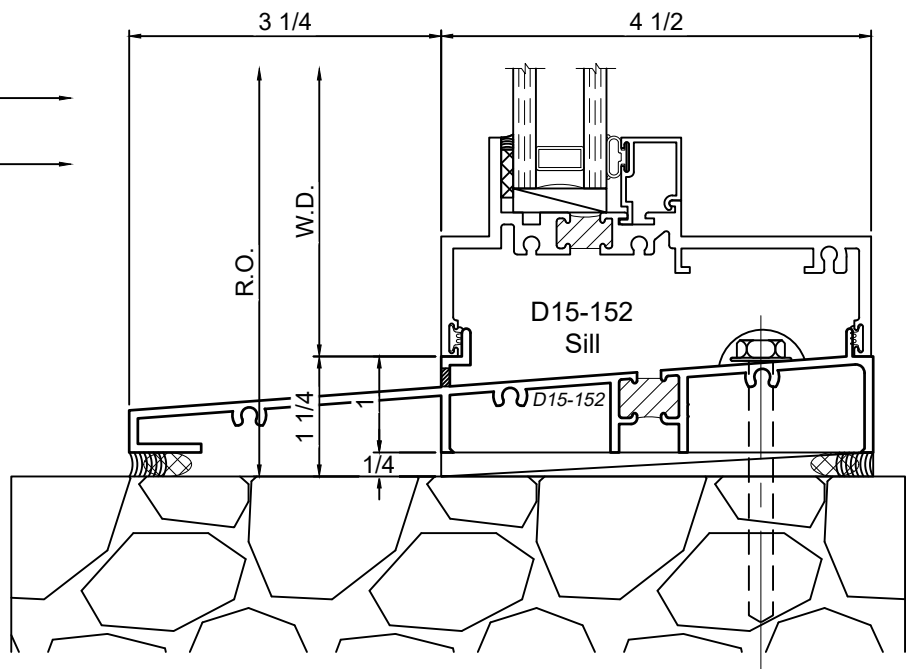

Pan Sections - All Windows

Product Details - Pan Receptor - 4-1/2 Inch Frames

Note: Panning shown is a sampling of WINCO's offering. Not all shapes are held in stock and minimum quantity order may be required. Consult your local WINCO sales representative for other panning shapes available. It is WINCO's recommendation to install all trim and materials per WINCO's installation instructions.

WINCO RESERVES THE RIGHT TO MODIFY OR CHANGE INFORMATION WITHIN THIS BOOK WHEN DEEMED NECESSARY FOR PRODUCT IMPROVEMENT

© WINCO WINDOW COMPANY, INC. 2021

1

See 1550 Window Section for possible window frame configurations.

2

3

SCALE 6"=1'-0"