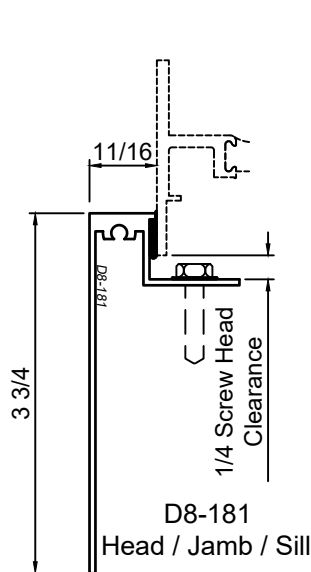

SCALE 6"=1'-0"

Pan Sections - All Windows

Product Details - Pre Set Box Pan (Flat)

Note: Panning shown is a sampling of WINCO's offering. Not all shapes are held in stock and minimum quantity order may be required. Consult your local WINCO sales representative for other panning shapes available. It is WINCO's recommendation to install all trim and materials per WINCO's installation instructions.