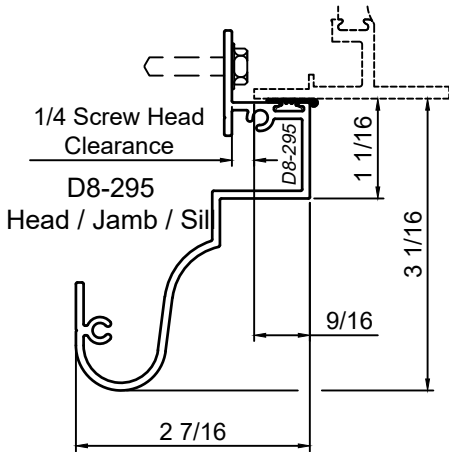

Pan Sections - All Windows

Product Details - Pre Set Box Pan (Contoured)

Note: Panning shown is a sampling of WINCO's offering. Not all shapes are held in stock and minimum quantity order may be required. Consult your local WINCO sales representative for other panning shapes available. It is WINCO's recommendation to install all trim and materials per WINCO's installation instructions.

WINCO RESERVES THE RIGHT TO MODIFY OR CHANGE INFORMATION WITHIN THIS BOOK WHEN DEEMED NECESSARY FOR PRODUCT IMPROVEMENT

1

3

2

D8-295
Head / Jamb / Sill

© WINCO WINDOW COMPANY, INC. 2021

Contoured Box Pan	
Head / Jamb	Sill
D8-295	use w/ D8-295

SCALE 6"=1'-0"