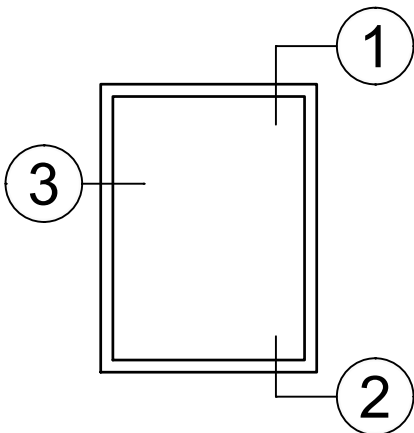

Pan Sections - All Windows

Product Details - Pre Set Box Pan - Assembly Details

Note: Panning shown is a sampling of WINCO's offering. Not all shapes are held in stock and minimum quantity order may be required. Consult your local WINCO sales representative for other panning shapes available. It is WINCO's recommendation to install all trim and materials per WINCO's installation instructions.

WINCO RESERVES THE RIGHT TO MODIFY OR CHANGE INFORMATION WITHIN THIS BOOK WHEN DEEMED NECESSARY FOR PRODUCT IMPROVEMENT

© WINCO WINDOW COMPANY, INC. 2021

Generic Interior Snap Trim shown. Actual Snap Trim requirements are project specific.