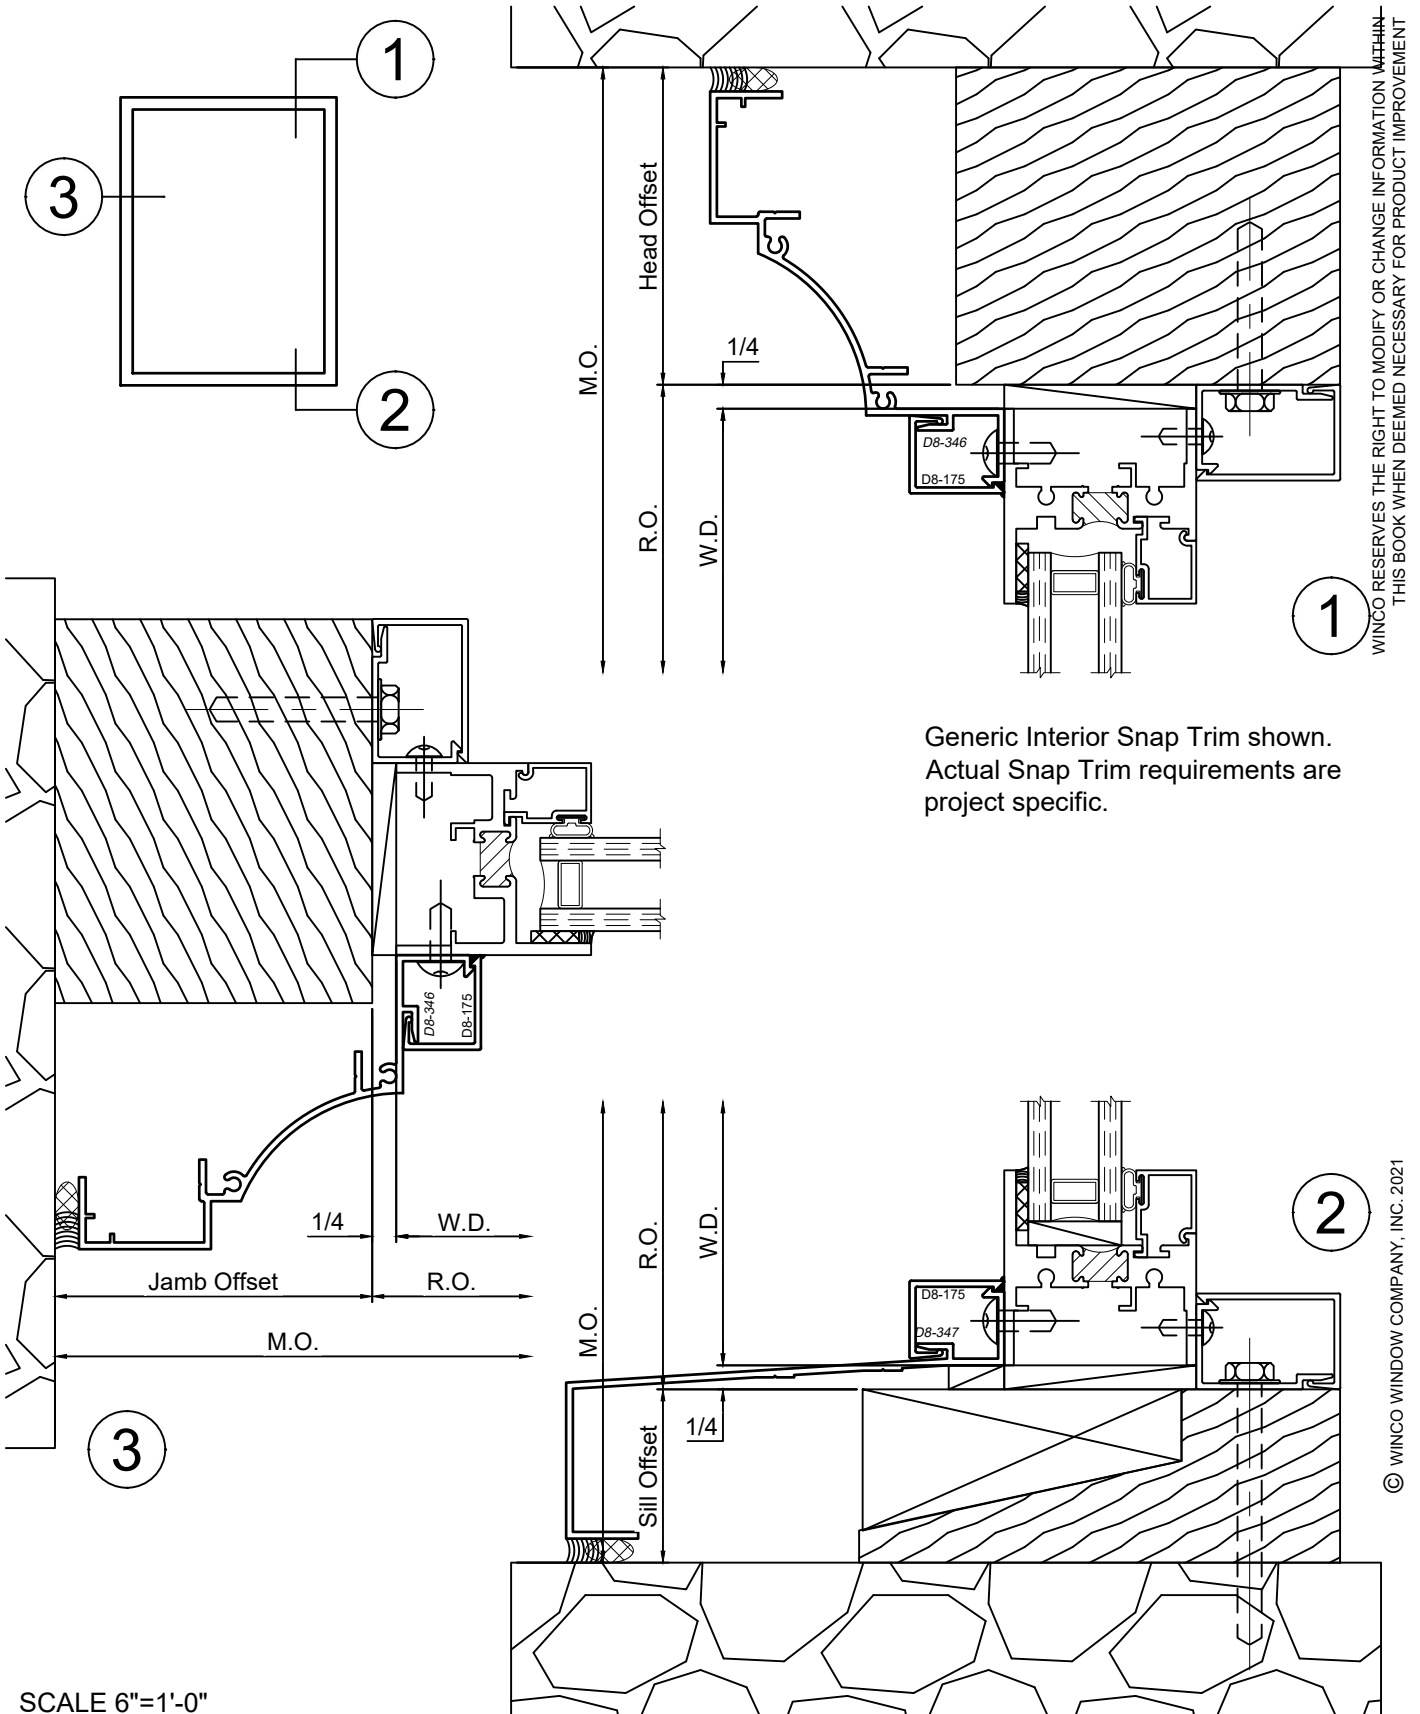

SCALE 6"=1'-0"

Pan Sections - All Windows

Product Details - Post Set Pan - Assembly Details

Note: Panning shown is a sampling of WINCO's offering. Not all shapes are held in stock and minimum quantity order may be required. Consult your local WINCO sales representative for other panning shapes available. It is WINCO's recommendation to install all trim and materials per WINCO's installation instructions.