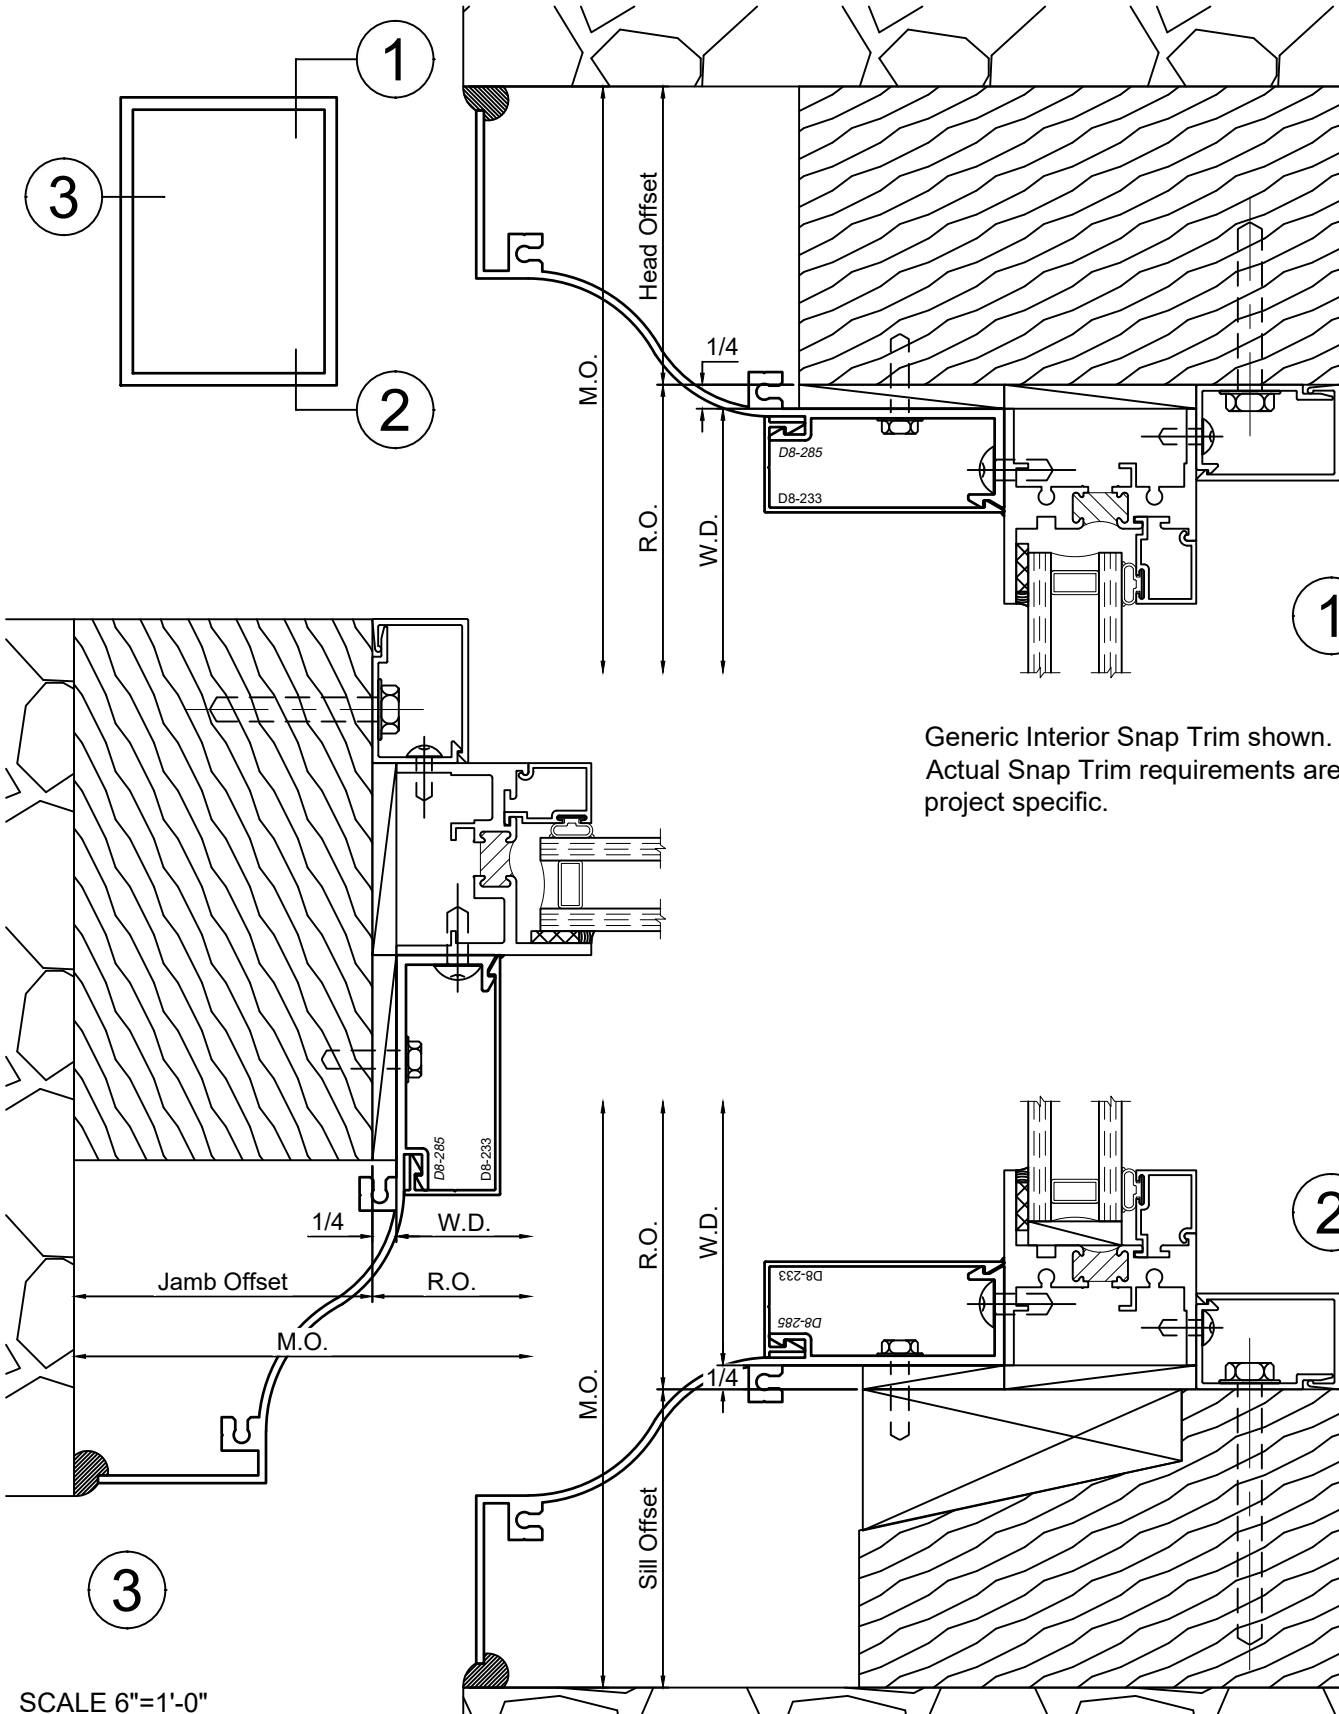

SCALE 6"=1'-0"

Pan Sections - All Windows

Product Details - Post Set Box Pan - Assembly Details

Note: Panning shown is a sampling of WINCO's offering. Not all shapes are held in stock and minimum quantity order may be required. Consult your local WINCO sales representative for other panning shapes available. It is WINCO's recommendation to install all trim and materials per WINCO's installation instructions.