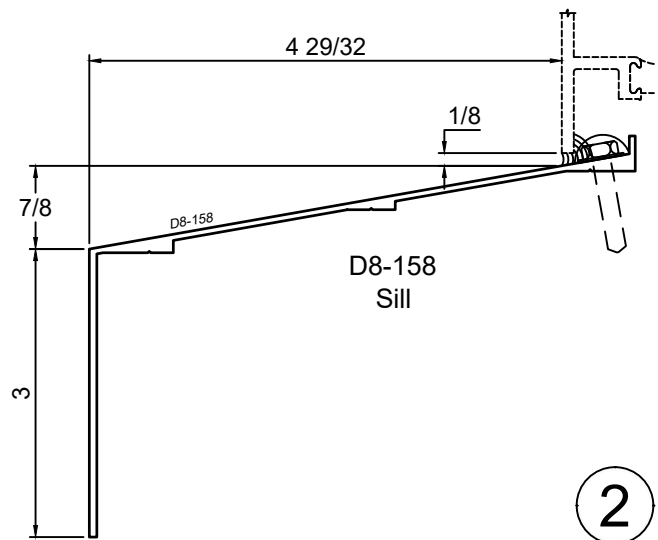

Flat / Stepped Pre Set Pan		
Head / Jamb		Sill
D8-157	use w/	D8-158
D8-178	use w/	D8-177
D8-188	use w/	D8-189*
D8-378	use w/	D8-177

* D8-188 may also be furnished w/ D8-188 Sill Pan - See Pan / All / 7