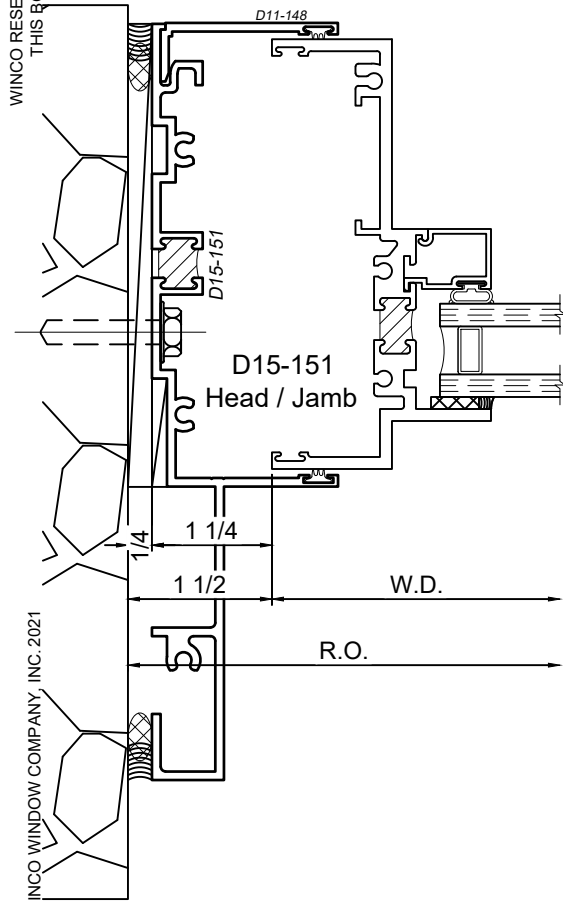

Pan Sections - All Windows

Product Details - Pan Receptor - 4-1/2 Inch Frames

Note: Panning shown is a sampling of WINCO's offering. Not all shapes are held in stock and minimum quantity order may be required. Consult your local WINCO sales representative for other panning shapes available. It is WINCO's recommendation to install all trim and materials per WINCO's installation instructions.

WINCO RESERVES THE RIGHT TO MODIFY OR CHANGE INFORMATION WITHIN THIS BOOK WHEN DEEMED NECESSARY FOR PRODUCT IMPROVEMENT

© WINCO WINDOW COMPANY, INC. 2021

1

See 1550 Window Section for possible window frame configurations.

2

3

SCALE 6"=1'-0"