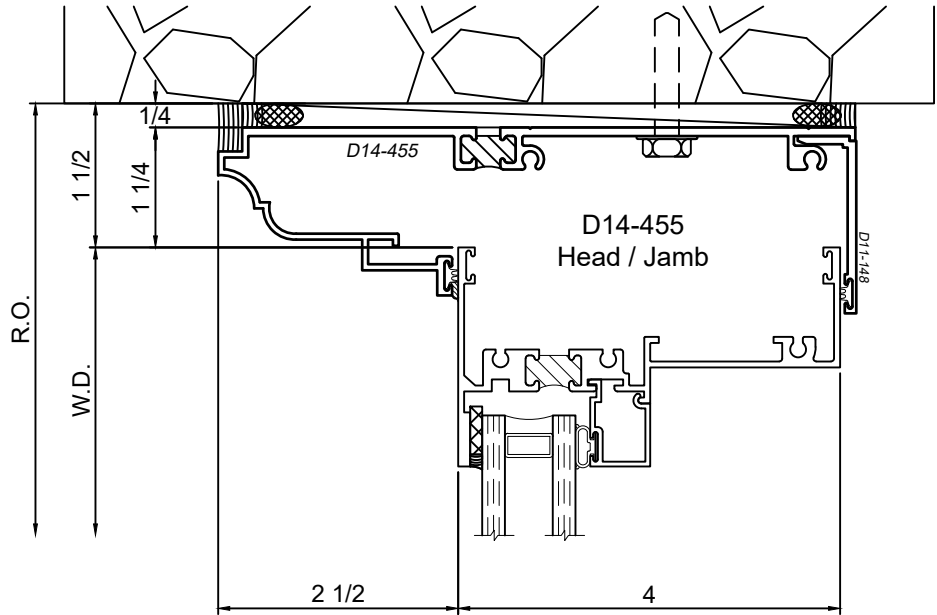

Pan Sections - All Windows

Product Details - Pan Receptor - 4 Inch Frames

Note: Panning shown is a sampling of WINCO's offering. Not all shapes are held in stock and minimum quantity order may be required. Consult your local WINCO sales representative for other panning shapes available. It is WINCO's recommendation to install all trim and materials per WINCO's installation instructions.

WINCO RESERVES THE RIGHT TO MODIFY OR CHANGE INFORMATION WITHIN THIS BOOK WHEN DEEMED NECESSARY FOR PRODUCT IMPROVEMENT

© WINCO WINDOW COMPANY, INC. 2021

1

See 1450 / 3410 / 4410 / 4500 Window Section(s) for possible window frame configurations.