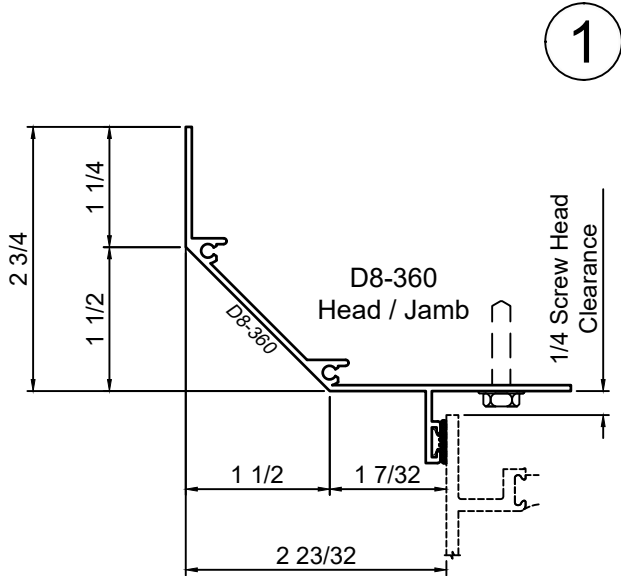

© WINCO WINDOW COMPANY, INC. 2021

SCALE 6"=1'-0"