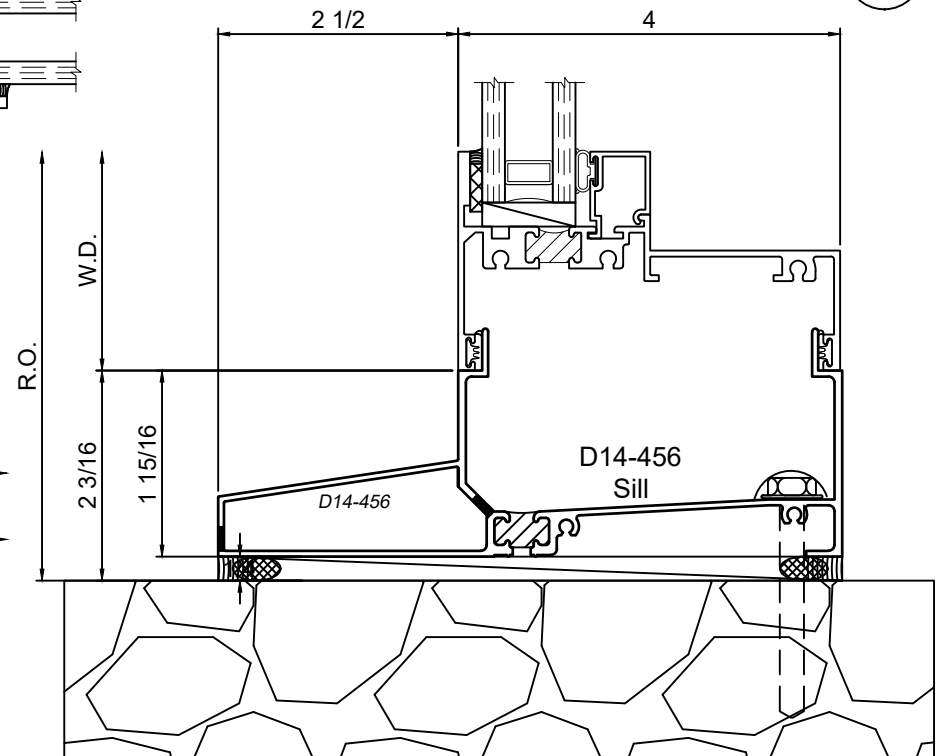

2

3

SCALE 6"=1'-0"

Pan Sections - All Windows

Product Details - Pan Receptor - 4-1/2 Inch Frames

Note: Panning shown is a sampling of WINCO's offering. Not all shapes are held in stock and minimum quantity order may be required. Consult your local WINCO sales representative for other panning shapes available. It is WINCO's recommendation to install all trim and materials per WINCO's installation instructions.