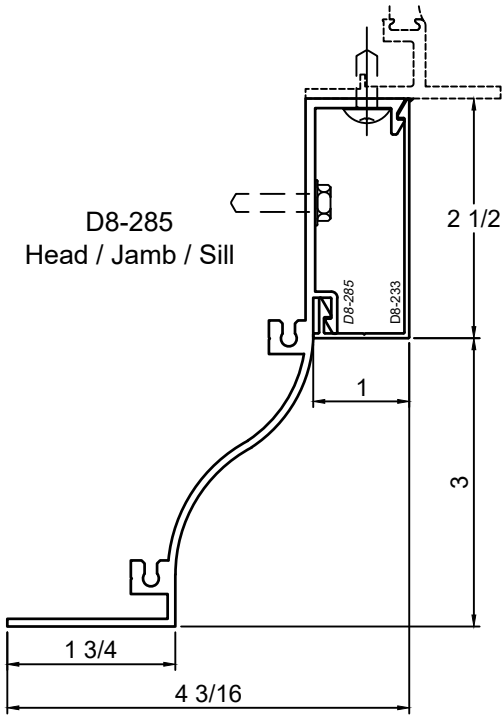

Pan Sections - All Windows

Product Details - Post Set Box Pan - D8-285 w/ D8-233 Cover

Note: Panning shown is a sampling of WINCO's offering. Not all shapes are held in stock and minimum quantity order may be required. Consult your local WINCO sales representative for other panning shapes available. It is WINCO's recommendation to install all trim and materials per WINCO's installation instructions.

WINCO RESERVES THE RIGHT TO MODIFY OR CHANGE INFORMATION WITHIN THIS BOOK WHEN DEEMED NECESSARY FOR PRODUCT IMPROVEMENT

© WINCO WINDOW COMPANY, INC. 2021

Contoured Box Pan (Post-Set)	
Head / Jamb	Sill
D8-285 w/ D8-233	use w/ D8-285 w/ D8-233

SCALE 6"=1'-0"