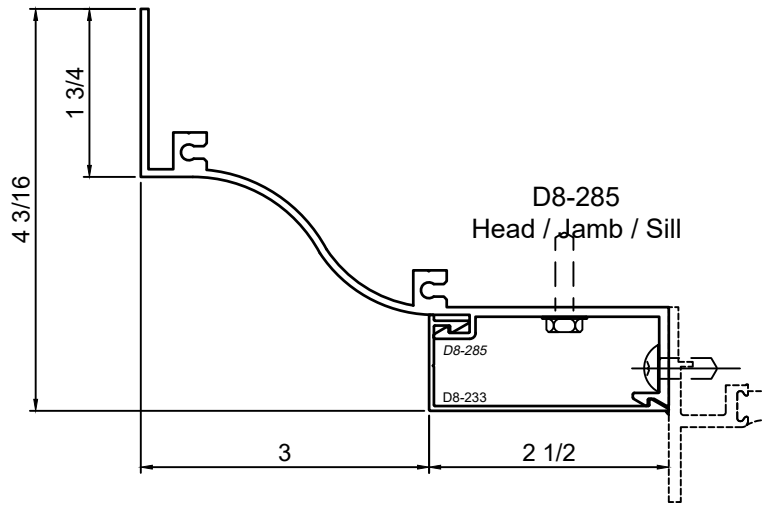

Pan Sections - All Windows

Product Details - Post Set Box Pan - D8-285 w/ D8-233 Cover

Note: Panning shown is a sampling of WINCO's offering. Not all shapes are held in stock and minimum quantity order may be required. Consult your local WINCO sales representative for other panning shapes available. It is WINCO's recommendation to install all trim and materials per WINCO's installation instructions.

WINCO RESERVES THE RIGHT TO MODIFY OR CHANGE INFORMATION WITHIN THIS BOOK WHEN DEEMED NECESSARY FOR PRODUCT IMPROVEMENT

© WINCO WINDOW COMPANY, INC. 2021

Contoured Box Pan (Post-Set)	
Head / Jamb	Sill
D8-285 w/ D8-233	use w/ D8-285 w/ D8-233

SCALE 6"=1'-0"