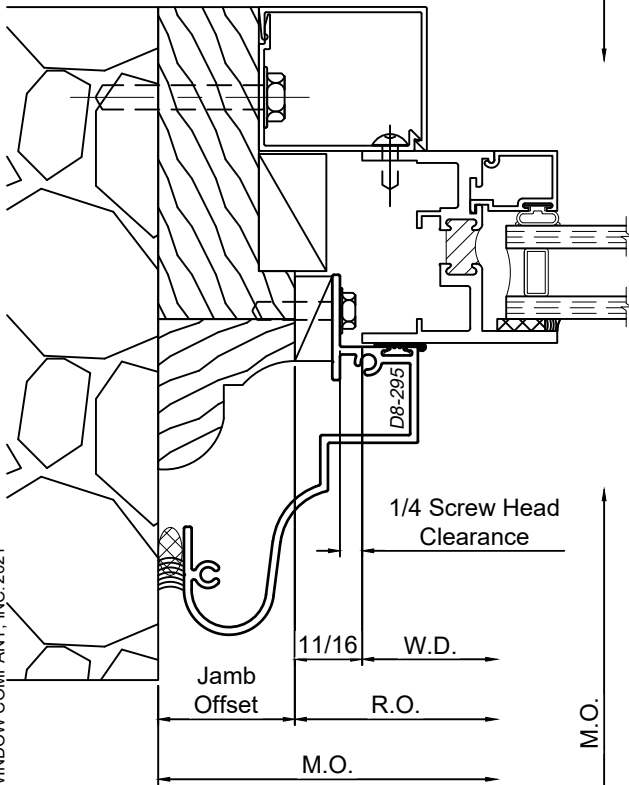

SCALE 6"=1'-0"