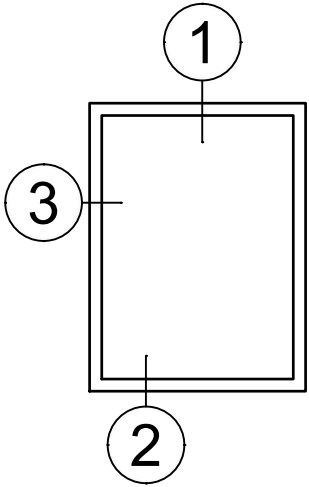

Pan Sections - All Windows

Product Details - Pre Set Box Pan (Contoured)

Note: Panning shown is a sampling of WINCO's offering. Not all shapes are held in stock and minimum quantity order may be required. Consult your local WINCO sales representative for other panning shapes available. It is WINCO's recommendation to install all trim and materials per WINCO's installation instructions.

WINCO RESERVES THE RIGHT TO MODIFY OR CHANGE INFORMATION WITHIN THIS BOOK WHEN DEEMED NECESSARY FOR PRODUCT IMPROVEMENT

1