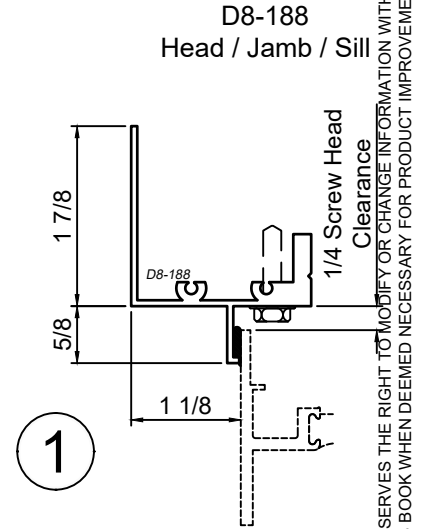

SCALE 6"=1'-0"

Pan Sections - All Windows

Product Details - Pre Set Box Pan (Flat)

Note: Panning shown is a sampling of WINCO's offering. Not all shapes are held in stock and minimum quantity order may be required. Consult your local WINCO sales representative for other panning shapes available. It is WINCO's recommendation to install all trim and materials per WINCO's installation instructions.