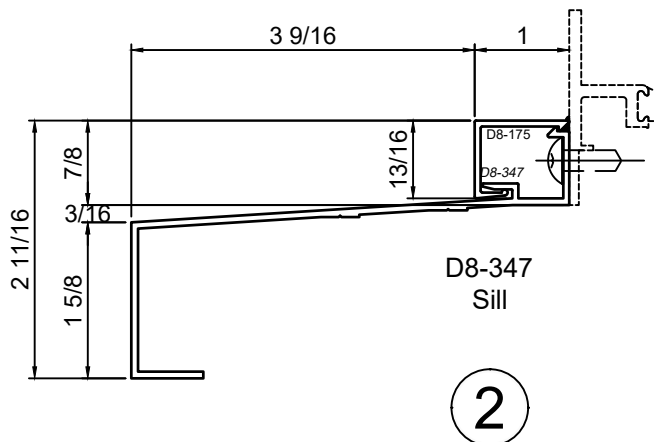

Contoured Post Set Pan	
Head / Jamb	Sill
D8-346 w/ D8-175	use w/ D8-347 w/ D8-175