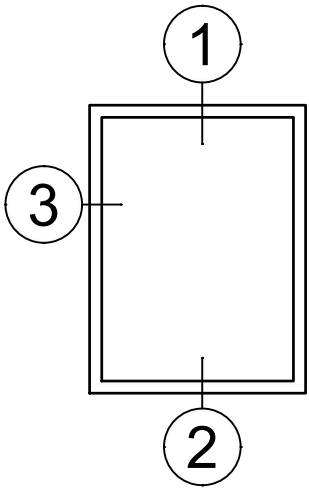

Pan Sections - All Windows

Product Details - Post Set Box Pan - D8-285 w/ D8-233 Cover

Note: Panning shown is a sampling of WINCO's offering. Not all shapes are held in stock and minimum quantity order may be required. Consult your local WINCO sales representative for other panning shapes available. It is WINCO's recommendation to install all trim and materials per WINCO's installation instructions.

WINCO RESERVES THE RIGHT TO MODIFY OR CHANGE INFORMATION WITHIN THIS BOOK WHEN DEEMED NECESSARY FOR PRODUCT IMPROVEMENT

© WINCO WINDOW COMPANY, INC. 2021

Contoured Box Pan (Post-Set)	
Head / Jamb	Sill
D8-285 w/ D8-233	use w/ D8-285 w/ D8-233

SCALE 6"=1'-0"