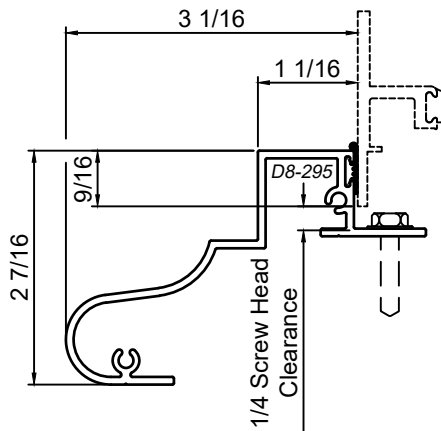

D8-295
Head / Jamb / Sill

© WINCO WINDOW COMPANY, INC. 2021

Contoured Box Pan	
Head / Jamb	Sill
D8-295	use w/ D8-295

SCALE 6"=1'-0"