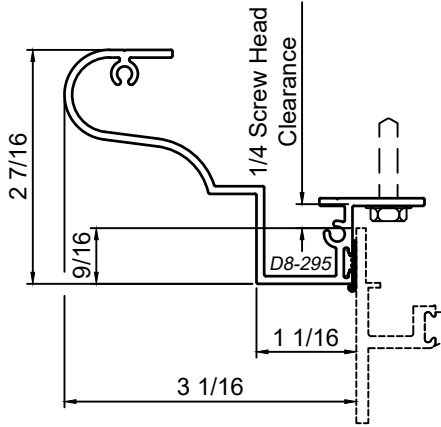

Pan Sections - All Windows

Product Details - Pre Set Box Pan (Contoured)

Note: Panning shown is a sampling of WINCO's offering. Not all shapes are held in stock and minimum quantity order may be required. Consult your local WINCO sales representative for other panning shapes available. It is WINCO's recommendation to install all trim and materials per WINCO's installation instructions.

WINCO RESERVES THE RIGHT TO MODIFY OR CHANGE INFORMATION WITHIN THIS BOOK WHEN DEEMED NECESSARY FOR PRODUCT IMPROVEMENT

1