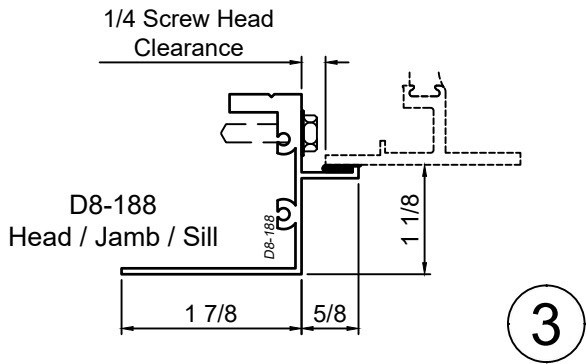

SCALE 6"=1'-0"

Pan Sections - All Windows

Product Details - Pre Set Box Pan (Flat)

Note: Panning shown is a sampling of WINCO's offering. Not all shapes are held in stock and minimum quantity order may be required. Consult your local WINCO sales representative for other panning shapes available. It is WINCO's recommendation to install all trim and materials per WINCO's installation instructions.