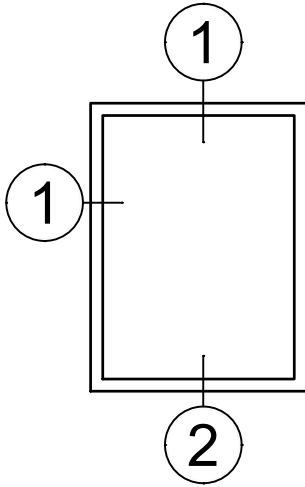

Pan Sections - All Windows

Product Details - Pre Set Pan (Contoured)

Note: Panning shown is a sampling of WINCO's offering. Not all shapes are held in stock and minimum quantity order may be required. Consult your local WINCO sales representative for other panning shapes available. It is WINCO's recommendation to install all trim and materials per WINCO's installation instructions.

Contoured Pre Set Pan	
Head / Jamb	Sill
D8-287	use w/ D8-286