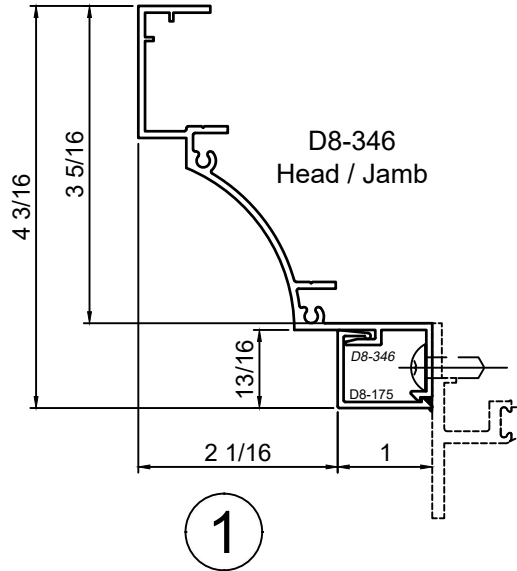

Contoured Post Set Pan	
Head / Jamb	Sill
D8-346 w/ D8-175	use w/ D8-347 w/ D8-175