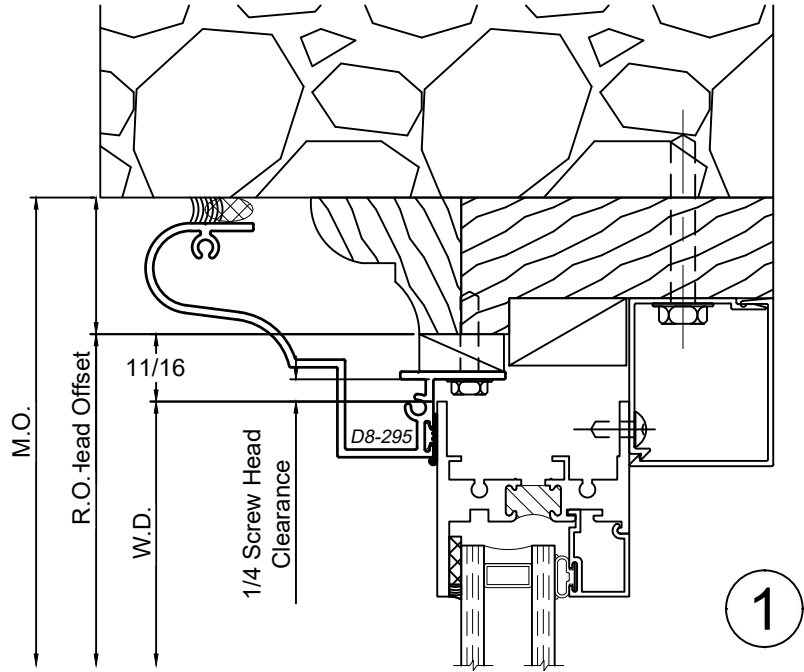

Pan Sections - All Windows

Product Details - Pre Set Box Pan - Assembly Details

Note: Panning shown is a sampling of WINCO's offering. Not all shapes are held in stock and minimum quantity order may be required. Consult your local WINCO sales representative for other panning shapes available. It is WINCO's recommendation to install all trim and materials per WINCO's installation instructions.

WINCO RESERVES THE RIGHT TO MODIFY OR CHANGE INFORMATION WITHIN THIS BOOK WHEN DEEMED NECESSARY FOR PRODUCT IMPROVEMENT

© WINCO WINDOW COMPANY, INC. 2021

Generic Interior Snap Trim shown. Actual Snap Trim requirements are project specific.