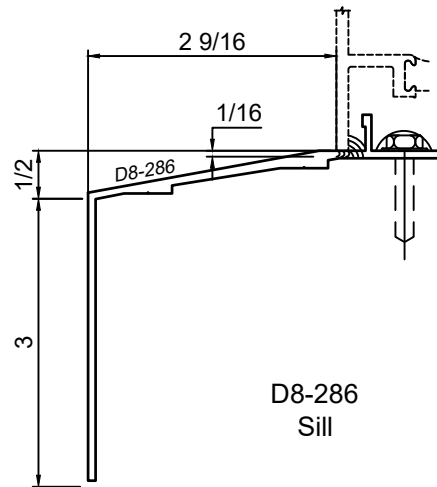

© WINCO WINDOW COMPANY, INC. 2021

SCALE 6"=1'-0"