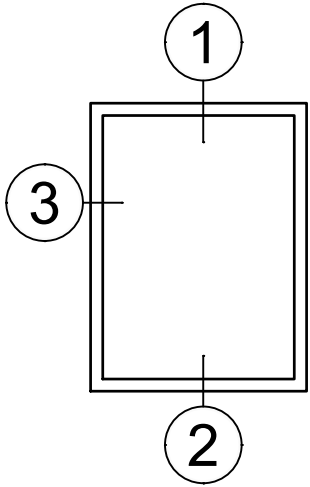

SCALE 6"=1'-0"

Pan Sections - All Windows

Product Details - Pre Set Box Pan (Flat)

Note: Panning shown is a sampling of WINCO's offering. Not all shapes are held in stock and minimum quantity order may be required. Consult your local WINCO sales representative for other panning shapes available. It is WINCO's recommendation to install all trim and materials per WINCO's installation instructions.