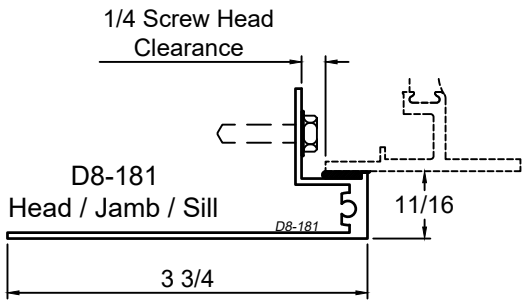

Pan Sections - All Windows

Product Details - Pre Set Box Pan (Flat)

Note: Panning shown is a sampling of WINCO's offering. Not all shapes are held in stock and minimum quantity order may be required. Consult your local WINCO sales representative for other panning shapes available. It is WINCO's recommendation to install all trim and materials per WINCO's installation instructions.

WINCO RESERVES THE RIGHT TO MODIFY OR CHANGE INFORMATION WITHIN THIS BOOK WHEN DEEMED NECESSARY FOR PRODUCT IMPROVEMENT

© WINCO WINDOW COMPANY, INC. 2021

Flat Box Pan		
Head / Jamb		Sill
D8-181	use w/	D8-181
D8-188	use w/	D8-188*
* D8-188 typically furnished w/ D8-189 Sill Pan - See Pan / All / 2		

SCALE 6"=1'-0"