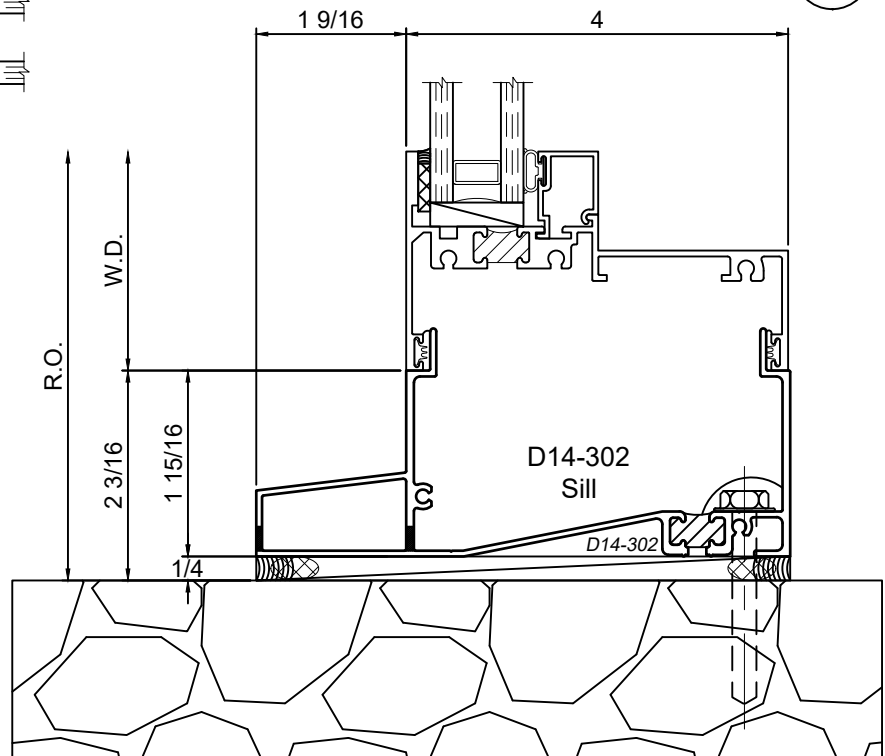

Pan Sections - All Windows

Product Details - Pan Receptor - 4 Inch Frames

Note: Panning shown is a sampling of WINCO's offering. Not all shapes are held in stock and minimum quantity order may be required. Consult your local WINCO sales representative for other panning shapes available. It is WINCO's recommendation to install all trim and materials per WINCO's installation instructions.

WINCO RESERVES THE RIGHT TO MODIFY OR CHANGE INFORMATION WITHIN THIS BOOK WHEN DEEMED NECESSARY FOR PRODUCT IMPROVEMENT

© WINCO WINDOW COMPANY, INC. 2021

1

See 1450 / 3410 / 4410 / 4500 Window Section(s) for possible window frame configurations.

2

3

SCALE 6"=1'-0"