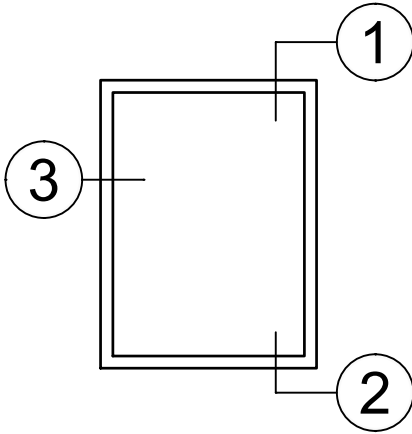

Pan Sections - All Windows

Product Details - Pan Receptor - 4-1/2 Inch Frames

Note: Panning shown is a sampling of WINCO's offering. Not all shapes are held in stock and minimum quantity order may be required. Consult your local WINCO sales representative for other panning shapes available. It is WINCO's recommendation to install all trim and materials per WINCO's installation instructions.

WINCO RESERVES THE RIGHT TO MODIFY OR CHANGE INFORMATION WITHIN THIS BOOK WHEN DEEMED NECESSARY FOR PRODUCT IMPROVEMENT

© WINCO WINDOW COMPANY, INC. 2021

1

See 1550 Window Section for possible window frame configurations.