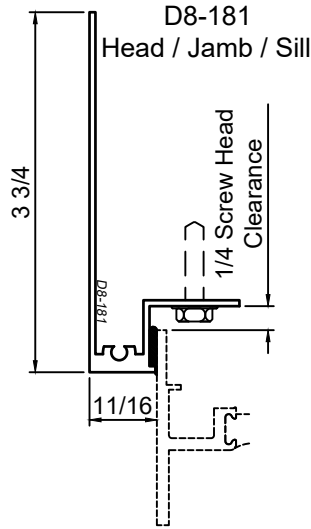

SCALE 6"=1'-0"

Pan Sections - All Windows

Product Details - Pre Set Box Pan (Flat)

Note: Panning shown is a sampling of WINCO's offering. Not all shapes are held in stock and minimum quantity order may be required. Consult your local WINCO sales representative for other panning shapes available. It is WINCO's recommendation to install all trim and materials per WINCO's installation instructions.