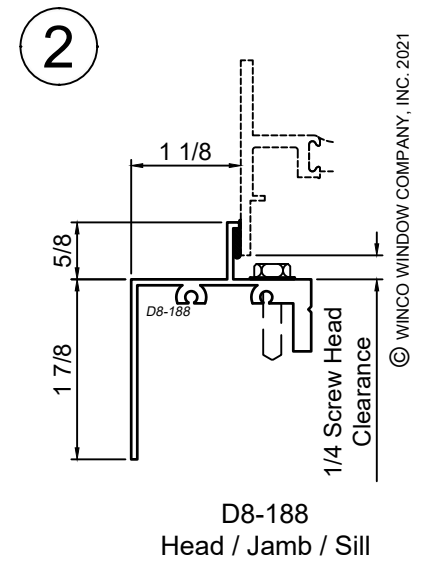

SCALE 6"=1'-0"

Pan Sections - All Windows

Product Details - Pre Set Box Pan (Flat)

Note: Panning shown is a sampling of WINCO's offering. Not all shapes are held in stock and minimum quantity order may be required. Consult your local WINCO sales representative for other panning shapes available. It is WINCO's recommendation to install all trim and materials per WINCO's installation instructions.