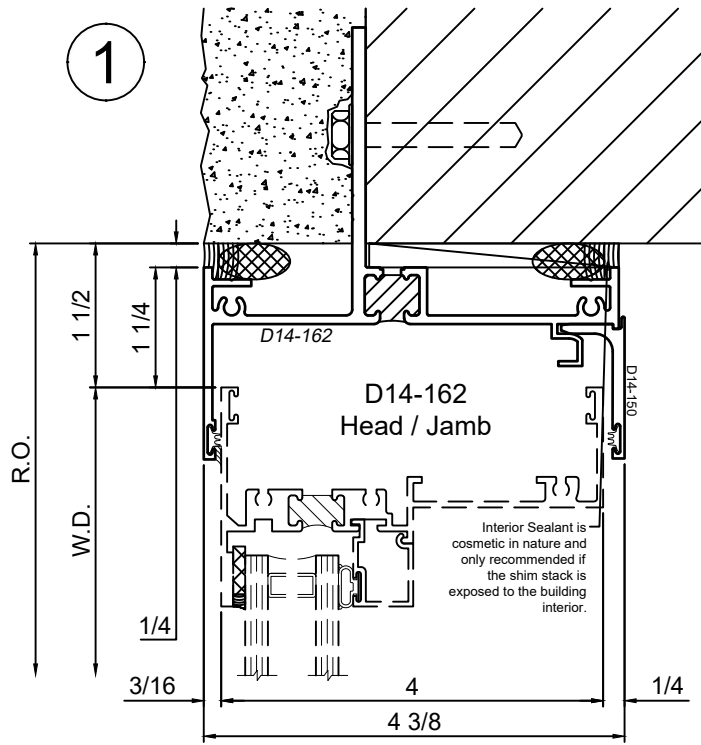

WINCO RESERVES THE RIGHT TO MODIFY OR CHANGE INFORMATION WITHIN THIS BOOK WHEN DEEMED NECESSARY FOR PRODUCT IMPROVEMENT