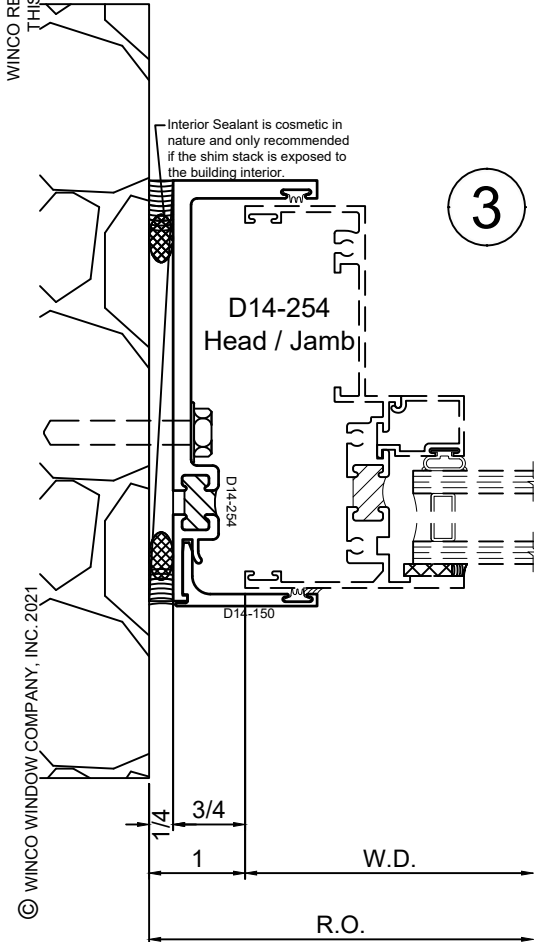

3

4

2

SCALE 6"=1'-0"

Receptor Sections - 4 Inch Windows

Product Details - Head / Jamb Receptors and Sub-Sills

Note: Trim shown is a sampling of WINCO's offering. Not all shapes are held in stock and minimum quantity order may be required. Consult your local WINCO sales representative for other trims available. It is WINCO's recommendation to install all trim and materials per WINCO's installation instructions.

SCALE 6"=1'-0"

Receptor Sections - 4 Inch Windows

Product Details - Head / Jamb Receptors and Sub-Sills

Note: Trim shown is a sampling of WINCO's offering. Not all shapes are held in stock and minimum quantity order may be required. Consult your local WINCO sales representative for other trims available. It is WINCO's recommendation to install all trim and materials per WINCO's installation instructions.