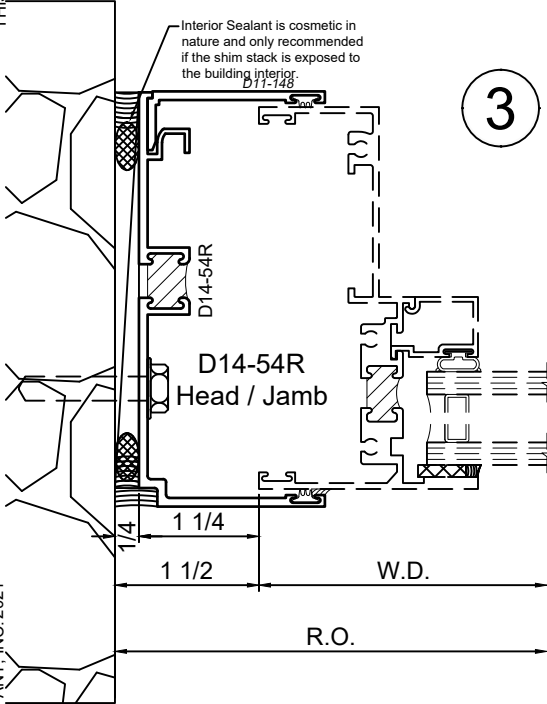

Receptor Sections - 4 Inch Windows

Product Details - Head / Jamb Receptors and Sub-Sills

Note: Trim shown is a sampling of WINCO's offering. Not all shapes are held in stock and minimum quantity order may be required. Consult your local WINCO sales representative for other trims available. It is WINCO's recommendation to install all trim and materials per WINCO's installation instructions.

3

4

2

SCALE 6"=1'-0"

Receptor Sections - 4 Inch Windows

Product Details - Head / Jamb Receptors and Sub-Sills

Note: Trim shown is a sampling of WINCO's offering. Not all shapes are held in stock and minimum quantity order may be required. Consult your local WINCO sales representative for other trims available. It is WINCO's recommendation to install all trim and materials per WINCO's installation instructions.