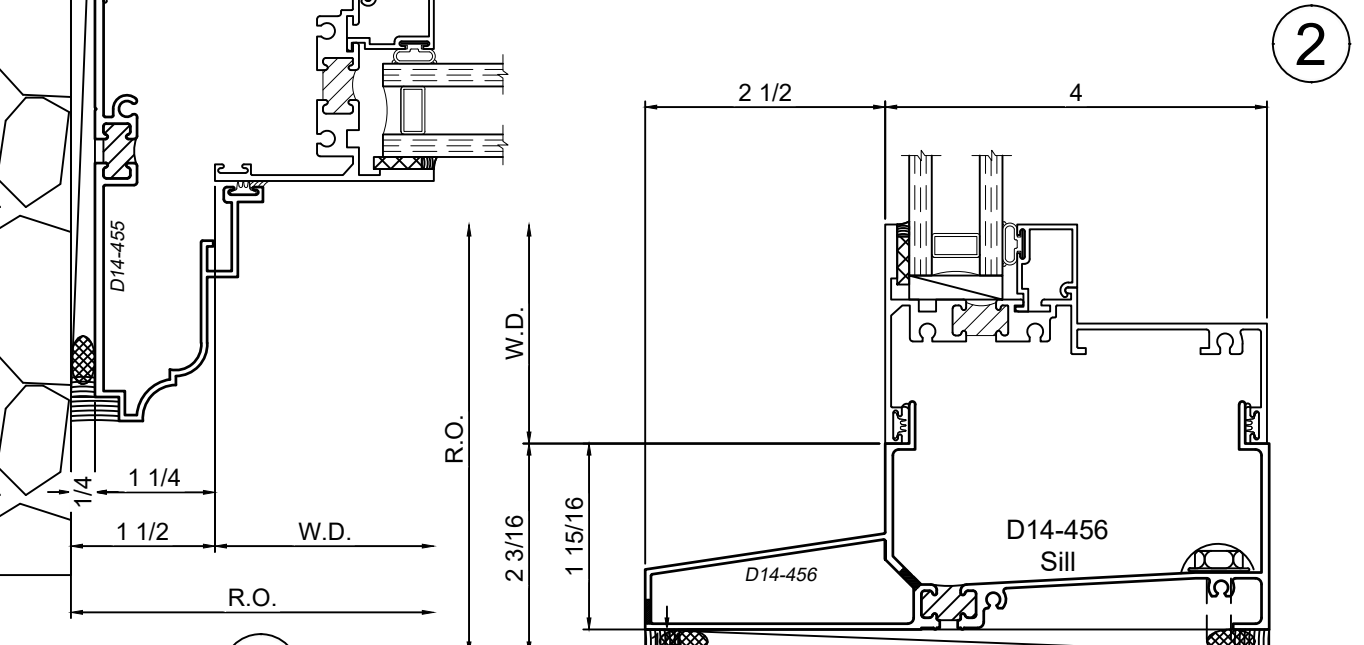

Receptor Sections - 4 Inch Windows

Product Details - Head / Jamb Receptors and Sub-Sills

Note: Trim shown is a sampling of WINCO's offering. Not all shapes are held in stock and minimum quantity order may be required. Consult your local WINCO sales representative for other trims available. It is WINCO's recommendation to install all trim and materials per WINCO's installation instructions.

WINCO RESERVES THE RIGHT TO MODIFY OR CHANGE INFORMATION WITHIN THIS BOOK WHEN DEEMED NECESSARY FOR PRODUCT IMPROVEMENT

© WINCO WINDOW COMPANY, INC. 2021

SCALE 6"=1'-0"