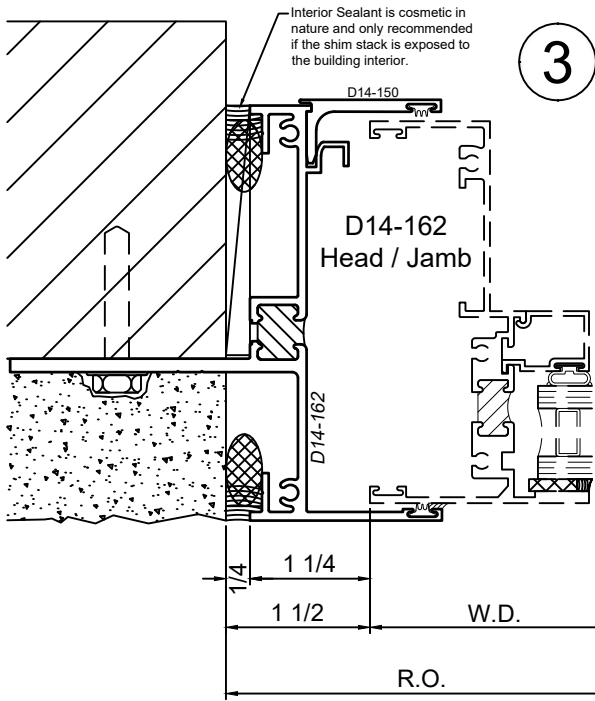

WINCO RESERVES THE RIGHT TO MODIFY OR CHANGE INFORMATION WITHIN THIS BOOK WHEN DEEMED NECESSARY FOR PRODUCT IMPROVEMENT

© WINCO WINDOW COMPANY, INC. 2021

SCALE 6"=1'-0"

Receptor Sections - 4 Inch Windows

Product Details - Head / Jamb Receptors and Sub-Sills

Note: Trim shown is a sampling of WINCO's offering. Not all shapes are held in stock and minimum quantity order may be required. Consult your local WINCO sales representative for other trims available. It is WINCO's recommendation to install all trim and materials per WINCO's installation instructions.

© WINCO WINDOW COMPANY, INC. 2021

SCALE 6"=1'-0"