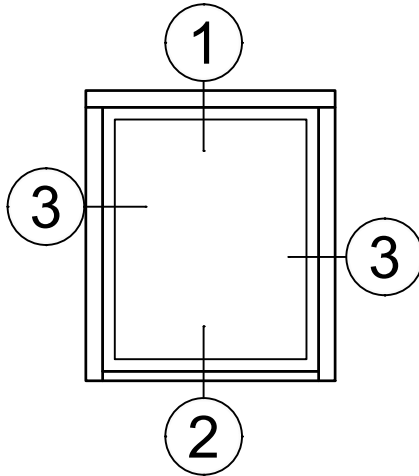

© WINCO WINDOW COMPANY, INC. 2021

SCALE 6"=1'-0"

Receptor Sections - 4 Inch Windows

Product Details - Head / Jamb Receptors and Sub-Sills

Note: Trim shown is a sampling of WINCO's offering. Not all shapes are held in stock and minimum quantity order may be required. Consult your local WINCO sales representative for other trims available. It is WINCO's recommendation to install all trim and materials per WINCO's installation instructions.

SCALE 6"=1'-0"

Receptor Sections - 4 Inch Windows

Product Details - Head / Jamb Receptors and Sub-Sills

Note: Trim shown is a sampling of WINCO's offering. Not all shapes are held in stock and minimum quantity order may be required. Consult your local WINCO sales representative for other trims available. It is WINCO's recommendation to install all trim and materials per WINCO's installation instructions.