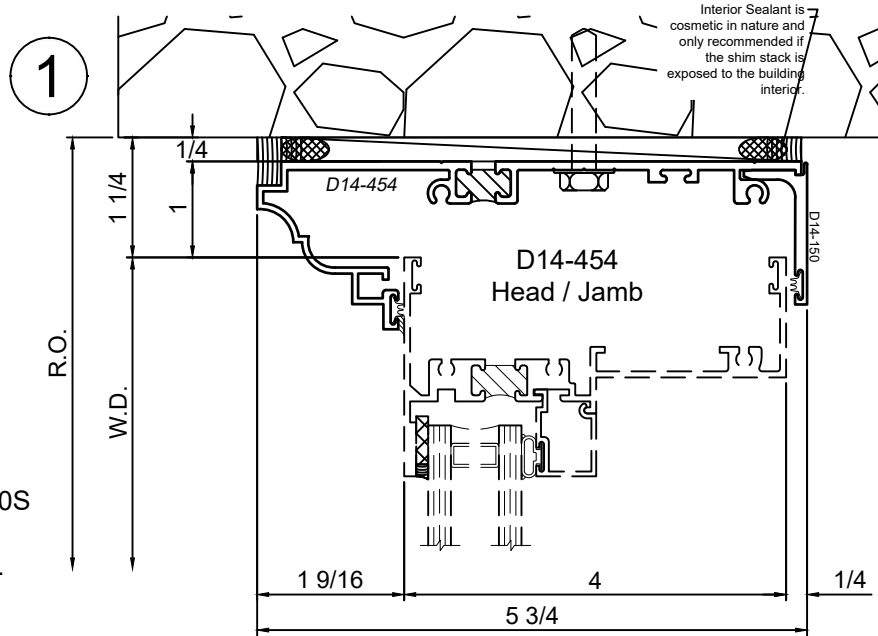

WINCO RESERVES THE RIGHT TO MODIFY OR CHANGE INFORMATION WITHIN THIS BOOK WHEN DEEMED NECESSARY FOR PRODUCT IMPROVEMENT

© WINCO WINDOW COMPANY, INC. 2021

SCALE 6"=1'-0"