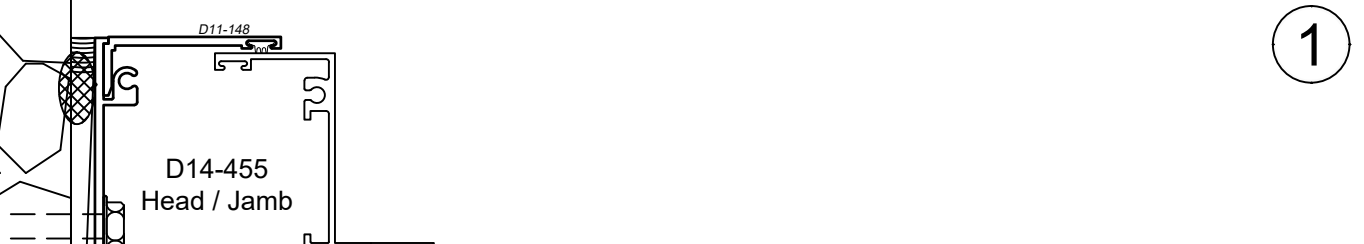

Receptor Sections - 4 Inch Windows

Product Details - Head / Jamb Receptors and Sub-Sills

Note: Trim shown is a sampling of WINCO's offering. Not all shapes are held in stock and minimum quantity order may be required. Consult your local WINCO sales representative for other trims available. It is WINCO's recommendation to install all trim and materials per WINCO's installation instructions.

WINCO RESERVES THE RIGHT TO MODIFY OR CHANGE INFORMATION WITHIN THIS BOOK WHEN DEEMED NECESSARY FOR PRODUCT IMPROVEMENT

© WINCO WINDOW COMPANY, INC. 2021

SCALE 6"=1'-0"