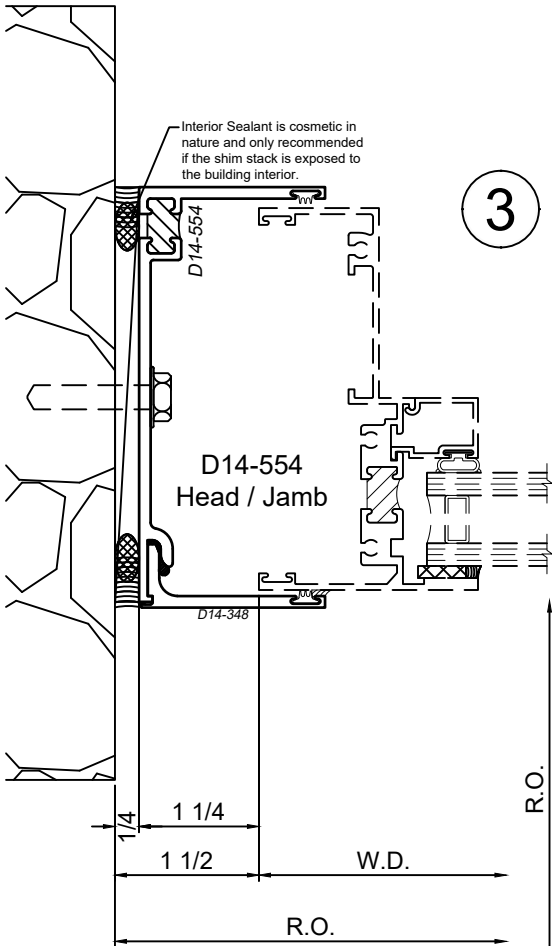

WINCO RESERVES THE RIGHT TO MODIFY OR CHANGE INFORMATION WITHIN THIS BOOK WHEN DEEMED NECESSARY FOR PRODUCT IMPROVEMENT

© WINCO WINDOW COMPANY, INC. 2021

SCALE 6"=1'-0"