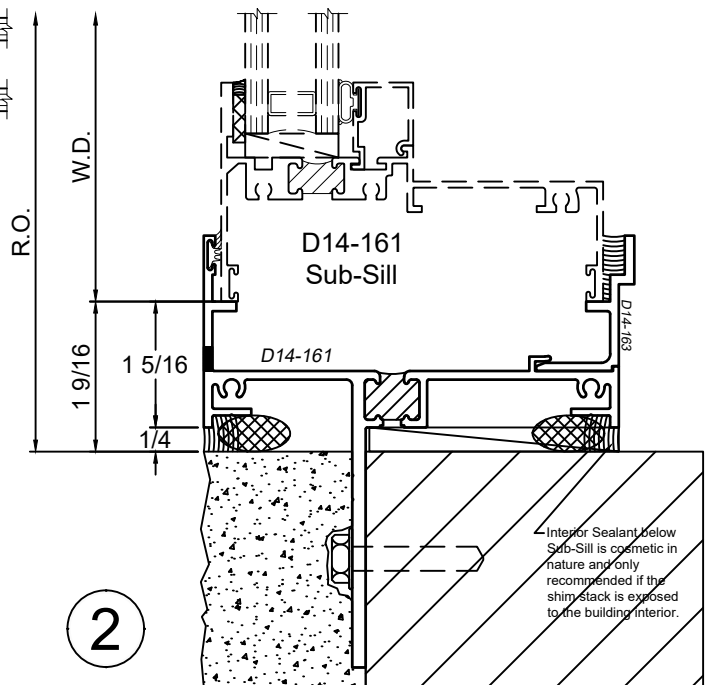

© WINCO WINDOW COMPANY, INC. 2021

SCALE 6"=1'-0"