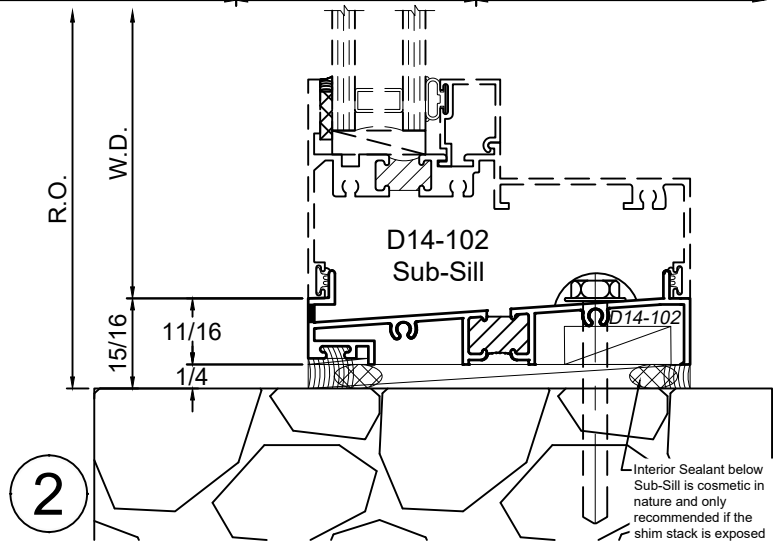

Receptor Sections - 4 Inch Windows

Product Details - Head / Jamb Receptors and Sub-Sills

Note: Trim shown is a sampling of WINCO's offering. Not all shapes are held in stock and minimum quantity order may be required. Consult your local WINCO sales representative for other trims available. It is WINCO's recommendation to install all trim and materials per WINCO's installation instructions.

3

4

2

SCALE 6"=1'-0"

Receptor Sections - 4 Inch Windows

Product Details - Head / Jamb Receptors and Sub-Sills

Note: Trim shown is a sampling of WINCO's offering. Not all shapes are held in stock and minimum quantity order may be required. Consult your local WINCO sales representative for other trims available. It is WINCO's recommendation to install all trim and materials per WINCO's installation instructions.

SCALE 6"=1'-0"

Receptor Sections - 4 Inch Windows

Product Details - Head / Jamb Receptors and Sub-Sills

Note: Trim shown is a sampling of WINCO's offering. Not all shapes are held in stock and minimum quantity order may be required. Consult your local WINCO sales representative for other trims available. It is WINCO's recommendation to install all trim and materials per WINCO's installation instructions.