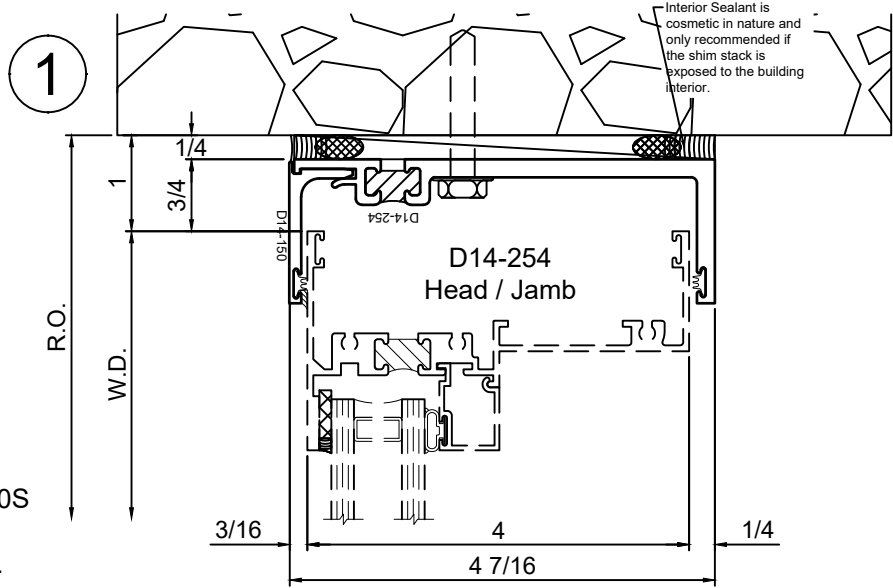

3

4

2

SCALE 6"=1'-0"

Receptor Sections - 4 Inch Windows

Product Details - Head / Jamb Receptors and Sub-Sills

Note: Trim shown is a sampling of WINCO's offering. Not all shapes are held in stock and minimum quantity order may be required. Consult your local WINCO sales representative for other trims available. It is WINCO's recommendation to install all trim and materials per WINCO's installation instructions.

SCALE 6"=1'-0"

Receptor Sections - 4 Inch Windows

Product Details - Head / Jamb Receptors and Sub-Sills

Note: Trim shown is a sampling of WINCO's offering. Not all shapes are held in stock and minimum quantity order may be required. Consult your local WINCO sales representative for other trims available. It is WINCO's recommendation to install all trim and materials per WINCO's installation instructions.