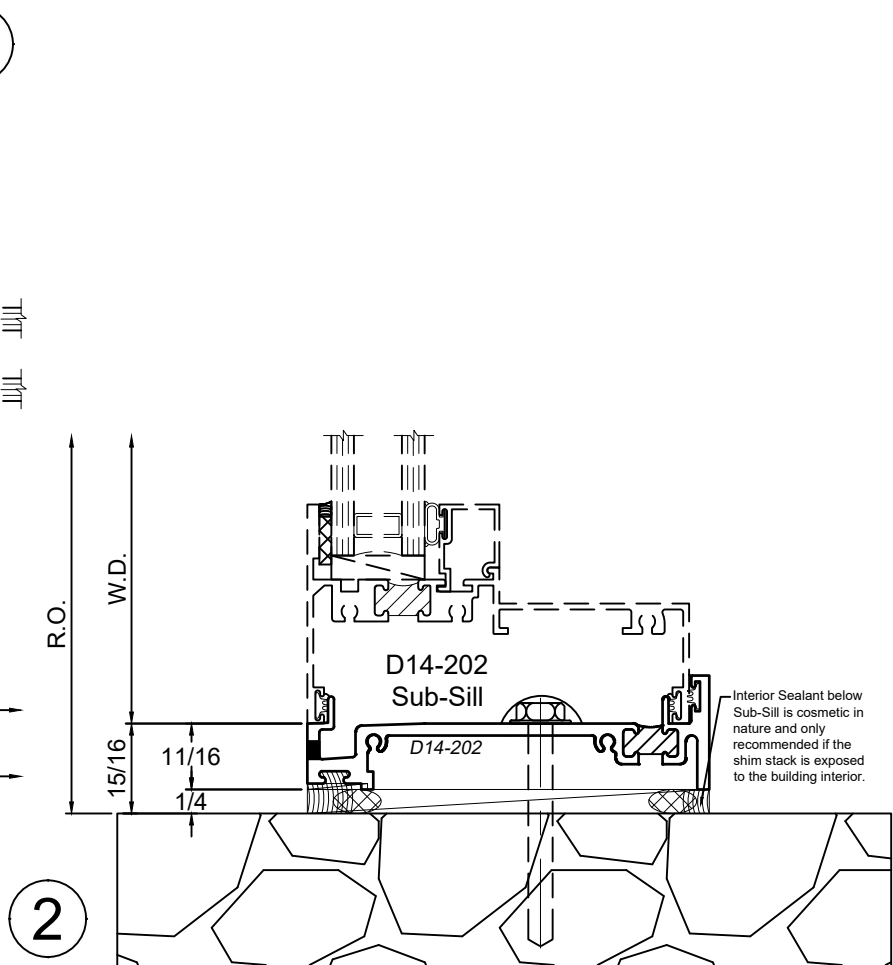

3

4

2

SCALE 6"=1'-0"

Receptor Sections - 4 Inch Windows

Product Details - Head / Jamb Receptors and Sub-Sills

Note: Trim shown is a sampling of WINCO's offering. Not all shapes are held in stock and minimum quantity order may be required. Consult your local WINCO sales representative for other trims available. It is WINCO's recommendation to install all trim and materials per WINCO's installation instructions.

SCALE 6"=1'-0"

Receptor Sections - 4 Inch Windows

Product Details - Head / Jamb Receptors and Sub-Sills

Note: Trim shown is a sampling of WINCO's offering. Not all shapes are held in stock and minimum quantity order may be required. Consult your local WINCO sales representative for other trims available. It is WINCO's recommendation to install all trim and materials per WINCO's installation instructions.