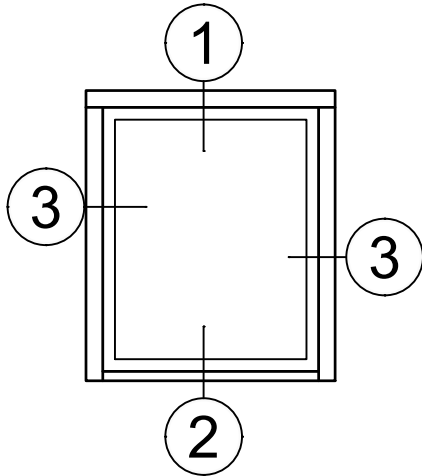

© WINCO WINDOW COMPANY, INC. 2021

SCALE 6"=1'-0"

Receptor Sections - 4 Inch Windows

Product Details - Head / Jamb Receptors and Sub-Sills

Note: Trim shown is a sampling of WINCO's offering. Not all shapes are held in stock and minimum quantity order may be required. Consult your local WINCO sales representative for other trims available. It is WINCO's recommendation to install all trim and materials per WINCO's installation instructions.

WINCO RESERVES THE RIGHT TO MODIFY OR CHANGE INFORMATION WITHIN THIS BOOK WHEN DEEMED NECESSARY FOR PRODUCT IMPROVEMENT

© WINCO WINDOW COMPANY, INC. 2021

SCALE 6"=1'-0"

Receptor Sections - 4 Inch Windows

Product Details - Head / Jamb Receptors and Sub-Sills

Note: Trim shown is a sampling of WINCO's offering. Not all shapes are held in stock and minimum quantity order may be required. Consult your local WINCO sales representative for other trims available. It is WINCO's recommendation to install all trim and materials per WINCO's installation instructions.