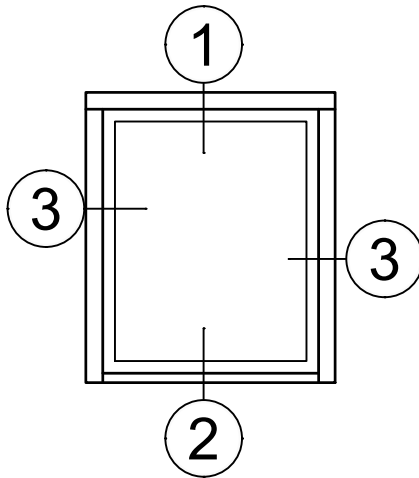

SCALE 6"=1'-0"

Receptor Sections - 4 Inch Windows

Product Details - Head / Jamb Receptors and Sub-Sills

Note: Trim shown is a sampling of WINCO's offering. Not all shapes are held in stock and minimum quantity order may be required. Consult your local WINCO sales representative for other trims available. It is WINCO's recommendation to install all trim and materials per WINCO's installation instructions.