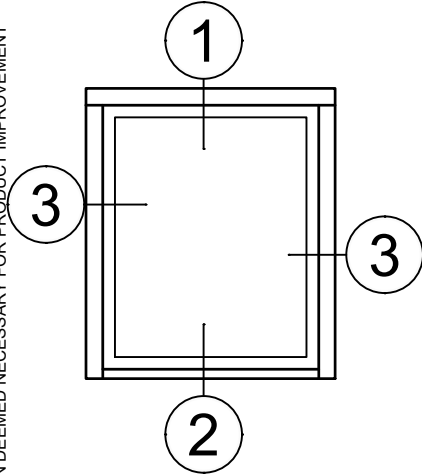

Receptor Sections - 4 Inch Windows

Product Details - Head / Jamb Receptors and Sub-Sills

Note: Trim shown is a sampling of WINCO's offering. Not all shapes are held in stock and minimum quantity order may be required. Consult your local WINCO sales representative for other trims available. It is WINCO's recommendation to install all trim and materials per WINCO's installation instructions.

WINCO RESERVES THE RIGHT TO MODIFY OR CHANGE INFORMATION WITHIN THIS BOOK WHEN DEEMED NECESSARY FOR PRODUCT IMPROVEMENT