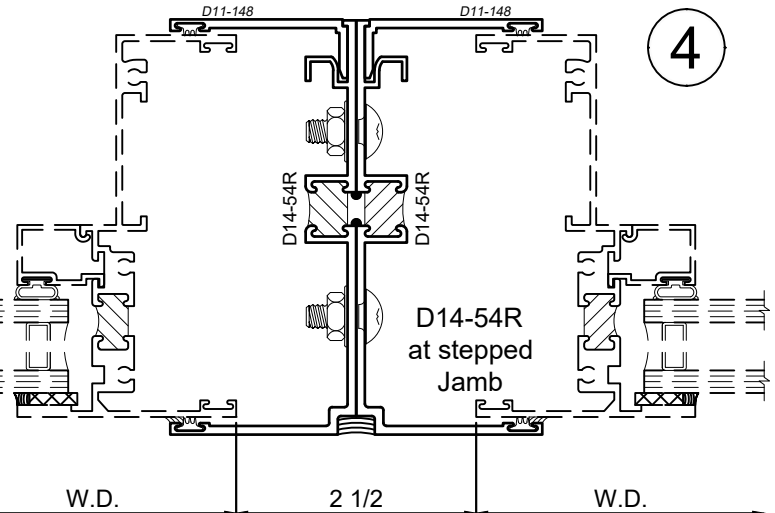

Receptor Sections - 4 Inch Windows

Product Details - Head / Jamb Receptors and Sub-Sills

Note: Trim shown is a sampling of WINCO's offering. Not all shapes are held in stock and minimum quantity order may be required. Consult your local WINCO sales representative for other trims available. It is WINCO's recommendation to install all trim and materials per WINCO's installation instructions.

3

4

2

SCALE 6"=1'-0"

Receptor Sections - 4 Inch Windows

Product Details - Head / Jamb Receptors and Sub-Sills

Note: Trim shown is a sampling of WINCO's offering. Not all shapes are held in stock and minimum quantity order may be required. Consult your local WINCO sales representative for other trims available. It is WINCO's recommendation to install all trim and materials per WINCO's installation instructions.

SCALE 6"=1'-0"

Receptor Sections - 4 Inch Windows

Product Details - Head / Jamb Receptors and Sub-Sills

Note: Trim shown is a sampling of WINCO's offering. Not all shapes are held in stock and minimum quantity order may be required. Consult your local WINCO sales representative for other trims available. It is WINCO's recommendation to install all trim and materials per WINCO's installation instructions.

© WINCO WINDOW COMPANY, INC. 2021

SCALE 6"=1'-0"