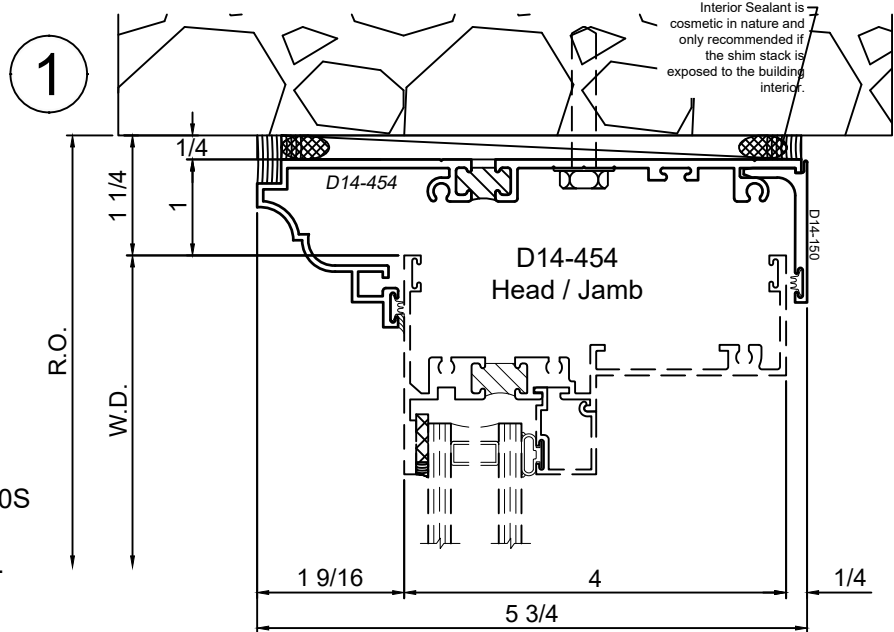

© WINCO WINDOW COMPANY, INC. 2021

SCALE 6"=1'-0"

Receptor Sections - 4 Inch Windows

Product Details - Head / Jamb Receptors and Sub-Sills

Note: Trim shown is a sampling of WINCO's offering. Not all shapes are held in stock and minimum quantity order may be required. Consult your local WINCO sales representative for other trims available. It is WINCO's recommendation to install all trim and materials per WINCO's installation instructions.

SCALE 6"=1'-0"

Receptor Sections - 4 Inch Windows

Product Details - Head / Jamb Receptors and Sub-Sills

Note: Trim shown is a sampling of WINCO's offering. Not all shapes are held in stock and minimum quantity order may be required. Consult your local WINCO sales representative for other trims available. It is WINCO's recommendation to install all trim and materials per WINCO's installation instructions.