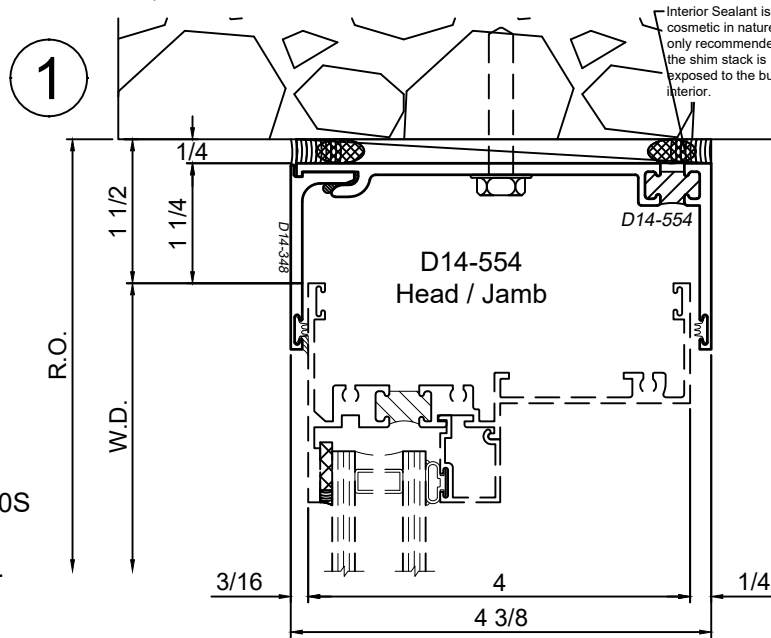

WINCO RESERVES THE RIGHT TO MODIFY OR CHANGE INFORMATION WITHIN THIS BOOK WHEN DEEMED NECESSARY FOR PRODUCT IMPROVEMENT

© WINCO WINDOW COMPANY, INC. 2021

SCALE 6"=1'-0"