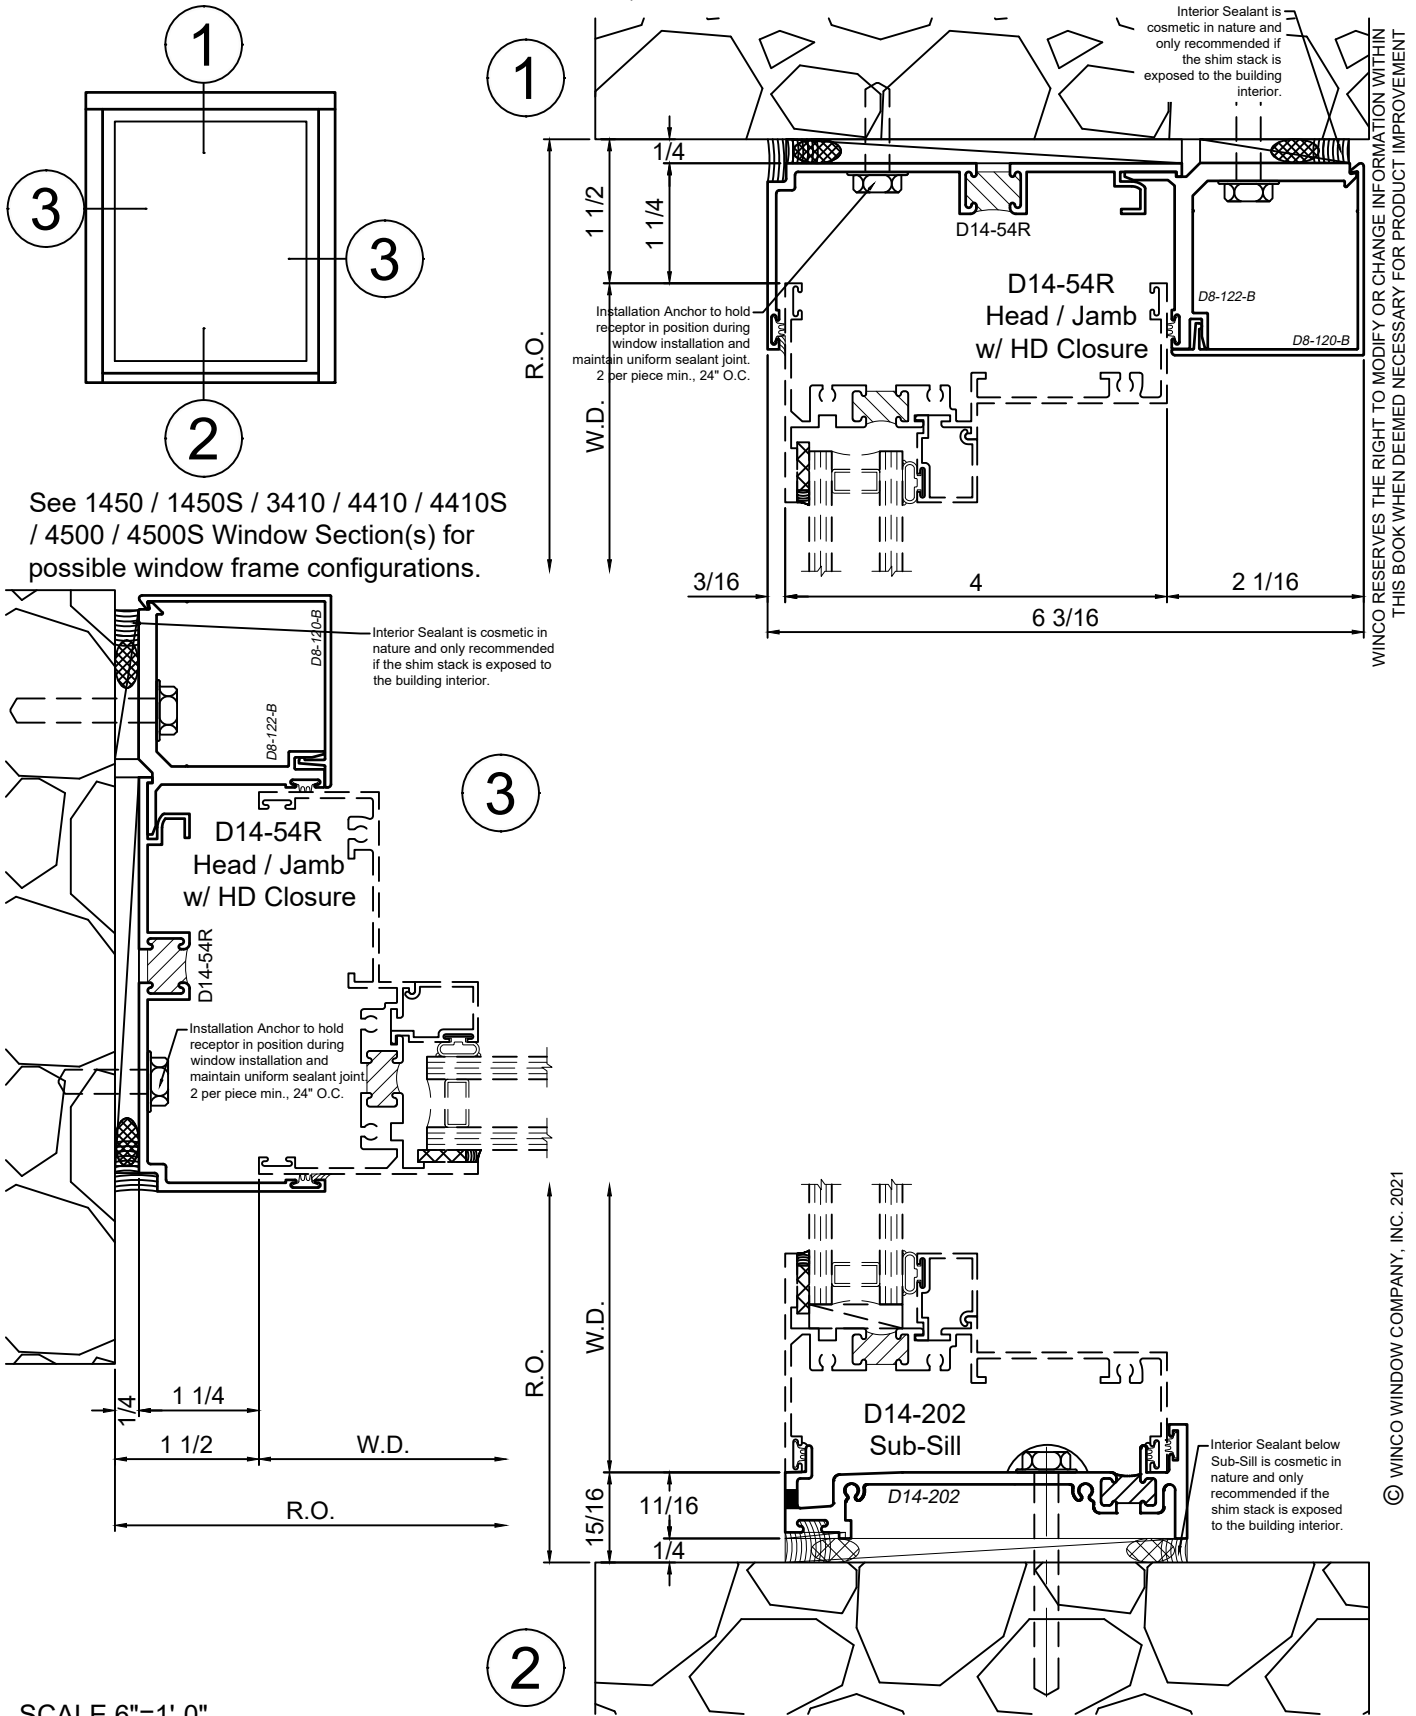

3

4

2

SCALE 6"=1'-0"

Receptor Sections - 4 Inch Windows

Product Details - Head / Jamb Receptors and Sub-Sills

Note: Trim shown is a sampling of WINCO's offering. Not all shapes are held in stock and minimum quantity order may be required. Consult your local WINCO sales representative for other trims available. It is WINCO's recommendation to install all trim and materials per WINCO's installation instructions.

SCALE 6"=1'-0"

Receptor Sections - 4 Inch Windows

Product Details - Head / Jamb Receptors and Sub-Sills

Note: Trim shown is a sampling of WINCO's offering. Not all shapes are held in stock and minimum quantity order may be required. Consult your local WINCO sales representative for other trims available. It is WINCO's recommendation to install all trim and materials per WINCO's installation instructions.