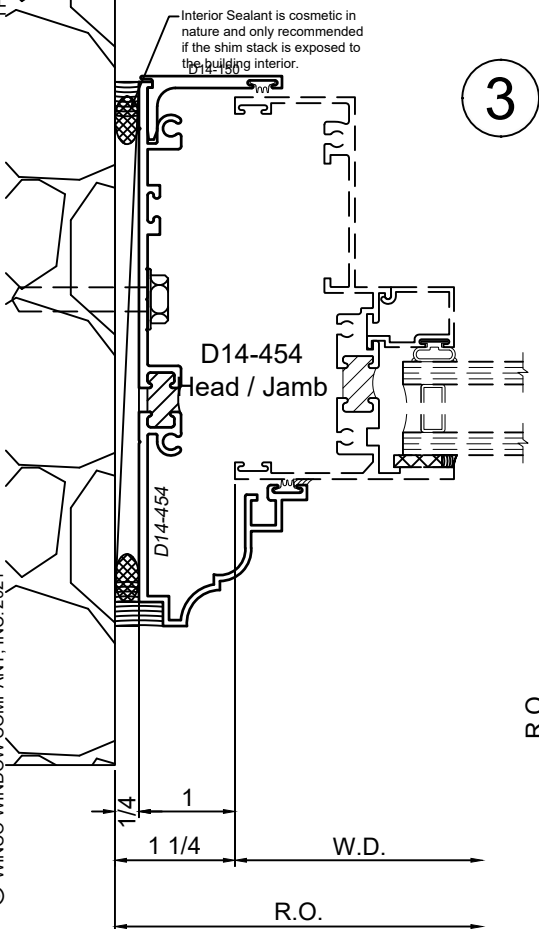

© WINCO WINDOW COMPANY, INC. 2021

SCALE 6"=1'-0"

Receptor Sections - 4 Inch Windows

Product Details - Head / Jamb Receptors and Sub-Sills

Note: Trim shown is a sampling of WINCO's offering. Not all shapes are held in stock and minimum quantity order may be required. Consult your local WINCO sales representative for other trims available. It is WINCO's recommendation to install all trim and materials per WINCO's installation instructions.

SCALE 6"=1'-0"

Receptor Sections - 4 Inch Windows

Product Details - Head / Jamb Receptors and Sub-Sills

Note: Trim shown is a sampling of WINCO's offering. Not all shapes are held in stock and minimum quantity order may be required. Consult your local WINCO sales representative for other trims available. It is WINCO's recommendation to install all trim and materials per WINCO's installation instructions.