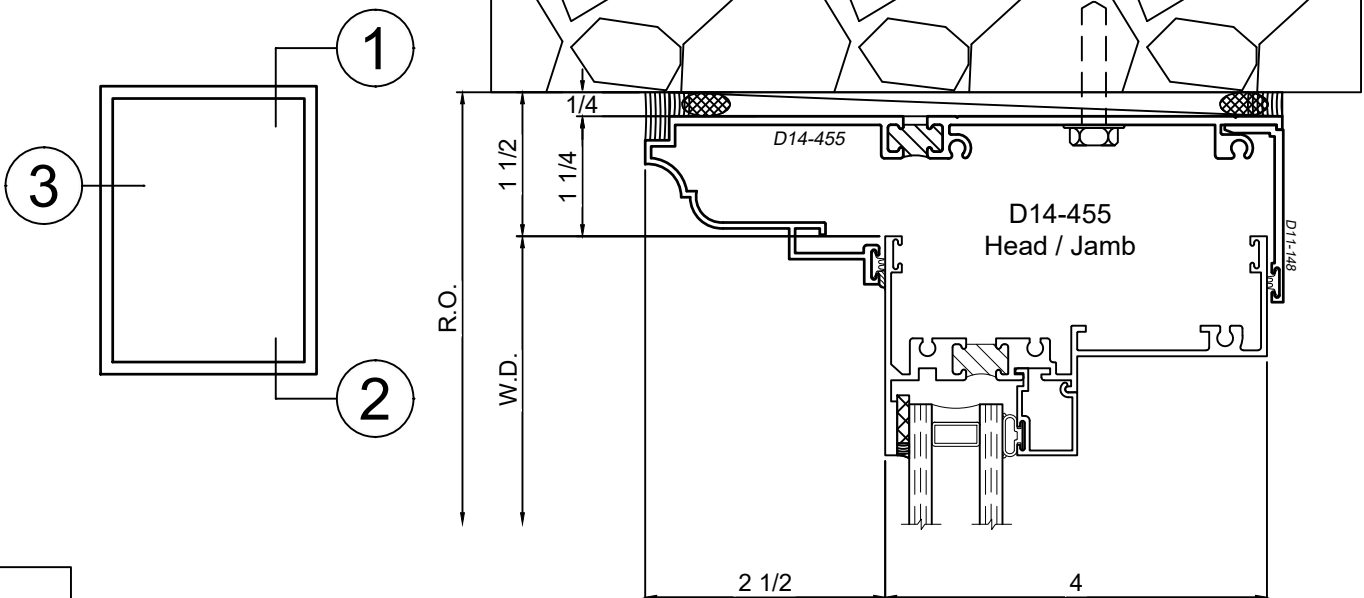

Receptor Sections - 4 Inch Windows

Product Details - Head / Jamb Receptors and Sub-Sills

Note: Trim shown is a sampling of WINCO's offering. Not all shapes are held in stock and minimum quantity order may be required. Consult your local WINCO sales representative for other trims available. It is WINCO's recommendation to install all trim and materials per WINCO's installation instructions.

WINCO RESERVES THE RIGHT TO MODIFY OR CHANGE INFORMATION WITHIN THIS BOOK WHEN DEEMED NECESSARY FOR PRODUCT IMPROVEMENT

© WINCO WINDOW COMPANY, INC. 2021

SCALE 6"=1'-0"