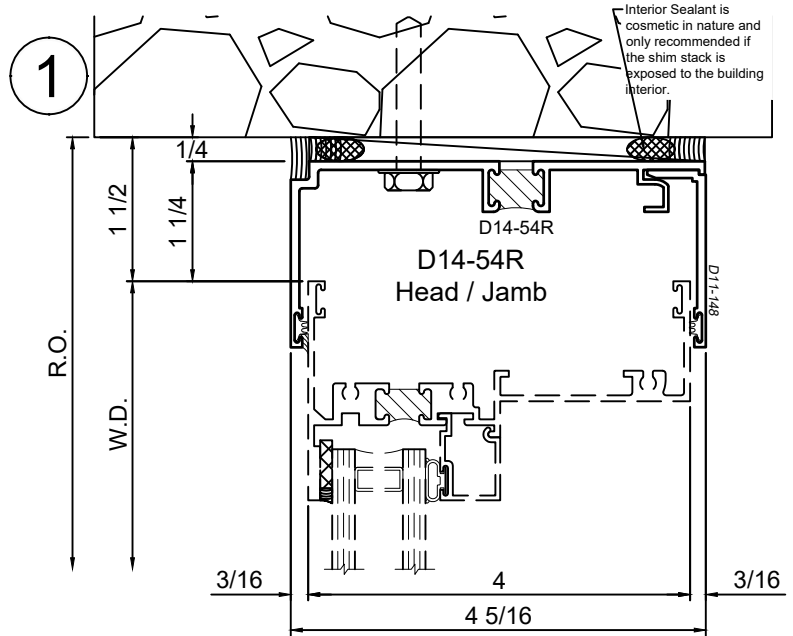

Receptor Sections - 4 Inch Windows

Product Details - Head / Jamb Receptors and Sub-Sills

Note: Trim shown is a sampling of WINCO's offering. Not all shapes are held in stock and minimum quantity order may be required. Consult your local WINCO sales representative for other trims available. It is WINCO's recommendation to install all trim and materials per WINCO's installation instructions.

3

4

2

SCALE 6"=1'-0"

Receptor Sections - 4 Inch Windows

Product Details - Head / Jamb Receptors and Sub-Sills

Note: Trim shown is a sampling of WINCO's offering. Not all shapes are held in stock and minimum quantity order may be required. Consult your local WINCO sales representative for other trims available. It is WINCO's recommendation to install all trim and materials per WINCO's installation instructions.