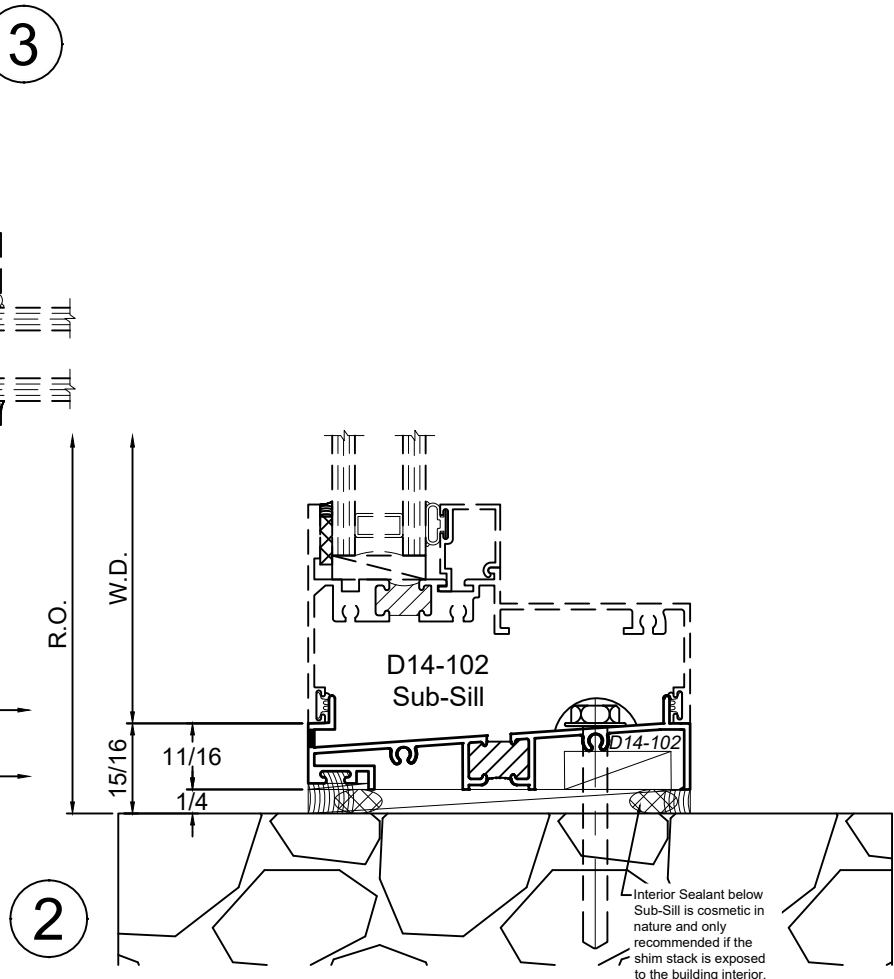

WINCO RESERVES THE RIGHT TO MODIFY OR CHANGE INFORMATION WITHIN THIS BOOK WHEN DEEMED NECESSARY FOR PRODUCT IMPROVEMENT

© WINCO WINDOW COMPANY, INC. 2021

SCALE 6"=1'-0"