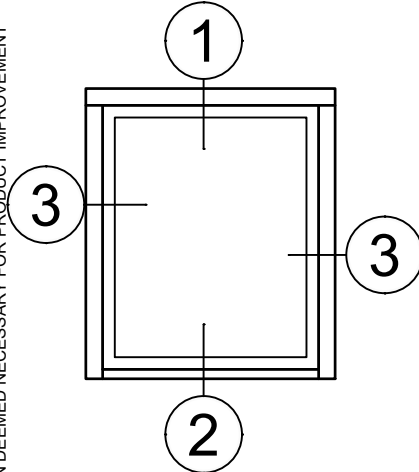

Receptor Sections - 4 Inch Windows

Product Details - Head / Jamb Receptors and Sub-Sills

Note: Trim shown is a sampling of WINCO's offering. Not all shapes are held in stock and minimum quantity order may be required. Consult your local WINCO sales representative for other trims available. It is WINCO's recommendation to install all trim and materials per WINCO's installation instructions.

WINCO RESERVES THE RIGHT TO MODIFY OR CHANGE INFORMATION WITHIN THIS BOOK WHEN DEEMED NECESSARY FOR PRODUCT IMPROVEMENT

© WINCO WINDOW COMPANY, INC. 2021