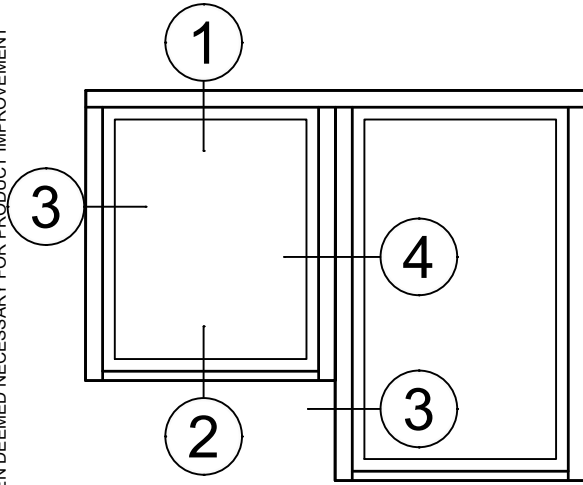

Receptor Sections - 4 Inch Windows

Product Details - Head / Jamb Receptors and Sub-Sills

Note: Trim shown is a sampling of WINCO's offering. Not all shapes are held in stock and minimum quantity order may be required. Consult your local WINCO sales representative for other trims available. It is WINCO's recommendation to install all trim and materials per WINCO's installation instructions.

WINCO RESERVES THE RIGHT TO MODIFY OR CHANGE INFORMATION WITHIN THIS BOOK WHEN DEEMED NECESSARY FOR PRODUCT IMPROVEMENT

See 1450 / 1450S / 3410 / 4410 / 4410S / 4500 / 4500S Window Section(s) for possible window frame configurations.