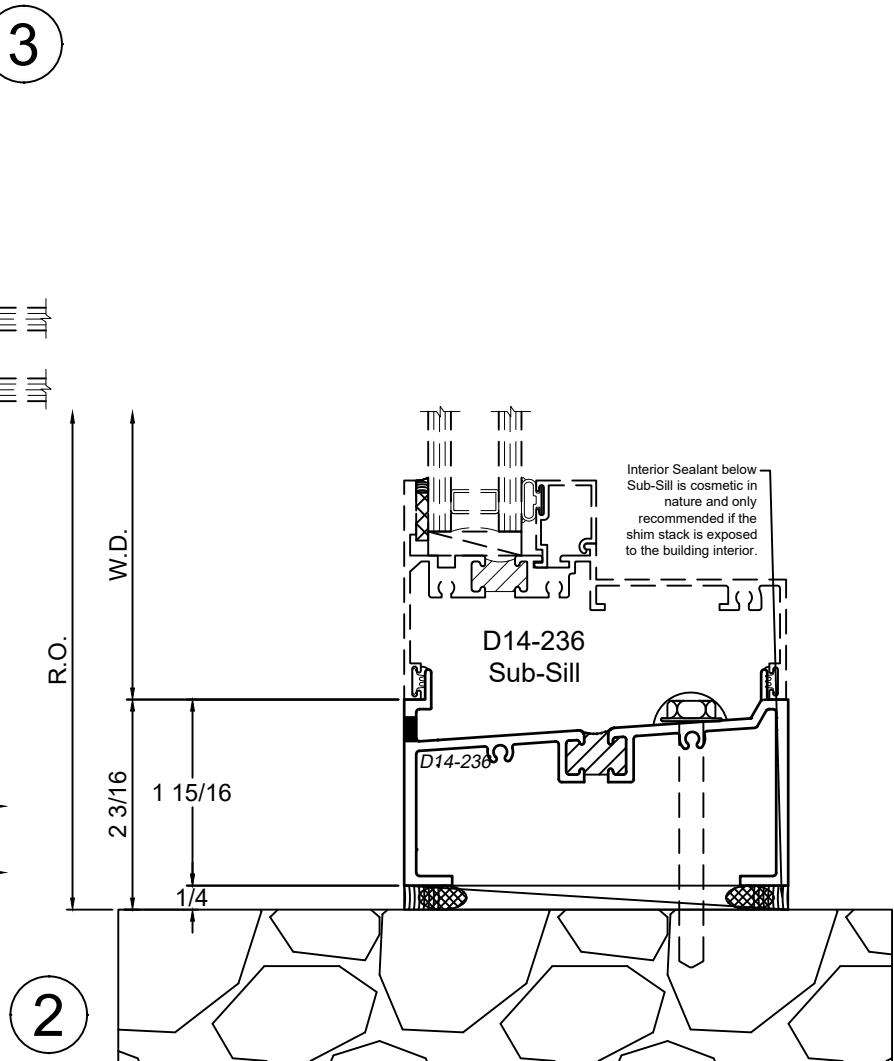

See 1450 / 1450S / 3410 / 4410 / 4410S / 4500 / 4500S Window Section(s) for possible window frame configurations.