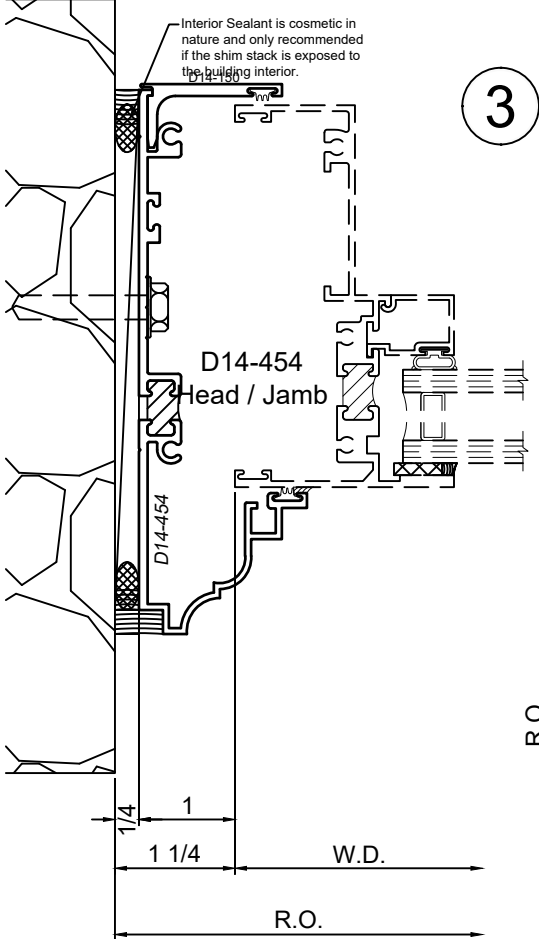

WINCO RESERVES THE RIGHT TO MODIFY OR CHANGE INFORMATION WITHIN THIS BOOK WHEN DEEMED NECESSARY FOR PRODUCT IMPROVEMENT

© WINCO WINDOW COMPANY, INC. 2021

SCALE 6"=1'-0"