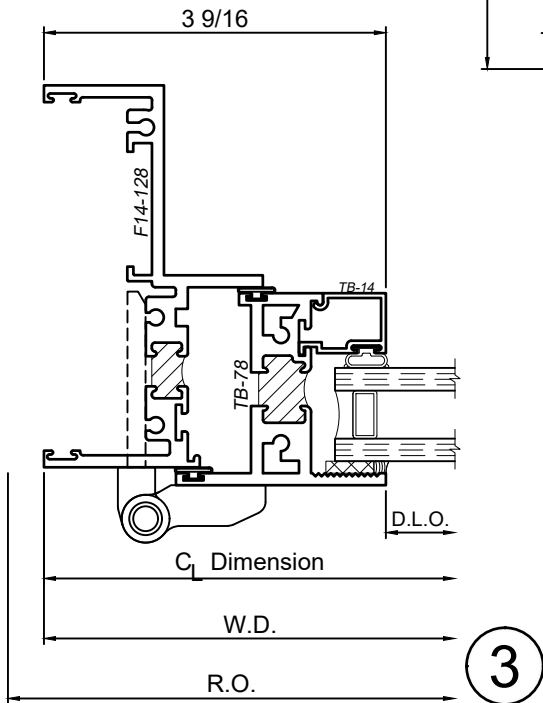

# 1450 Series 4" Thermal Fixed, Casement & Projected Windows

WINCO RESERVES THE RIGHT TO MODIFY OR CHANGE INFORMATION WITHIN THIS BOOK WHEN DEEMED NECESSARY FOR PRODUCT IMPROVEMENT

SCALE 6"=1'-0"