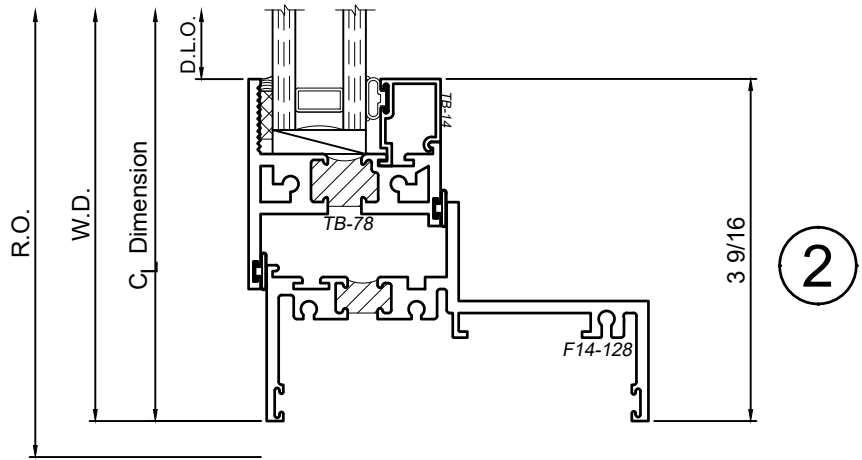

# 1450 Series 4" Thermal Fixed, Casement & Projected Windows

WINCO RESERVES THE RIGHT TO MODIFY OR CHANGE INFORMATION WITHIN THIS BOOK WHEN DEEMED NECESSARY FOR PRODUCT IMPROVEMENT

SCALE 6"=1'-0"