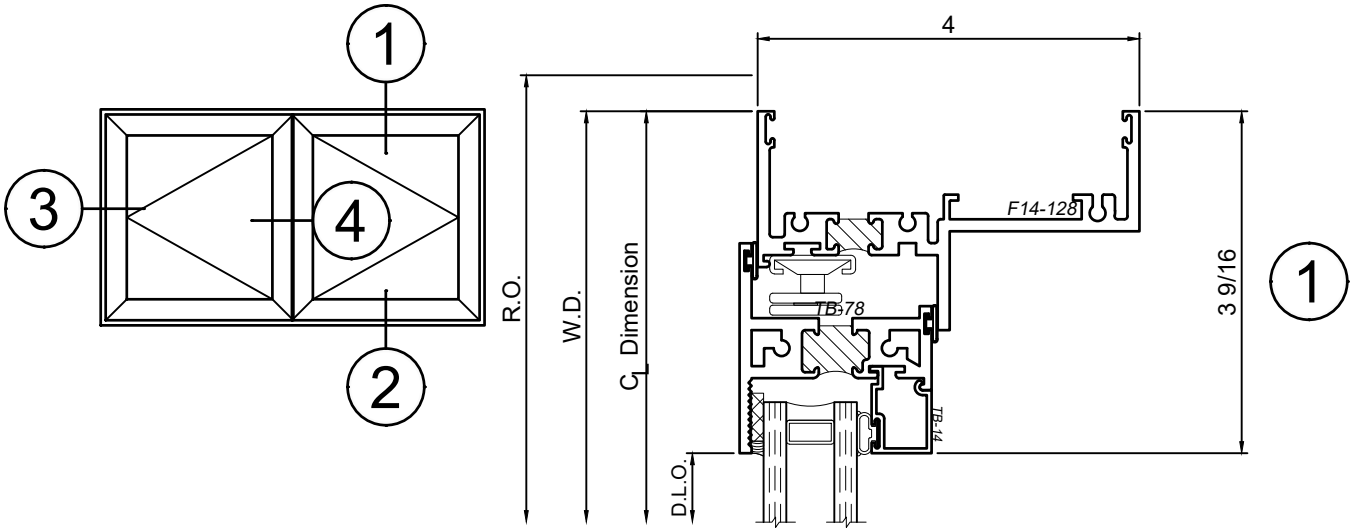

# 1450 Series 4" Thermal Fixed, Casement & Projected Windows

WINCO RESERVES THE RIGHT TO MODIFY OR CHANGE INFORMATION WITHIN THIS BOOK WHEN DEEMED NECESSARY FOR PRODUCT IMPROVEMENT

SCALE 6"=1'-0"