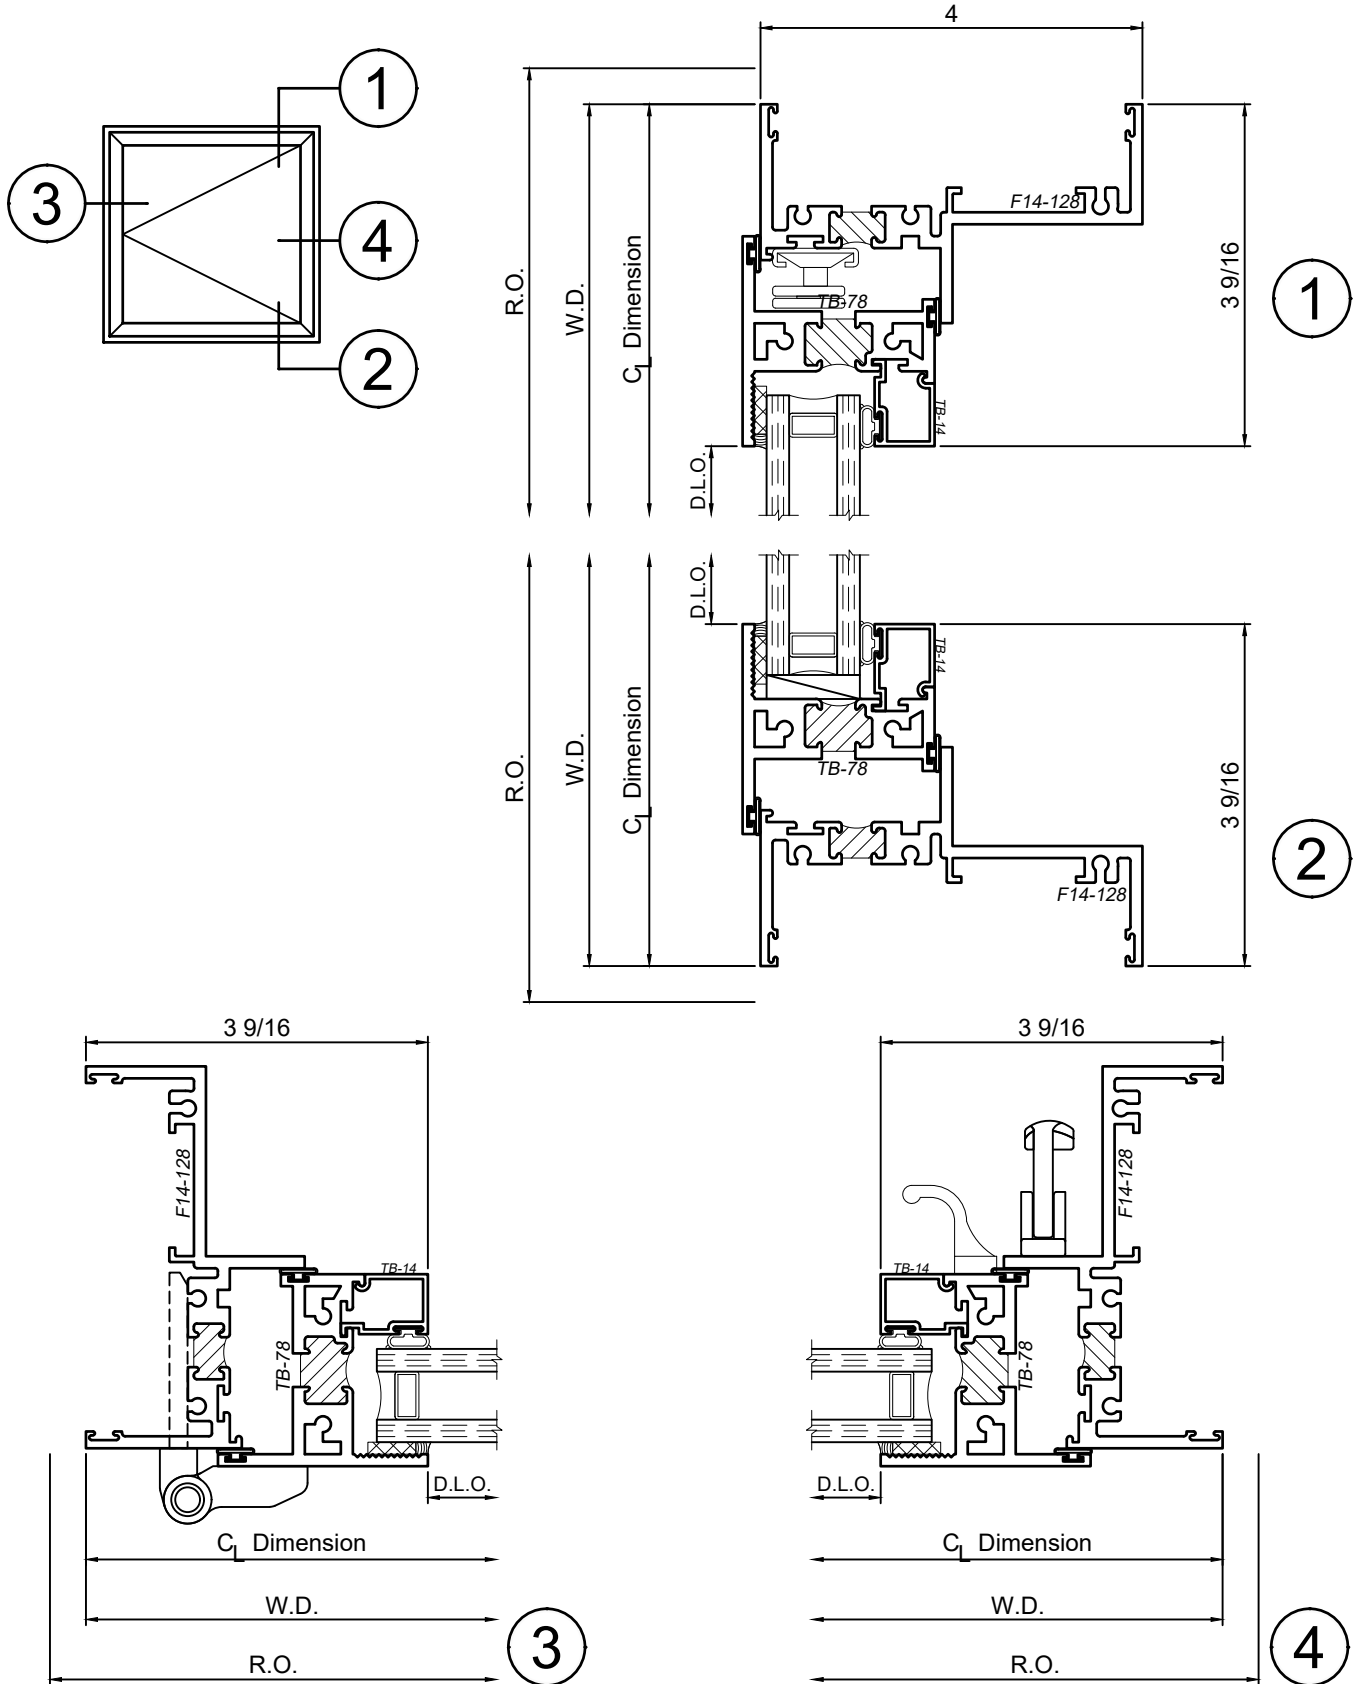

# 1450 Series 4" Thermal Fixed, Casement & Projected Windows

WINCO RESERVES THE RIGHT TO MODIFY OR CHANGE INFORMATION WITHIN THIS BOOK WHEN DEEMED NECESSARY FOR PRODUCT IMPROVEMENT

© WINCO WINDOW COMPANY, INC. 2019

SCALE 6"=1'-0"