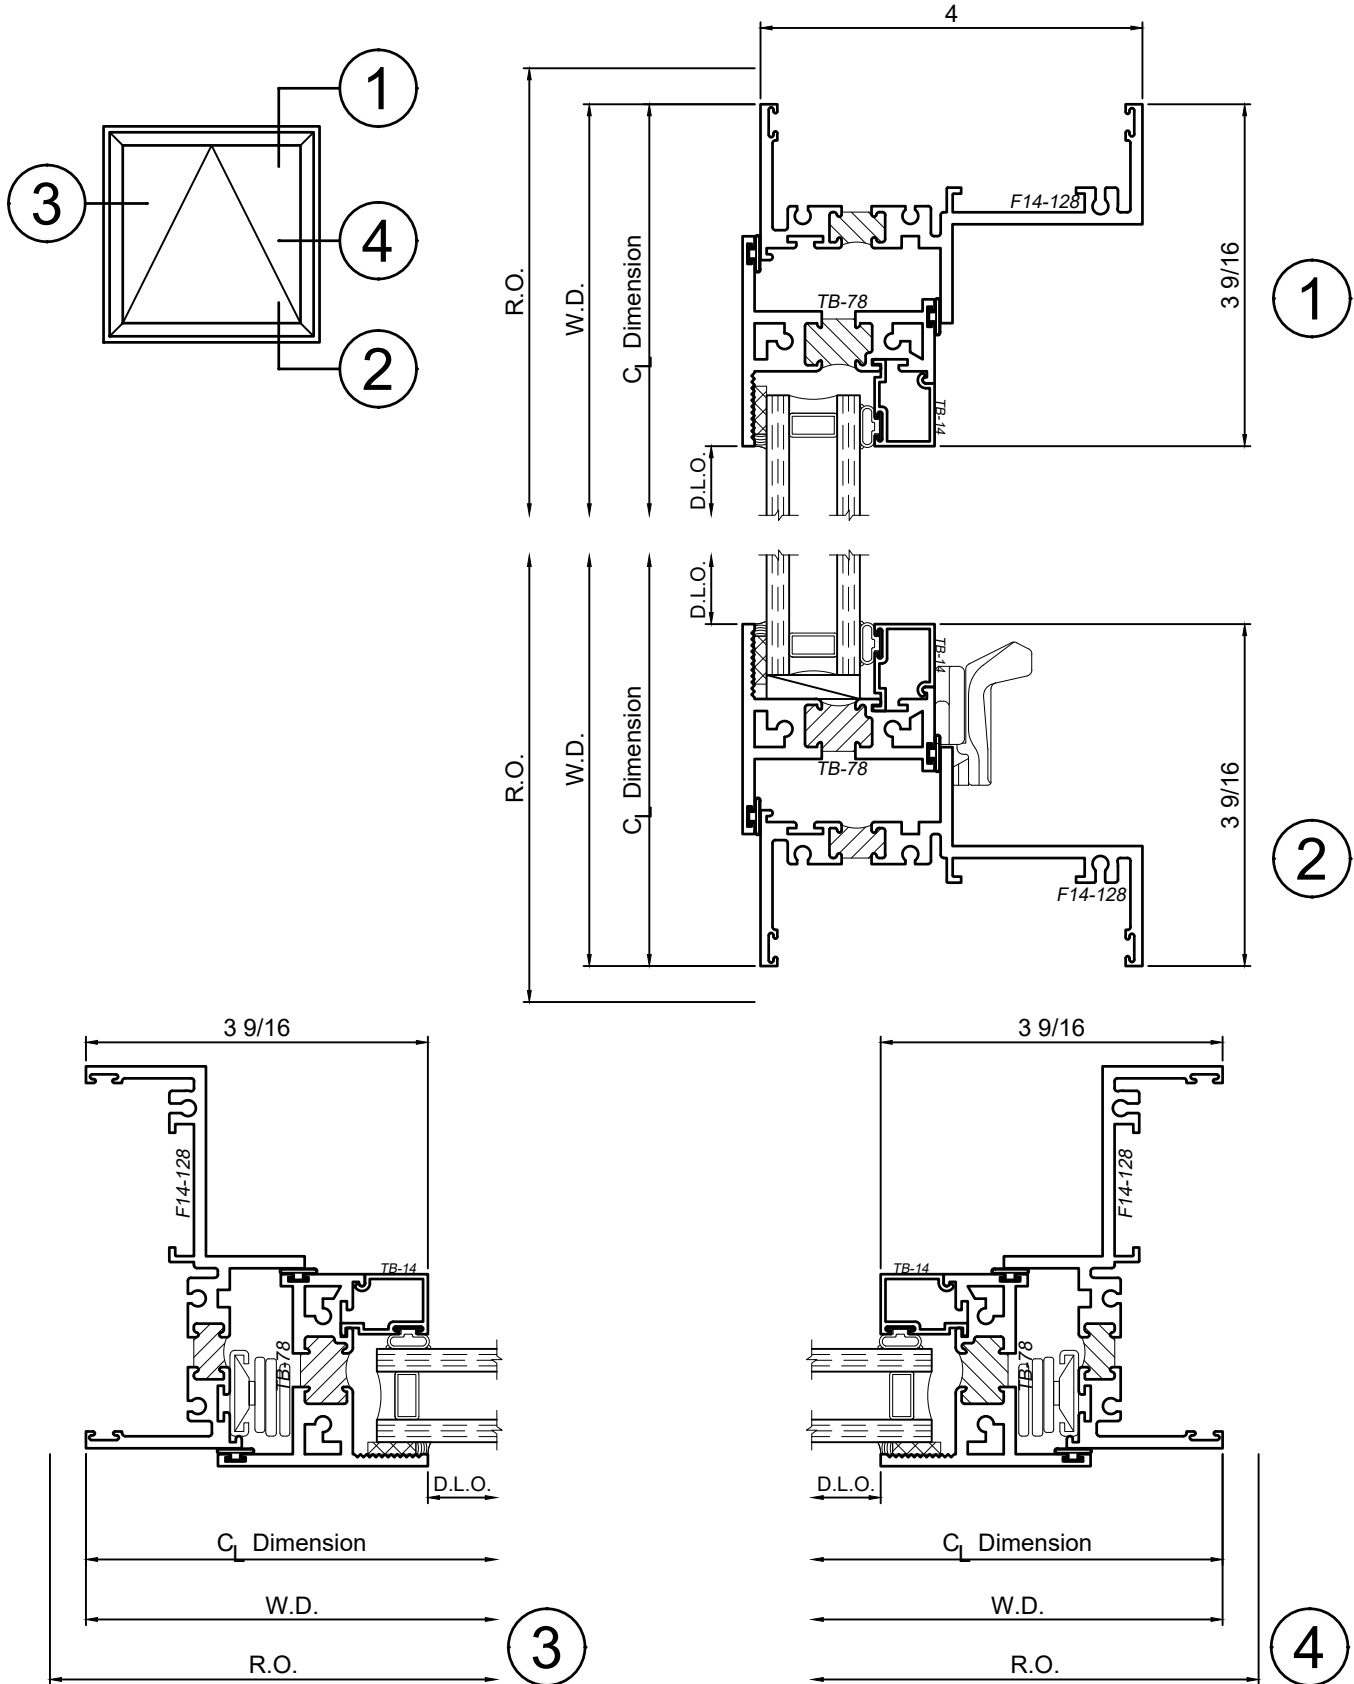

# 1450 Series 4" Thermal Fixed, Casement & Projected Windows

WINCO RESERVES THE RIGHT TO MODIFY OR CHANGE INFORMATION WITHIN THIS BOOK WHEN DEEMED NECESSARY FOR PRODUCT IMPROVEMENT

© WINCO WINDOW COMPANY, INC. 2019

SCALE 6"=1'-0"