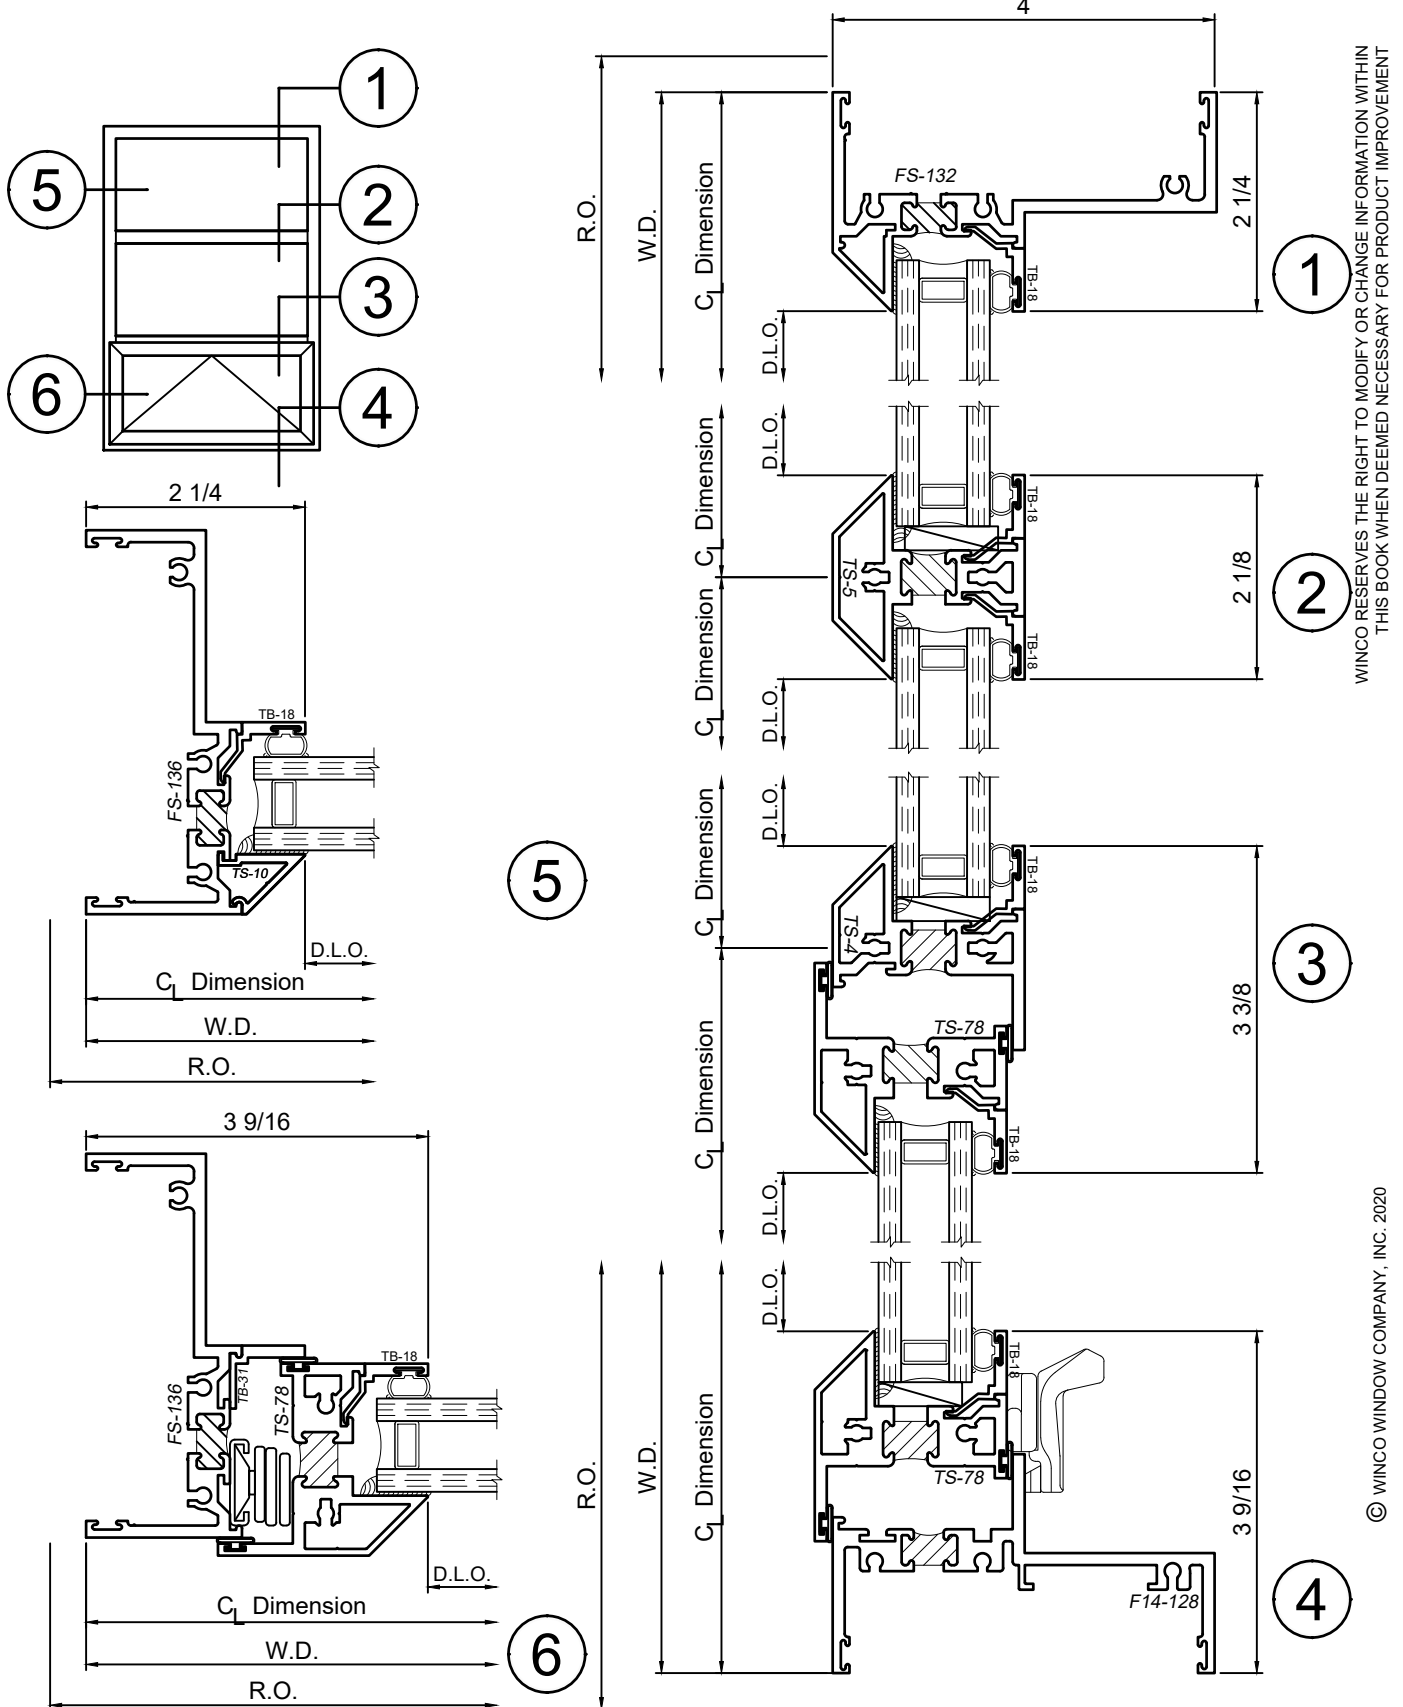

1450S Series 4" Thermal Fixed, Casement & Projected Windows

Product Details - Project Out - Awning

Note: Multiple configurations of this window system are available. Refer to the WINCO website for additional options or contact your local WINCO Sales Representative for information.

WINCO RESERVES THE RIGHT TO MODIFY OR CHANGE INFORMATION WITHIN THIS BOOK WHEN DEEMED NECESSARY FOR PRODUCT IMPROVEMENT

© WINCO WINDOW COMPANY, INC. 2020

SCALE 6"=1'-0"