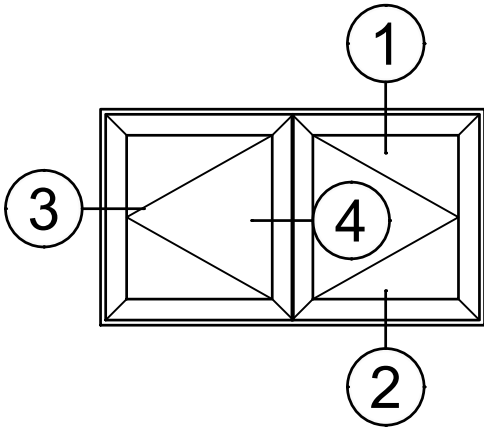

# 1450S Series 4" Thermal Fixed, Casement & Projected Windows

## Product Details - Butterfly Casement - Outswing

Note: Multiple configurations of this window system are available. Refer to the WINCO website for additional options or contact your local WINCO Sales Representative for information.

WINCO RESERVES THE RIGHT TO MODIFY OR CHANGE INFORMATION WITHIN THIS BOOK WHEN DEEMED NECESSARY FOR PRODUCT IMPROVEMENT

SCALE 6"=1'-0"