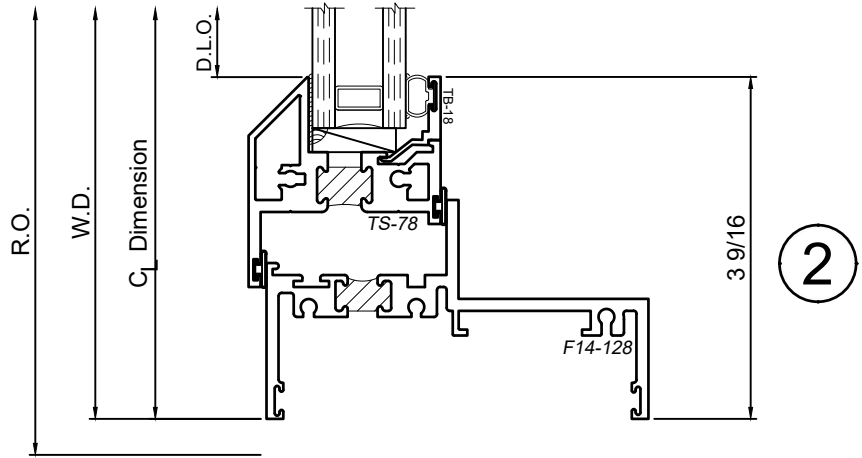

# 1450S Series 4" Thermal Fixed, Casement & Projected Windows

WINCO RESERVES THE RIGHT TO MODIFY OR CHANGE INFORMATION WITHIN THIS BOOK WHEN DEEMED NECESSARY FOR PRODUCT IMPROVEMENT

SCALE 6"=1'-0"