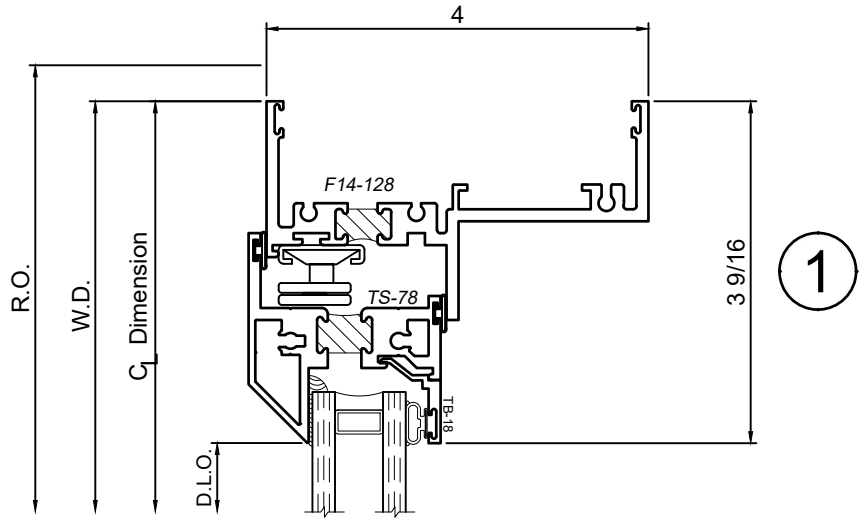

# 1450S Series 4" Thermal Fixed, Casement & Projected Windows

WINCO RESERVES THE RIGHT TO MODIFY OR CHANGE INFORMATION WITHIN THIS BOOK WHEN DEEMED NECESSARY FOR PRODUCT IMPROVEMENT

SCALE 6"=1'-0"