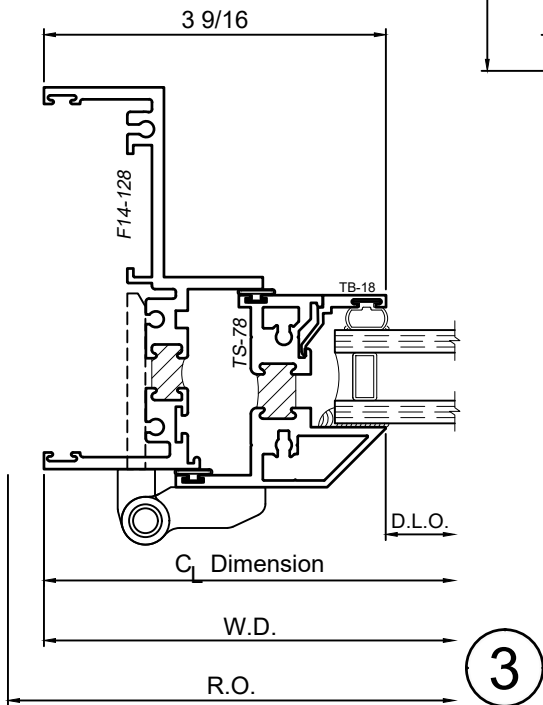

# 1450S Series 4" Thermal Fixed, Casement & Projected Windows

WINCO RESERVES THE RIGHT TO MODIFY OR CHANGE INFORMATION WITHIN THIS BOOK WHEN DEEMED NECESSARY FOR PRODUCT IMPROVEMENT

SCALE 6"=1'-0"