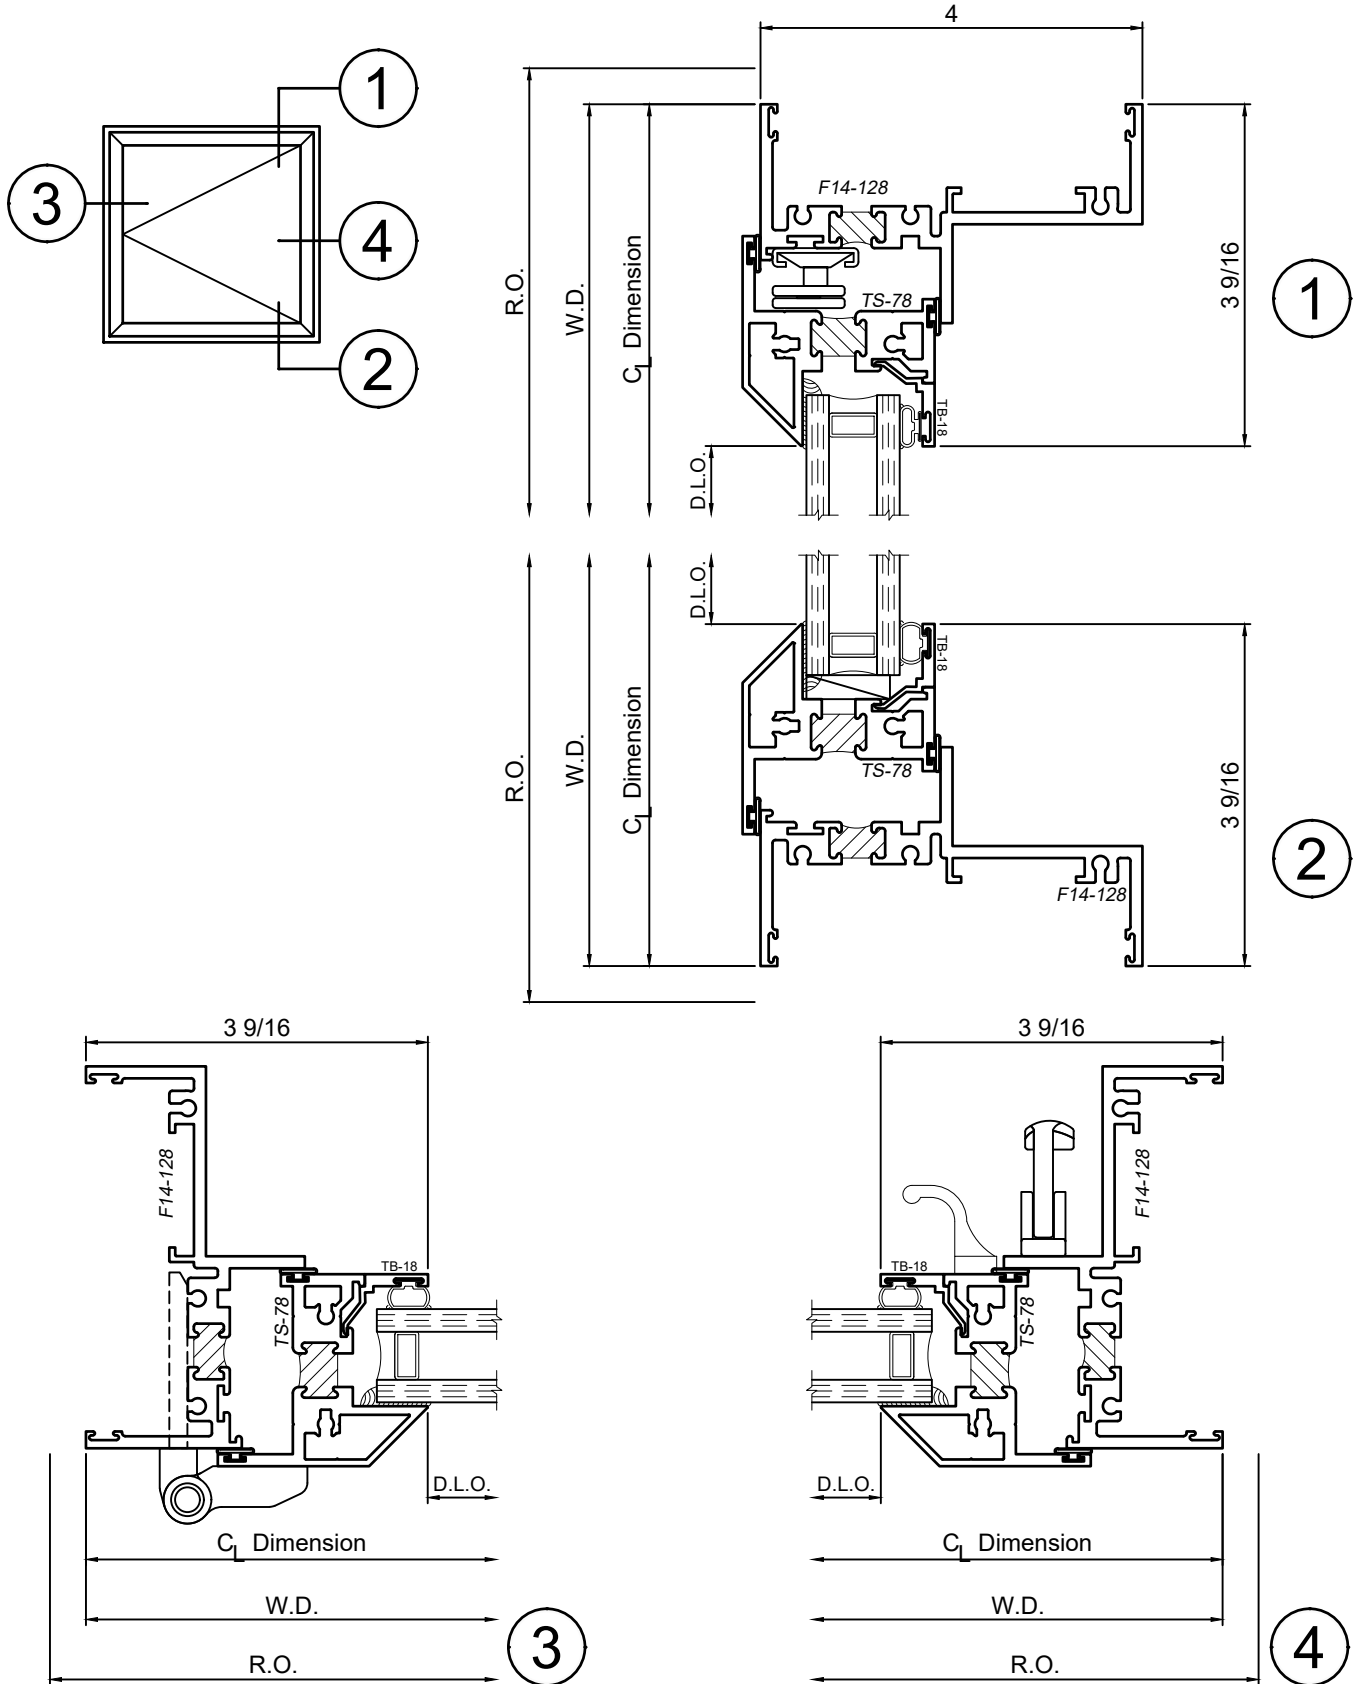

# 1450S Series 4" Thermal Fixed, Casement & Projected Windows

WINCO RESERVES THE RIGHT TO MODIFY OR CHANGE INFORMATION WITHIN THIS BOOK WHEN DEEMED NECESSARY FOR PRODUCT IMPROVEMENT

© WINCO WINDOW COMPANY, INC. 2020

SCALE 6"=1'-0"