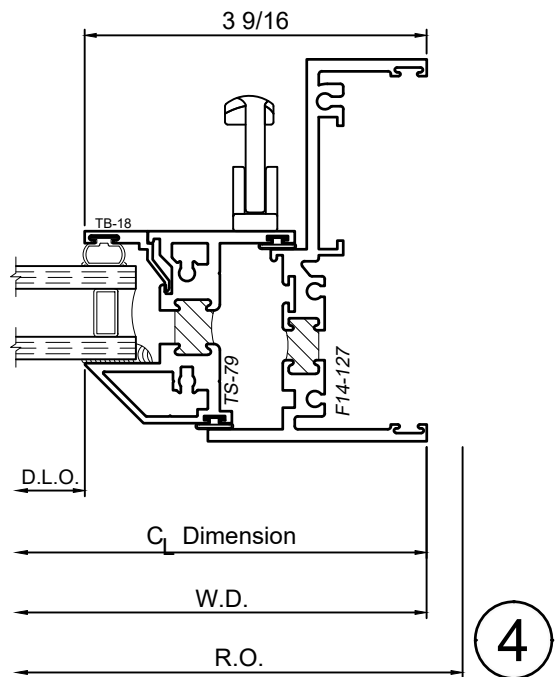

1450S Series 4" Thermal Fixed, Casement & Projected Windows

Product Details - Inswing Casement

Note: Multiple configurations of this window system are available. Refer to the WINCO website for additional options or contact your local WINCO Sales Representative for information.

WINCO RESERVES THE RIGHT TO MODIFY OR CHANGE INFORMATION WITHIN THIS BOOK WHEN DEEMED NECESSARY FOR PRODUCT IMPROVEMENT

© WINCO WINDOW COMPANY, INC. 2020

SCALE 6"=1'-0"