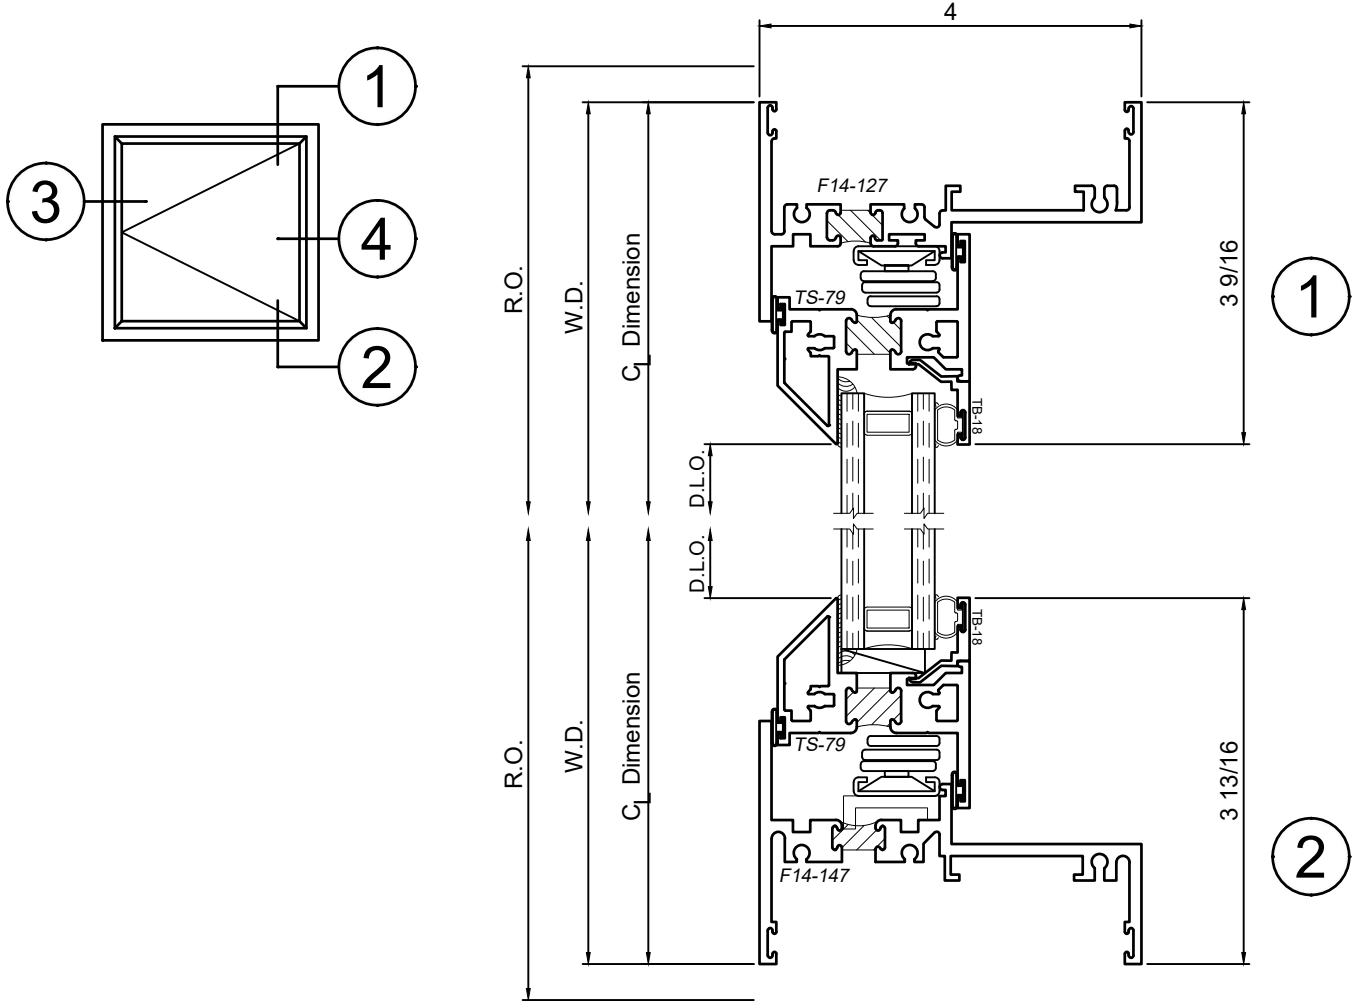

1450S Series 4" Thermal Fixed, Casement & Projected Windows

Product Details - Inswing Casement

Note: Multiple configurations of this window system are available. Refer to the WINCO website for additional options or contact your local WINCO Sales Representative for information.

WINCO RESERVES THE RIGHT TO MODIFY OR CHANGE INFORMATION WITHIN THIS BOOK WHEN DEEMED NECESSARY FOR PRODUCT IMPROVEMENT

© WINCO WINDOW COMPANY, INC. 2020

SCALE 6"=1'-0"