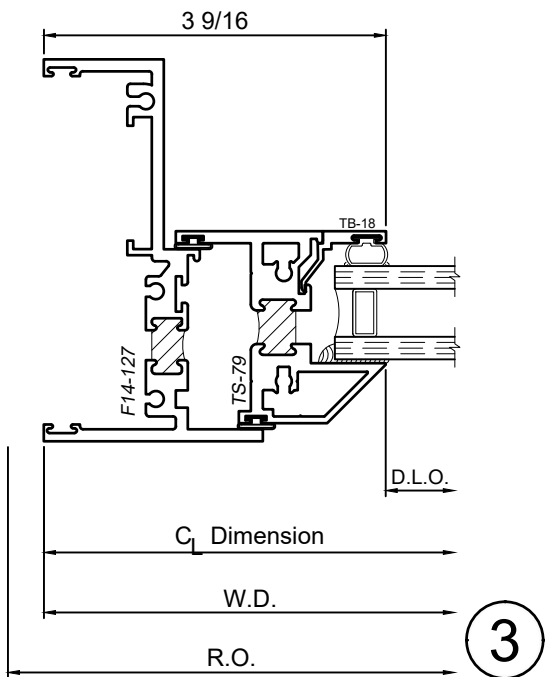

1450S Series 4" Thermal Fixed, Casement & Projected Windows

Product Details - Inswing Casement

Note: Multiple configurations of this window system are available. Refer to the WINCO website for additional options or contact your local WINCO Sales Representative for information.

WINCO RESERVES THE RIGHT TO MODIFY OR CHANGE INFORMATION WITHIN THIS BOOK WHEN DEEMED NECESSARY FOR PRODUCT IMPROVEMENT

© WINCO WINDOW COMPANY, INC. 2020

SCALE 6"=1'-0"