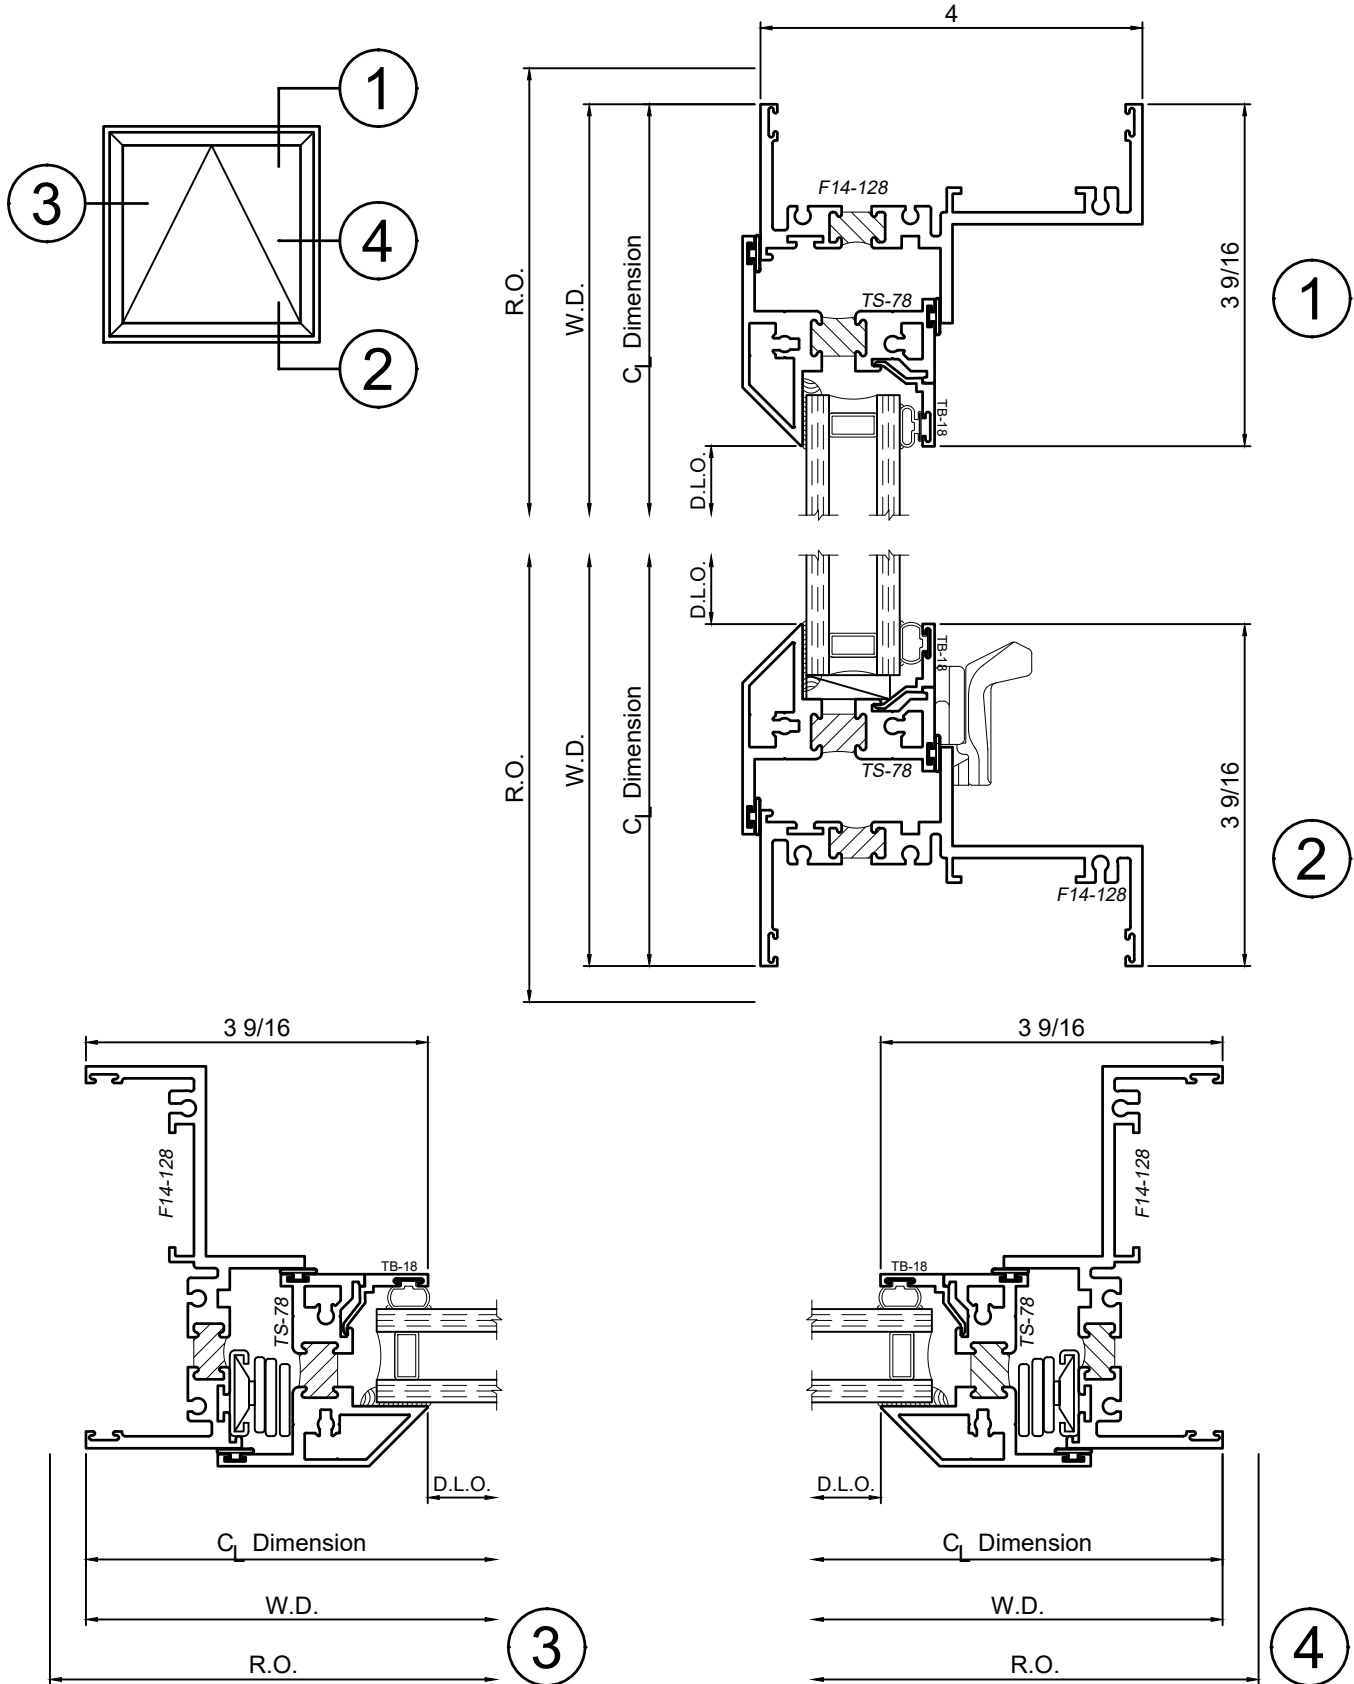

1450S Series 4" Thermal Fixed, Casement & Projected Windows

Product Details - Project Out - Awning

Note: Multiple configurations of this window system are available. Refer to the WINCO website for additional options or contact your local WINCO Sales Representative for information.

WINCO RESERVES THE RIGHT TO MODIFY OR CHANGE INFORMATION WITHIN THIS BOOK WHEN DEEMED NECESSARY FOR PRODUCT IMPROVEMENT

© WINCO WINDOW COMPANY, INC. 2020

SCALE 6"=1'-0"