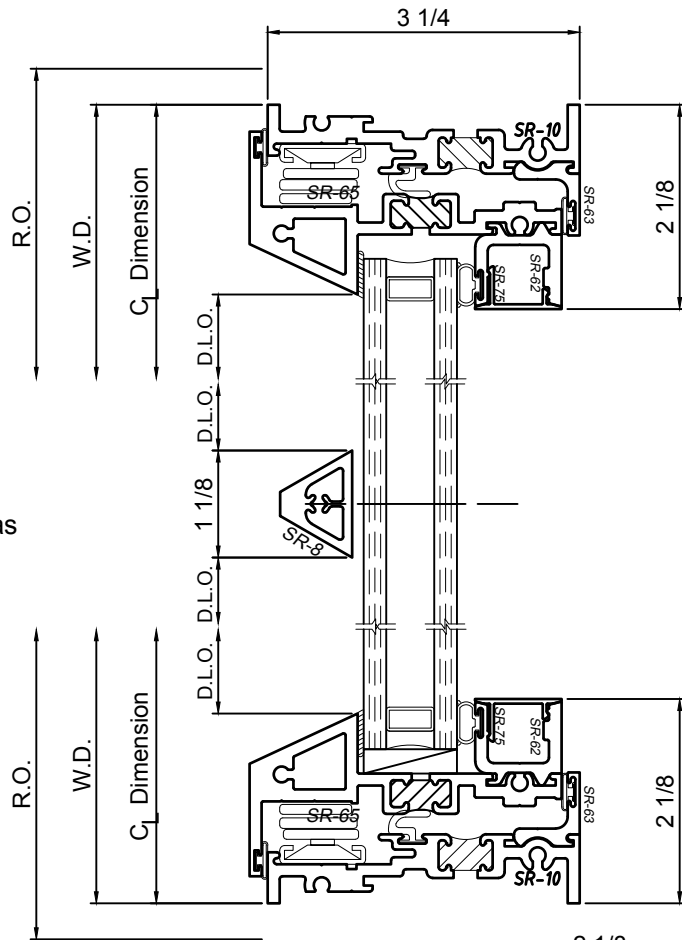

3250 Series 3-1/4" Thermal Fixed, Casement & Projected Windows

Product Details - Outswing Casement

Note: Multiple configurations of this window system are available. Refer to the WINCO website for additional options or contact your local WINCO Sales Representative for information.

Casement available in PO only.
 Concealed 4-Bar Hinges only.
 Will not meet NFPA-101 code for means as secondary egress.

1

2

3

WINCO RESERVES THE RIGHT TO MODIFY OR CHANGE INFORMATION WITHIN THIS BOOK WHEN DEEMED NECESSARY FOR PRODUCT IMPROVEMENT

© WINCO WINDOW COMPANY, INC. 2018

4

5

SCALE 6"=1'-0"