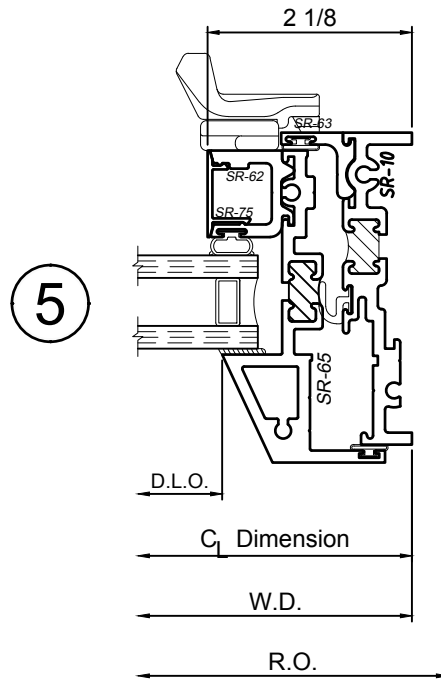

Casement available in PO only.
 Concealed 4-Bar Hinges only.
 Will not meet NFPA-101 code for means as secondary egress.

1

2

3

WINCO RESERVES THE RIGHT TO MODIFY OR CHANGE INFORMATION WITHIN THIS BOOK WHEN DEEMED NECESSARY FOR PRODUCT IMPROVEMENT

© WINCO WINDOW COMPANY, INC. 2018

4

5

SCALE 6"=1'-0"