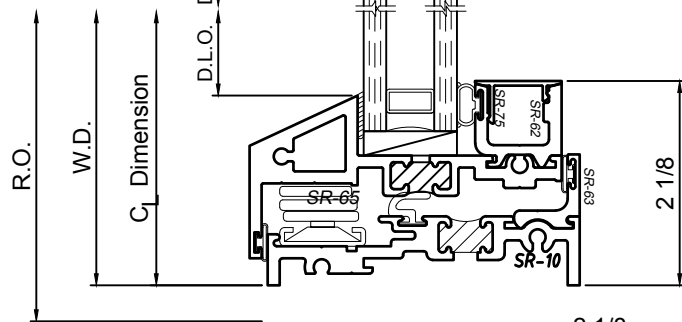

3250 Series 3-1/4" Thermal Fixed, Casement & Projected Windows

Product Details - Outswing Casement

Note: Multiple configurations of this window system are available. Refer to the WINCO website for additional options or contact your local WINCO Sales Representative for information.

Casement available in PO only.
 Concealed 4-Bar Hinges only.
 Will not meet NFPA-101 code for means as secondary egress.

1

2

3

WINCO RESERVES THE RIGHT TO MODIFY OR CHANGE INFORMATION WITHIN THIS BOOK WHEN DEEMED NECESSARY FOR PRODUCT IMPROVEMENT

© WINCO WINDOW COMPANY, INC. 2018

4

5

SCALE 6"=1'-0"