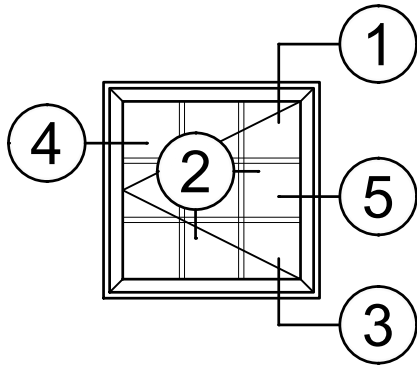

3250 Series 3-1/4" Thermal Fixed, Casement & Projected Windows

Product Details - Outswing Casement

Note: Multiple configurations of this window system are available. Refer to the WINCO website for additional options or contact your local WINCO Sales Representative for information.

© WINCO WINDOW COMPANY, INC. 2018

4

5

SCALE 6"=1'-0"