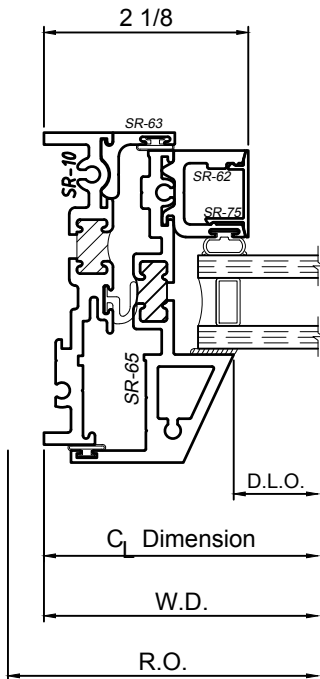

Casement available in PO only.
 Concealed 4-Bar Hinges only.
 Will not meet NFPA-101 code for means as secondary egress.

1

2

3

WINCO RESERVES THE RIGHT TO MODIFY OR CHANGE INFORMATION WITHIN THIS BOOK WHEN DEEMED NECESSARY FOR PRODUCT IMPROVEMENT

© WINCO WINDOW COMPANY, INC. 2018

4

5

SCALE 6"=1'-0"