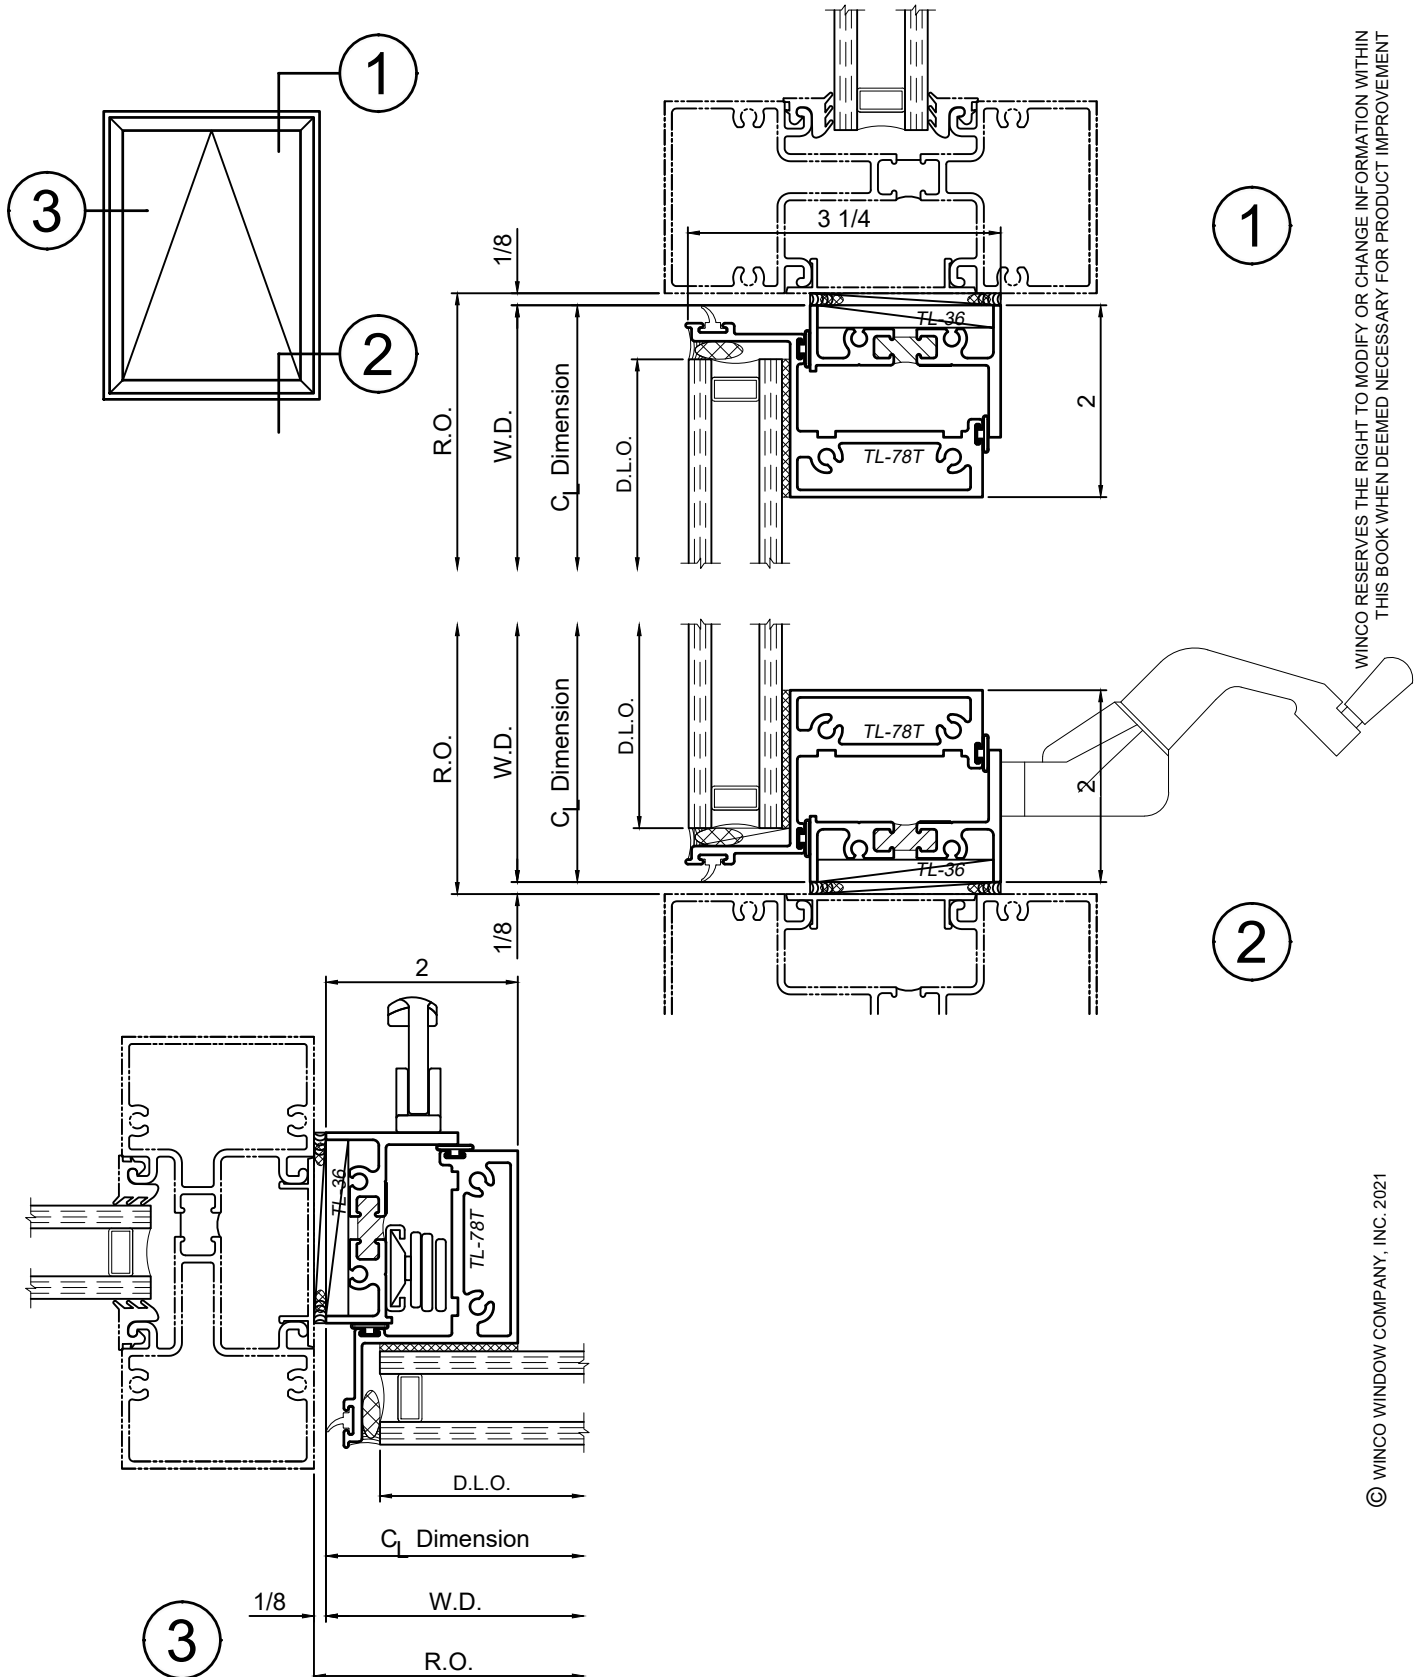

3325 Series 3-1/4" Thermal Casement & Projected Windows Product Details - Storefront - PO Awning w/ Roto Operator

Note: Multiple configurations of this window system are available. Refer to the WINCO website for additional options or contact your local WINCO Sales Representative for information.

WINCO RESERVES THE RIGHT TO MODIFY OR CHANGE INFORMATION WITHIN THIS BOOK WHEN DEEMED NECESSARY FOR PRODUCT IMPROVEMENT

© WINCO WINDOW COMPANY, INC. 2021

SCALE 6"=1'-0"