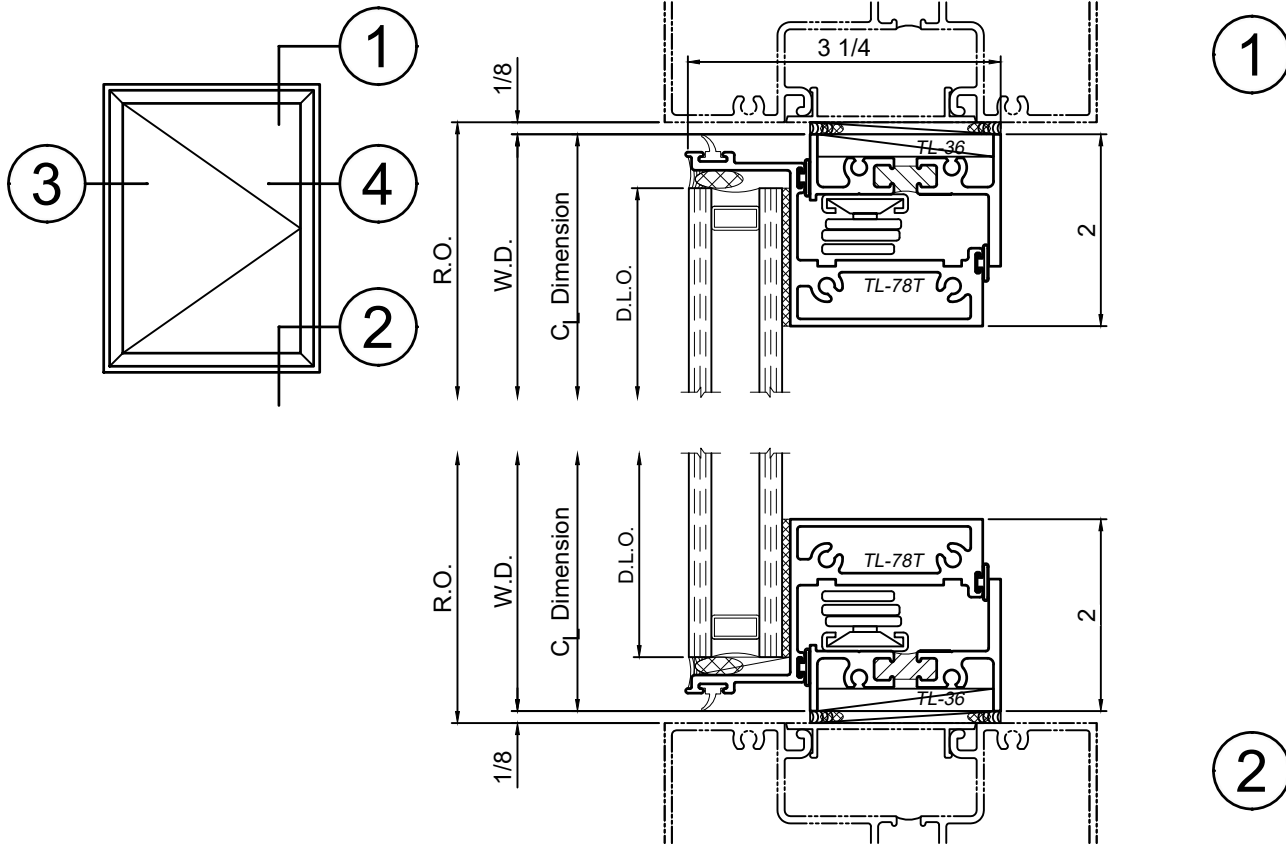

# 3325 Series 3-1/4" Thermal Casement & Projected Windows

WINCO RESERVES THE RIGHT TO MODIFY OR CHANGE INFORMATION WITHIN THIS BOOK WHEN DEEMED NECESSARY FOR PRODUCT IMPROVEMENT

SCALE 6"=1'-0"