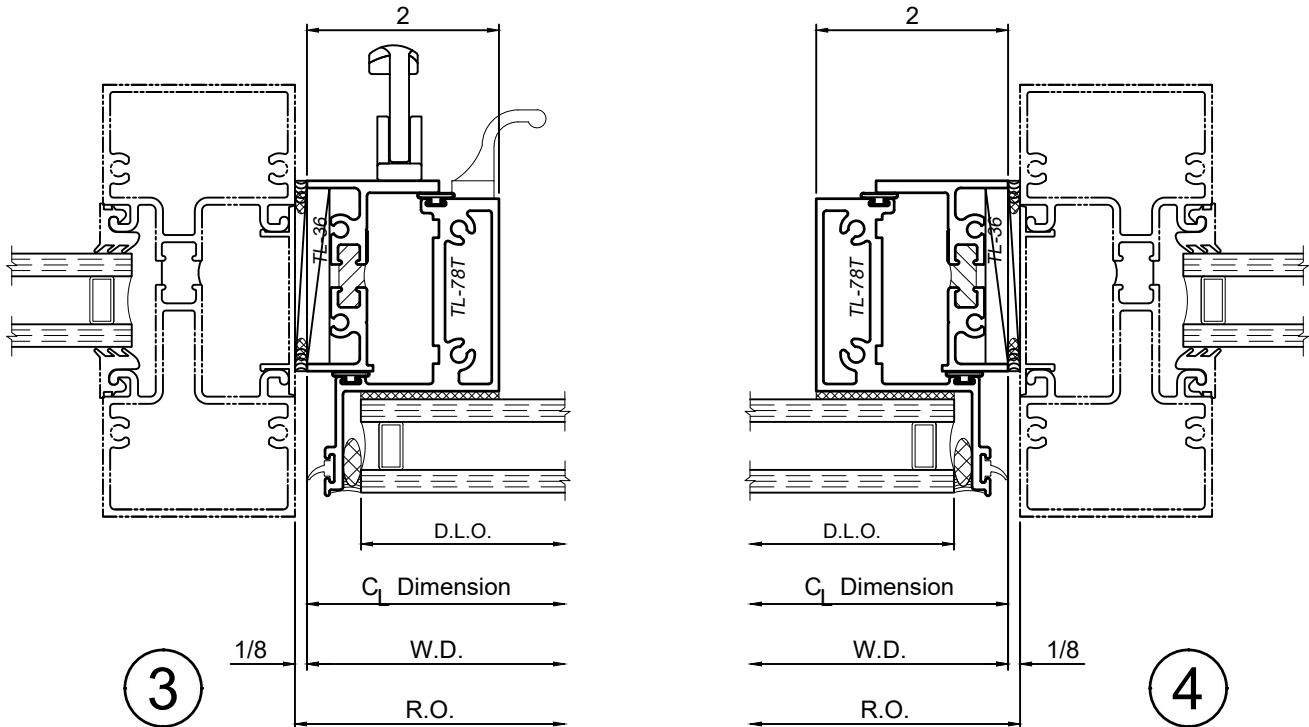

# 3325 Series 3-1/4" Thermal Casement & Projected Windows

WINCO RESERVES THE RIGHT TO MODIFY OR CHANGE INFORMATION WITHIN THIS BOOK WHEN DEEMED NECESSARY FOR PRODUCT IMPROVEMENT

SCALE 6"=1'-0"