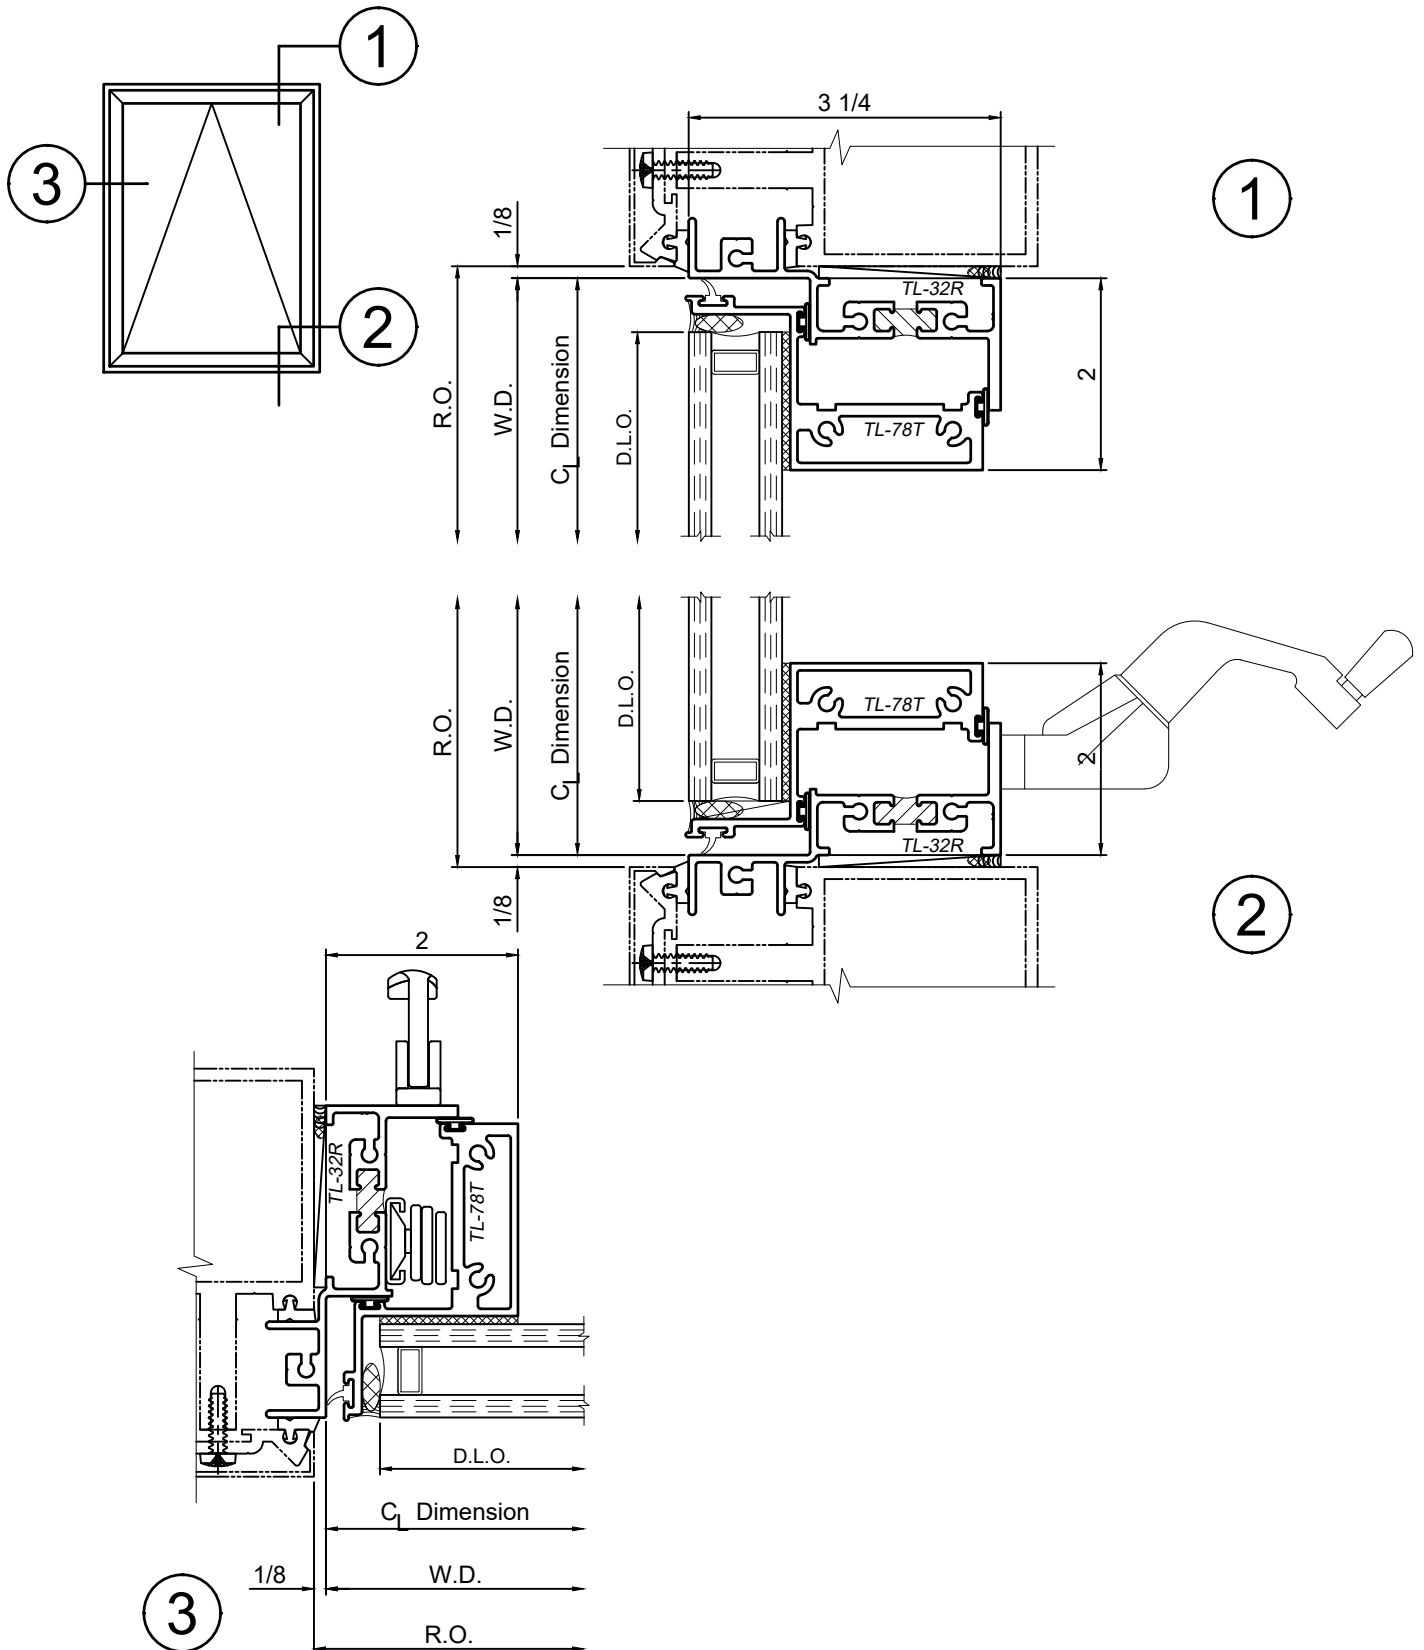

3325 Series 3-1/4" Thermal Casement & Projected Windows Product Details - Curtain Wall - PO Awning w/ Roto Operator

Note: Multiple configurations of this window system are available. Refer to the WINCO website for additional options or contact your local WINCO Sales Representative for information.

WINCO RESERVES THE RIGHT TO MODIFY OR CHANGE INFORMATION WITHIN THIS BOOK WHEN DEEMED NECESSARY FOR PRODUCT IMPROVEMENT

SCALE 6"=1'-0"