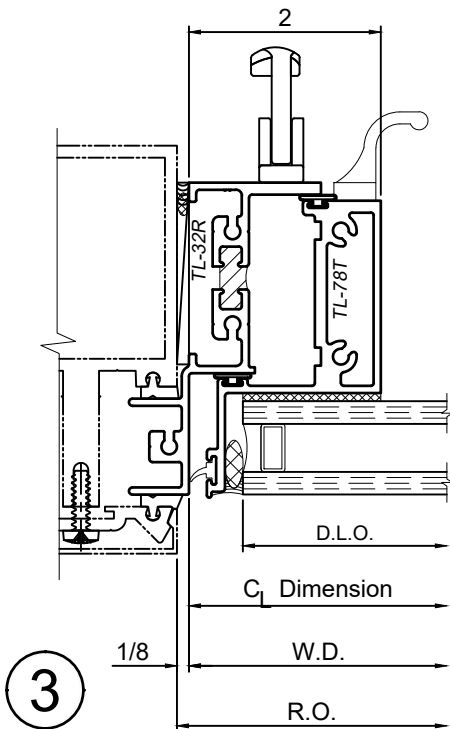

# 3325 Series 3-1/4" Thermal Casement & Projected Windows Product Details - Curtain Wall - Outswing Casement

Note: Multiple configurations of this window system are available. Refer to the WINCO website for additional options or contact your local WINCO Sales Representative for information.

WINCO RESERVES THE RIGHT TO MODIFY OR CHANGE INFORMATION WITHIN THIS BOOK WHEN DEEMED NECESSARY FOR PRODUCT IMPROVEMENT

© WINCO WINDOW COMPANY, INC. 2021

SCALE 6"=1'-0"