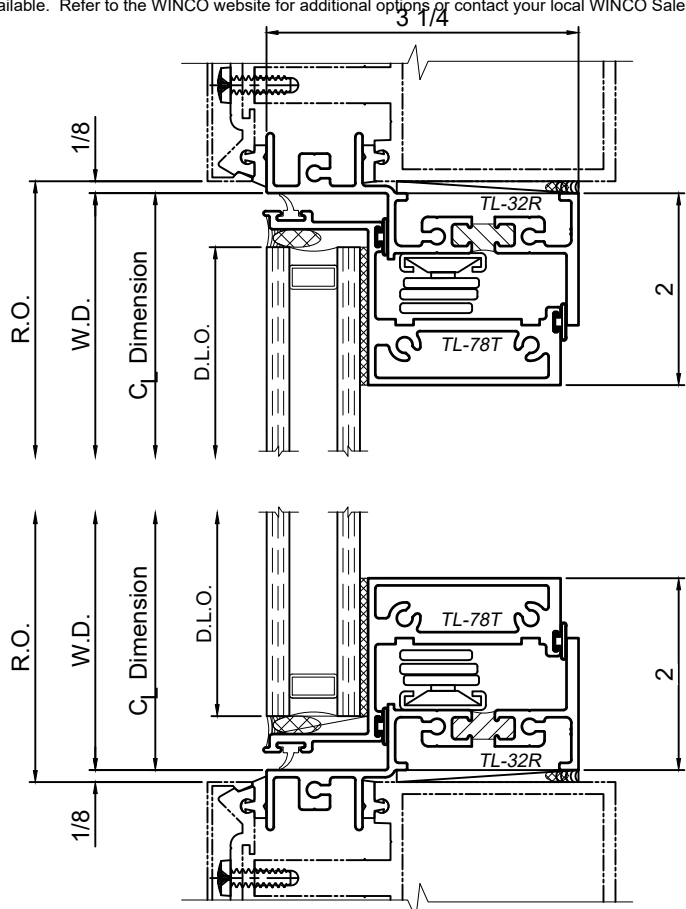

# 3325 Series 3-1/4" Thermal Casement & Projected Windows Product Details - Curtain Wall - Outswing Casement

Note: Multiple configurations of this window system are available. Refer to the WINCO website for additional options or contact your local WINCO Sales Representative for information.

WINCO RESERVES THE RIGHT TO MODIFY OR CHANGE INFORMATION WITHIN THIS BOOK WHEN DEEMED NECESSARY FOR PRODUCT IMPROVEMENT

© WINCO WINDOW COMPANY, INC. 2021

SCALE 6"=1'-0"