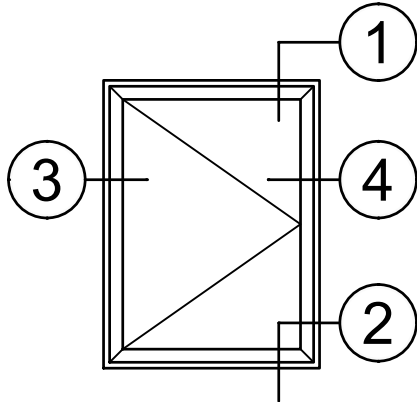

# 3325 Series 3-1/4" Thermal Casement & Projected Windows Product Details - Curtain Wall - Outswing Casement

Note: Multiple configurations of this window system are available. Refer to the WINCO website for additional options or contact your local WINCO Sales Representative for information.

WINCO RESERVES THE RIGHT TO MODIFY OR CHANGE INFORMATION WITHIN THIS BOOK WHEN DEEMED NECESSARY FOR PRODUCT IMPROVEMENT

© WINCO WINDOW COMPANY, INC. 2021

SCALE 6"=1'-0"