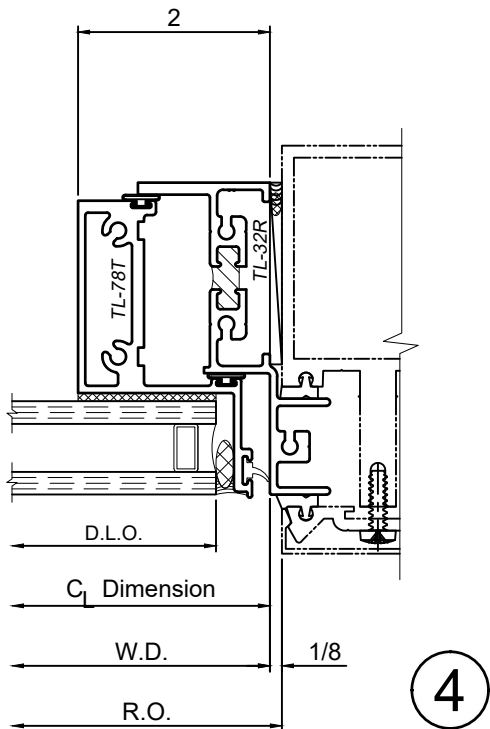

# 3325 Series 3-1/4" Thermal Casement & Projected Windows Product Details - Curtain Wall - Outswing Casement

Note: Multiple configurations of this window system are available. Refer to the WINCO website for additional options or contact your local WINCO Sales Representative for information.

WINCO RESERVES THE RIGHT TO MODIFY OR CHANGE INFORMATION WITHIN THIS BOOK WHEN DEEMED NECESSARY FOR PRODUCT IMPROVEMENT

© WINCO WINDOW COMPANY, INC. 2021

SCALE 6"=1'-0"