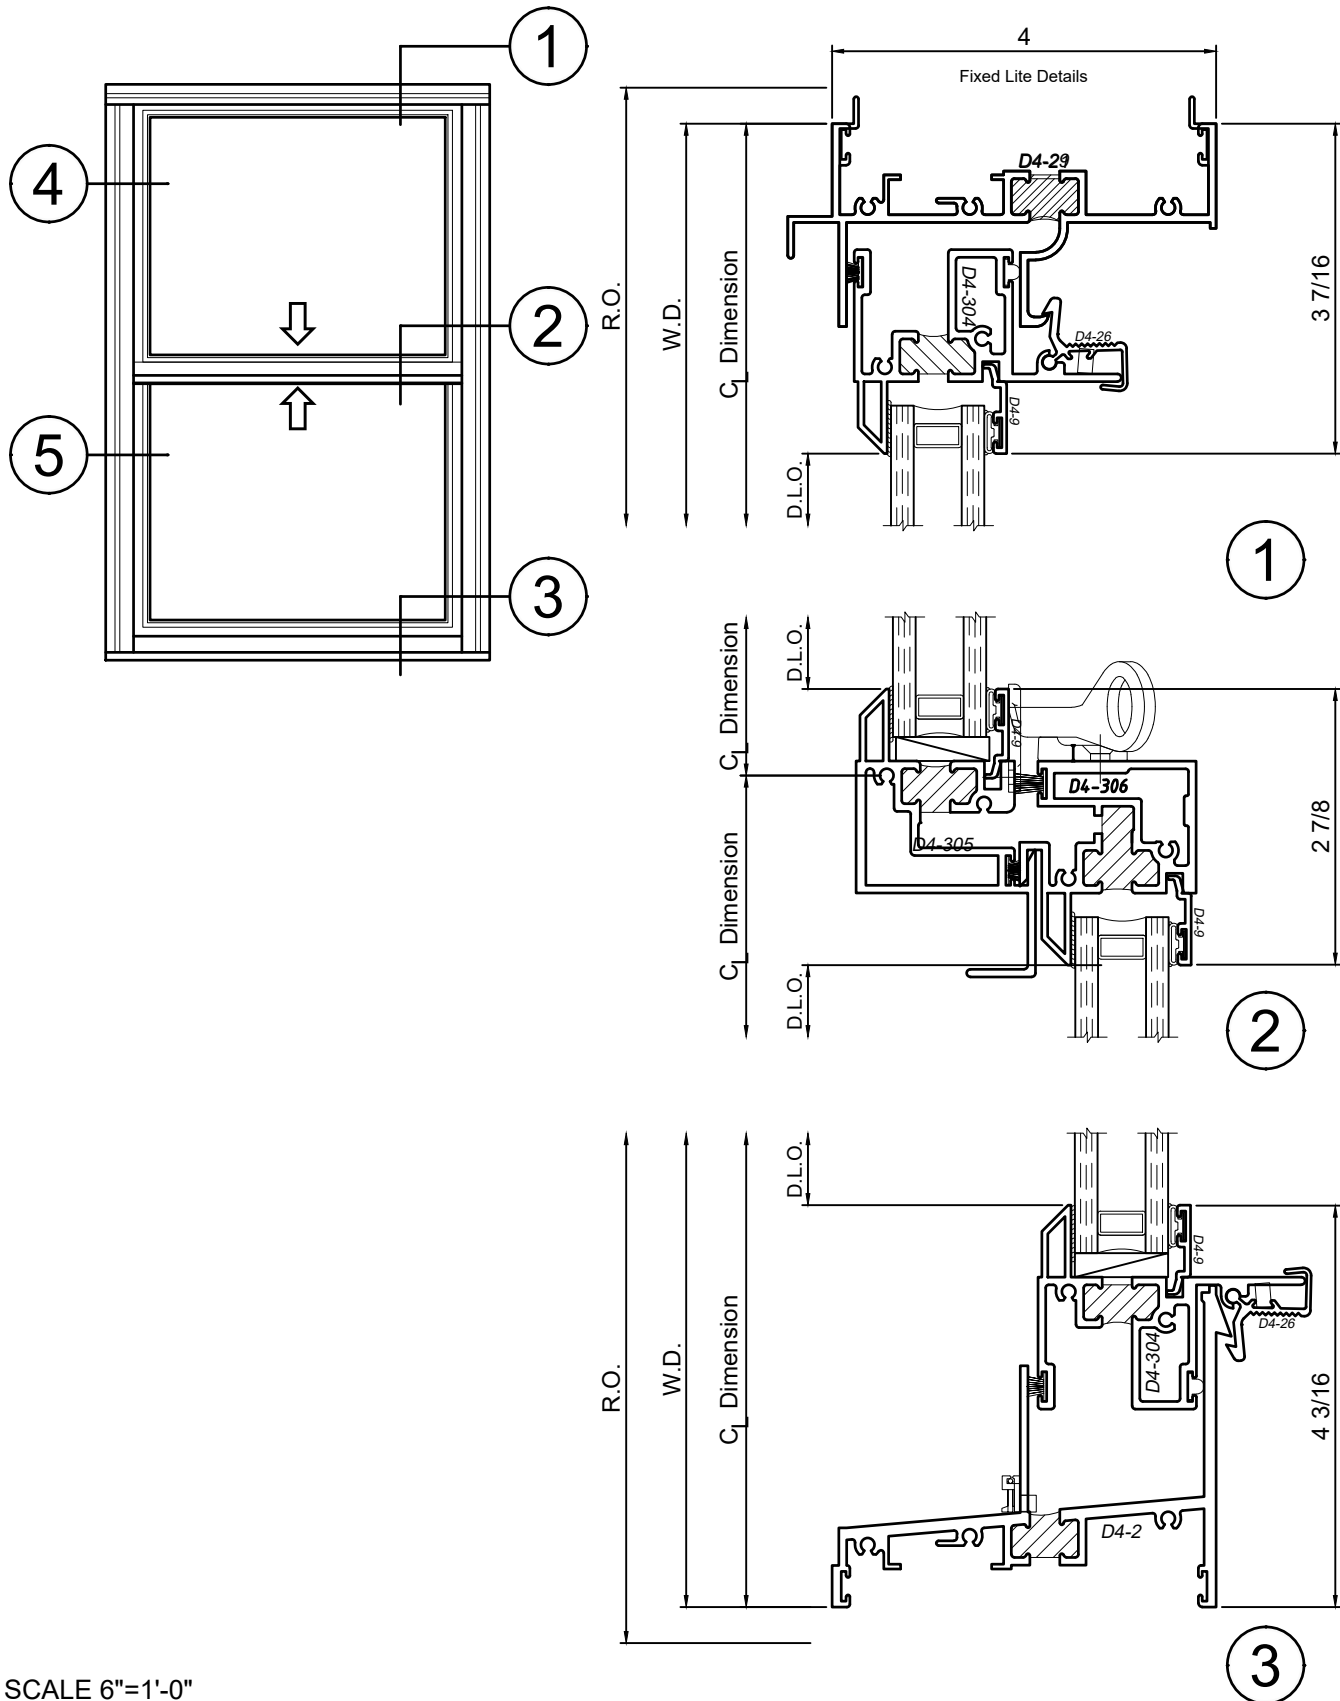

4500S Series 4" Thermal Fixed & Double Hung Windows

Product Details - Double Hung Window Head and Sill Details

Note: Multiple configurations of this window system are available. Refer to the WINCO website for additional options or contact your local WINCO Sales Representative for information.

WINCO RESERVES THE RIGHT TO MODIFY OR CHANGE INFORMATION WITHIN THIS BOOK WHEN DEEMED NECESSARY FOR PRODUCT IMPROVEMENT

© WINCO WINDOW COMPANY, INC. 2020

SCALE 6"=1'-0"