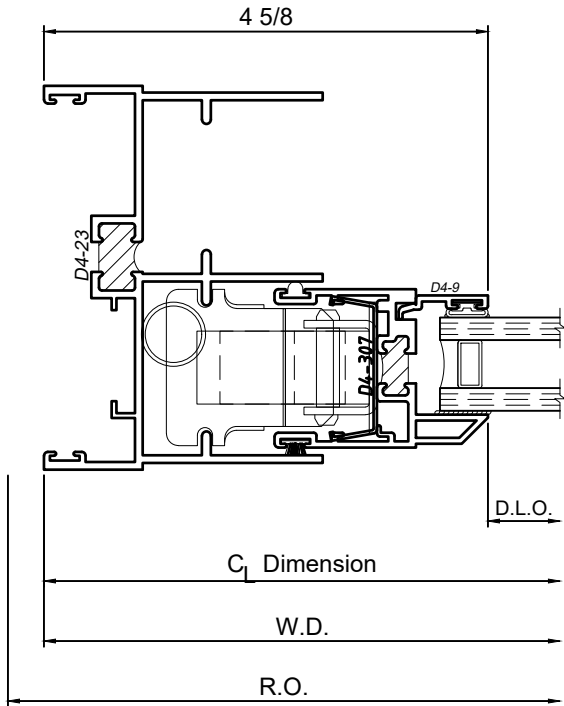

# 4500S Series 4" Thermal Fixed & Double Hung Windows

WINCO RESERVES THE RIGHT TO MODIFY OR CHANGE INFORMATION WITHIN THIS BOOK WHEN DEEMED NECESSARY FOR PRODUCT IMPROVEMENT

4

5

SCALE 6"=1'-0"

© WINCO WINDOW COMPANY, INC. 2020