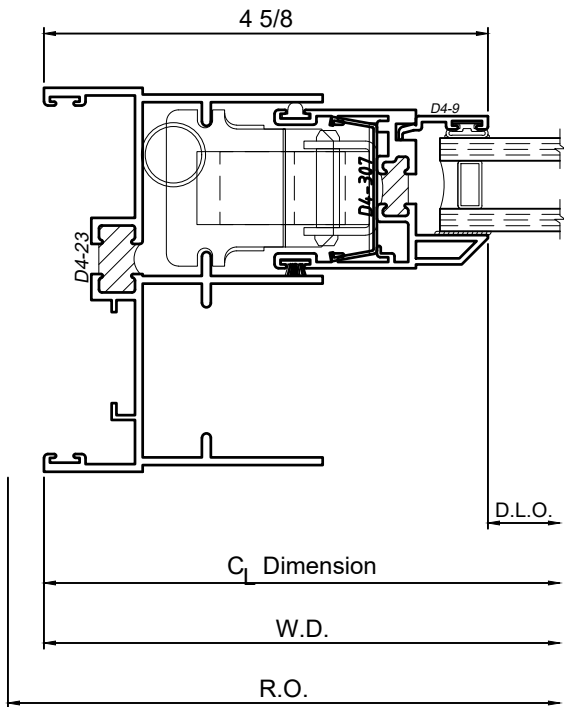

## Product Details - Double Hung Window Jamb Details

Note: Multiple configurations of this window system are available. Refer to the WINCO website for additional options or contact your local WINCO Sales Representative for information.

WINCO RESERVES THE RIGHT TO MODIFY OR CHANGE INFORMATION WITHIN THIS BOOK WHEN DEEMED NECESSARY FOR PRODUCT IMPROVEMENT

4

5

SCALE 6"=1'-0"

© WINCO WINDOW COMPANY, INC. 2020