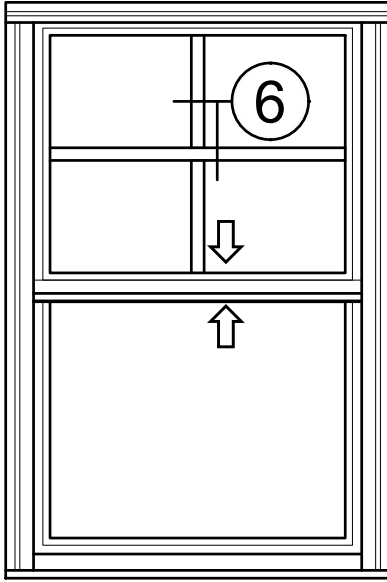

# 4500S Series 4" Thermal Fixed & Double Hung Windows Product Details - Rail in Sash

WINCO RESERVES THE RIGHT TO MODIFY OR CHANGE INFORMATION WITHIN THIS BOOK WHEN DEEMED NECESSARY FOR PRODUCT IMPROVEMENT

© WINCO WINDOW COMPANY, INC. 2020

SCALE 6"=1'-0"