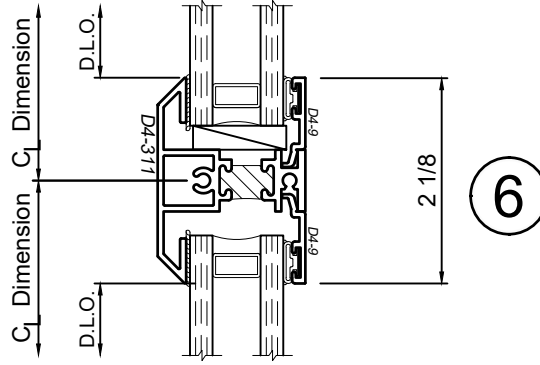

# 4500S Series 4" Thermal Fixed & Double Hung Windows Product Details - Rail in Sash

WINCO RESERVES THE RIGHT TO MODIFY OR CHANGE INFORMATION WITHIN THIS BOOK WHEN DEEMED NECESSARY FOR PRODUCT IMPROVEMENT

© WINCO WINDOW COMPANY, INC. 2020

SCALE 6"=1'-0"