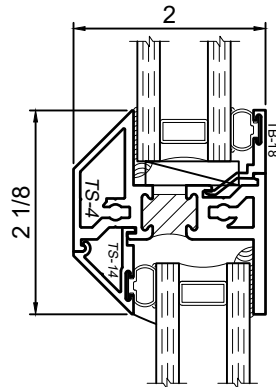

1150S Series 2" Thermal Fixed, Casement & Projected Windows

Product Details - Rail Options

Note: Multiple configurations of this window system are available. Refer to the WINCO website for additional options or contact your local WINCO Sales Representative for information.

Standard T - Rail

Standard Z - Rail

Standard Z - Rail

WINCO RESERVES THE RIGHT TO MODIFY OR CHANGE INFORMATION WITHIN THIS BOOK WHEN DEEMED NECESSARY FOR PRODUCT IMPROVEMENT

© WINCO WINDOW COMPANY, INC. 2021

SCALE 6"=1'-0"