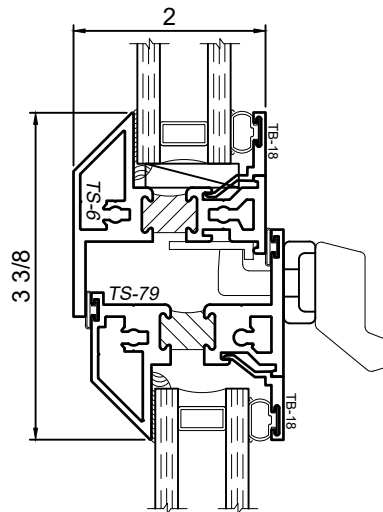

1150S Series 2" Thermal Fixed, Casement & Projected Windows

Product Details - Rail Options

Note: Multiple configurations of this window system are available. Refer to the WINCO website for additional options or contact your local WINCO Sales Representative for information.

Standard T - Rail

Standard Z - Rail

Standard Z - Rail

WINCO RESERVES THE RIGHT TO MODIFY OR CHANGE INFORMATION WITHIN THIS BOOK WHEN DEEMED NECESSARY FOR PRODUCT IMPROVEMENT

© WINCO WINDOW COMPANY, INC. 2021

SCALE 6"=1'-0"