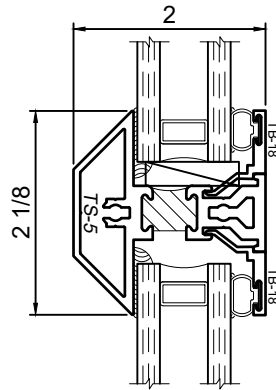

1150S Series 2" Thermal Fixed, Casement & Projected Windows

Product Details - Rail Options

Note: Multiple configurations of this window system are available. Refer to the WINCO website for additional options or contact your local WINCO Sales Representative for information.

Standard T - Rail

Standard Z - Rail

Standard Z - Rail

WINCO RESERVES THE RIGHT TO MODIFY OR CHANGE INFORMATION WITHIN THIS BOOK WHEN DEEMED NECESSARY FOR PRODUCT IMPROVEMENT

© WINCO WINDOW COMPANY, INC. 2021

SCALE 6"=1'-0"