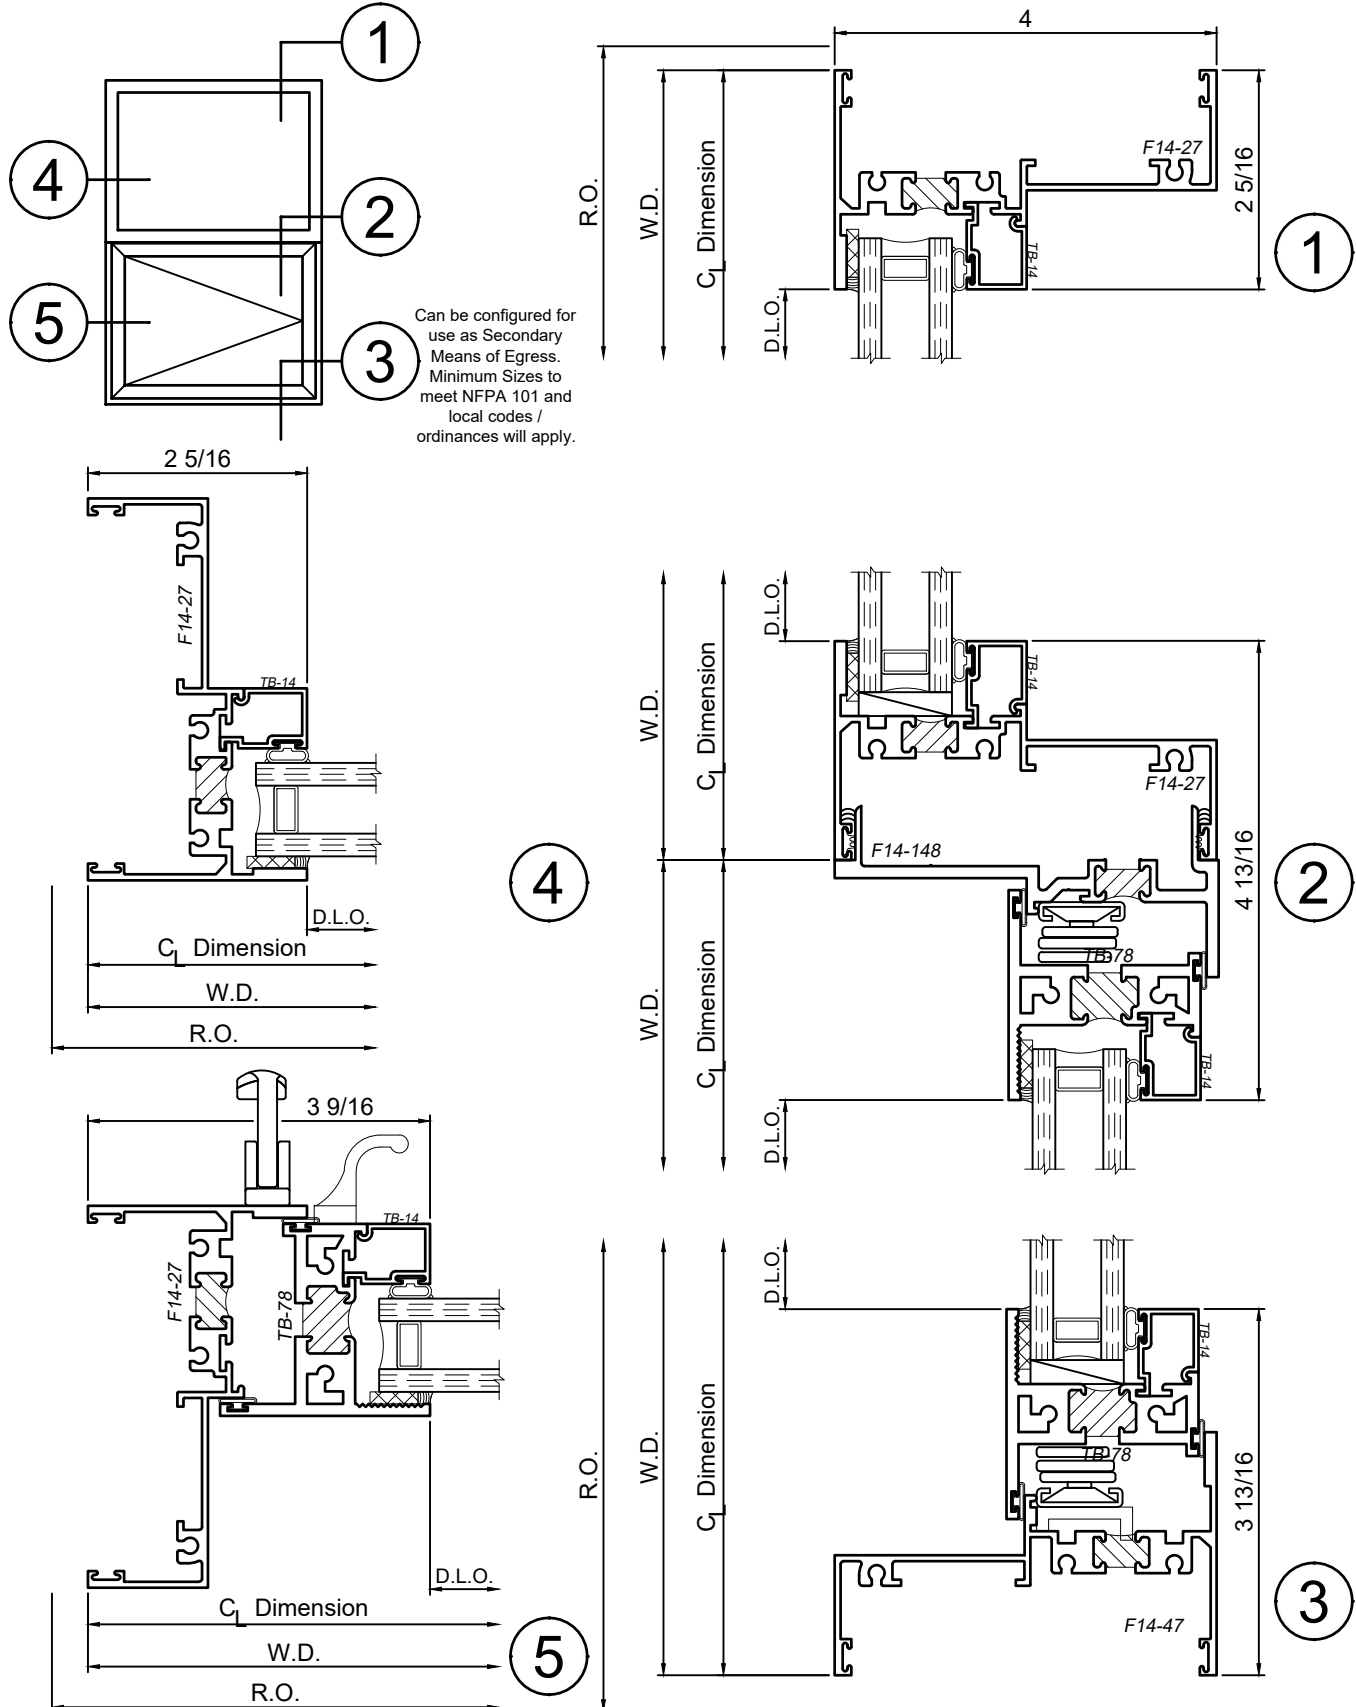

4" Thermal Hung Replica and Slider Replica Windows

Product Details - Fixed over Outswing Casement [HR-8]

Note: Multiple configurations of this window system are available. Refer to the WINCO website for additional options or contact your local WINCO Sales Representative for information.

WINCO RESERVES THE RIGHT TO MODIFY OR CHANGE INFORMATION WITHIN THIS BOOK WHEN DEEMED NECESSARY FOR PRODUCT IMPROVEMENT

© WINCO WINDOW COMPANY, INC. 2021

SCALE 6"=1'-0"