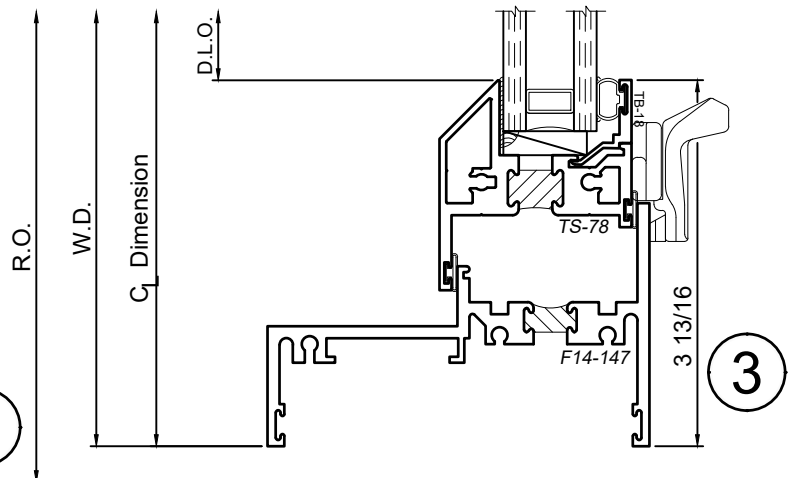

4" Thermal Hung Replica and Slider Replica Windows

Product Details - Fixed over PO [HR-7]

Note: Multiple configurations of this window system are available. Refer to the WINCO website for additional options or contact your local WINCO Sales Representative for information.

WINCO RESERVES THE RIGHT TO MODIFY OR CHANGE INFORMATION WITHIN THIS BOOK WHEN DEEMED NECESSARY FOR PRODUCT IMPROVEMENT

© WINCO WINDOW COMPANY, INC. 2021

SCALE 6"=1'-0"