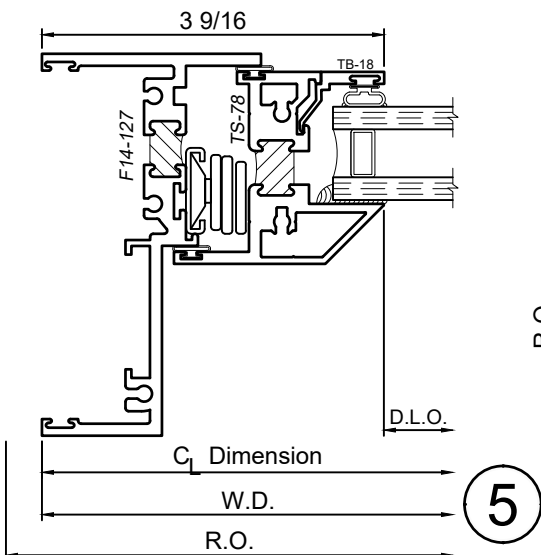

4" Thermal Hung Replica and Slider Replica Windows

Product Details - Fixed over PO [HR-7]

Note: Multiple configurations of this window system are available. Refer to the WINCO website for additional options or contact your local WINCO Sales Representative for information.

WINCO RESERVES THE RIGHT TO MODIFY OR CHANGE INFORMATION WITHIN THIS BOOK WHEN DEEMED NECESSARY FOR PRODUCT IMPROVEMENT

© WINCO WINDOW COMPANY, INC. 2021

SCALE 6"=1'-0"