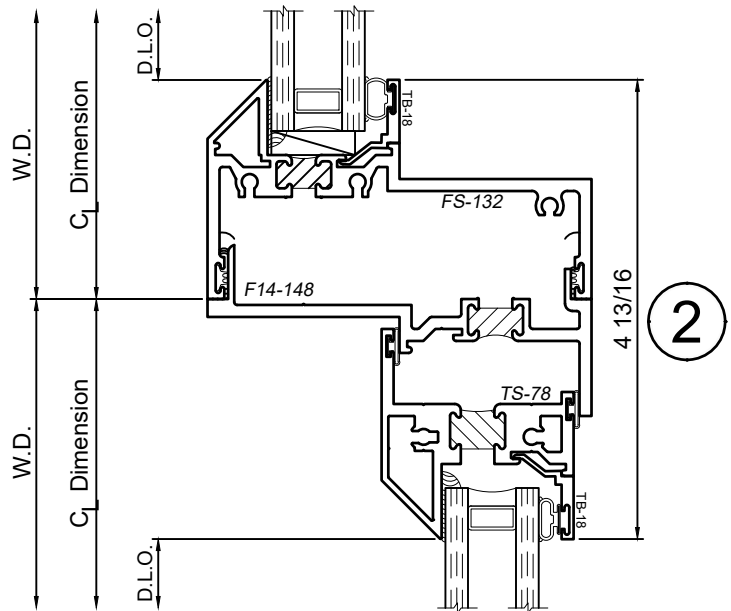

4" Thermal Hung Replica and Slider Replica Windows

Product Details - Fixed over PO [HR-7]

Note: Multiple configurations of this window system are available. Refer to the WINCO website for additional options or contact your local WINCO Sales Representative for information.

WINCO RESERVES THE RIGHT TO MODIFY OR CHANGE INFORMATION WITHIN THIS BOOK WHEN DEEMED NECESSARY FOR PRODUCT IMPROVEMENT

© WINCO WINDOW COMPANY, INC. 2021

SCALE 6"=1'-0"