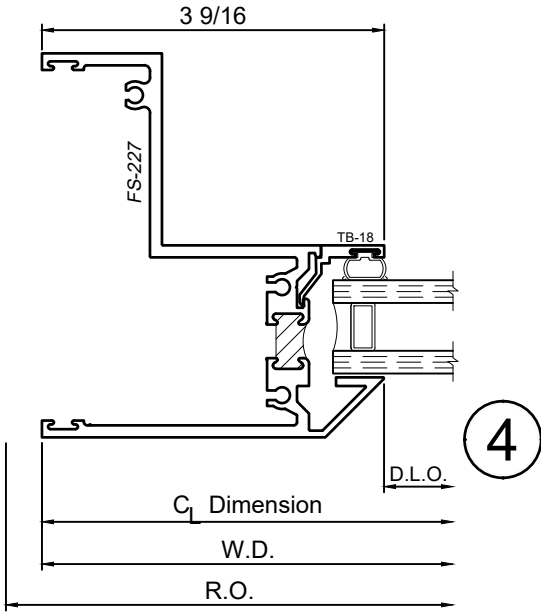

4" Thermal Hung Replica and Slider Replica Windows

Product Details - Fixed over PO [HR-7]

Note: Multiple configurations of this window system are available. Refer to the WINCO website for additional options or contact your local WINCO Sales Representative for information.

WINCO RESERVES THE RIGHT TO MODIFY OR CHANGE INFORMATION WITHIN THIS BOOK WHEN DEEMED NECESSARY FOR PRODUCT IMPROVEMENT

© WINCO WINDOW COMPANY, INC. 2021

SCALE 6"=1'-0"