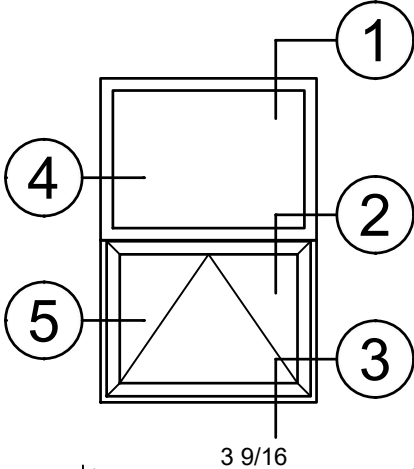

4" Thermal Hung Replica and Slider Replica Windows

Product Details - Fixed over PO [HR-7]

Note: Multiple configurations of this window system are available. Refer to the WINCO website for additional options or contact your local WINCO Sales Representative for information.

WINCO RESERVES THE RIGHT TO MODIFY OR CHANGE INFORMATION WITHIN THIS BOOK WHEN DEEMED NECESSARY FOR PRODUCT IMPROVEMENT

© WINCO WINDOW COMPANY, INC. 2021

SCALE 6"=1'-0"