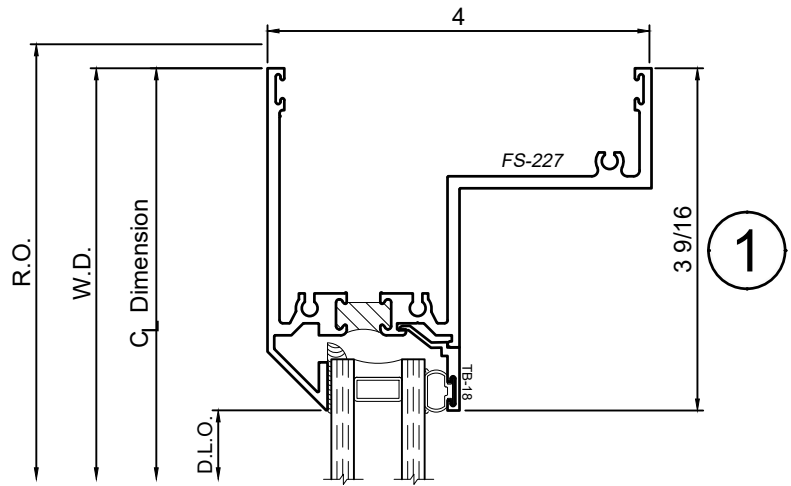

4" Thermal Hung Replica and Slider Replica Windows

Product Details - Fixed over PO [HR-7]

Note: Multiple configurations of this window system are available. Refer to the WINCO website for additional options or contact your local WINCO Sales Representative for information.

WINCO RESERVES THE RIGHT TO MODIFY OR CHANGE INFORMATION WITHIN THIS BOOK WHEN DEEMED NECESSARY FOR PRODUCT IMPROVEMENT

© WINCO WINDOW COMPANY, INC. 2021

SCALE 6"=1'-0"