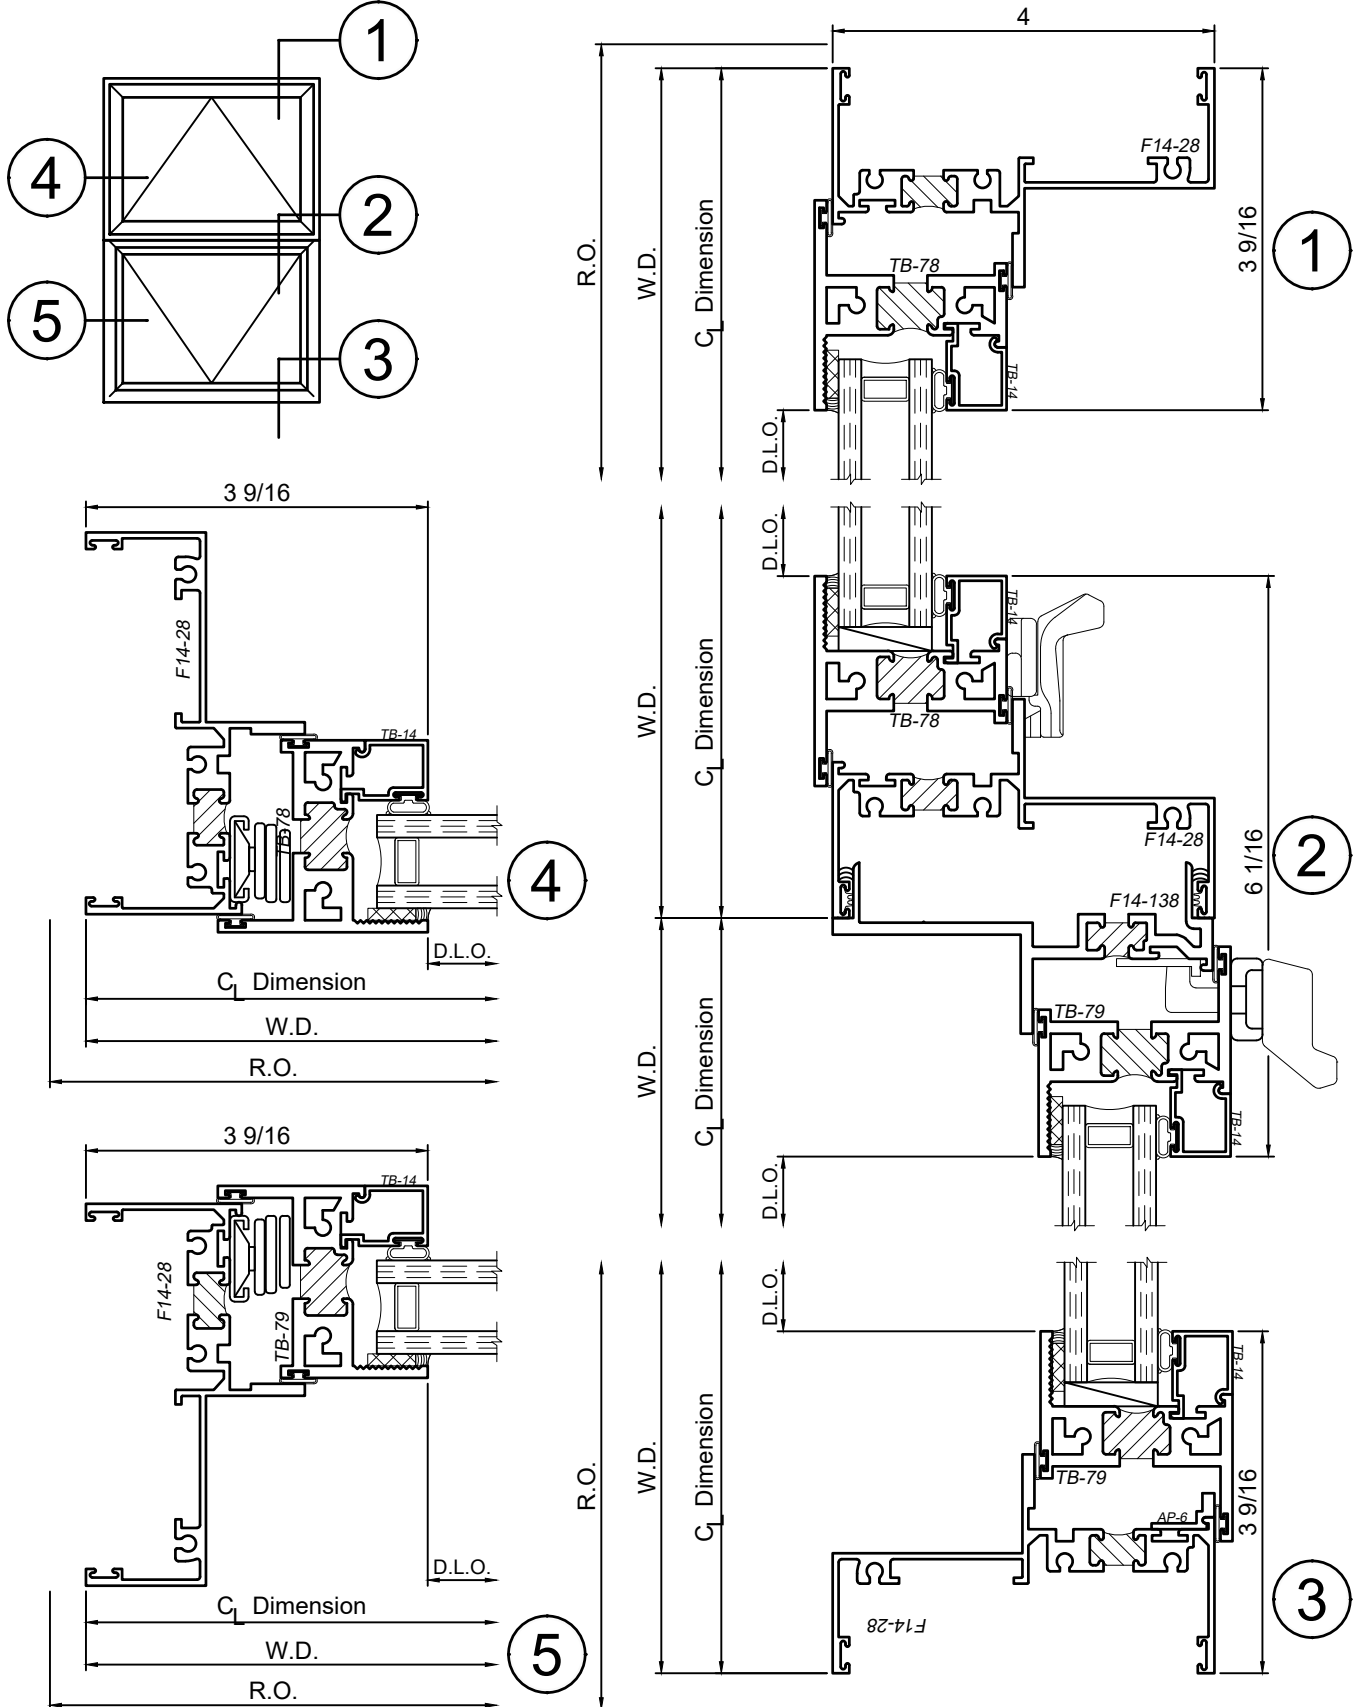

4" Thermal Hung Replica and Slider Replica Windows

Product Details - PO over PI [HR-14]

Note: Multiple configurations of this window system are available. Refer to the WINCO website for additional options or contact your local WINCO Sales Representative for information.

WINCO RESERVES THE RIGHT TO MODIFY OR CHANGE INFORMATION WITHIN THIS BOOK WHEN DEEMED NECESSARY FOR PRODUCT IMPROVEMENT

© WINCO WINDOW COMPANY, INC. 2021

SCALE 6"=1'-0"