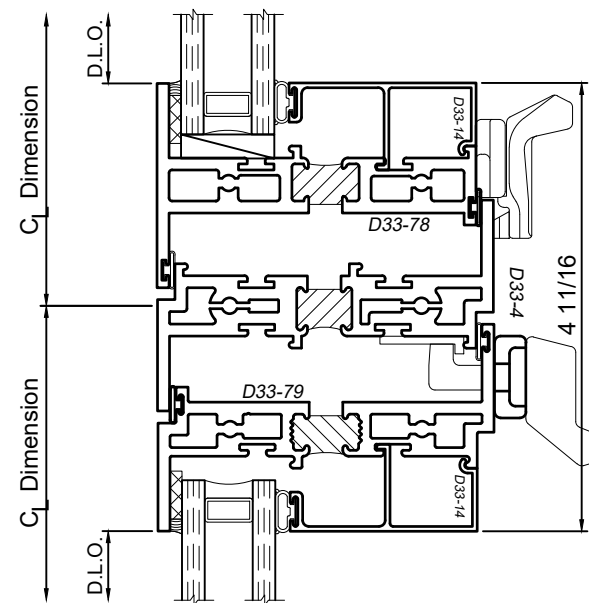

3350 Series 3-1/2" Thermal Fixed, Casement & Projected Windows

Product Details - PO|PI - Awning|Hopper

Note: Multiple configurations of this window system are available. Refer to the WINCO website for additional options or contact your local WINCO Sales Representative for information.

1

4

2

5

3

WINCO RESERVES THE RIGHT TO MODIFY OR CHANGE INFORMATION WITHIN THIS BOOK WHEN DEEMED NECESSARY FOR PRODUCT IMPROVEMENT

© WINCO WINDOW COMPANY, INC. 2021

SCALE 6"=1'-0"