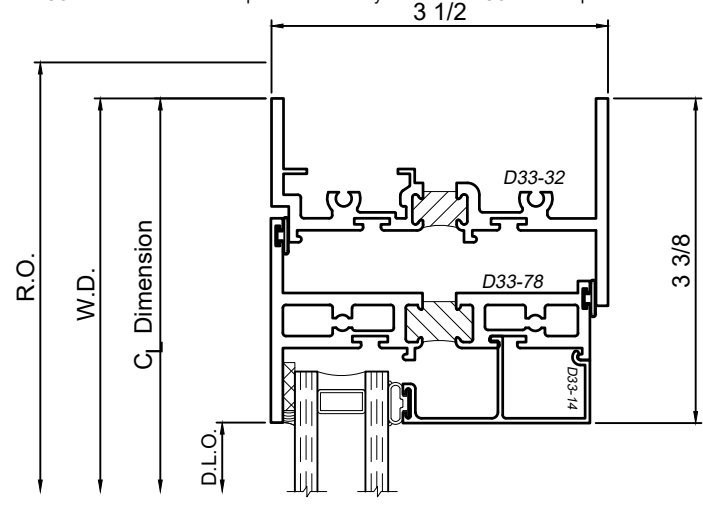

3350 Series 3-1/2" Thermal Fixed, Casement & Projected Windows

Product Details - PO|PI - Awning|Hopper

Note: Multiple configurations of this window system are available. Refer to the WINCO website for additional options or contact your local WINCO Sales Representative for information.

1

4

2

5

3

WINCO RESERVES THE RIGHT TO MODIFY OR CHANGE INFORMATION WITHIN THIS BOOK WHEN DEEMED NECESSARY FOR PRODUCT IMPROVEMENT

© WINCO WINDOW COMPANY, INC. 2021

SCALE 6"=1'-0"