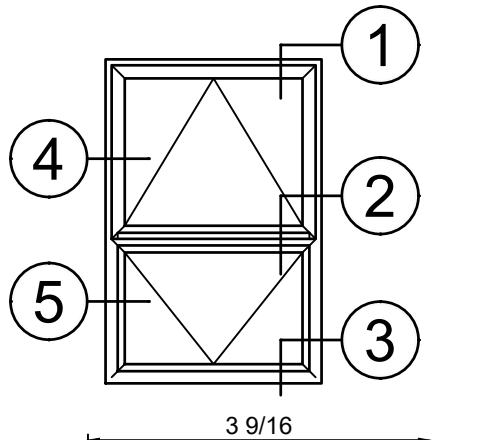

3350 Series 3-1/2" Thermal Fixed, Casement & Projected Windows

Product Details - PO|PI - Awning|Hopper

Note: Multiple configurations of this window system are available. Refer to the WINCO website for additional options or contact your local WINCO Sales Representative for information.

1

4

2

5

3

WINCO RESERVES THE RIGHT TO MODIFY OR CHANGE INFORMATION WITHIN THIS BOOK WHEN DEEMED NECESSARY FOR PRODUCT IMPROVEMENT

© WINCO WINDOW COMPANY, INC. 2021

SCALE 6"=1'-0"