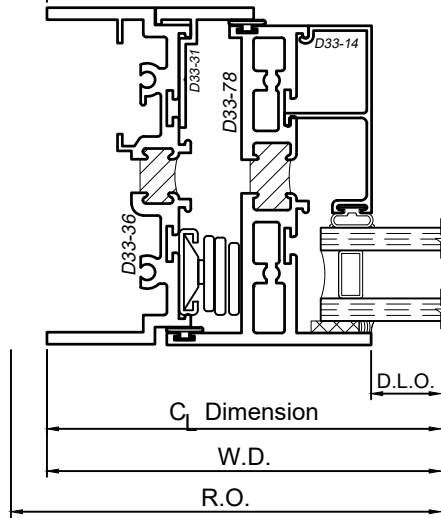

3350 Series 3-1/2" Thermal Fixed, Casement & Projected Windows

Product Details - PO|PI - Awning|Hopper

Note: Multiple configurations of this window system are available. Refer to the WINCO website for additional options or contact your local WINCO Sales Representative for information.

1

4

2

5

3

WINCO RESERVES THE RIGHT TO MODIFY OR CHANGE INFORMATION WITHIN THIS BOOK WHEN DEEMED NECESSARY FOR PRODUCT IMPROVEMENT

© WINCO WINDOW COMPANY, INC. 2021

SCALE 6"=1'-0"