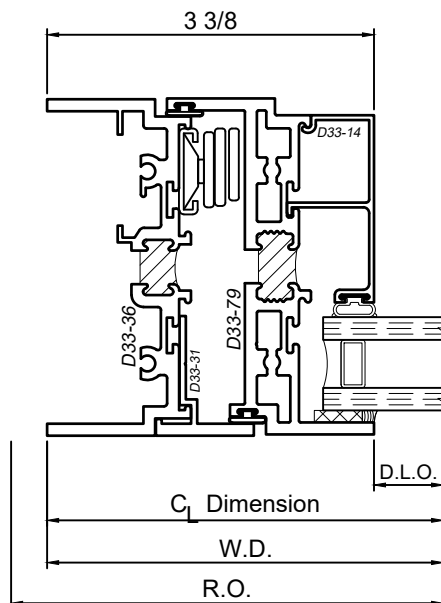

3350 Series 3-1/2" Thermal Fixed, Casement & Projected Windows

Product Details - PO|PI - Awning|Hopper

Note: Multiple configurations of this window system are available. Refer to the WINCO website for additional options or contact your local WINCO Sales Representative for information.

1

4

2

5

3

WINCO RESERVES THE RIGHT TO MODIFY OR CHANGE INFORMATION WITHIN THIS BOOK WHEN DEEMED NECESSARY FOR PRODUCT IMPROVEMENT

© WINCO WINDOW COMPANY, INC. 2021

SCALE 6"=1'-0"