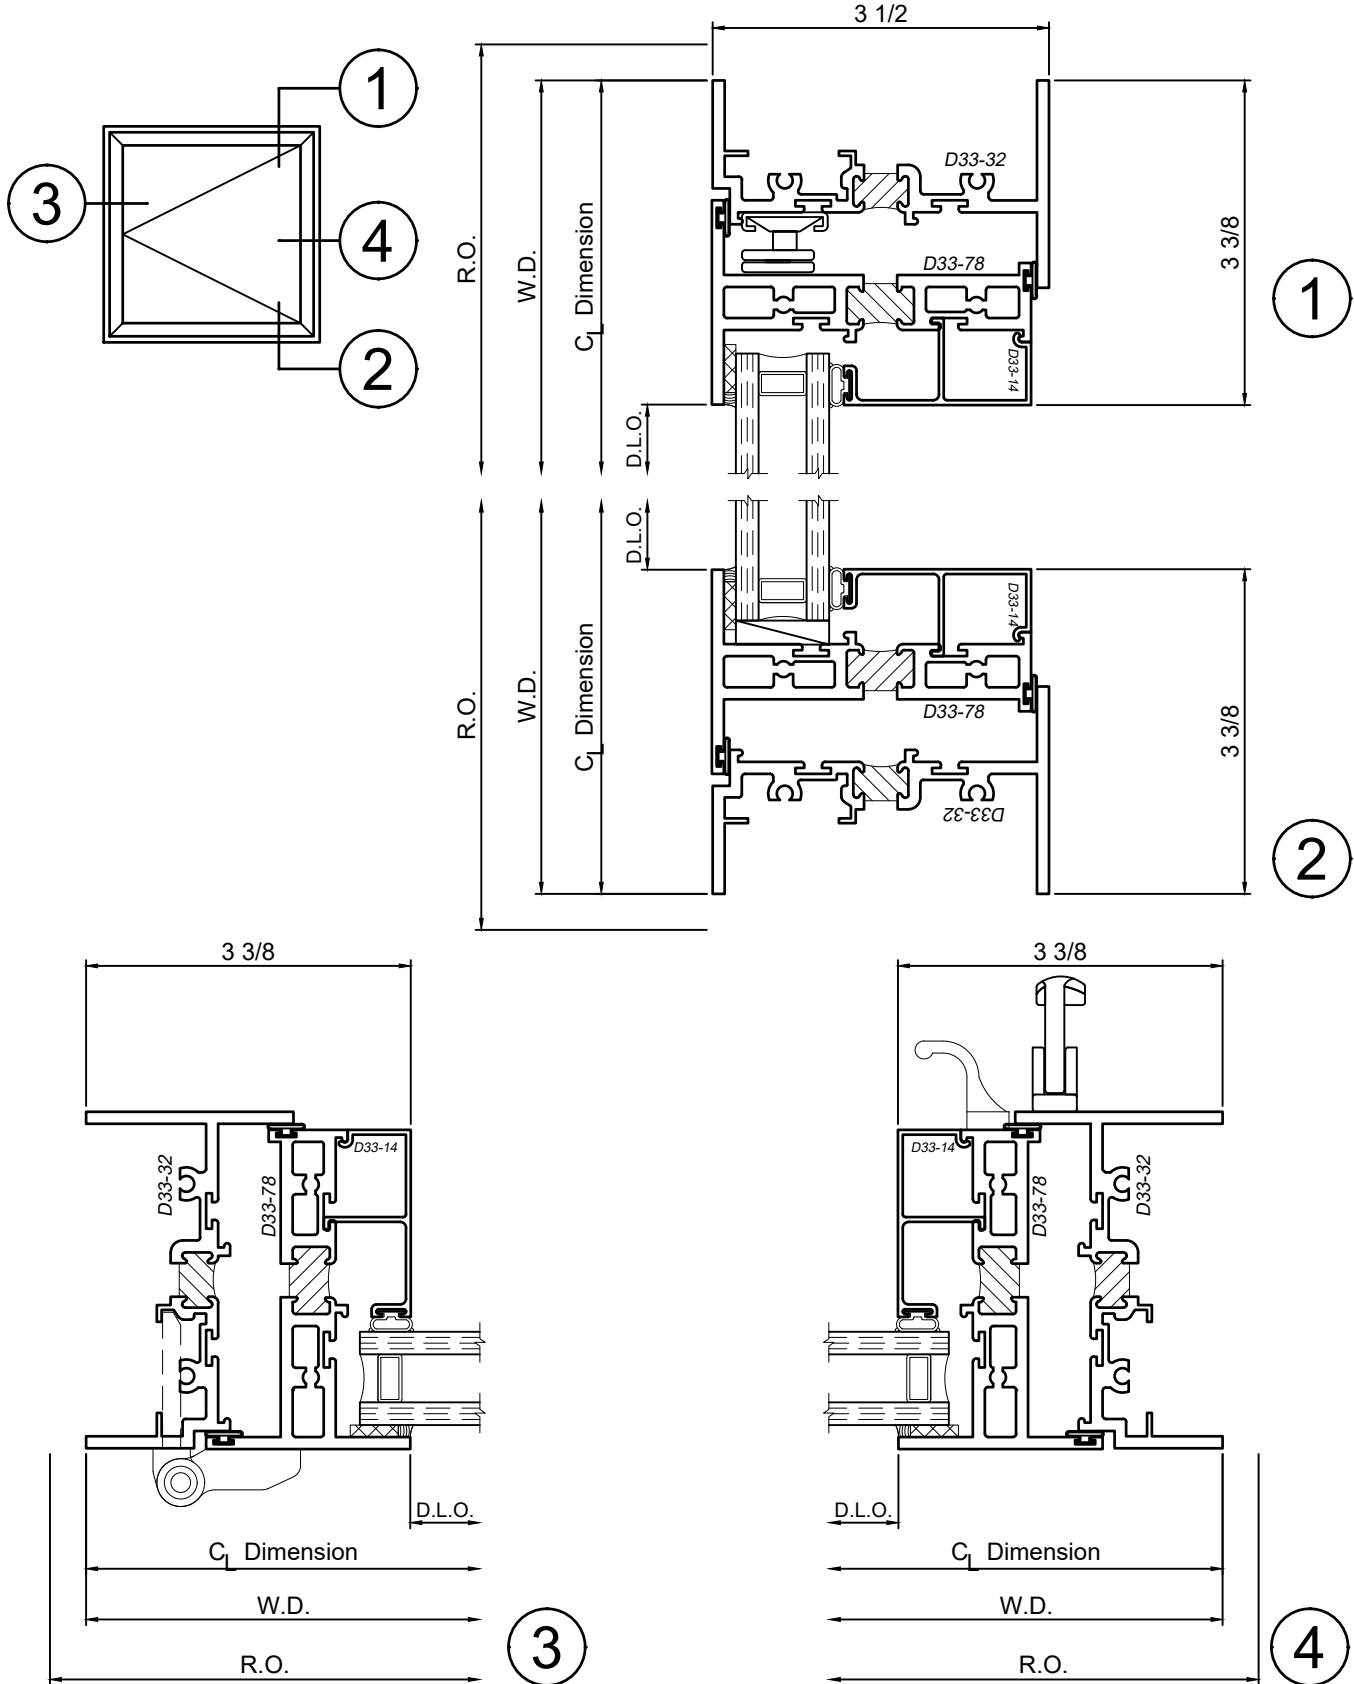

# 3350 Series 3-1/2" Thermal Fixed, Casement & Projected Windows

WINCO RESERVES THE RIGHT TO MODIFY OR CHANGE INFORMATION WITHIN THIS BOOK WHEN DEEMED NECESSARY FOR PRODUCT IMPROVEMENT

© WINCO WINDOW COMPANY, INC. 2021

SCALE 6"=1'-0"