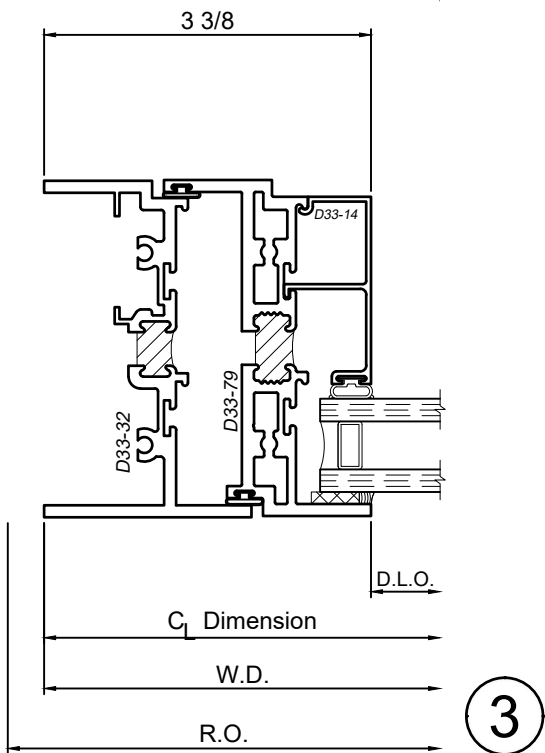

3350 Series 3-1/2" Thermal Fixed, Casement & Projected Windows

Product Details - Inswing Casement

Note: Multiple configurations of this window system are available. Refer to the WINCO website for additional options or contact your local WINCO Sales Representative for information.

WINCO RESERVES THE RIGHT TO MODIFY OR CHANGE INFORMATION WITHIN THIS BOOK WHEN DEEMED NECESSARY FOR PRODUCT IMPROVEMENT

© WINCO WINDOW COMPANY, INC. 2021

SCALE 6"=1'-0"