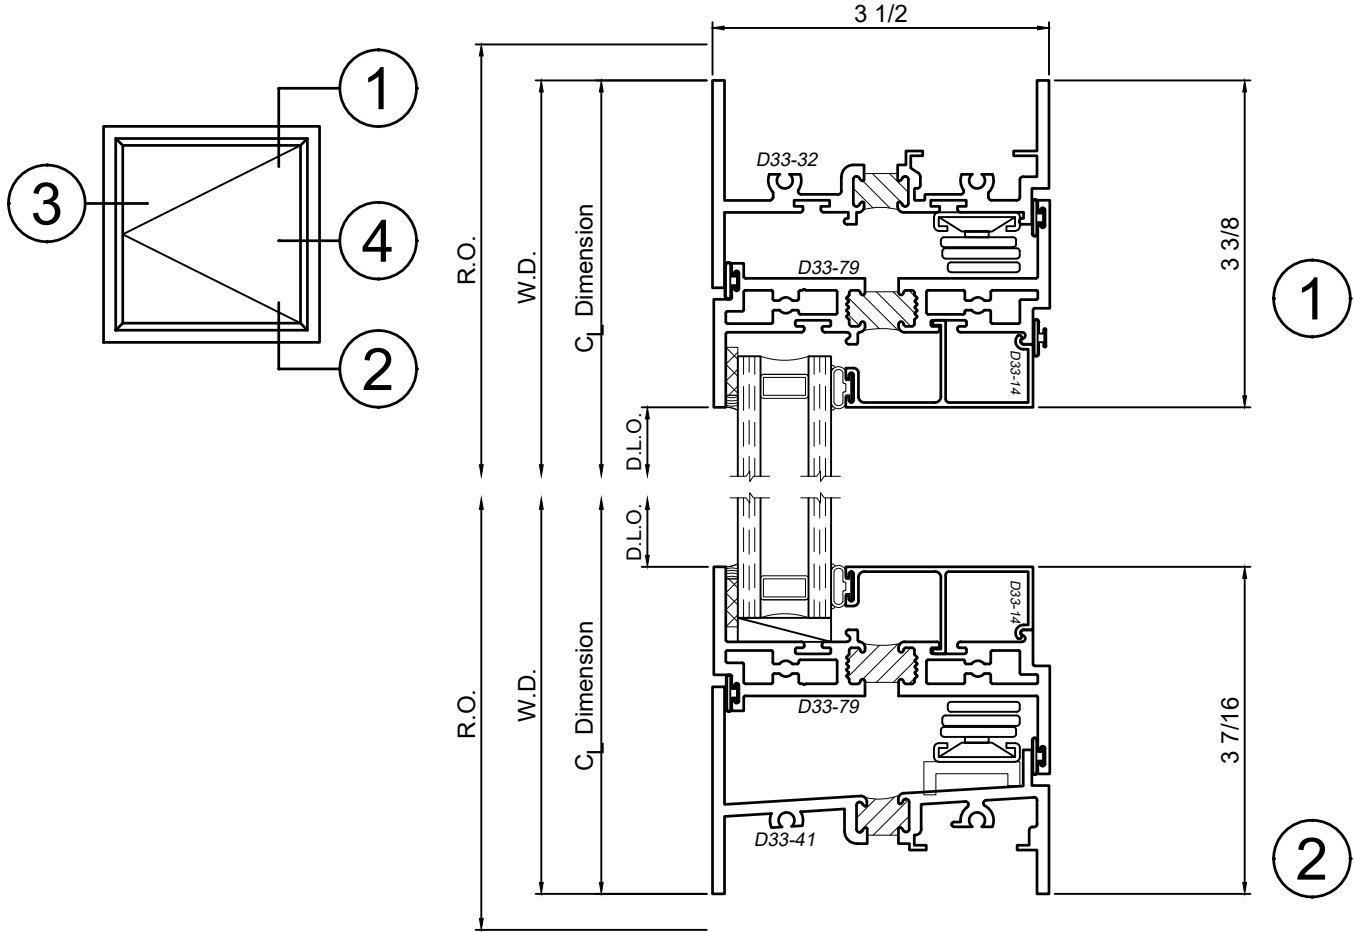

3350 Series 3-1/2" Thermal Fixed, Casement & Projected Windows

Product Details - Inswing Casement

Note: Multiple configurations of this window system are available. Refer to the WINCO website for additional options or contact your local WINCO Sales Representative for information.

WINCO RESERVES THE RIGHT TO MODIFY OR CHANGE INFORMATION WITHIN THIS BOOK WHEN DEEMED NECESSARY FOR PRODUCT IMPROVEMENT

© WINCO WINDOW COMPANY, INC. 2021

SCALE 6"=1'-0"