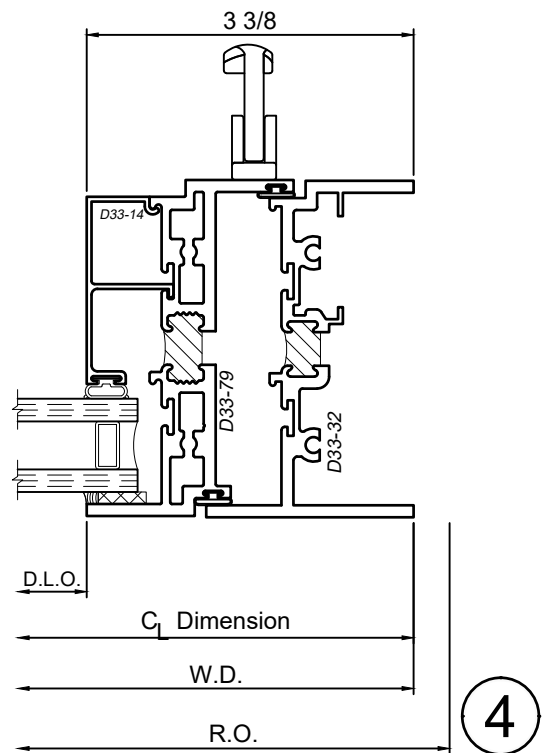

3350 Series 3-1/2" Thermal Fixed, Casement & Projected Windows

Product Details - Inswing Casement

Note: Multiple configurations of this window system are available. Refer to the WINCO website for additional options or contact your local WINCO Sales Representative for information.

WINCO RESERVES THE RIGHT TO MODIFY OR CHANGE INFORMATION WITHIN THIS BOOK WHEN DEEMED NECESSARY FOR PRODUCT IMPROVEMENT

© WINCO WINDOW COMPANY, INC. 2021

SCALE 6"=1'-0"