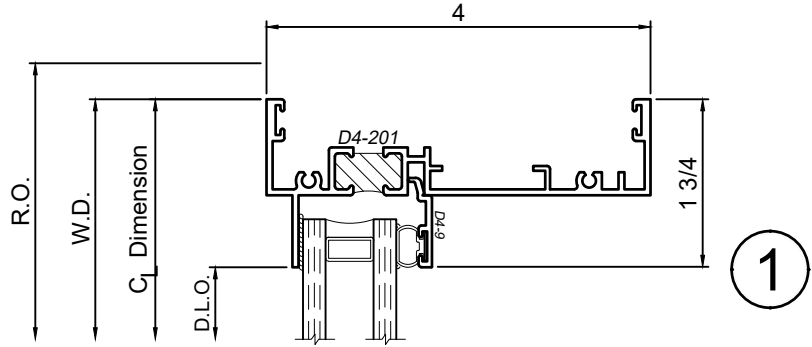

3410 Series 4" Thermal Fixed & Horizontal Sliding Windows

Product Details - Fixed - Picture Window

Note: Multiple configurations of this window system are available. Refer to the WINCO website for additional options or contact your local WINCO Sales Representative for information.

WINCO RESERVES THE RIGHT TO MODIFY OR CHANGE INFORMATION WITHIN THIS BOOK WHEN DEEMED NECESSARY FOR PRODUCT IMPROVEMENT

SCALE 6"=1'-0"