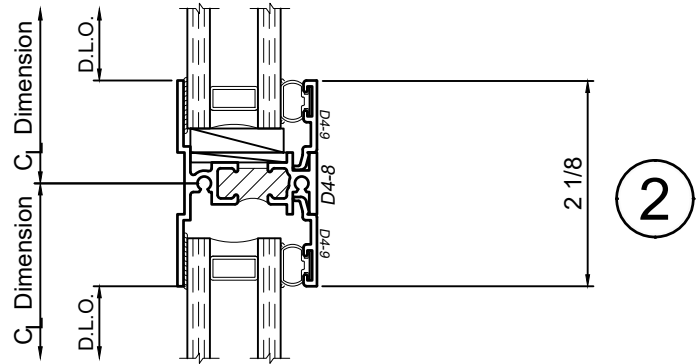

3410 Series 4" Thermal Fixed & Horizontal Sliding Windows

Product Details - Fixed - Picture Window

Note: Multiple configurations of this window system are available. Refer to the WINCO website for additional options or contact your local WINCO Sales Representative for information.

WINCO RESERVES THE RIGHT TO MODIFY OR CHANGE INFORMATION WITHIN THIS BOOK WHEN DEEMED NECESSARY FOR PRODUCT IMPROVEMENT

SCALE 6"=1'-0"