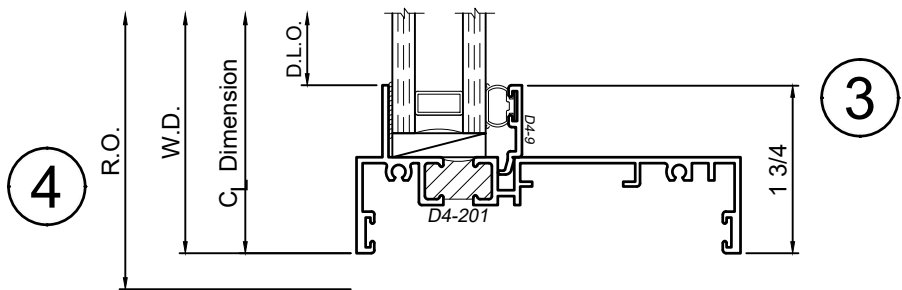

3410 Series 4" Thermal Fixed & Horizontal Sliding Windows

Product Details - Fixed - Picture Window

Note: Multiple configurations of this window system are available. Refer to the WINCO website for additional options or contact your local WINCO Sales Representative for information.

WINCO RESERVES THE RIGHT TO MODIFY OR CHANGE INFORMATION WITHIN THIS BOOK WHEN DEEMED NECESSARY FOR PRODUCT IMPROVEMENT

SCALE 6"=1'-0"