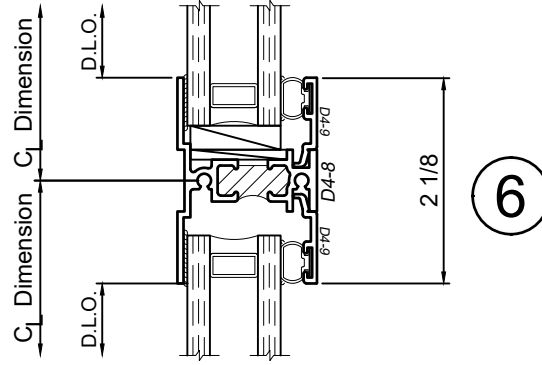

# 4410 Series 4" Thermal Fixed & Single Hung Windows Product Details -

WINCO RESERVES THE RIGHT TO MODIFY OR CHANGE INFORMATION WITHIN THIS BOOK WHEN DEEMED NECESSARY FOR PRODUCT IMPROVEMENT

© WINCO WINDOW COMPANY, INC. 2020

SCALE 6"=1'-0"