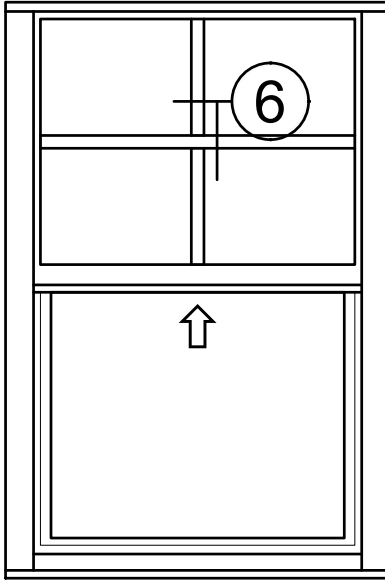

# 4410 Series 4" Thermal Fixed & Single Hung Windows Product Details -

WINCO RESERVES THE RIGHT TO MODIFY OR CHANGE INFORMATION WITHIN THIS BOOK WHEN DEEMED NECESSARY FOR PRODUCT IMPROVEMENT

© WINCO WINDOW COMPANY, INC. 2020

SCALE 6"=1'-0"