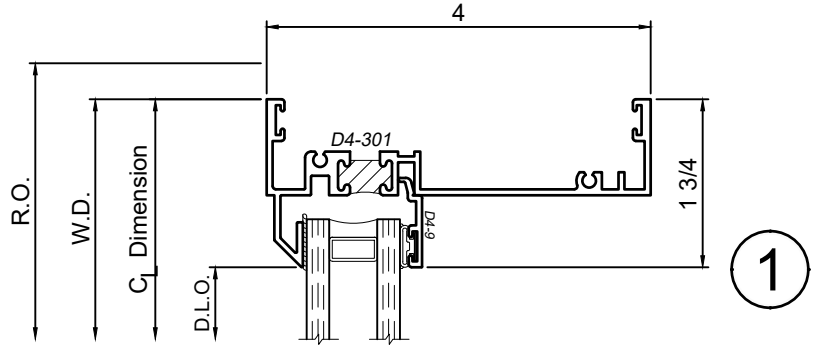

4410S Series 4" Thermal Fixed & Single Hung Windows

Product Details - Fixed - Picture Window

Note: Multiple configurations of this window system are available. Refer to the WINCO website for additional options or contact your local WINCO Sales Representative for information.

WINCO RESERVES THE RIGHT TO MODIFY OR CHANGE INFORMATION WITHIN THIS BOOK WHEN DEEMED NECESSARY FOR PRODUCT IMPROVEMENT

© WINCO WINDOW COMPANY, INC. 2020

SCALE 6"=1'-0"