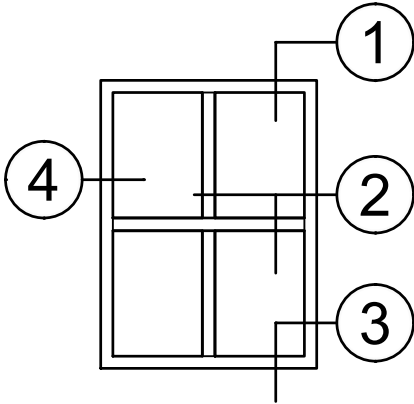

4410S Series 4" Thermal Fixed & Single Hung Windows

Product Details - Fixed - Picture Window

Note: Multiple configurations of this window system are available. Refer to the WINCO website for additional options or contact your local WINCO Sales Representative for information.

WINCO RESERVES THE RIGHT TO MODIFY OR CHANGE INFORMATION WITHIN THIS BOOK WHEN DEEMED NECESSARY FOR PRODUCT IMPROVEMENT

© WINCO WINDOW COMPANY, INC. 2020

SCALE 6"=1'-0"