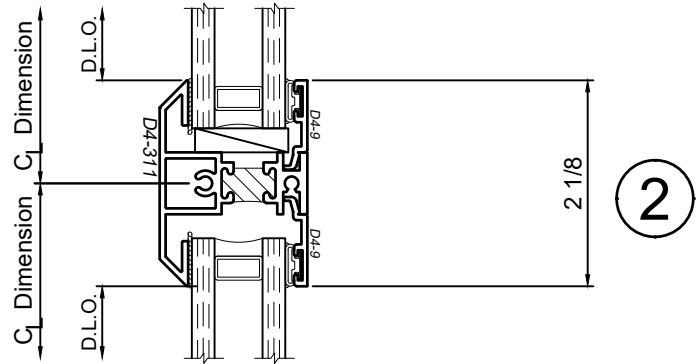

4410S Series 4" Thermal Fixed & Single Hung Windows

Product Details - Fixed - Picture Window

Note: Multiple configurations of this window system are available. Refer to the WINCO website for additional options or contact your local WINCO Sales Representative for information.

WINCO RESERVES THE RIGHT TO MODIFY OR CHANGE INFORMATION WITHIN THIS BOOK WHEN DEEMED NECESSARY FOR PRODUCT IMPROVEMENT

© WINCO WINDOW COMPANY, INC. 2020

SCALE 6"=1'-0"