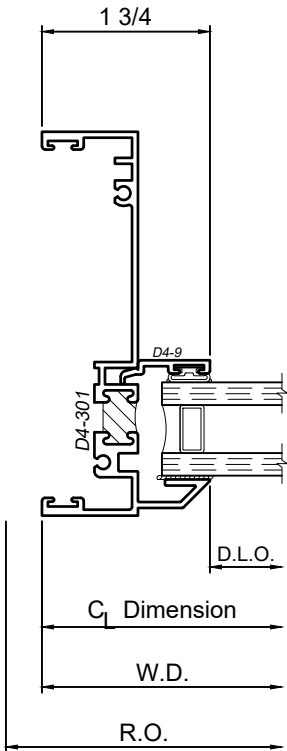

4410S Series 4" Thermal Fixed & Single Hung Windows

Product Details - Fixed - Picture Window

Note: Multiple configurations of this window system are available. Refer to the WINCO website for additional options or contact your local WINCO Sales Representative for information.

WINCO RESERVES THE RIGHT TO MODIFY OR CHANGE INFORMATION WITHIN THIS BOOK WHEN DEEMED NECESSARY FOR PRODUCT IMPROVEMENT

© WINCO WINDOW COMPANY, INC. 2020

SCALE 6"=1'-0"