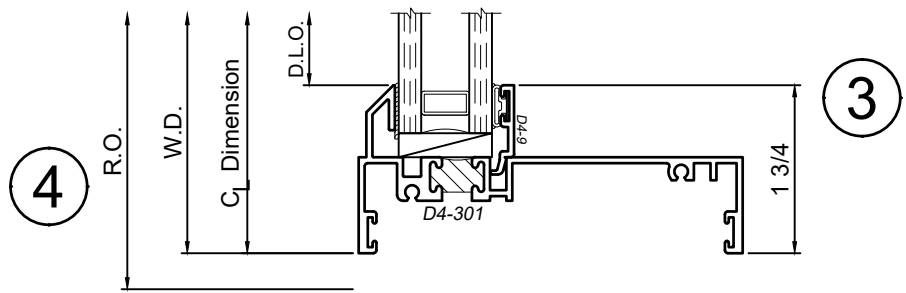

4410S Series 4" Thermal Fixed & Single Hung Windows

Product Details - Fixed - Picture Window

Note: Multiple configurations of this window system are available. Refer to the WINCO website for additional options or contact your local WINCO Sales Representative for information.

WINCO RESERVES THE RIGHT TO MODIFY OR CHANGE INFORMATION WITHIN THIS BOOK WHEN DEEMED NECESSARY FOR PRODUCT IMPROVEMENT

© WINCO WINDOW COMPANY, INC. 2020

SCALE 6"=1'-0"