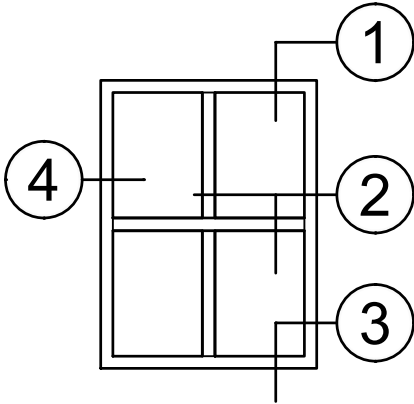

4500 Series 4" Thermal Fixed & Double Hung Windows

Product Details - Fixed - Picture Window

Note: Multiple configurations of this window system are available. Refer to the WINCO website for additional options or contact your local WINCO Sales Representative for information.

WINCO RESERVES THE RIGHT TO MODIFY OR CHANGE INFORMATION WITHIN THIS BOOK WHEN DEEMED NECESSARY FOR PRODUCT IMPROVEMENT

© WINCO WINDOW COMPANY, INC. 2020

SCALE 6"=1'-0"