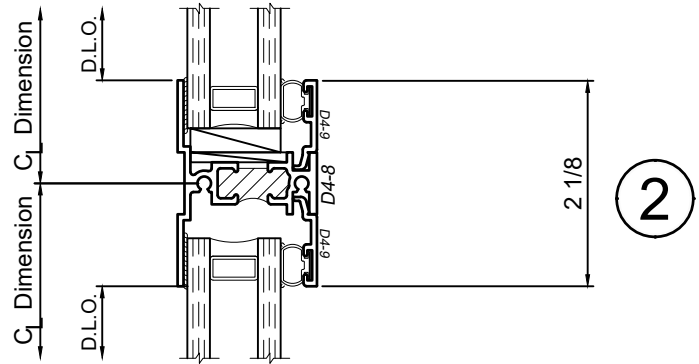

4500 Series 4" Thermal Fixed & Double Hung Windows

Product Details - Fixed - Picture Window

Note: Multiple configurations of this window system are available. Refer to the WINCO website for additional options or contact your local WINCO Sales Representative for information.

WINCO RESERVES THE RIGHT TO MODIFY OR CHANGE INFORMATION WITHIN THIS BOOK WHEN DEEMED NECESSARY FOR PRODUCT IMPROVEMENT

© WINCO WINDOW COMPANY, INC. 2020

SCALE 6"=1'-0"