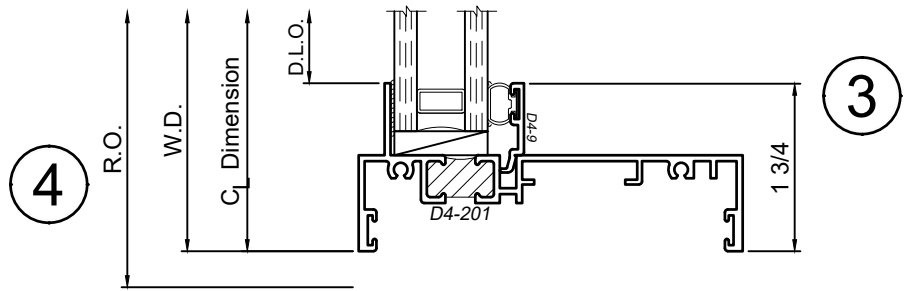

4500 Series 4" Thermal Fixed & Double Hung Windows

Product Details - Fixed - Picture Window

Note: Multiple configurations of this window system are available. Refer to the WINCO website for additional options or contact your local WINCO Sales Representative for information.

WINCO RESERVES THE RIGHT TO MODIFY OR CHANGE INFORMATION WITHIN THIS BOOK WHEN DEEMED NECESSARY FOR PRODUCT IMPROVEMENT

© WINCO WINDOW COMPANY, INC. 2020

SCALE 6"=1'-0"