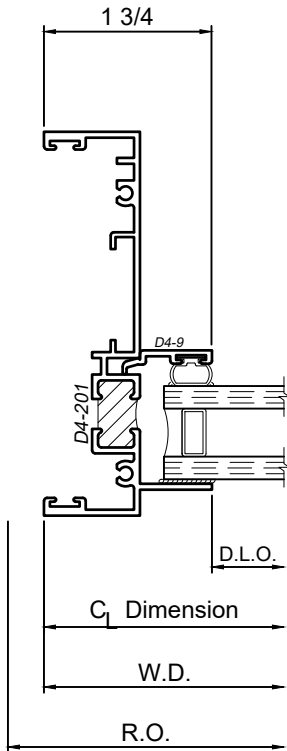

4500 Series 4" Thermal Fixed & Double Hung Windows

Product Details - Fixed - Picture Window

Note: Multiple configurations of this window system are available. Refer to the WINCO website for additional options or contact your local WINCO Sales Representative for information.

WINCO RESERVES THE RIGHT TO MODIFY OR CHANGE INFORMATION WITHIN THIS BOOK WHEN DEEMED NECESSARY FOR PRODUCT IMPROVEMENT

© WINCO WINDOW COMPANY, INC. 2020

SCALE 6"=1'-0"