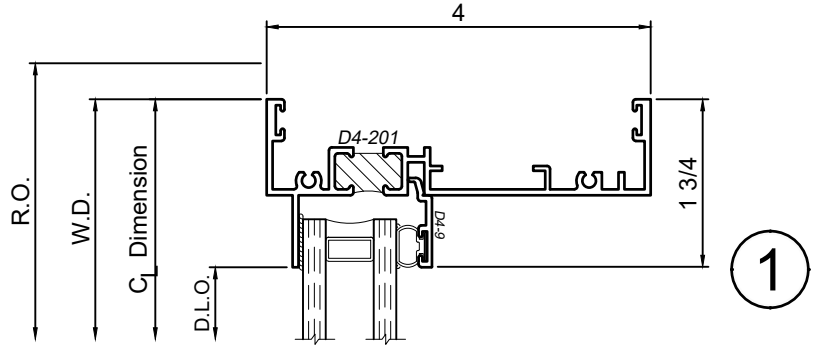

4500 Series 4" Thermal Fixed & Double Hung Windows

Product Details - Fixed - Picture Window

Note: Multiple configurations of this window system are available. Refer to the WINCO website for additional options or contact your local WINCO Sales Representative for information.

WINCO RESERVES THE RIGHT TO MODIFY OR CHANGE INFORMATION WITHIN THIS BOOK WHEN DEEMED NECESSARY FOR PRODUCT IMPROVEMENT

© WINCO WINDOW COMPANY, INC. 2020

SCALE 6"=1'-0"