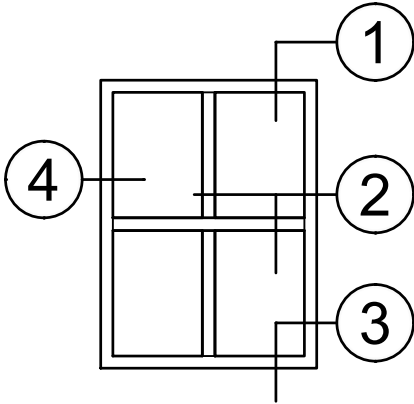

4500S Series 4" Thermal Fixed & Double Hung Windows

Product Details - Fixed - Picture Window

Note: Multiple configurations of this window system are available. Refer to the WINCO website for additional options or contact your local WINCO Sales Representative for information.

WINCO RESERVES THE RIGHT TO MODIFY OR CHANGE INFORMATION WITHIN THIS BOOK WHEN DEEMED NECESSARY FOR PRODUCT IMPROVEMENT

© WINCO WINDOW COMPANY, INC. 2020

SCALE 6"=1'-0"