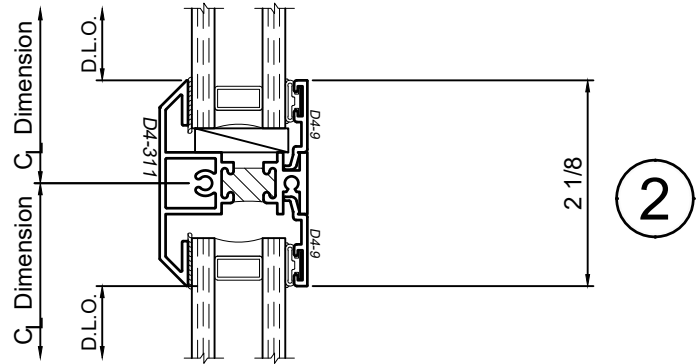

4500S Series 4" Thermal Fixed & Double Hung Windows

Product Details - Fixed - Picture Window

Note: Multiple configurations of this window system are available. Refer to the WINCO website for additional options or contact your local WINCO Sales Representative for information.

WINCO RESERVES THE RIGHT TO MODIFY OR CHANGE INFORMATION WITHIN THIS BOOK WHEN DEEMED NECESSARY FOR PRODUCT IMPROVEMENT

© WINCO WINDOW COMPANY, INC. 2020

SCALE 6"=1'-0"