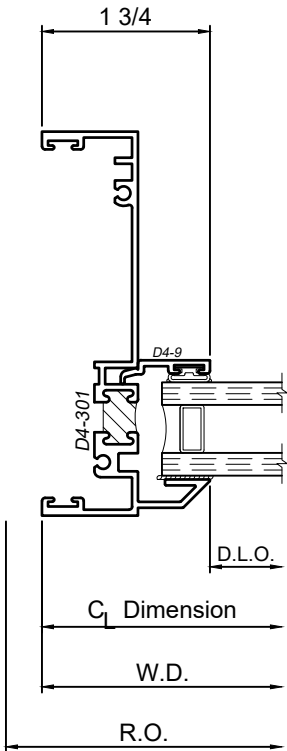

4500S Series 4" Thermal Fixed & Double Hung Windows

Product Details - Fixed - Picture Window

Note: Multiple configurations of this window system are available. Refer to the WINCO website for additional options or contact your local WINCO Sales Representative for information.

WINCO RESERVES THE RIGHT TO MODIFY OR CHANGE INFORMATION WITHIN THIS BOOK WHEN DEEMED NECESSARY FOR PRODUCT IMPROVEMENT

© WINCO WINDOW COMPANY, INC. 2020

SCALE 6"=1'-0"