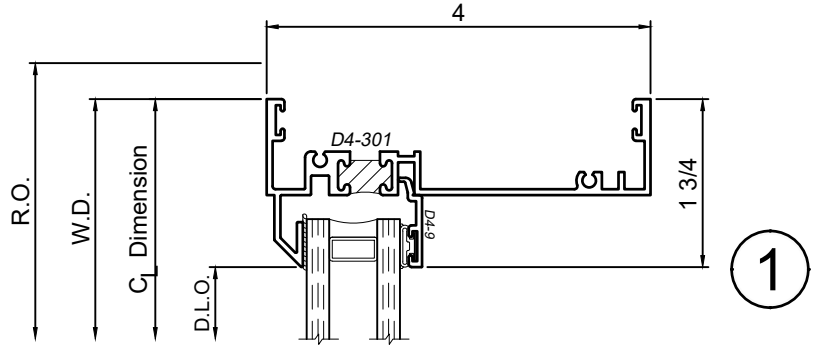

4500S Series 4" Thermal Fixed & Double Hung Windows

Product Details - Fixed - Picture Window

Note: Multiple configurations of this window system are available. Refer to the WINCO website for additional options or contact your local WINCO Sales Representative for information.

WINCO RESERVES THE RIGHT TO MODIFY OR CHANGE INFORMATION WITHIN THIS BOOK WHEN DEEMED NECESSARY FOR PRODUCT IMPROVEMENT

© WINCO WINDOW COMPANY, INC. 2020

SCALE 6"=1'-0"