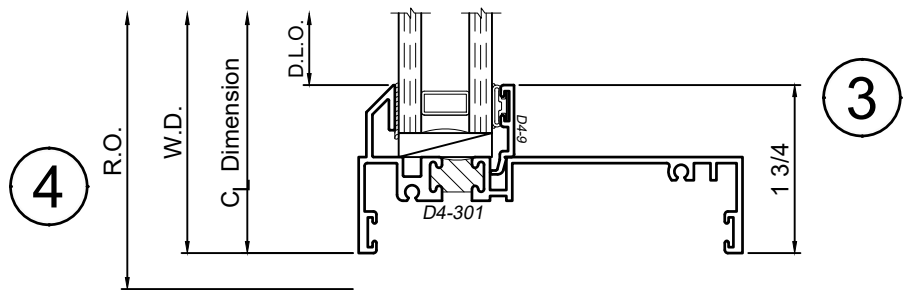

4500S Series 4" Thermal Fixed & Double Hung Windows

Product Details - Fixed - Picture Window

Note: Multiple configurations of this window system are available. Refer to the WINCO website for additional options or contact your local WINCO Sales Representative for information.

WINCO RESERVES THE RIGHT TO MODIFY OR CHANGE INFORMATION WITHIN THIS BOOK WHEN DEEMED NECESSARY FOR PRODUCT IMPROVEMENT

© WINCO WINDOW COMPANY, INC. 2020

SCALE 6"=1'-0"