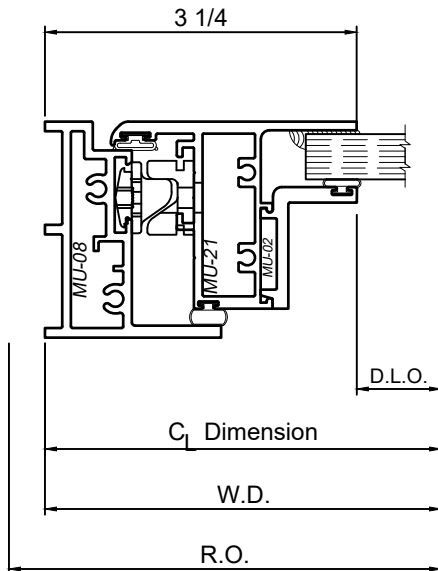

8800 Series 4" Thermal Fixed Human Impact (Psychiatric) Windows Product Details - Fixed - Picture Window (Retro Fit Option)

Note:
The primary (exterior) glazing remains undisturbed by the addition of the 8800 Retro-Fit Impact Sash. It can be accessed for maintenance, but not be used for ventilation.
Sealing against intrusion of Air or Water from the building's exterior must be addressed in the primary (exterior) glazing system.

1

WINCO RESERVES THE RIGHT TO MODIFY OR CHANGE INFORMATION WITHIN THIS BOOK WHEN DEEMED NECESSARY FOR PRODUCT IMPROVEMENT

3

2

© WINCO WINDOW COMPANY, INC. 2021

SCALE 6"=1'-0"