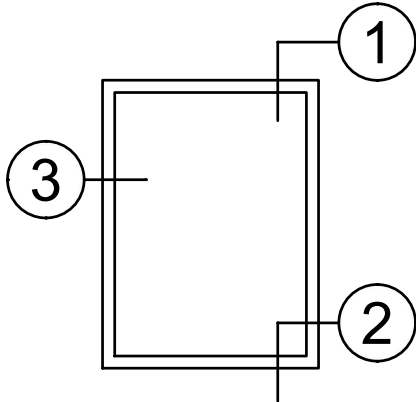

8800 Series 4" Thermal Fixed Human Impact (Psychiatric) Windows Product Details - Fixed - Picture Window (Retro Fit Option)

Note:
The primary (exterior) glazing remains undisturbed by the addition of the 8800 Retro-Fit Impact Sash. It can be accessed for maintenance, but not be used for ventilation.
Sealing against intrusion of Air or Water from the building's exterior must be addressed in the primary (exterior) glazing system.

1

WINCO RESERVES THE RIGHT TO MODIFY OR CHANGE INFORMATION WITHIN THIS BOOK WHEN DEEMED NECESSARY FOR PRODUCT IMPROVEMENT

3

2

© WINCO WINDOW COMPANY, INC. 2021

SCALE 6"=1'-0"