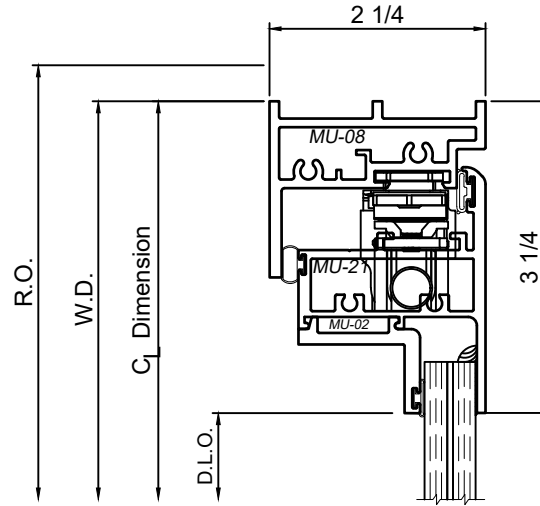

8800 Series 4" Thermal Fixed Human Impact (Psychiatric) Windows Product Details - Fixed - Picture Window (Retro Fit Option)

Note:
The primary (exterior) glazing remains undisturbed by the addition of the 8800 Retro-Fit Impact Sash. It can be accessed for maintenance, but not be used for ventilation.
Sealing against intrusion of Air or Water from the building's exterior must be addressed in the primary (exterior) glazing system.

1

WINCO RESERVES THE RIGHT TO MODIFY OR CHANGE INFORMATION WITHIN THIS BOOK WHEN DEEMED NECESSARY FOR PRODUCT IMPROVEMENT

3

2

© WINCO WINDOW COMPANY, INC. 2021

SCALE 6"=1'-0"