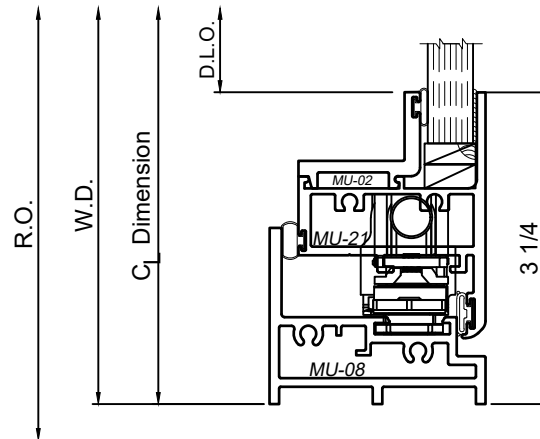

8800 Series 4" Thermal Fixed Human Impact (Psychiatric) Windows Product Details - Fixed - Picture Window (Retro Fit Option)

Note:
The primary (exterior) glazing remains undisturbed by the addition of the 8800 Retro-Fit Impact Sash. It can be accessed for maintenance, but not be used for ventilation.
Sealing against intrusion of Air or Water from the building's exterior must be addressed in the primary (exterior) glazing system.

1

WINCO RESERVES THE RIGHT TO MODIFY OR CHANGE INFORMATION WITHIN THIS BOOK WHEN DEEMED NECESSARY FOR PRODUCT IMPROVEMENT

3

2

© WINCO WINDOW COMPANY, INC. 2021

SCALE 6"=1'-0"