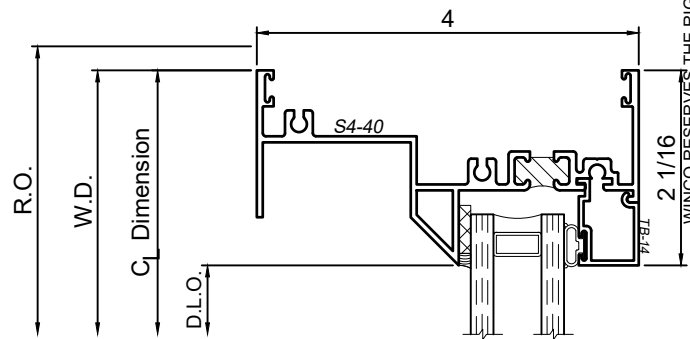

4" Thermal Hung Replica and Slider Replica Windows

Product Details - Simulated Slider Head & Sill Details [SR-3,6 & 9]

Note: Multiple configurations of this window system are available. Refer to the WINCO website for additional options or contact your local WINCO Sales Representative for information.

WINCO RESERVES THE RIGHT TO MODIFY OR CHANGE INFORMATION WITHIN THIS BOOK WHEN DEEMED NECESSARY FOR PRODUCT IMPROVEMENT

1

Grand Park Center
Fixed I.G. only
1" I.G. w/ TB-14 Bead
All Grid Option

3

2

Not compatible
w/ RS-xx, F14-xx, FS-xx, TS-xx
or Blind Access Sash

4

© WINCO WINDOW COMPANY, INC. 2021

SCALE 6"=1'-0"