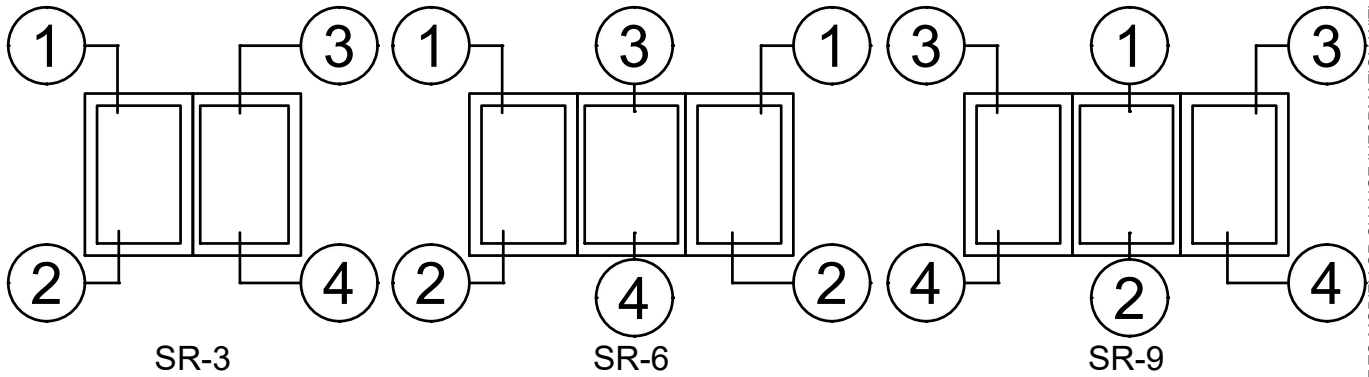

4" Thermal Hung Replica and Slider Replica Windows

Product Details - Simulated Slider Head & Sill Details [SR-3,6 & 9]

Note: Multiple configurations of this window system are available. Refer to the WINCO website for additional options or contact your local WINCO Sales Representative for information.

WINCO RESERVES THE RIGHT TO MODIFY OR CHANGE INFORMATION WITHIN THIS BOOK WHEN DEEMED NECESSARY FOR PRODUCT IMPROVEMENT

1

Grand Park Center
Fixed I.G. only
1" I.G. w/ TB-14 Bead
All Grid Option

3

2

Not compatible
w/ RS-xx, F14-xx, FS-xx, TS-xx
or Blind Access Sash