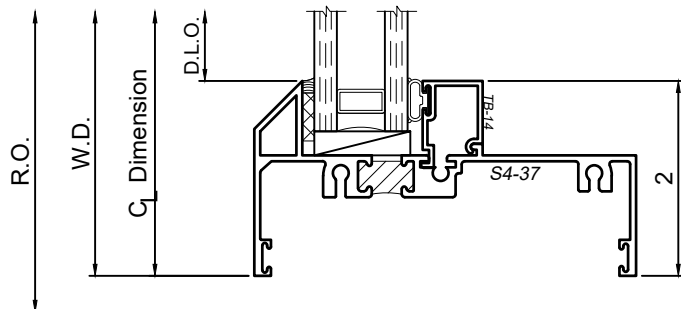

4" Thermal Hung Replica and Slider Replica Windows

Product Details - Simulated Slider Head & Sill Details [SR-3,6 & 9]

Note: Multiple configurations of this window system are available. Refer to the WINCO website for additional options or contact your local WINCO Sales Representative for information.

WINCO RESERVES THE RIGHT TO MODIFY OR CHANGE INFORMATION WITHIN THIS BOOK WHEN DEEMED NECESSARY FOR PRODUCT IMPROVEMENT

1

Grand Park Center
Fixed I.G. only
1" I.G. w/ TB-14 Bead
All Grid Option

3

2

Not compatible
w/ RS-xx, F14-xx, FS-xx, TS-xx
or Blind Access Sash

4

© WINCO WINDOW COMPANY, INC. 2021

SCALE 6"=1'-0"