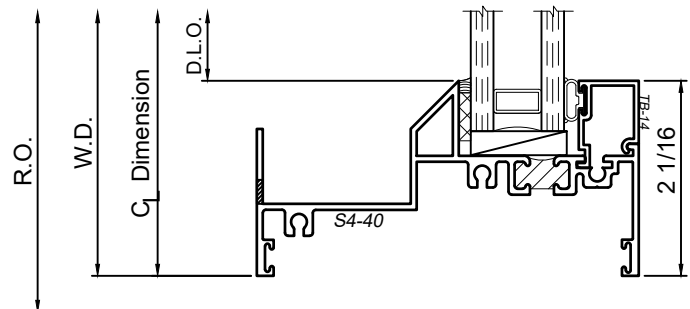

4" Thermal Hung Replica and Slider Replica Windows

Product Details - Simulated Slider Head & Sill Details [SR-3,6 & 9]

Note: Multiple configurations of this window system are available. Refer to the WINCO website for additional options or contact your local WINCO Sales Representative for information.

WINCO RESERVES THE RIGHT TO MODIFY OR CHANGE INFORMATION WITHIN THIS BOOK WHEN DEEMED NECESSARY FOR PRODUCT IMPROVEMENT

1

Grand Park Center
Fixed I.G. only
1" I.G. w/ TB-14 Bead
All Grid Option

3

2

Not compatible
w/ RS-xx, F14-xx, FS-xx, TS-xx
or Blind Access Sash

4

© WINCO WINDOW COMPANY, INC. 2021

SCALE 6"=1'-0"