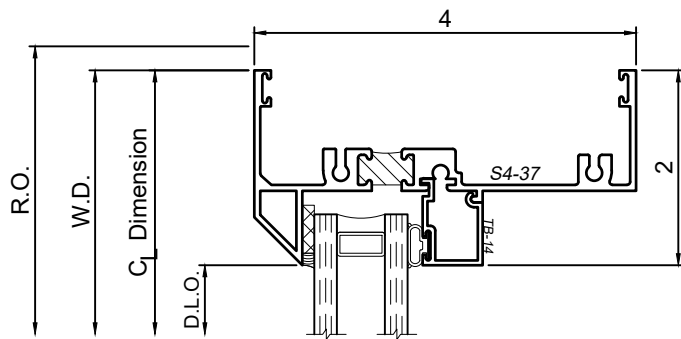

4" Thermal Hung Replica and Slider Replica Windows

Product Details - Simulated Slider Head & Sill Details [SR-3,6 & 9]

Note: Multiple configurations of this window system are available. Refer to the WINCO website for additional options or contact your local WINCO Sales Representative for information.

WINCO RESERVES THE RIGHT TO MODIFY OR CHANGE INFORMATION WITHIN THIS BOOK WHEN DEEMED NECESSARY FOR PRODUCT IMPROVEMENT

1

Grand Park Center
Fixed I.G. only
1" I.G. w/ TB-14 Bead
All Grid Option

3

2

Not compatible
w/ RS-xx, F14-xx, FS-xx, TS-xx
or Blind Access Sash

4

© WINCO WINDOW COMPANY, INC. 2021

SCALE 6"=1'-0"