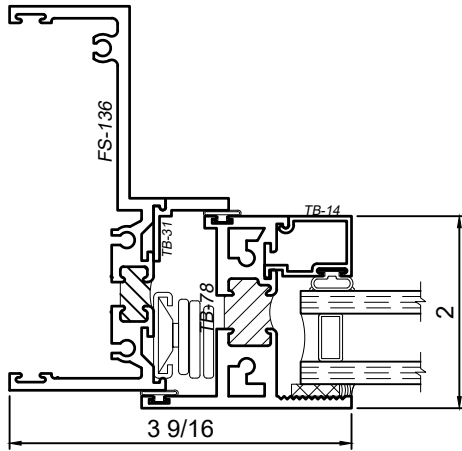

Available at head and jamb

1450 Series 4" Thermal Fixed, Casement & Projected Windows

Product Details - Frame Options

Note: Multiple configurations of this window system are available. Refer to the WINCO website for additional options or contact your local WINCO Sales Representative for information.

WINCO RESERVES THE RIGHT TO MODIFY OR CHANGE INFORMATION WITHIN THIS BOOK WHEN DEEMED NECESSARY FOR PRODUCT IMPROVEMENT

Available at head and jamb