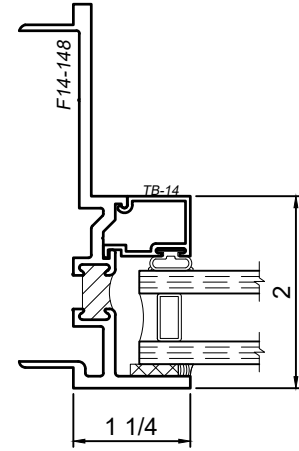

Available at head and jamb

© WINCO WINDOW COMPANY, INC. 2019

SCALE 6"=1'-0"