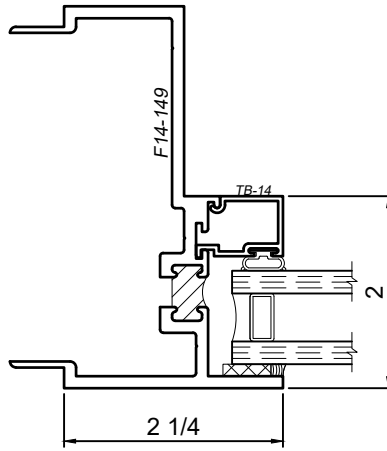

Available at head and jamb